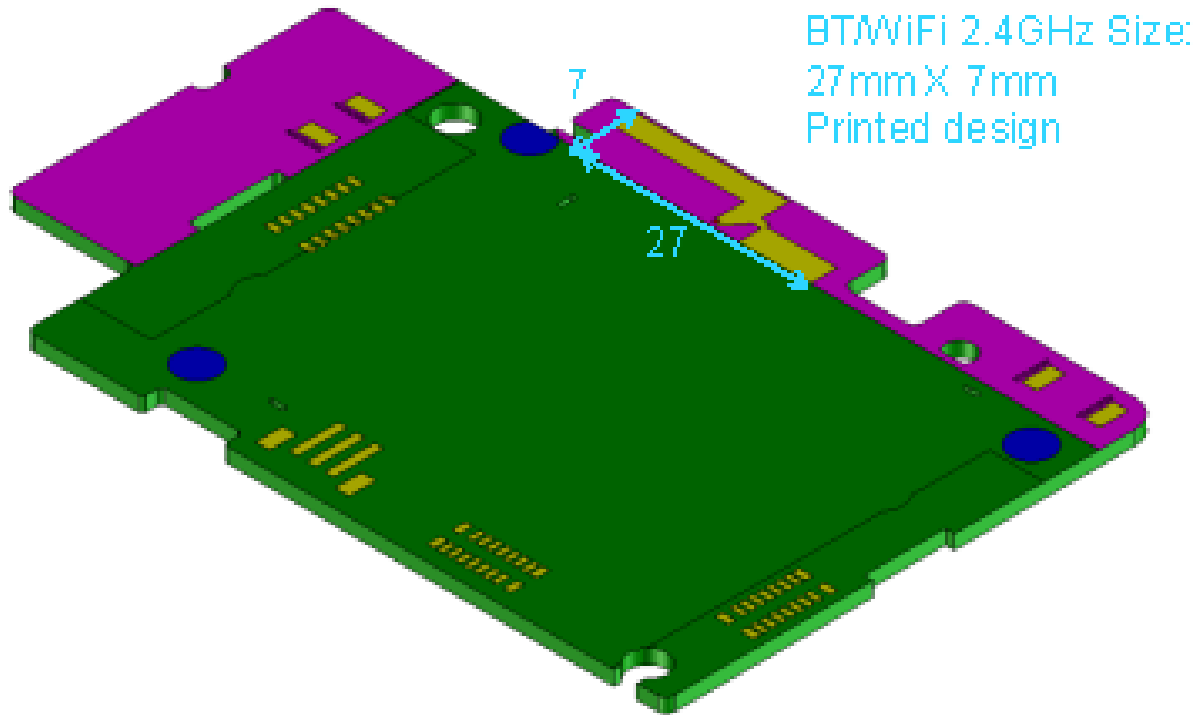

# Antenna placement

BT/WiFi 2.4GHz Size : 27mm X 7mm

# Radiation Pattern – BT/WiFi