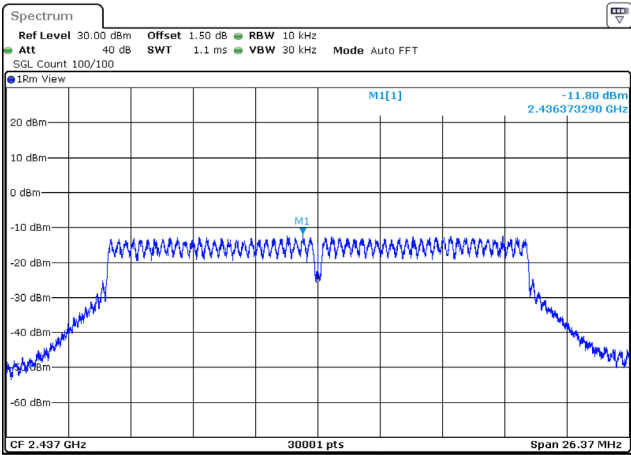

Spectrum plot of worst value

802.11b / Ant. 0 / 2462 MHz

Date: 12.JUL.2022 11:59:02

802.11g / Ant. 0 / 2437 MHz

Date: 12.JUL.2022 13:27:13

802.11n (20 MHz) / Ant. 0 / 2437 MHz

Date: 12.JUL.2022 13:42:32

802.11n (40 MHz) / Ant. 0 / 2422 MHz