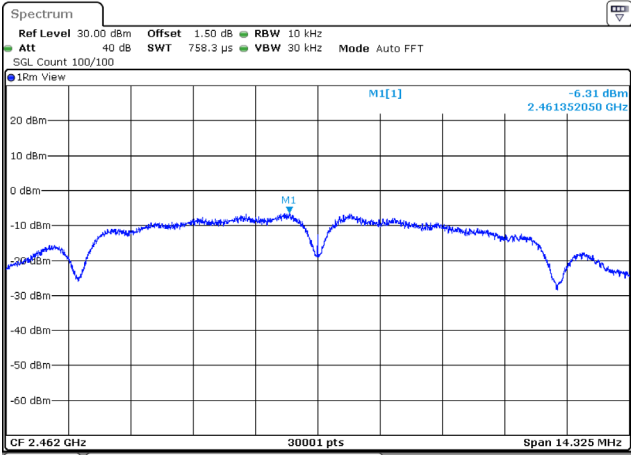

Spectrum plot of worst value

802.11b / Ant. 0 / 2462 MHz

Date: 12.JUL.2022 11:59:02

802.11g / Ant. 0 / 2437 MHz

Date: 12.JUL.2022 13:27:13

802.11n (20 MHz) / Ant. 0 / 2437 MHz

Date: 12.JUL.2022 13:42:32

802.11n (40 MHz) / Ant. 0 / 2422 MHz