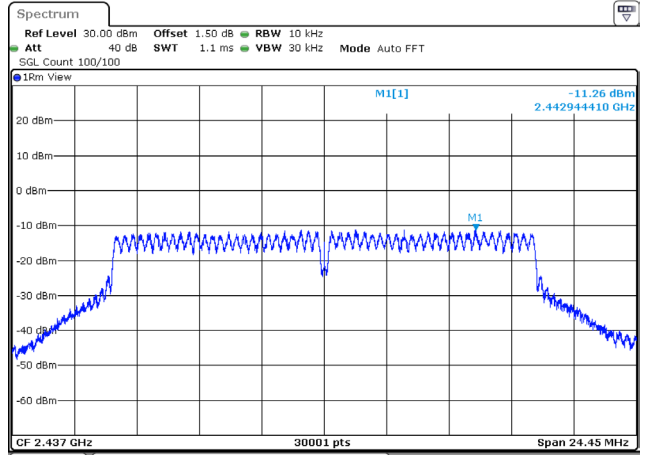

Spectrum plot of worst value

802.11b / Ant. 0 / 2462 MHz

Date: 12.JUL.2022 11:59:02

802.11g / Ant. 0 / 2437 MHz

Date: 12.JUL.2022 13:27:13

802.11n (20 MHz) / Ant. 0 / 2437 MHz

Date: 12.JUL.2022 13:42:32

802.11n (40 MHz) / Ant. 0 / 2422 MHz