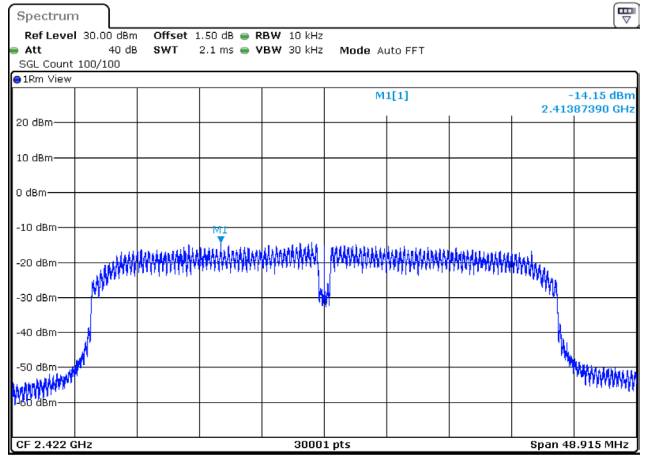

Spectrum plot of worst value

802.11b / Ant. 0 / 2462 MHz

Date: 12.JUL.2022 11:59:02

802.11g / Ant. 0 / 2437 MHz

Date: 12.JUL.2022 13:27:13

802.11n (20 MHz) / Ant. 0 / 2437 MHz

Date: 12.JUL.2022 13:42:32

802.11n (40 MHz) / Ant. 0 / 2422 MHz