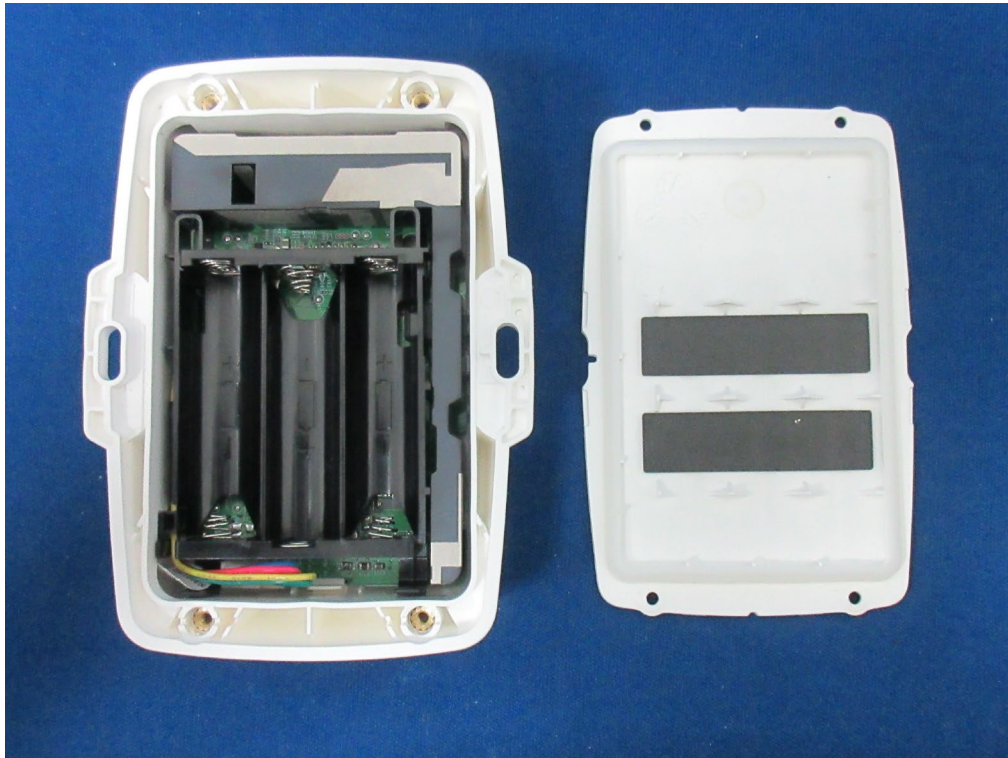

➤ **EUT Internal Photograph**

Model No.: 010-2051

(1) EUT Photo

(2) EUT Photo (NFC Antenna)

(3) EUT Photo

(4) EUT Photo (WWAN+GPS Antenna)

(5) EUT Photo

(6) EUT Photo

(7) EUT Photo

(8) EUT Photo

(9) EUT Photo

(10) EUT Photo

(11) EUT Photo

(12) EUT Photo

(13) EUT Photo

(14) EUT Photo

(15) EUT Photo

(16) EUT Photo

(17) EUT Photo

(18) EUT Photo

(19) EUT Photo

(20) EUT Photo

(23) EUT Photo (BT LE+WiFi Antenna)

(24) EUT Photo