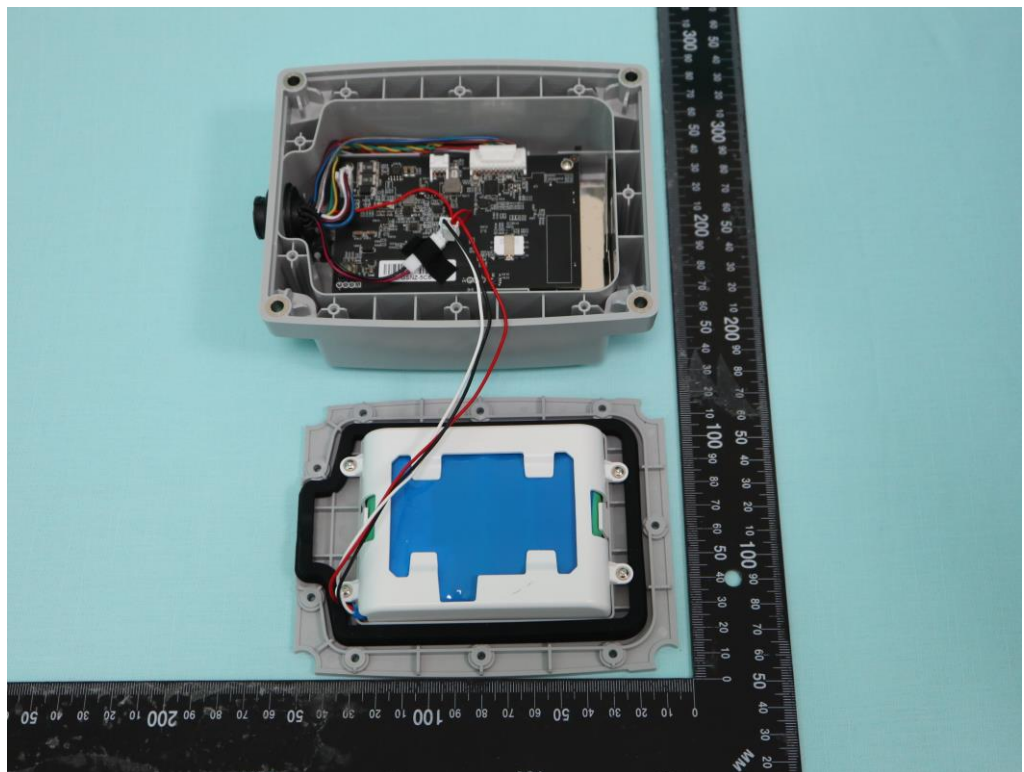

Equipment Name : AG26

Model Name: 010-2047

————THE END————