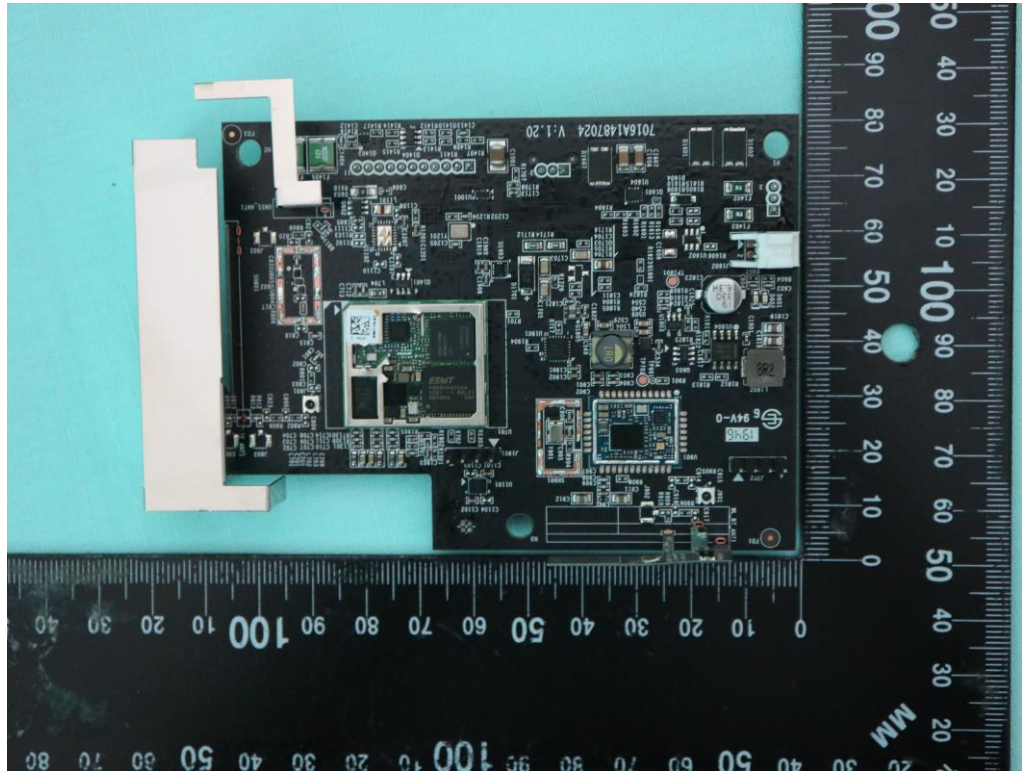

Equipment Name : AG26

Model Name: 010-2047

————THE END————