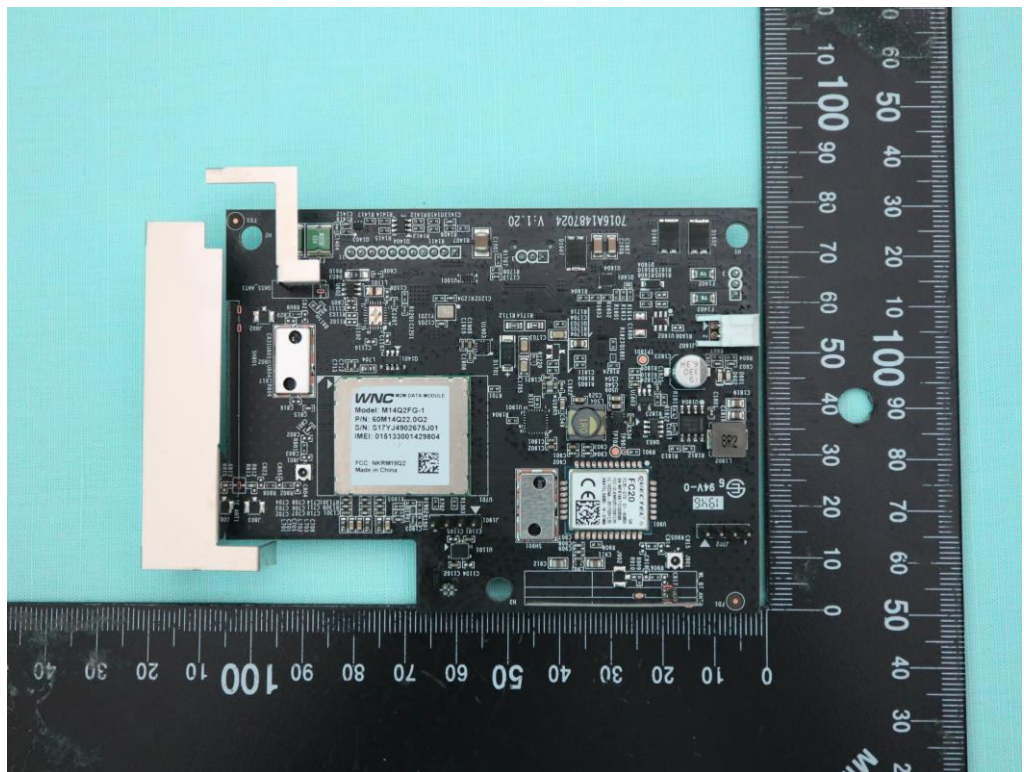

Equipment Name : AG26

Model Name: 010-2047

————THE END————