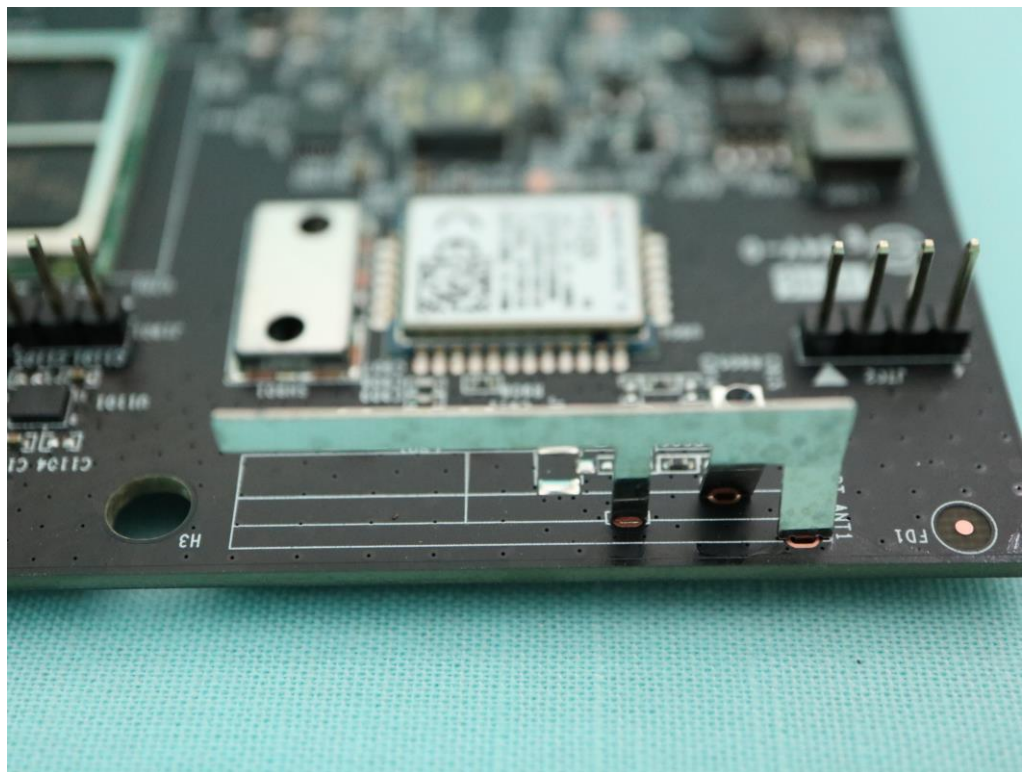

Equipment Name : AG26

Model Name: 010-2047

————THE END————