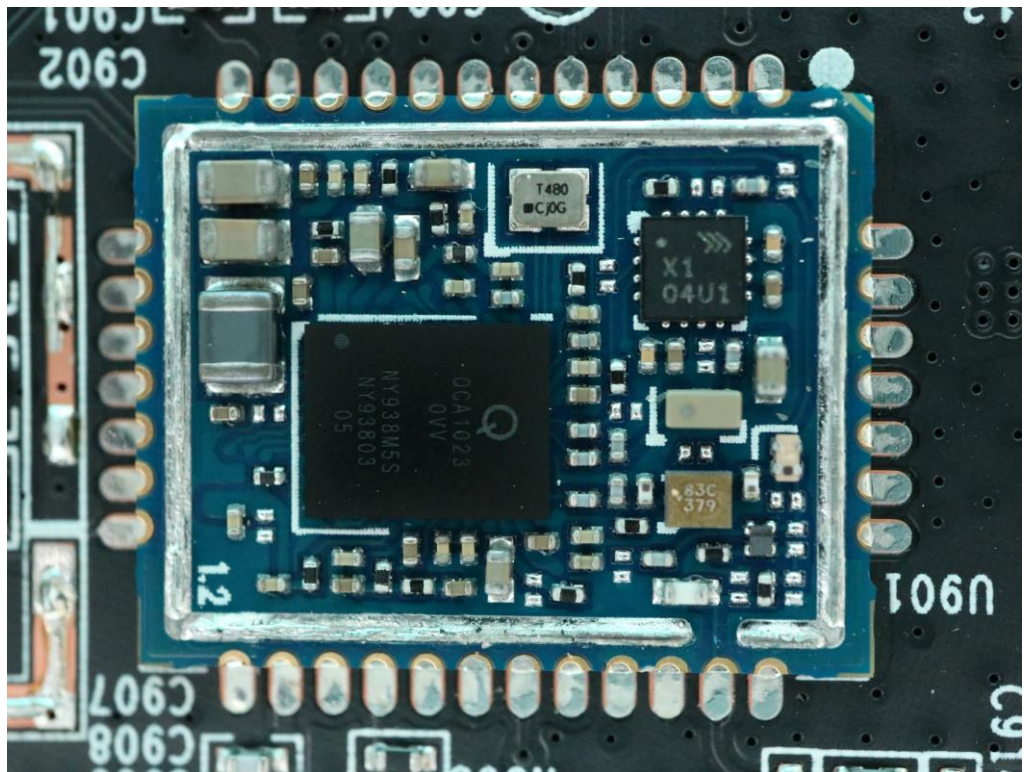

Equipment Name : AG26

Model Name: 010-2047

————THE END————