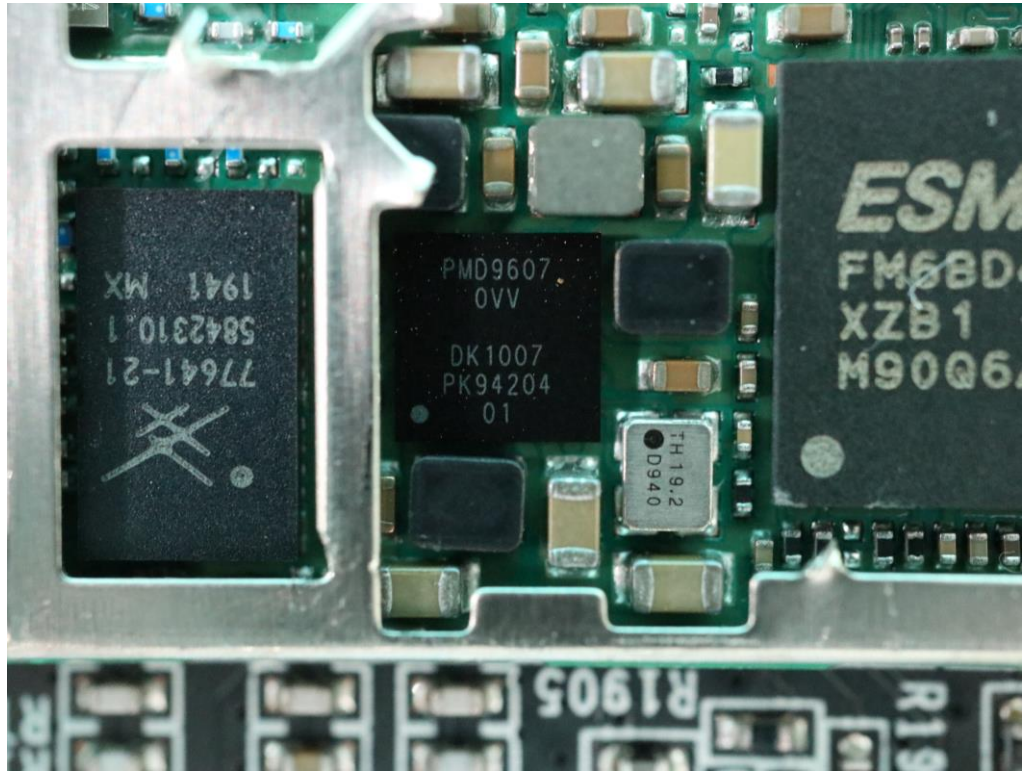

Equipment Name : AG26

Model Name: 010-2047

————THE END————