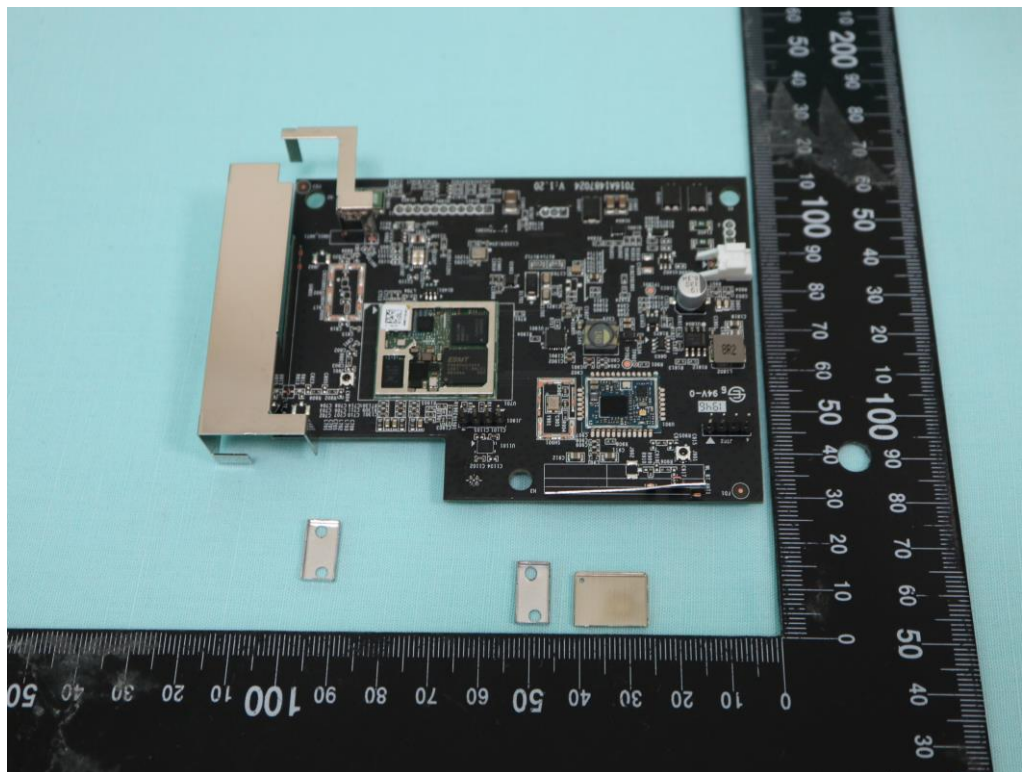

Equipment Name : AG26

Model Name: 010-2047

————THE END————