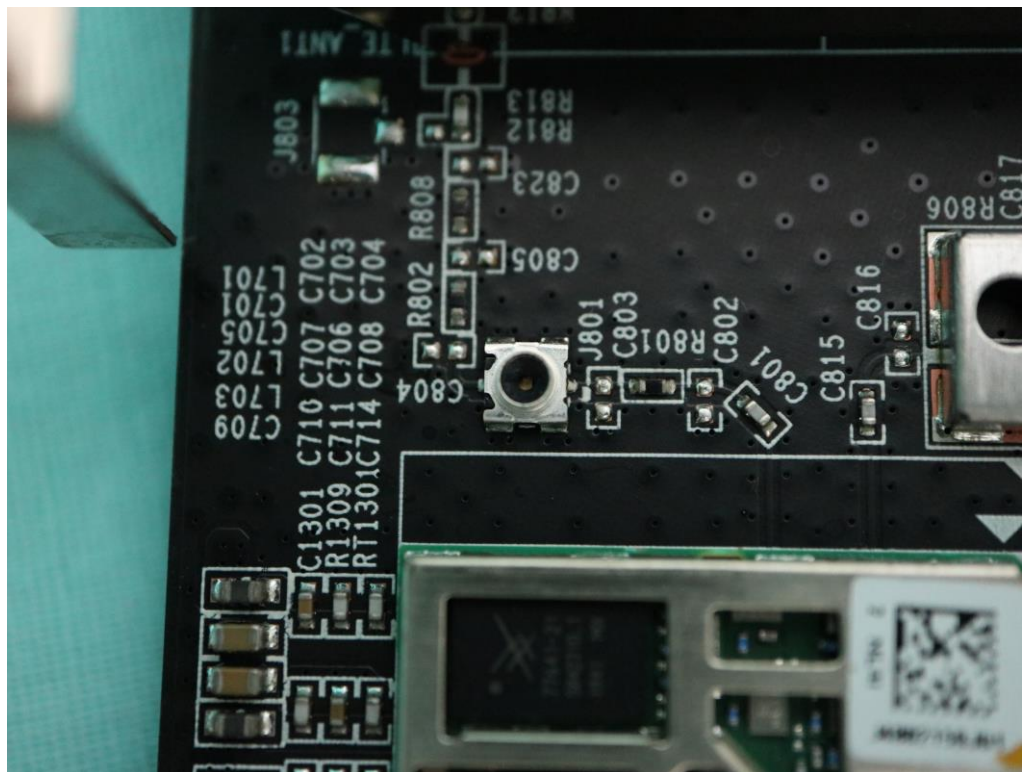

Equipment Name : AG26

Model Name: 010-2047

————THE END————