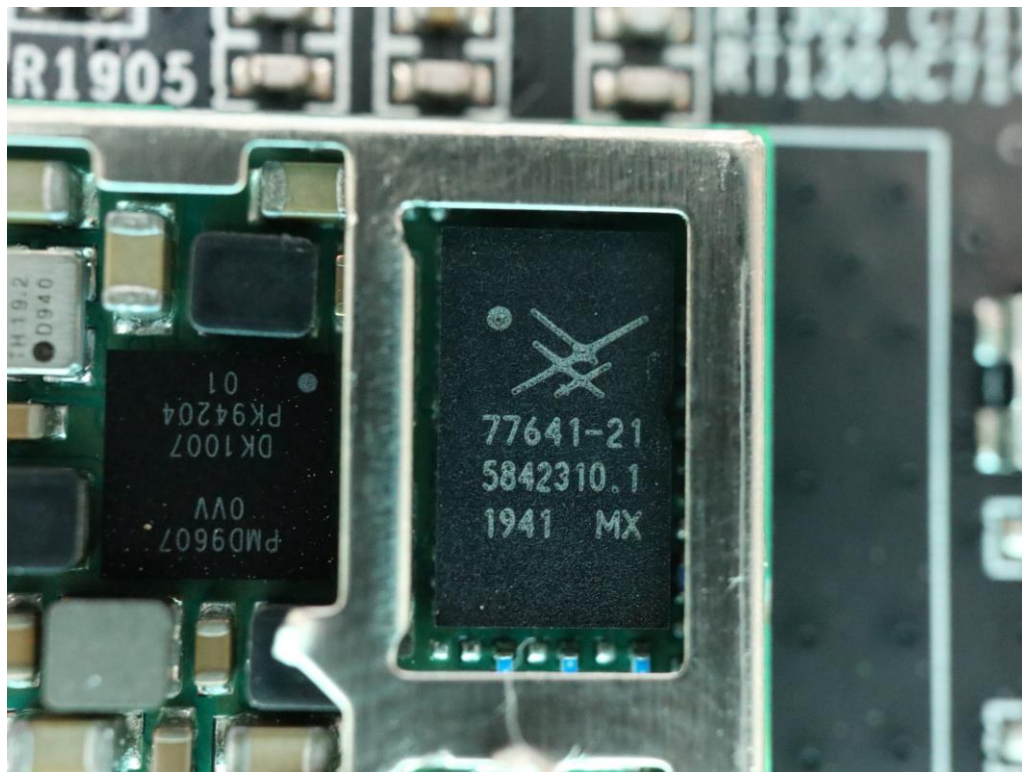

Equipment Name : AG26

Model Name: 010-2047

————THE END————