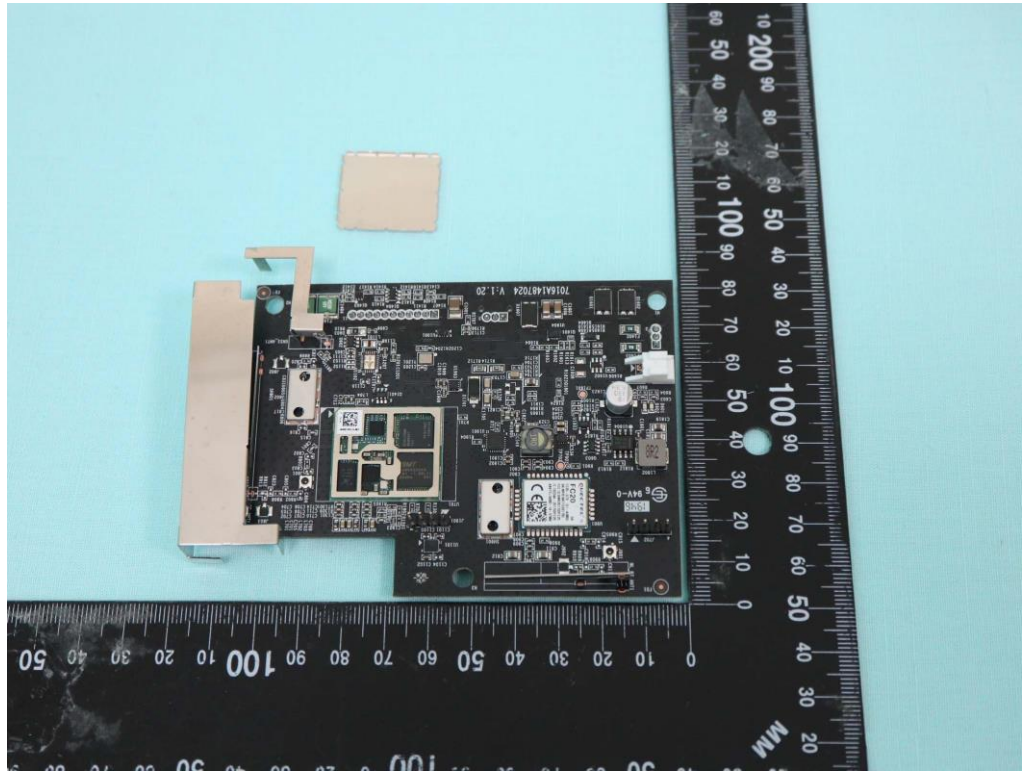

Equipment Name : AG26

Model Name: 010-2047

————THE END————