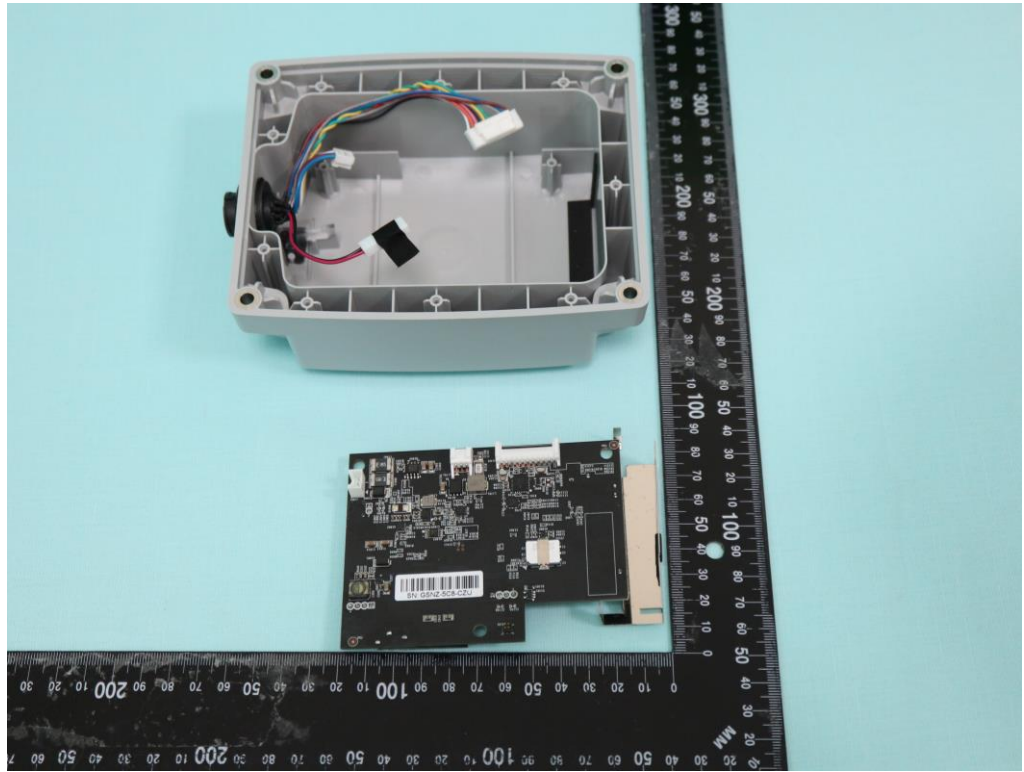

Equipment Name : AG26

Model Name: 010-2047

————THE END————