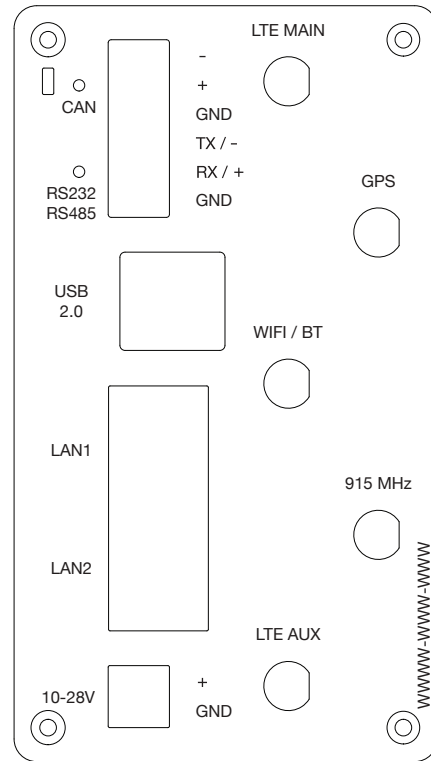

Rev	Updates	Date
01	Initial release	20200615
02	Updated	20200730
03	Moved QR code 0.3mm	20200806
04	Updated main boody engraving	20200817

# Main Front

Dynamic information

Full engraving

Serial number is dynamic,  
all other information is static

Font is Helvetica Neue  
Text height 1.6mm

Laser Etch Power: TBD  
Laser Etch Speed: TBD  
Frequency: TBD

# Main Body

Dynamic information

QR code measures 7x7mm

QR code reads serial number "1234-567-890"

Laser Etch Power: TBD

Laser Etch Speed: TBD

Frequency: TBD