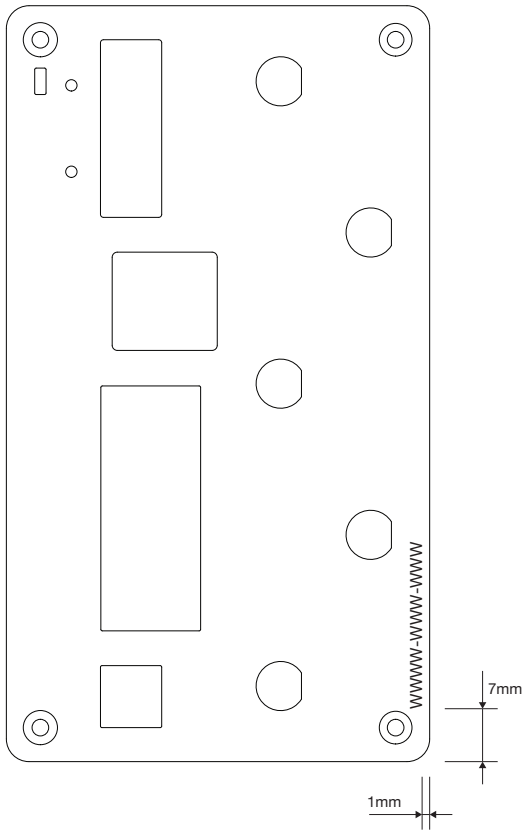

Rev	Updates	Date
01	Initial release	20200615
02	Updated	20200730
03	Moved QR code 0.3mm	20200806
04	Updated main boody engraving	20200817

# Main Front

Dynamic information

Full engraving

Serial number is dynamic,  
all other information is static

Font is Helvetica Neue  
Text height 1.6mm

Laser Etch Power: TBD  
Laser Etch Speed: TBD  
Frequency: TBD

# Main Body

Dynamic information

QR code measures 7x7mm

QR code reads serial number "1234-567-890"

Laser Etch Power: TBD

Laser Etch Speed: TBD

Frequency: TBD

# Main Body

Full engraving