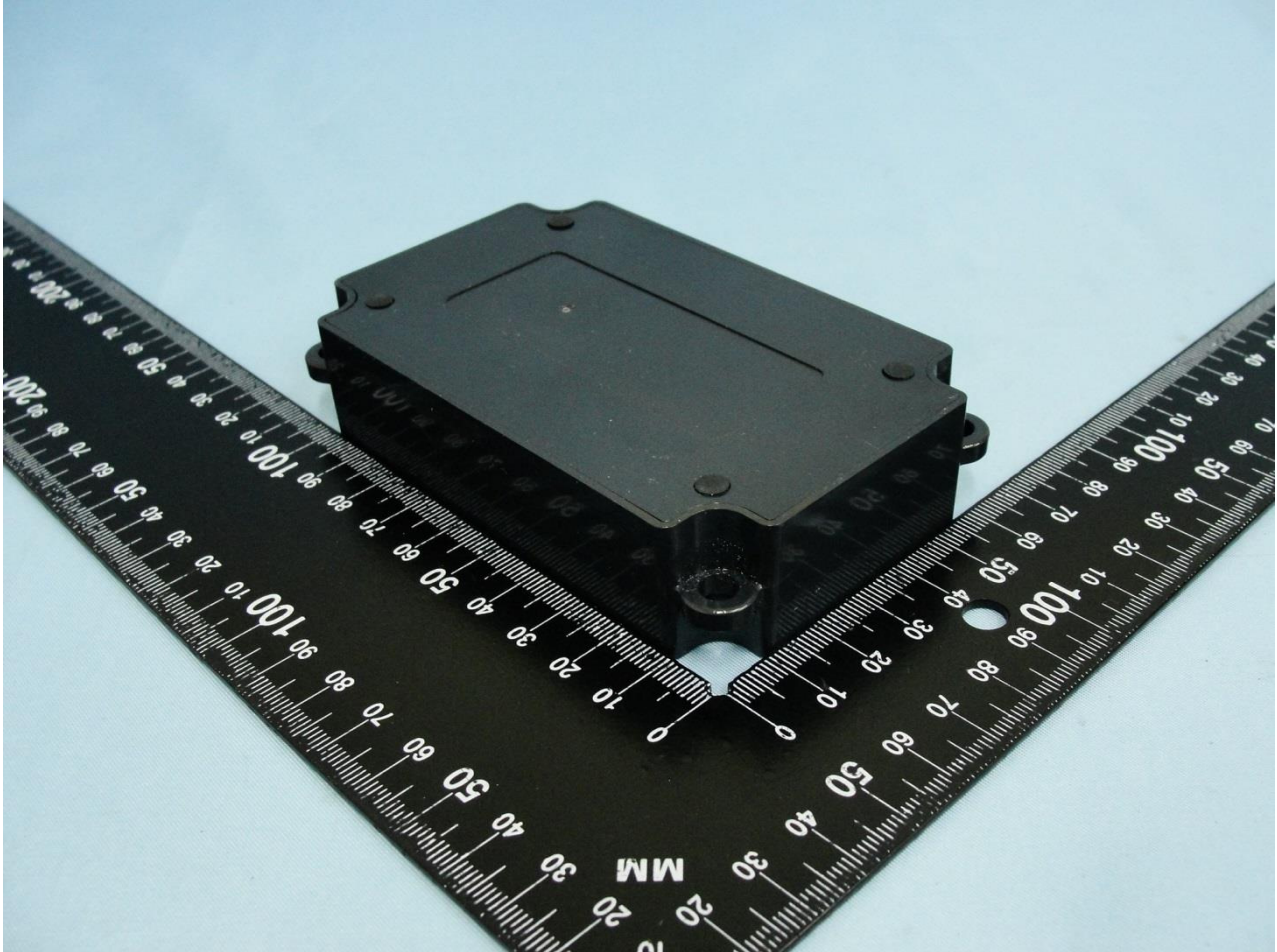

1. External Photograph of EUT

Brand Name: SAMSARA / Model Name: 010-0033

Brand Name: SAMSARA / Model Name: 010-0033

**2. Photograph of Accessory**

**Brand Name: SAMSARA / Model Name: 010-0033**

<b>Specification of Accessory</b>		
<b>Battery</b>	<b>Brand Name</b>	N/A
	<b>Model Name</b>	N/A
<b>WLAN Module</b>	<b>Brand Name</b>	EDISON
	<b>Model Name</b>	EDISON
<b>WWAN Module</b>	<b>Brand Name</b>	Gemalto
	<b>Model Name</b>	EHS6

**Remark:** For accessories equipped with this EUT, please refer to the following photos.

Brand Name: SAMSARA / Model Name: 010-0033

Brand Name: SAMSARA / Model Name: 010-0033