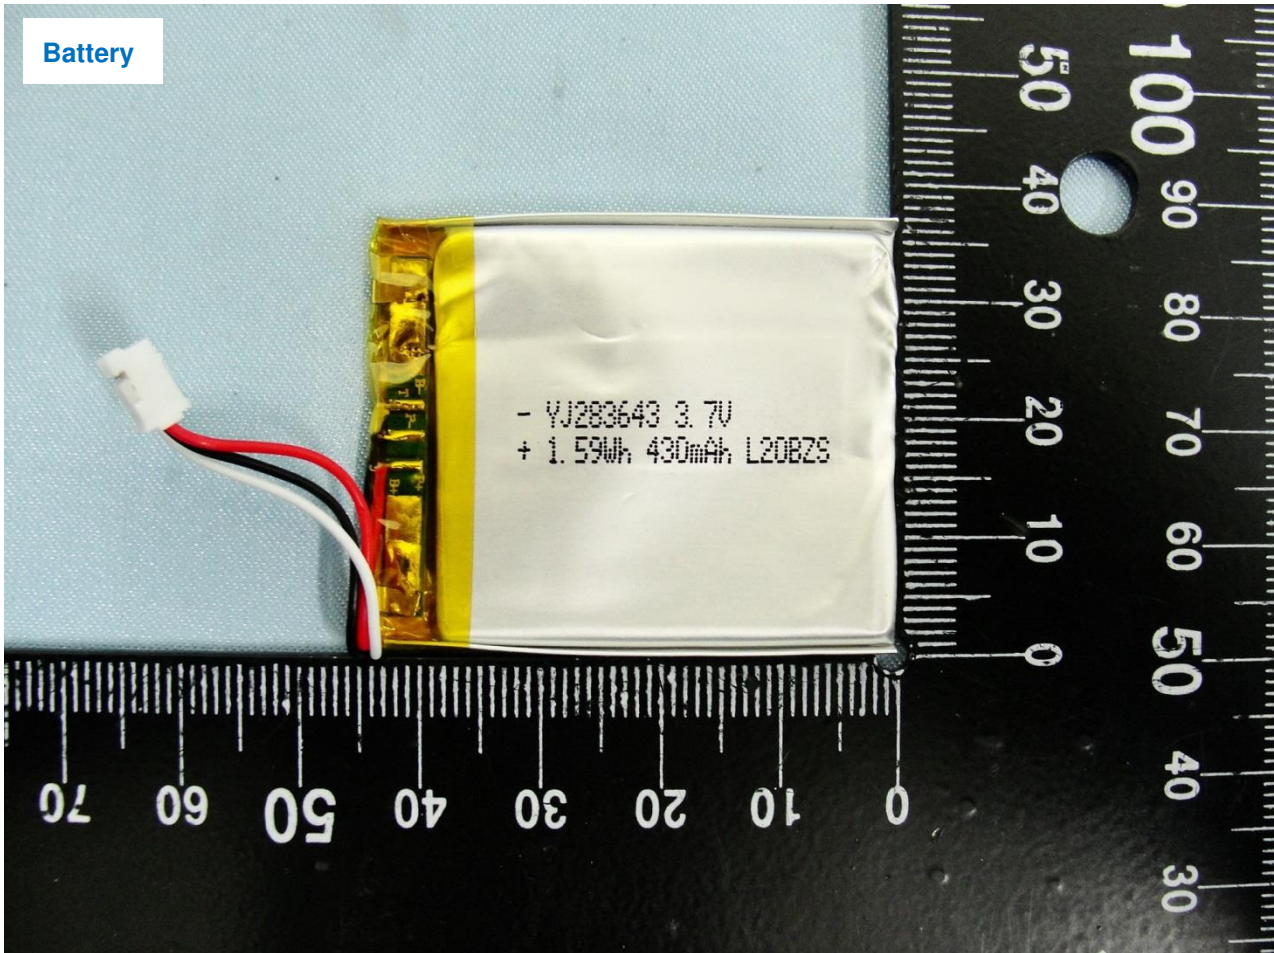

1. External Photograph of EUT

Brand Name: SAMSARA / Model Name: 010-0033

Brand Name: SAMSARA / Model Name: 010-0033

**2. Photograph of Accessory**

**Brand Name: SAMSARA / Model Name: 010-0033**

<b>Specification of Accessory</b>		
<b>Battery</b>	<b>Brand Name</b>	N/A
	<b>Model Name</b>	N/A
<b>WLAN Module</b>	<b>Brand Name</b>	EDISON
	<b>Model Name</b>	EDISON
<b>WWAN Module</b>	<b>Brand Name</b>	Gemalto
	<b>Model Name</b>	EHS6

**Remark:** For accessories equipped with this EUT, please refer to the following photos.

Brand Name: SAMSARA / Model Name: 010-0033

Brand Name: SAMSARA / Model Name: 010-0033