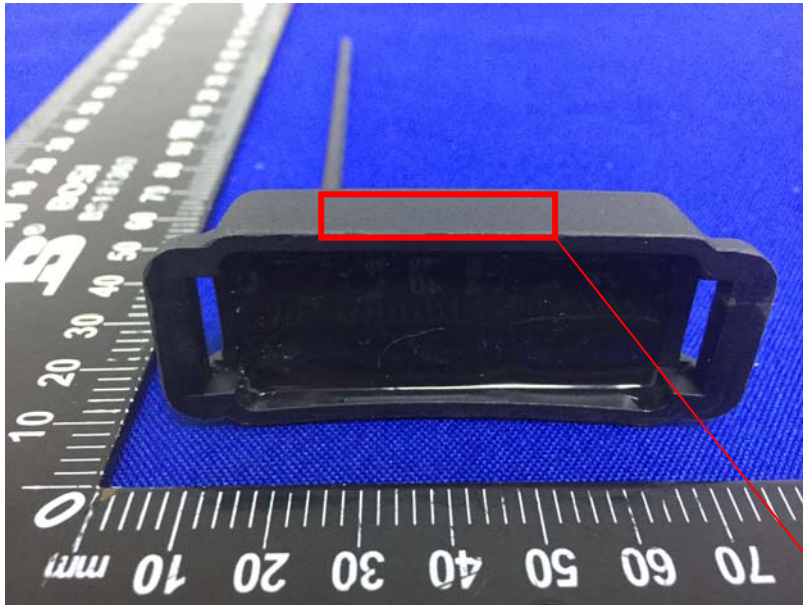

## LABEL ARTWORK AND LOCATION

**Label:**

Product: TPMS  
Model No.: T03  
FCC ID: 2AIGY-T03

**Label location:**

25mm\*10mm

FCC ID Location