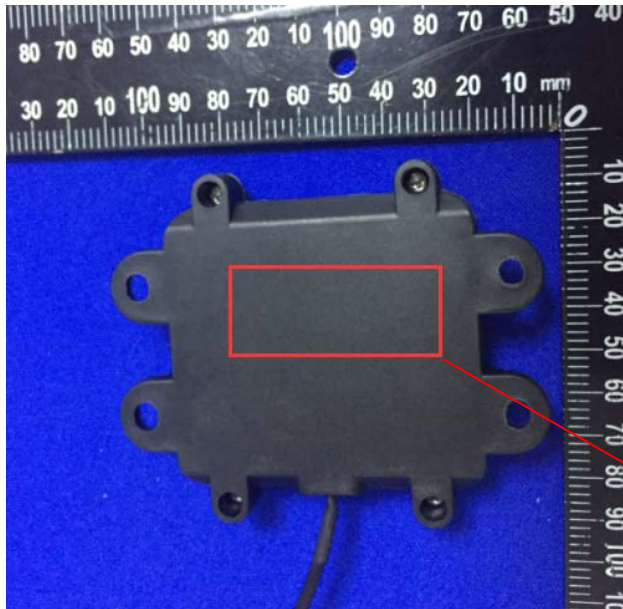

## LABEL ARTWORK AND LOCATION

**Label:**

Product: TPMS  
Model No.: RP01  
FCC ID: 2AIGY-RP01

**Label location:**

25mm\*10mm

FCC ID Location