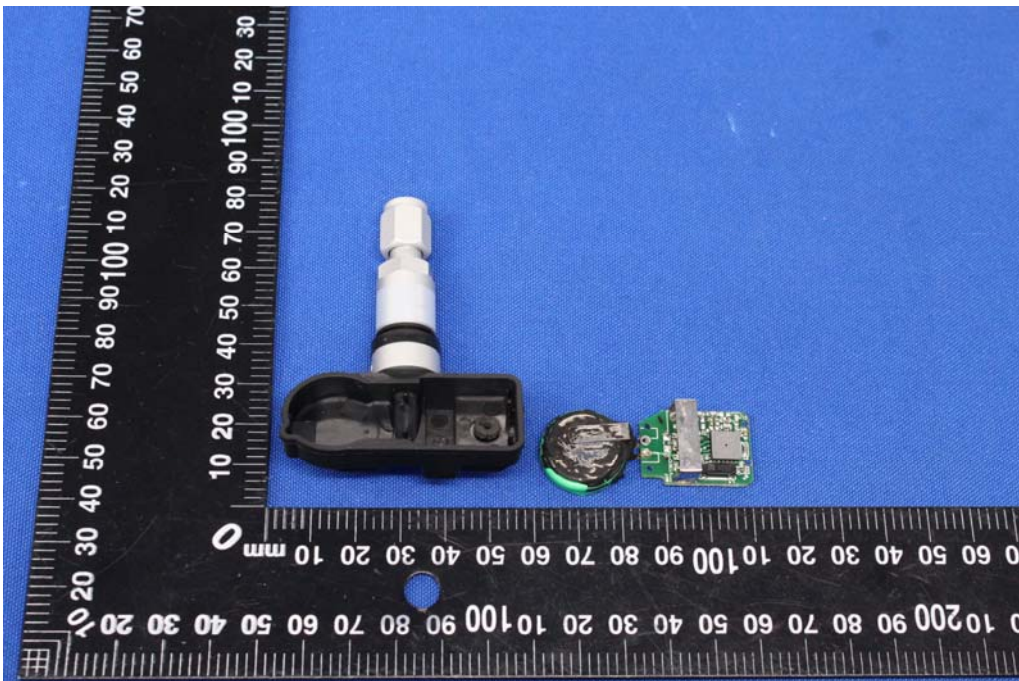

Appendix B: Photographs of EUT

Product: Internal sensor

Model: C06

Internal Photos

Antenna