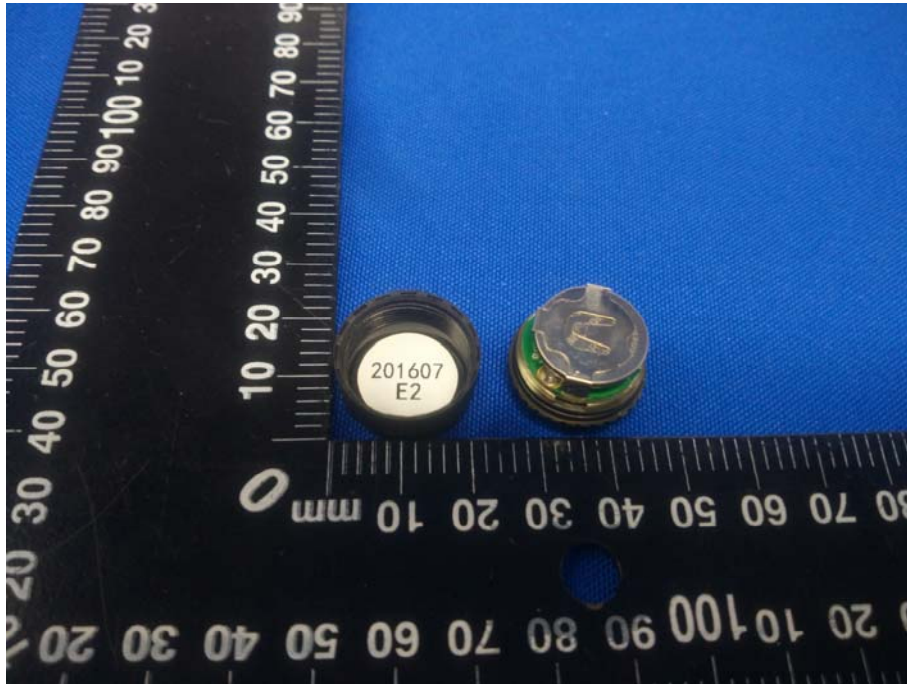

Product: Internal sensor

Model: C05WB

Internal Photos

Antenna