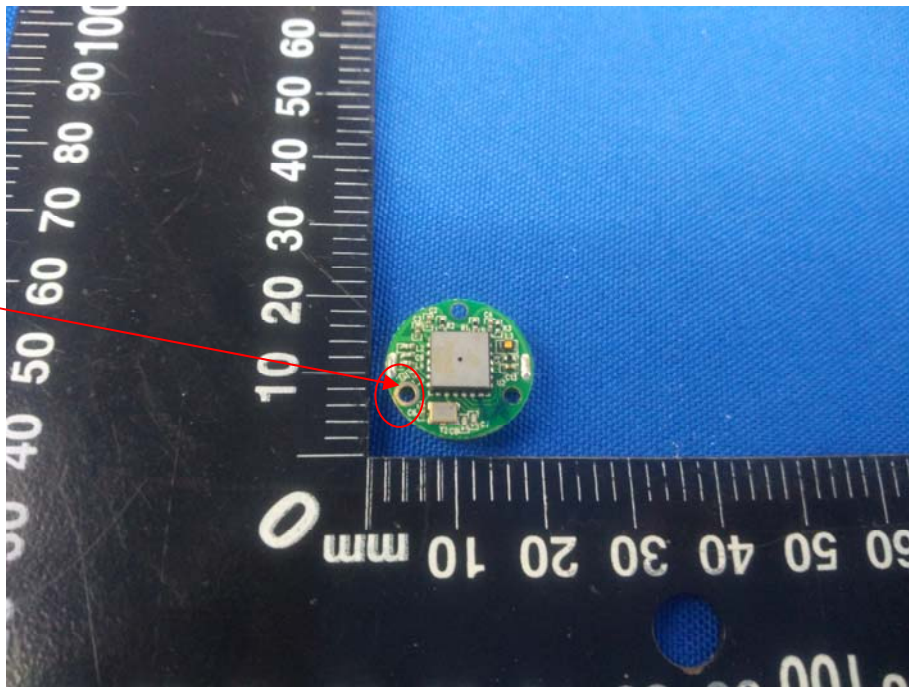

Product: Internal sensor

Model: C05WB

Internal Photos

Antenna