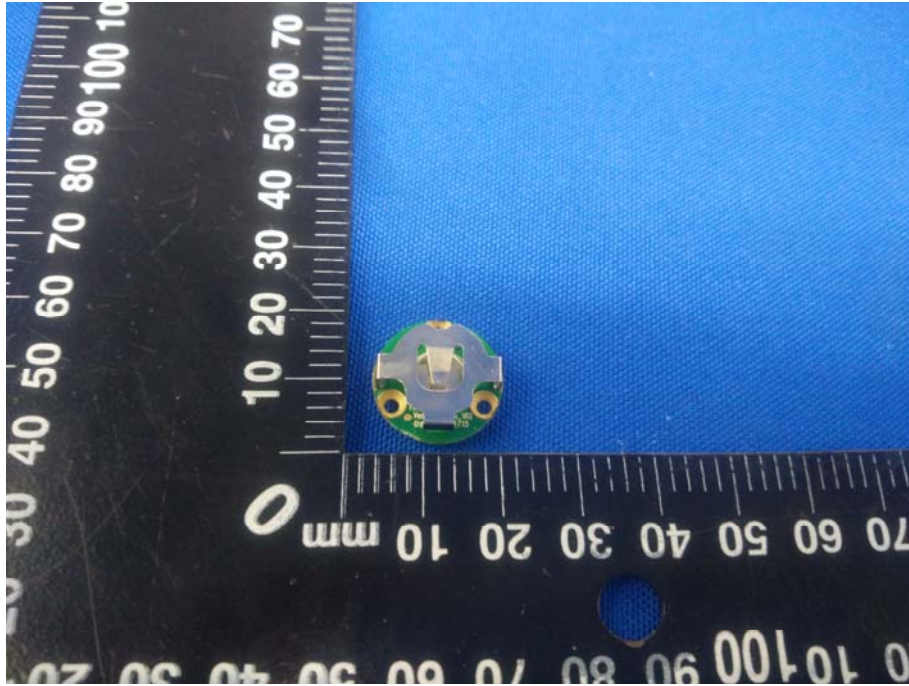

Product: Internal sensor

Model: C05WB

Internal Photos

Antenna