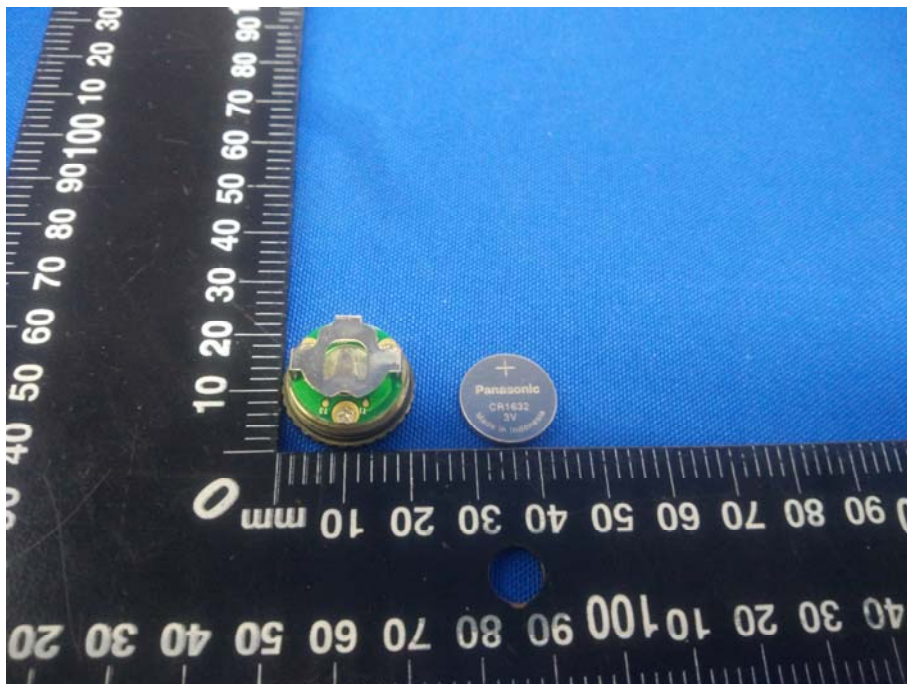

Product: Internal sensor

Model: C05WB

Internal Photos

Antenna