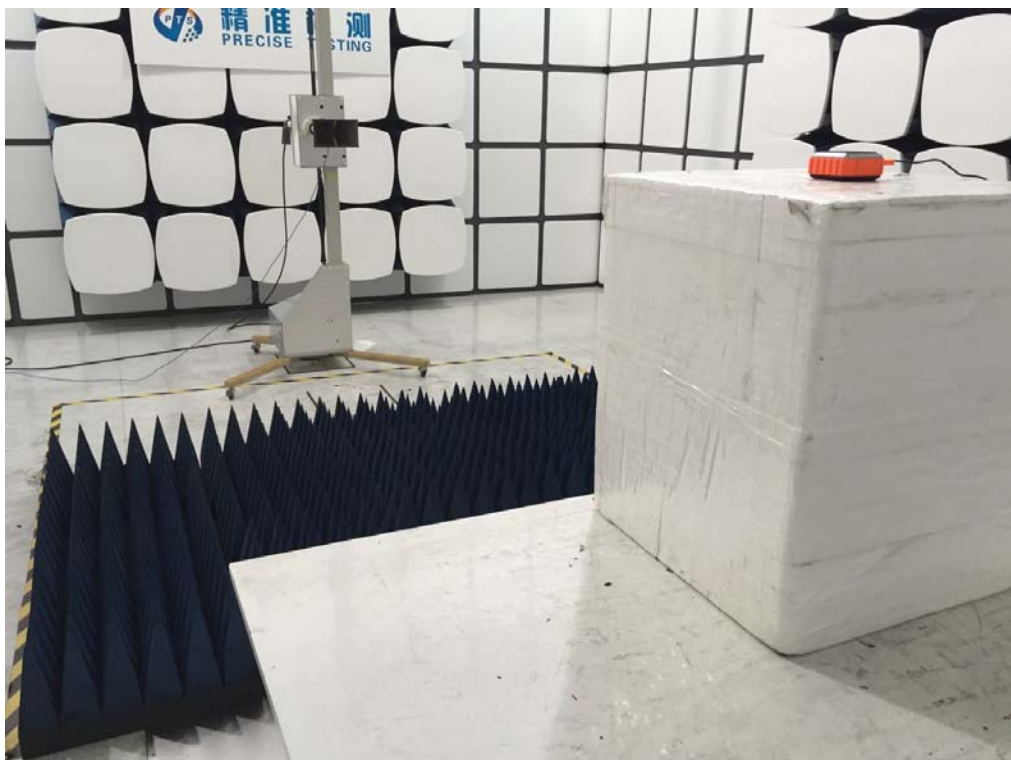

Test Setup

Model Name: F3

Spurious Emissions
From 30MHz-1000MHz

Above 1GHz

PRECISE TESTING

Conducted Emissions