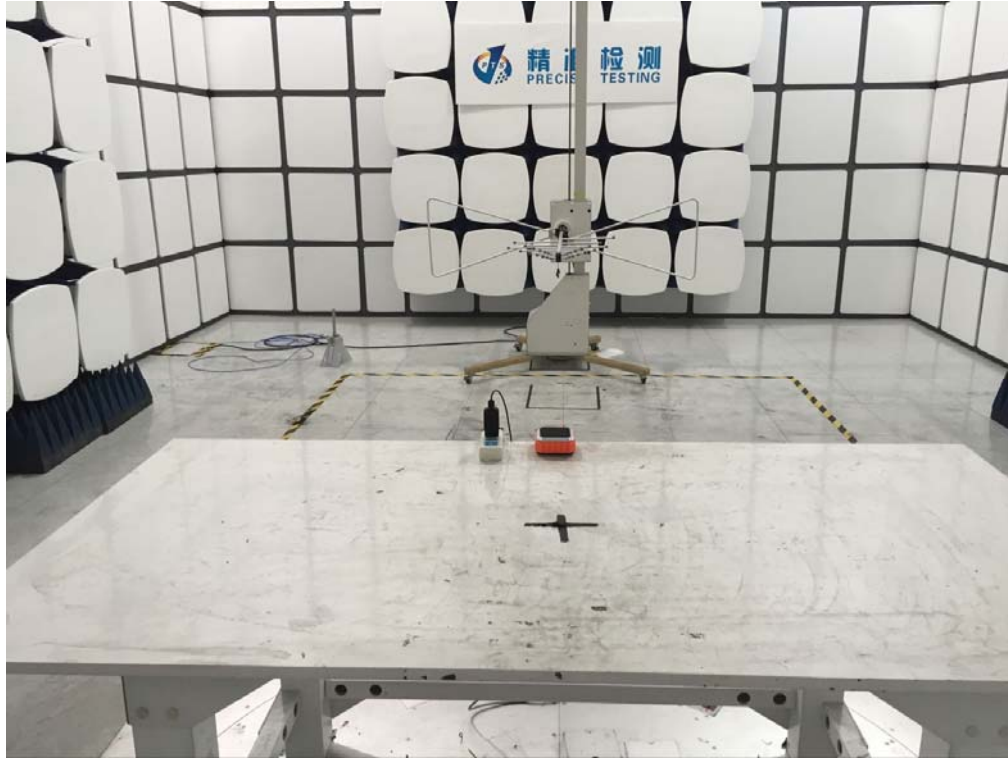

Test Setup

Model Name: F3

Spurious Emissions
From 30MHz-1000MHz

Above 1GHz

PRECISE TESTING

Conducted Emissions