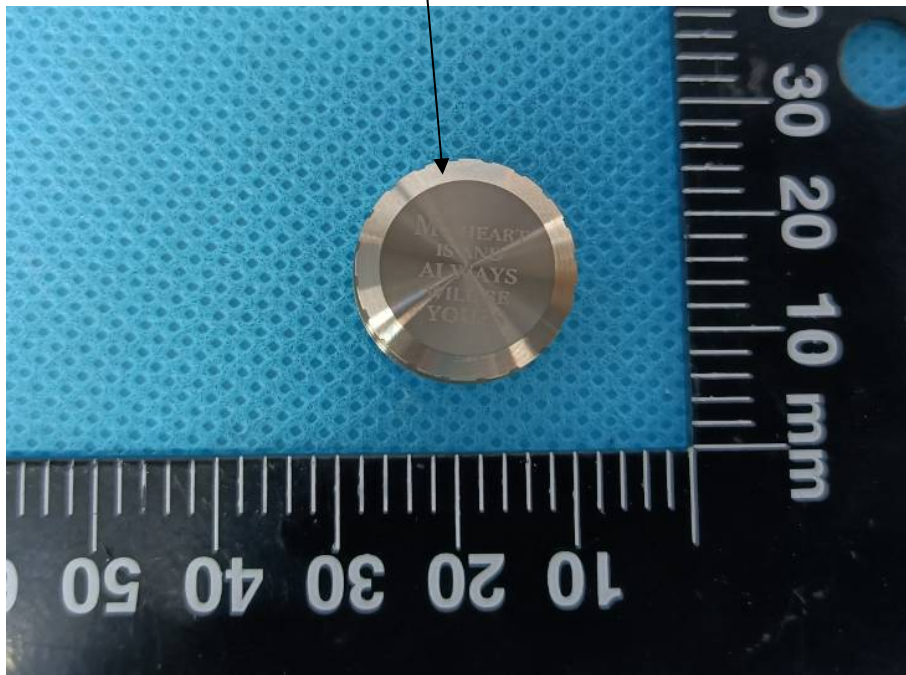

FCC ID LABELING AND LOCATION

FCC ID Label

Smart Jewelry
Model NO.: NB14B
FCC ID: 2AIGG-NB14B

FCC ID Label Location

The label shown shall be permanently affixed at a conspicuous location on the device and be readily visible to the user at the time purchase (Labeling requirements per 2.925)