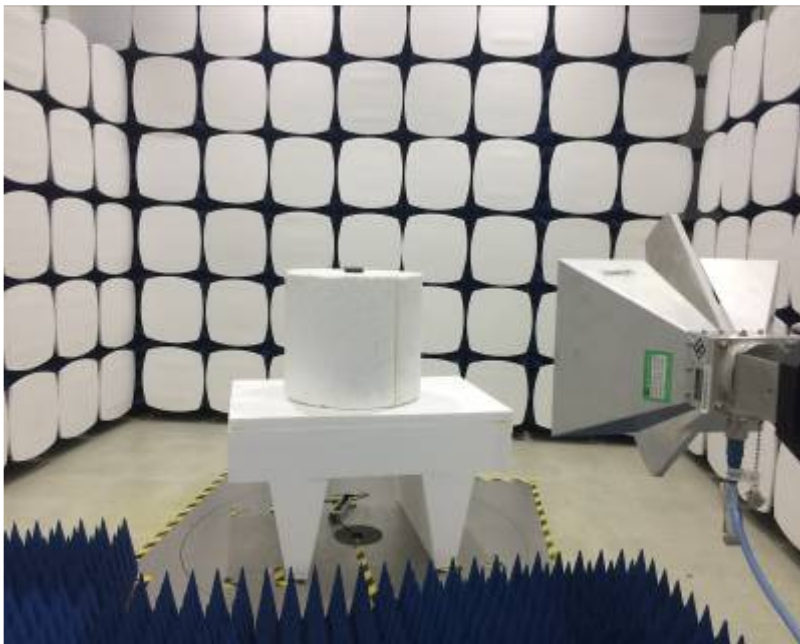

# 1 Photographs - EUT Test Setup

Test model No.: IHO-2000 I

## 1.1 Conducted Emission

## 1.2 Radiated Emission