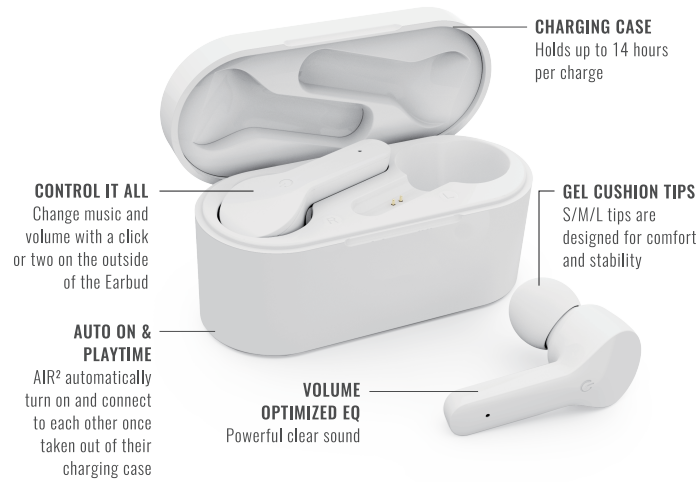

AIR²

TRUE WIRELESS EARBUDS