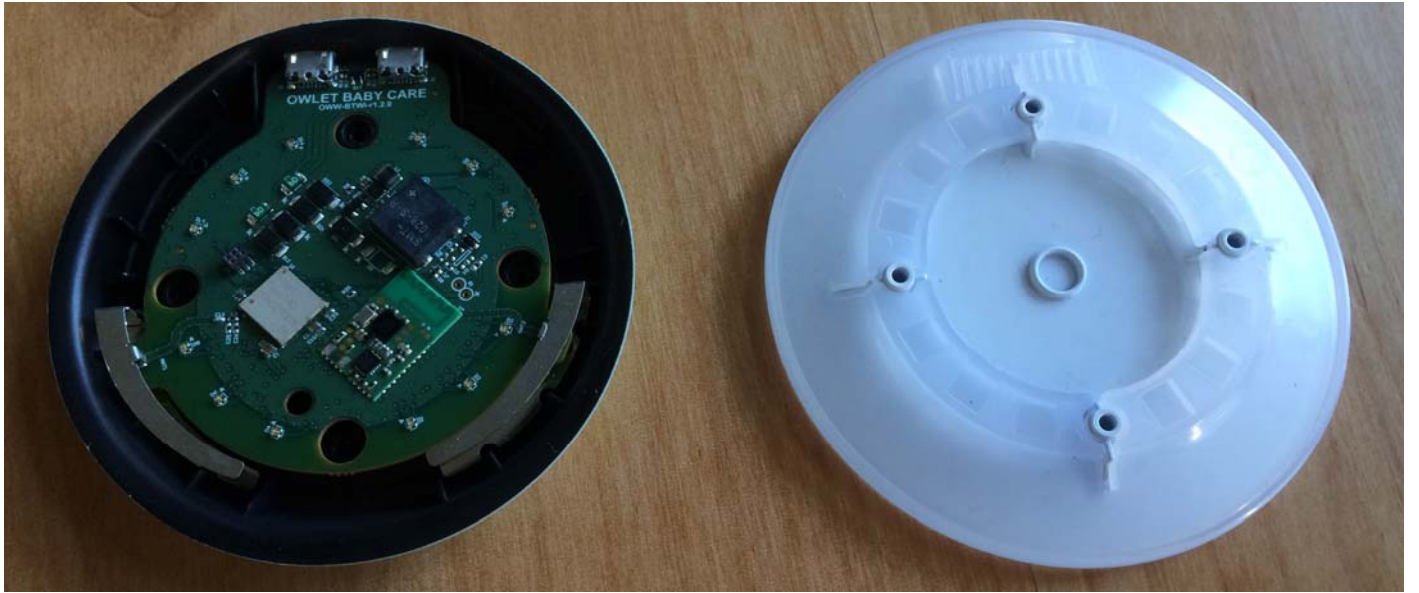

## External Photos

---

FCC ID: 2AIEP- OBS1B

<b>Description:</b>	<b>Base station for Owlet system</b>
<b>Model Name:</b>	<b>Base Station</b>
<b>Model Number:</b>	<b>OBS 1.1</b>

**Owlet Baby Care Inc.**  
32 W. Center Street STE 201  
Provo, UT 84601

By

TEM Consulting, LP  
140 River Rd.  
Georgetown, TX 78628

October 2016

---

**Figure 1 - Owlet Base Station - Top Side**

**Figure 2 - Owlet Base Station - Bottom Side with WiFi Indicator Circled**

**Figure 3 - Owlet Base Station in Housing**