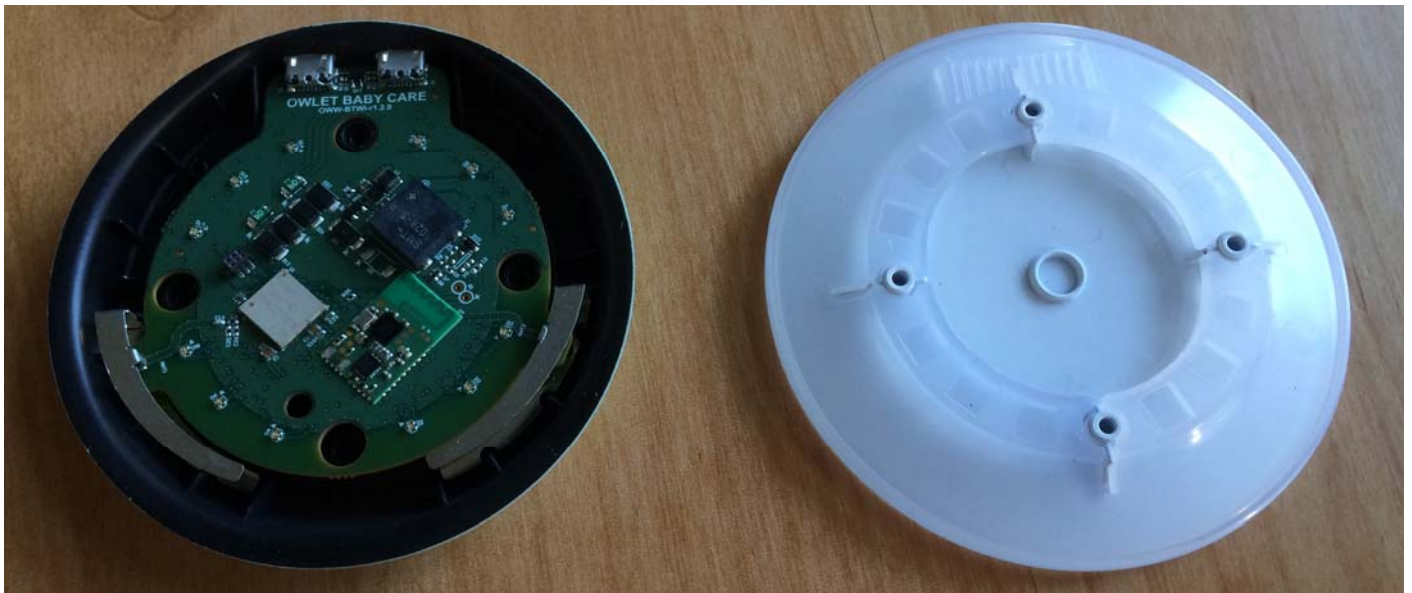

Internal Photos

FCC ID: 2AIEP-OBS1B

Description:	Base station for Owlet system
Model Name:	Base Station
Model Number:	OBS 1.1

Owlet Baby Care Inc.
32 W. Center Street STE 201
Provo, UT 84601

By

TEM Consulting, LP
140 River Rd.
Georgetown, TX 78628

June 2016

Figure 1 - Owlet Base Station - PWB Top Side

Figure 2 - Owlet Base Station - PWB Bottom Side

Figure 3 - Owlet Base Station in Housing