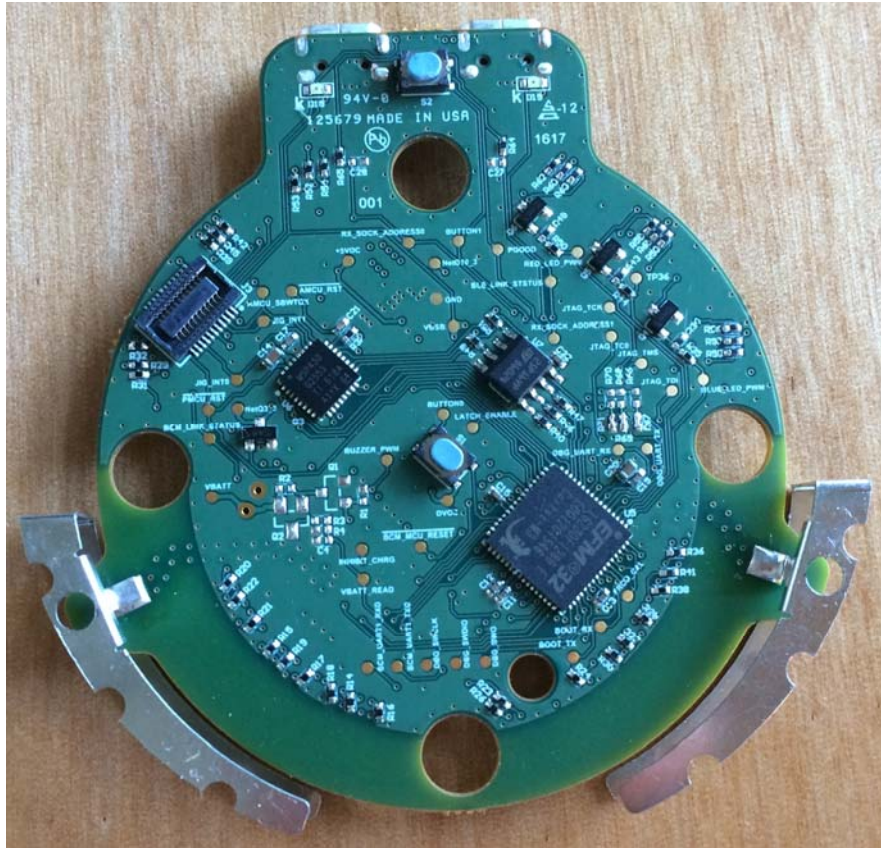

Internal Photos

FCC ID: 2AIEP-OBS1B

Description:	Base station for Owlet system
Model Name:	Base Station
Model Number:	OBS 1.1

Owlet Baby Care Inc.
32 W. Center Street STE 201
Provo, UT 84601

By

TEM Consulting, LP
140 River Rd.
Georgetown, TX 78628

June 2016

Figure 1 - Owlet Base Station - PWB Top Side

Figure 2 - Owlet Base Station - PWB Bottom Side

Figure 3 - Owlet Base Station in Housing