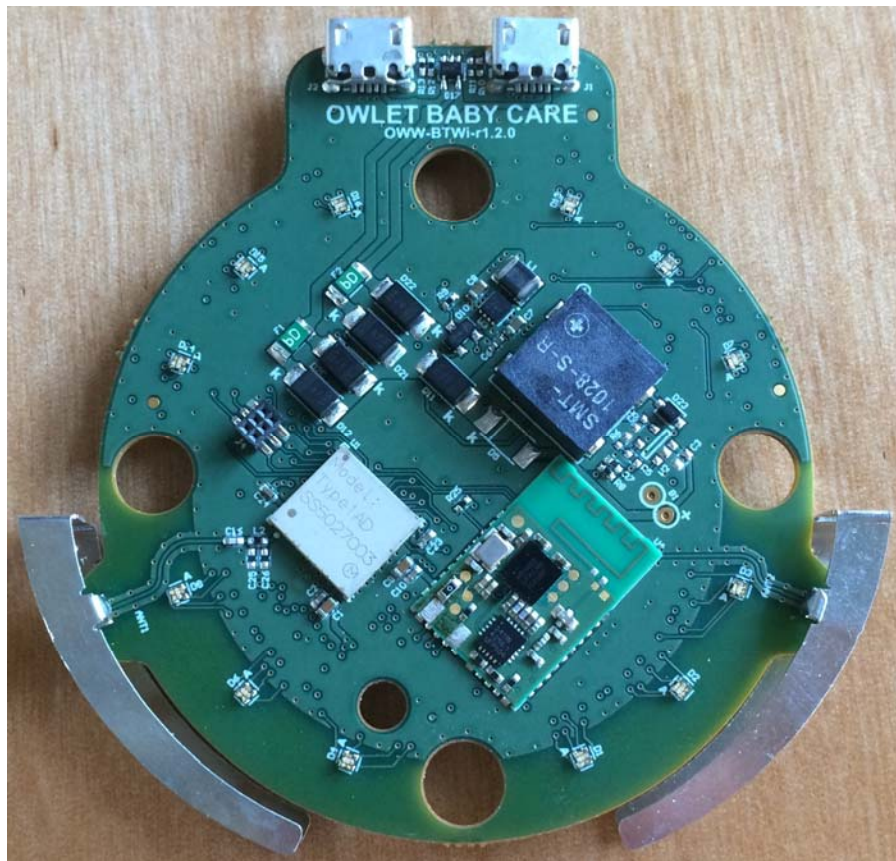

Internal Photos

FCC ID: 2AIEP-OBS1B

Description:	Base station for Owlet system
Model Name:	Base Station
Model Number:	OBS 1.1

Owlet Baby Care Inc.
32 W. Center Street STE 201
Provo, UT 84601

By

TEM Consulting, LP
140 River Rd.
Georgetown, TX 78628

June 2016

Figure 1 - Owlet Base Station - PWB Top Side

Figure 2 - Owlet Base Station - PWB Bottom Side

Figure 3 - Owlet Base Station in Housing