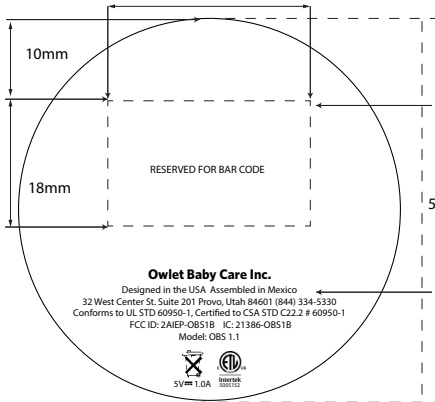

Label & Label Location Version 2

FCC ID: 2AIEP-OBS1B

Description:	Base station for Owlet system
Model Name:	Base Station
Model Number:	OBS 1.1

FCC ID	2AIEP-OBS1B
IC ID	21386-OBS1B

Owlet Baby Care Inc.
32 W. Center Street STE 201
Provo, UT 84601

By

TEM Consulting, LP
140 River Rd.
Georgetown, TX 78628

October 2016

Laser etched
QR code
9-Digit code will have the
Prefix "OES" followed by six
hexidecimal digits

51mm

Art work laser etched
For text reference
ART - Base Station Button
Color Bright White