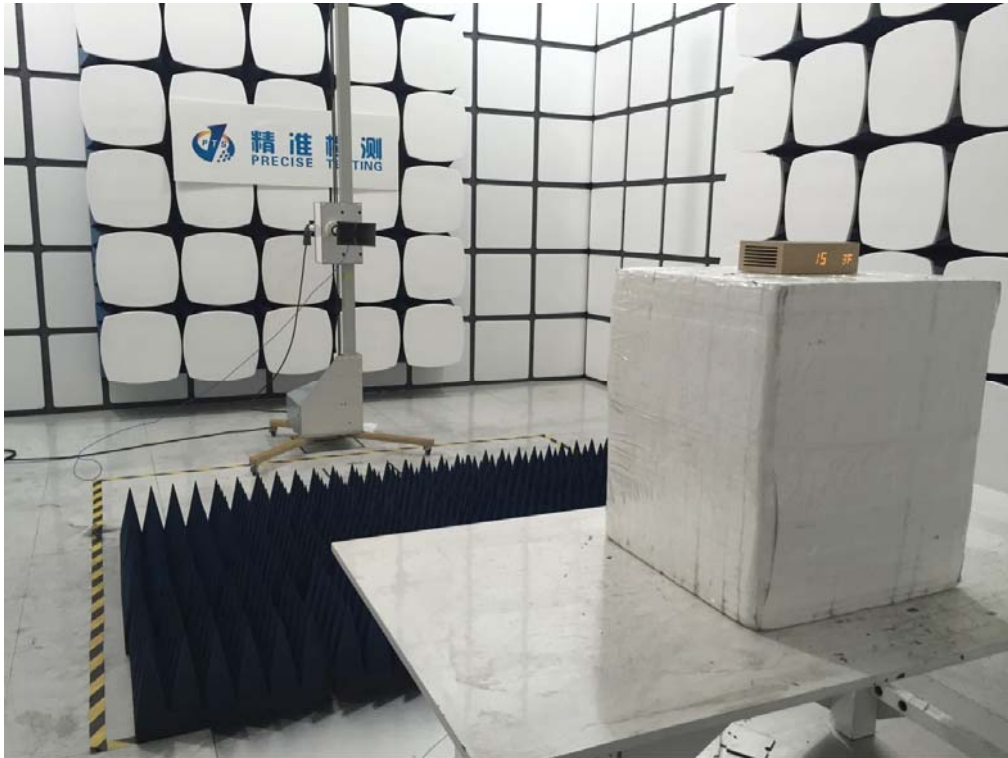

PRECISE TESTING

Test Setup

FCC ID: 2AIEGM9
Spurious Emissions
From 30MHz-1000MHz

Above 1GHz

PRECISE TESTING

Conducted Emissions