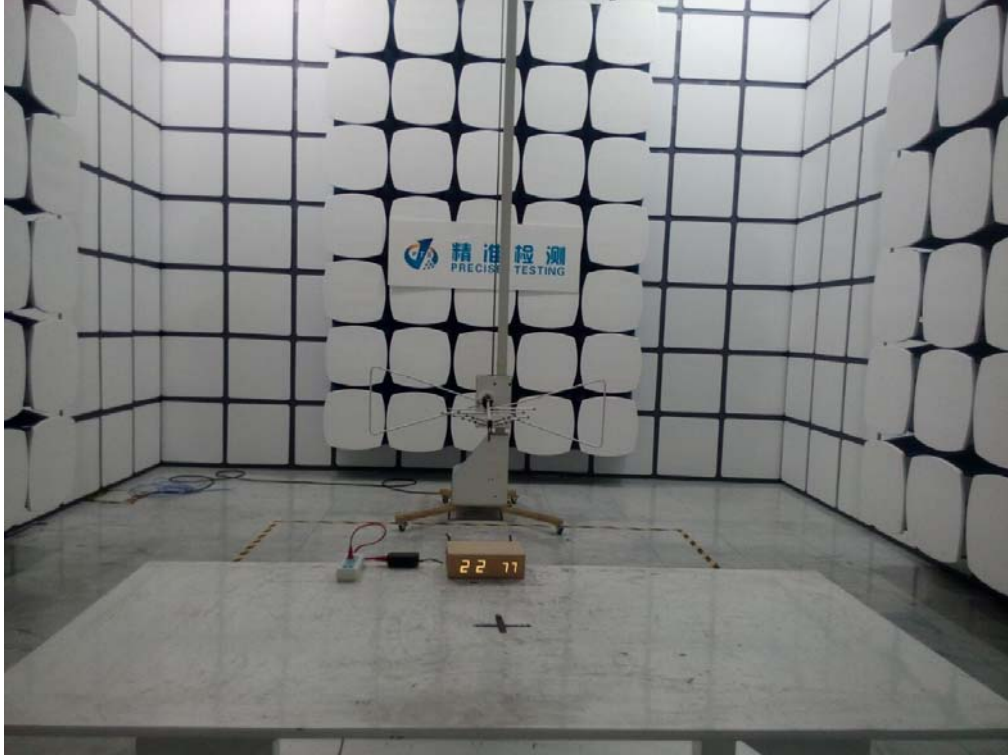

PRECISE TESTING

Test Setup

FCC ID: 2AIEGM9
Spurious Emissions
From 30MHz-1000MHz

Above 1GHz

PRECISE TESTING

Conducted Emissions