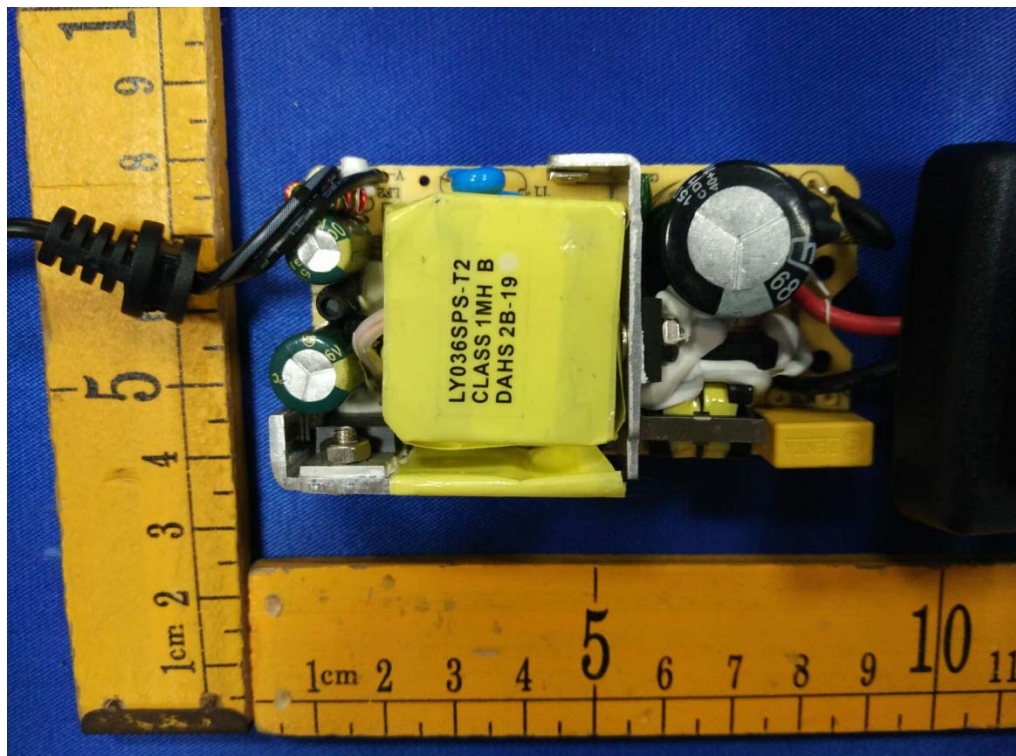

FCC ID: 2AIEGB11PRO
Internal Photos

Adapter 1, M/N: CW1203000

Adapter 2, M/N: LY036SPS-120300C

Adapter 3, M/N: LY036SPS-120300U