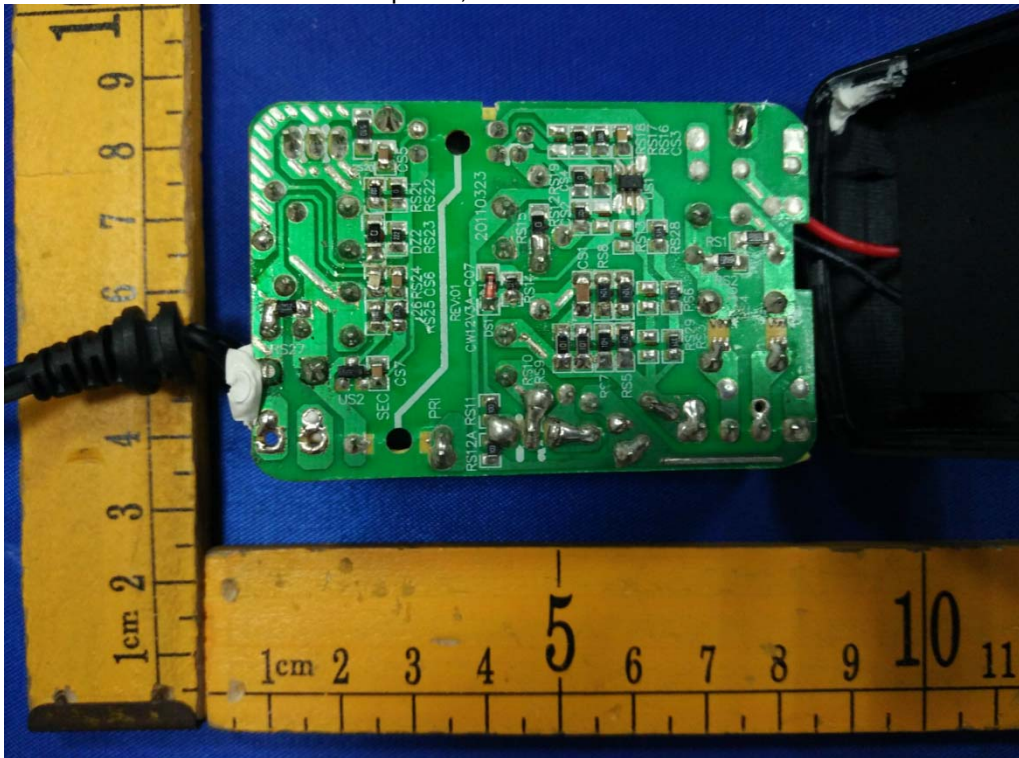

FCC ID: 2AIEGB11PRO
Internal Photos

Adapter 1, M/N: CW1203000

Adapter 2, M/N: LY036SPS-120300C

Adapter 3, M/N: LY036SPS-120300U