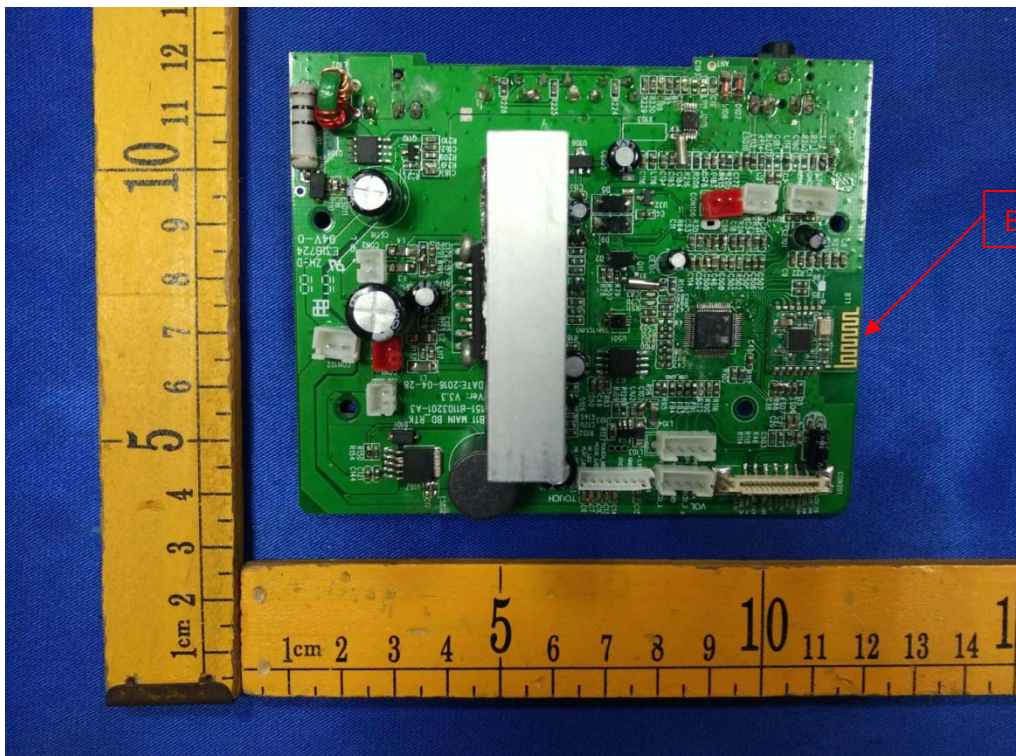

FCC ID: 2AIEGB11PRO
Internal Photos

Adapter 1, M/N: CW1203000

Adapter 2, M/N: LY036SPS-120300C

Adapter 3, M/N: LY036SPS-120300U