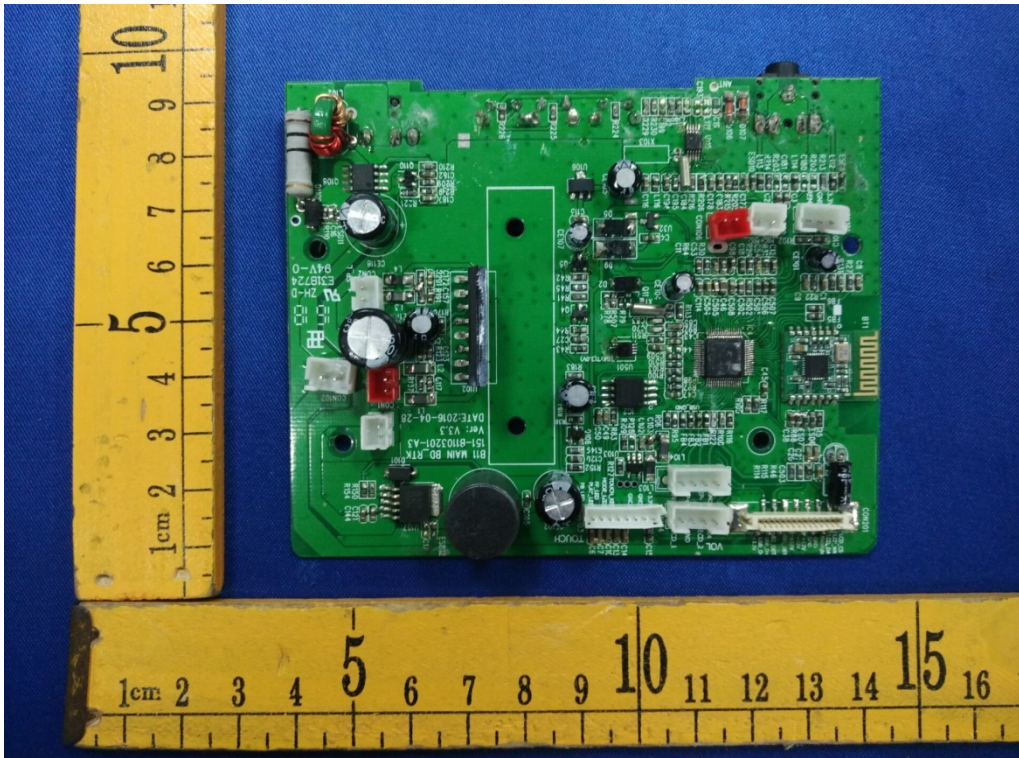

FCC ID: 2AIEGB11PRO
Internal Photos

Adapter 1, M/N: CW1203000

Adapter 2, M/N: LY036SPS-120300C

Adapter 3, M/N: LY036SPS-120300U