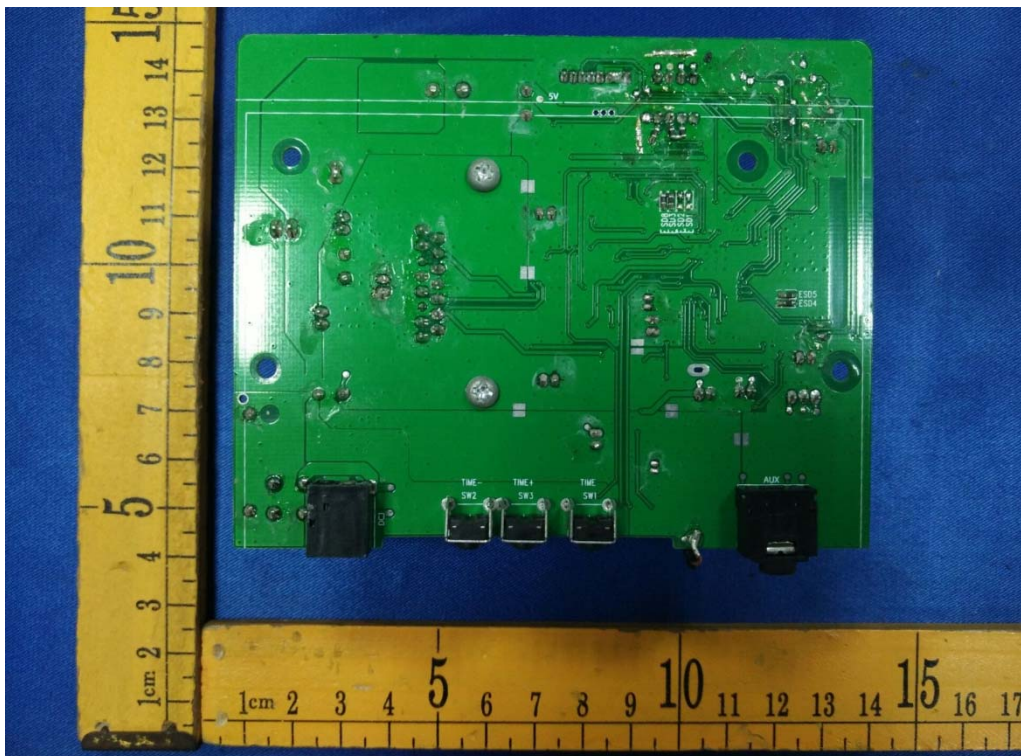

FCC ID: 2AIEGB11PRO
Internal Photos

Adapter 1, M/N: CW1203000

Adapter 2, M/N: LY036SPS-120300C

Adapter 3, M/N: LY036SPS-120300U