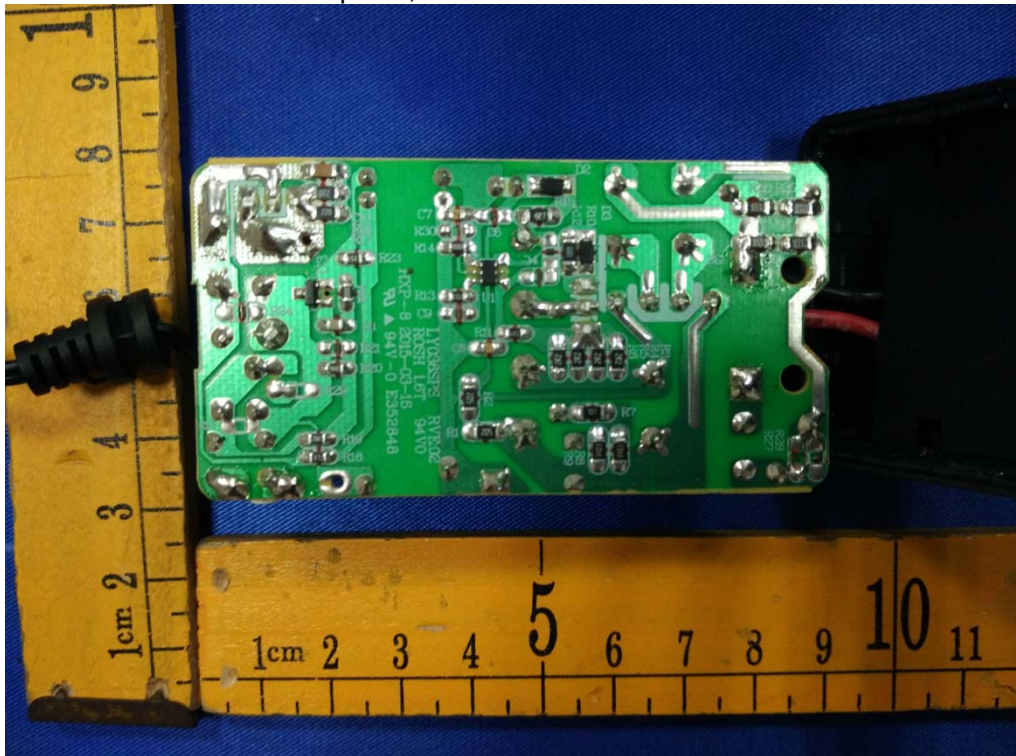

FCC ID: 2AIEGB11PRO
Internal Photos

Adapter 1, M/N: CW1203000

Adapter 2, M/N: LY036SPS-120300C

Adapter 3, M/N: LY036SPS-120300U