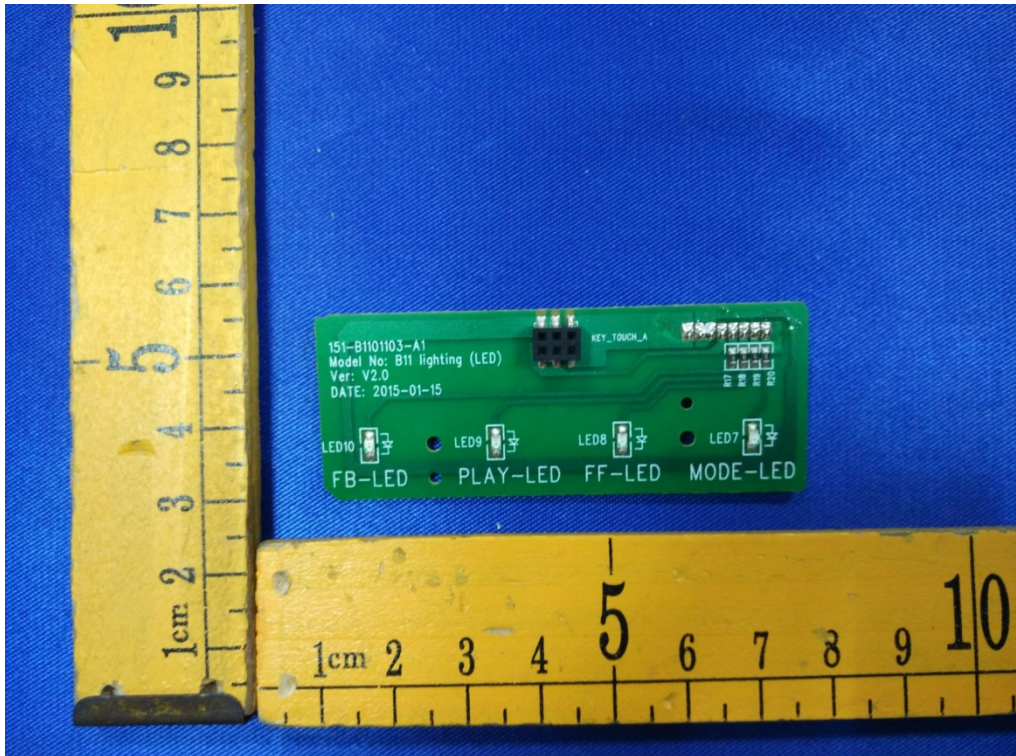

FCC ID: 2AIEGB11PRO
Internal Photos

Adapter 1, M/N: CW1203000

Adapter 2, M/N: LY036SPS-120300C

Adapter 3, M/N: LY036SPS-120300U