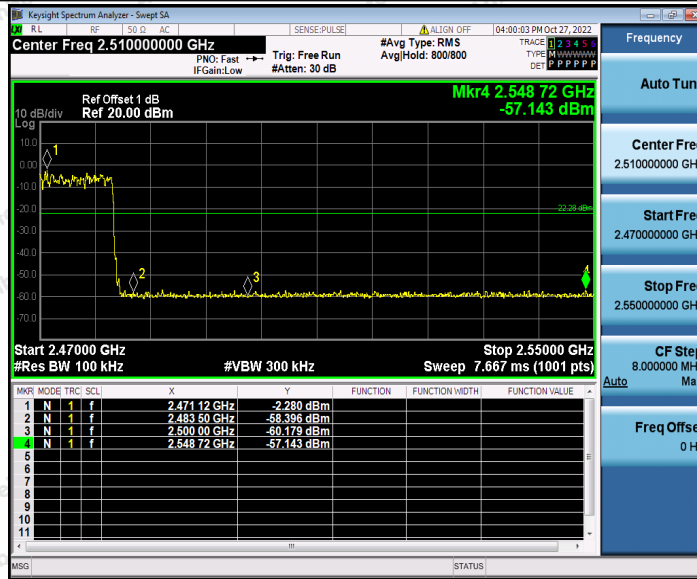

Shenzhen Anbotek Compliance Laboratory Limited

Address: 1/F., Building D, Sogood Science and Technology Park, Sanwei Community, Hangcheng Street, Bao'an District, Shenzhen, Guangdong, China.
Tel: (86) 0755-26066440 Fax: (86) 0755-26014772 Email: service@anbotek.com

Hotline 400-003-0500
www.anbotek.com.cn