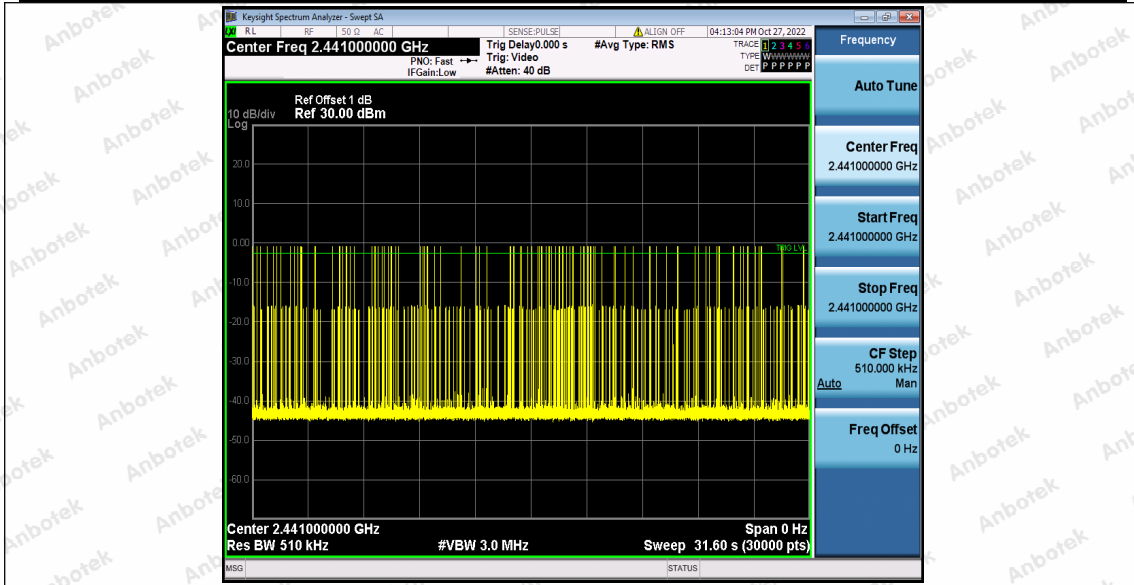

Shenzhen Anbotek Compliance Laboratory Limited

Address: 1/F., Building D, Sogood Science and Technology Park, Sanwei Community, Hangcheng Street, Bao'an District, Shenzhen, Guangdong, China.
Tel: (86) 0755-26066440 Fax: (86) 0755-26014772 Email: service@anbotek.com

Hotline
400-003-0500
www.anbotek.com.cn