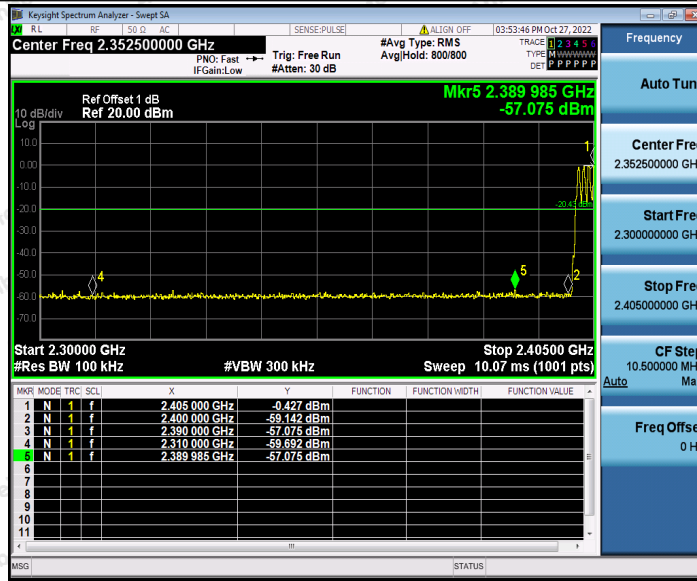

Shenzhen Anbotek Compliance Laboratory Limited

Address: 1/F., Building D, Sogood Science and Technology Park, Sanwei Community, Hangcheng Street, Bao'an District, Shenzhen, Guangdong, China.
Tel: (86) 0755-26066440 Fax: (86) 0755-26014772 Email: service@anbotek.com

Hotline 400-003-0500
www.anbotek.com.cn