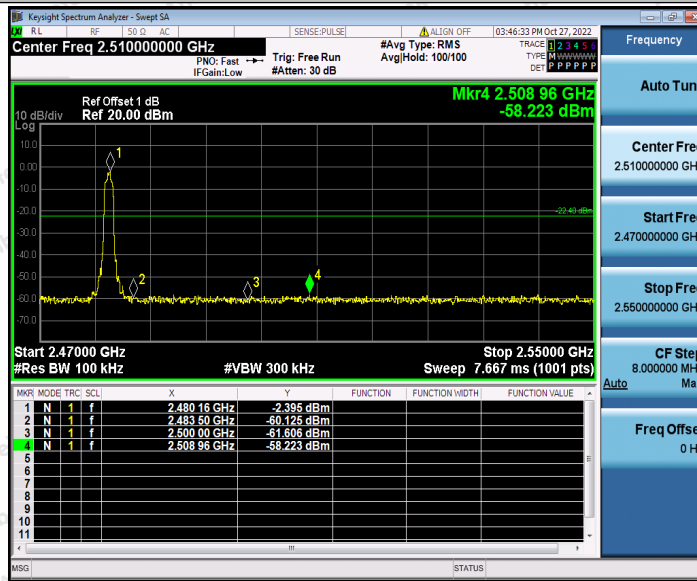

2DH5_Ant1_High_2480