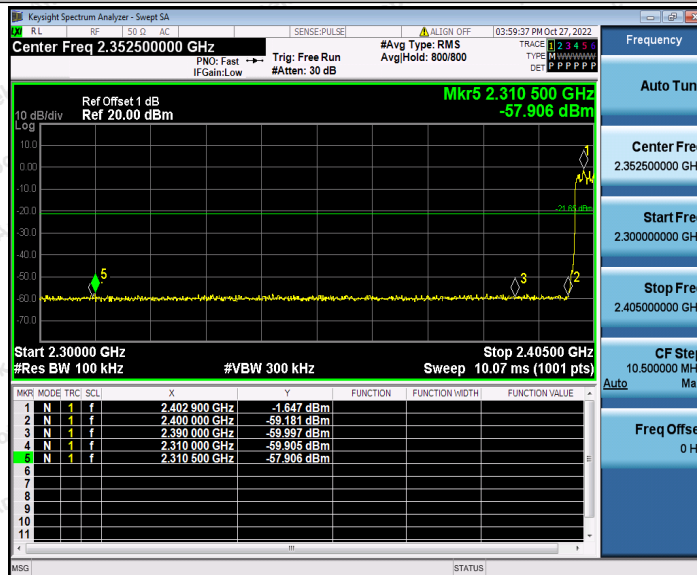

2DH5_Ant1_Low_Hop_2402

2DH5_Ant1_High_Hop_2480

Shenzhen Anbotek Compliance Laboratory Limited

Address: 1/F., Building D, Sogood Science and Technology Park, Sanwei Community, Hangcheng Street, Bao'an District, Shenzhen, Guangdong, China.
Tel: (86) 0755-26066440 Fax: (86) 0755-26014772 Email: service@anbotek.com

Hotline 400-003-0500
www.anbotek.com.cn