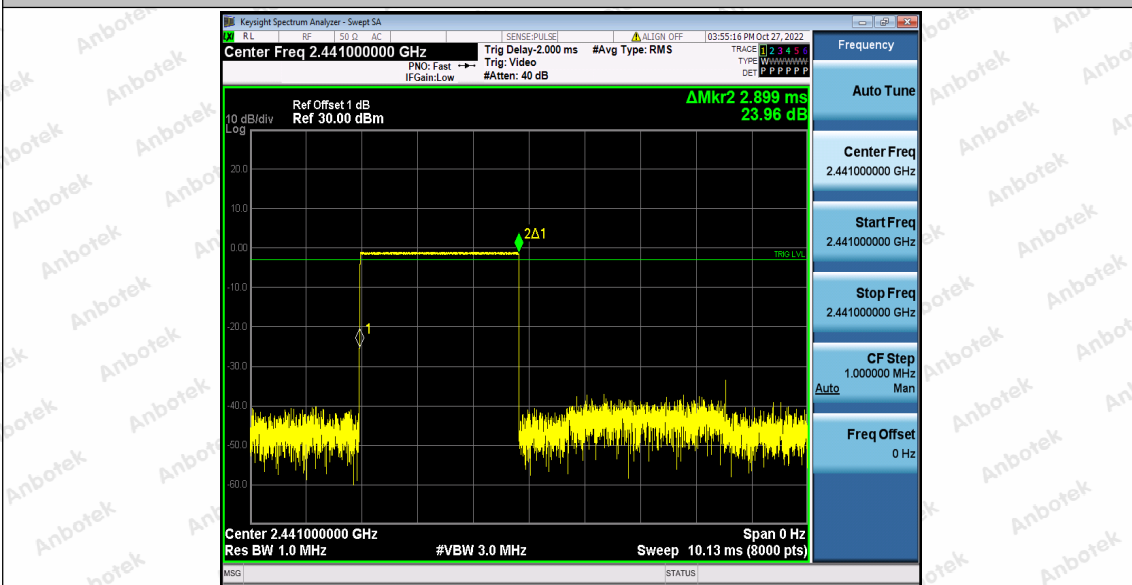

DH5\_Ant1\_Hop

Shenzhen Anbotek Compliance Laboratory Limited

Address: 1/F., Building D, Sogood Science and Technology Park, Sanwei Community, Hangcheng Street, Bao'an District, Shenzhen, Guangdong, China.  
 Tel: (86) 0755-26066440 Fax: (86) 0755-26014772 Email: service@anbotek.com