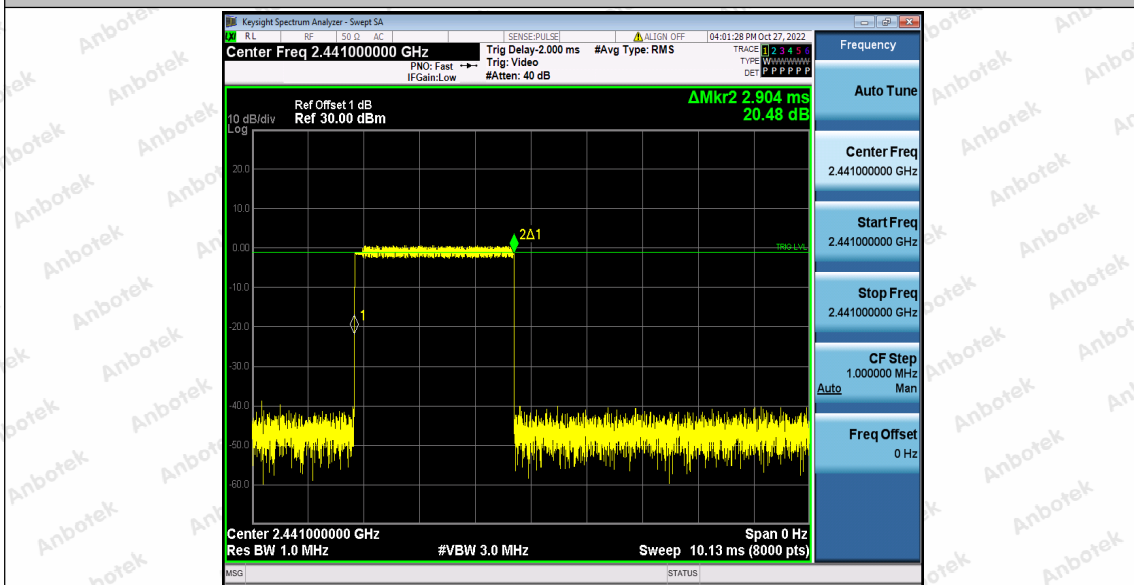

2DH5_Ant1_Hop

Shenzhen Anbotek Compliance Laboratory Limited

Address: 1/F., Building D, Sogood Science and Technology Park, Sanwei Community, Hangcheng Street, Bao'an District, Shenzhen, Guangdong, China.
Tel: (86) 0755-26066440 Fax: (86) 0755-26014772 Email: service@anbotek.com

Hotline
400-003-0500
www.anbotek.com.cn