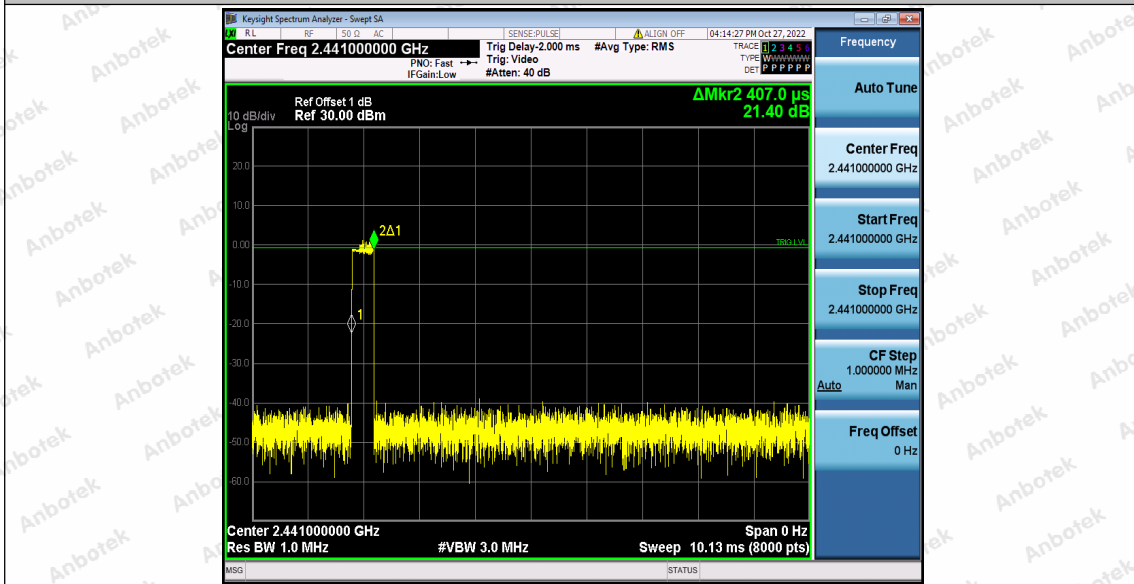

3DH3_Ant1_Hop

Shenzhen Anbotek Compliance Laboratory Limited

Address: 1/F., Building D, Sogood Science and Technology Park, Sanwei Community, Hangcheng Street, Bao'an District, Shenzhen, Guangdong, China.
Tel: (86) 0755-26066440 Fax: (86) 0755-26014772 Email: service@anbotek.com

Hotline
400-003-0500
www.anbotek.com.cn