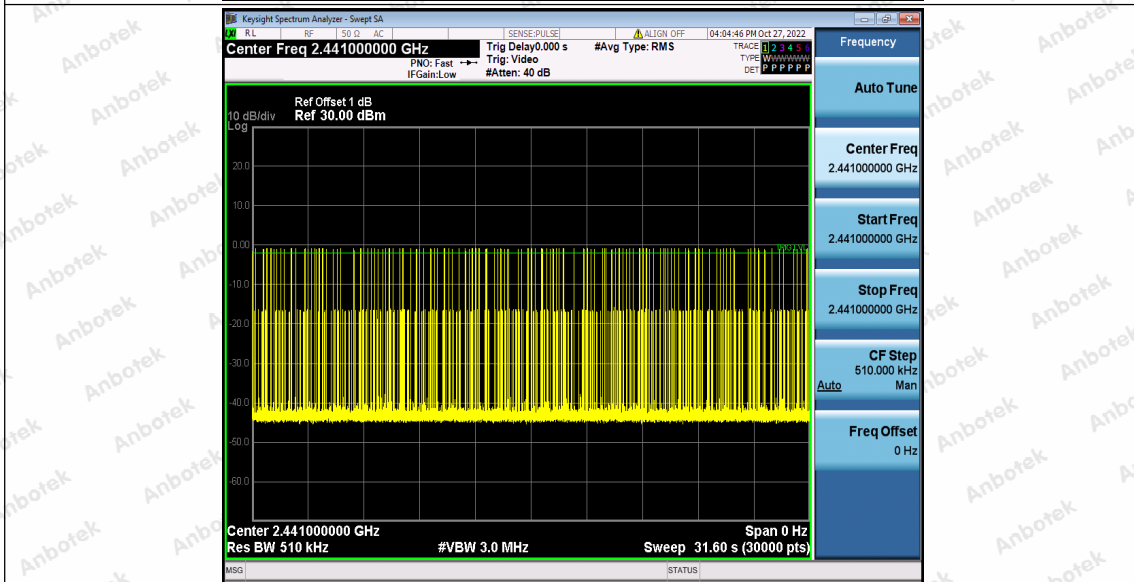

Shenzhen Anbotek Compliance Laboratory Limited

Address: 1/F., Building D, Sogood Science and Technology Park, Sanwei Community, Hangcheng Street, Bao'an District, Shenzhen, Guangdong, China.
Tel: (86) 0755-26066440 Fax: (86) 0755-26014772 Email: service@anbotek.com

Hotline
400-003-0500
www.anbotek.com.cn