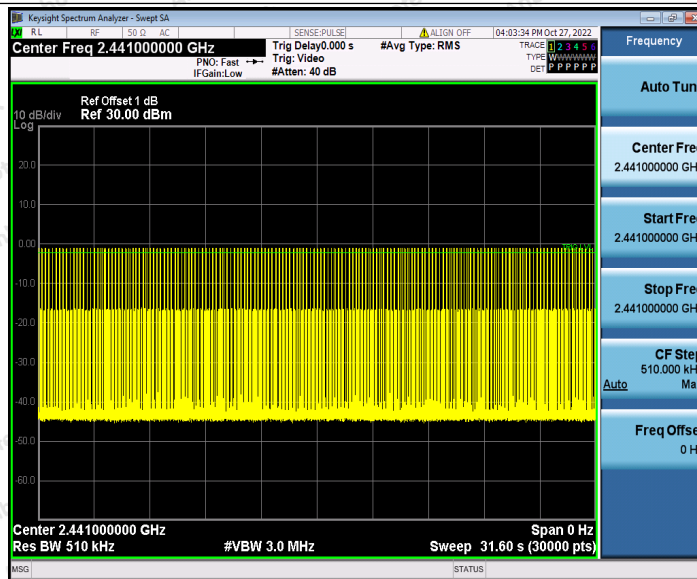

Hotline 400-003-0500  
 www.anbotek.com.cn

2DH1\_Ant1\_Hop

2DH3\_Ant1\_Hop

**Shenzhen Anbotek Compliance Laboratory Limited**

Address: 1/F., Building D, Sogood Science and Technology Park, Sanwei Community, Hangcheng Street, Bao'an District, Shenzhen, Guangdong, China.  
 Tel: (86) 0755-26066440 Fax: (86) 0755-26014772 Email: service@anbotek.com