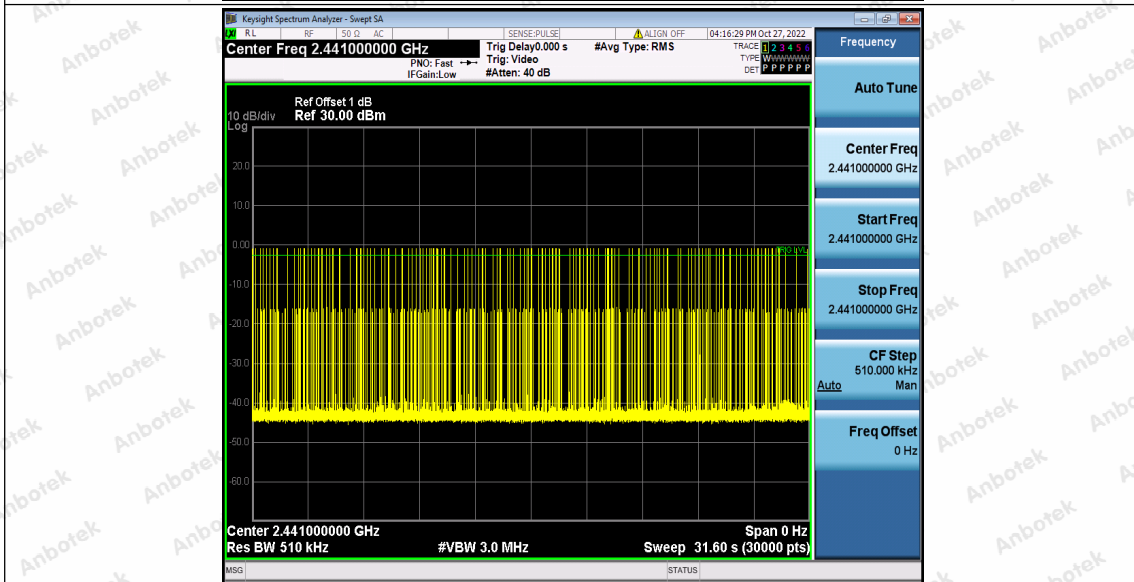

Shenzhen Anbotek Compliance Laboratory Limited

Address: 1/F., Building D, Sogood Science and Technology Park, Sanwei Community, Hangcheng Street, Bao'an District, Shenzhen, Guangdong, China.
Tel: (86) 0755-26066440 Fax: (86) 0755-26014772 Email: service@anbotek.com

Hotline 400-003-0500
www.anbotek.com.cn