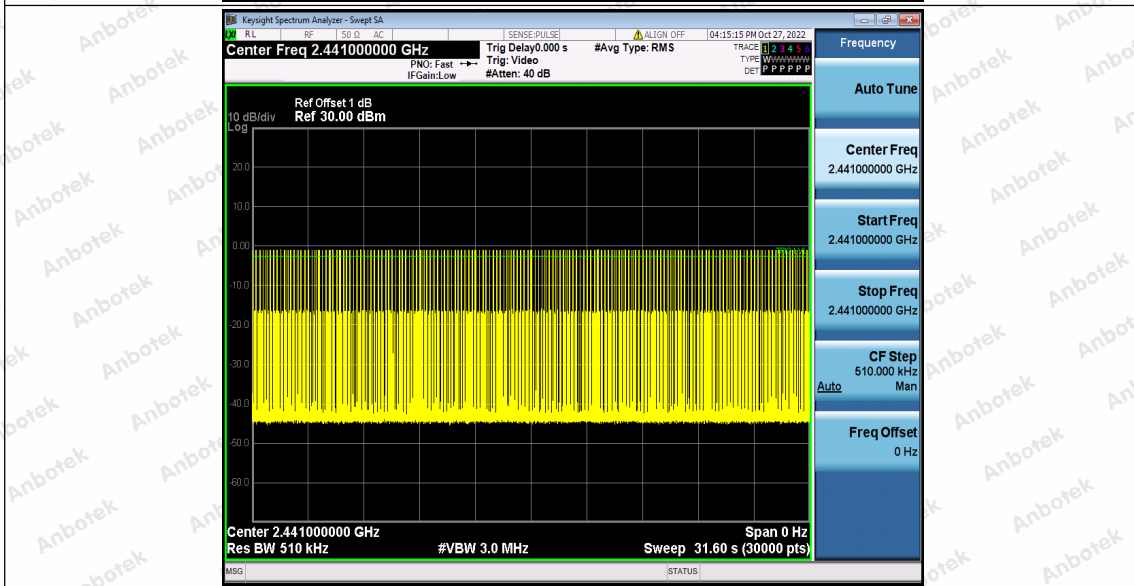

3DH3_Ant1_Hop

Shenzhen Anbotek Compliance Laboratory Limited

Address: 1/F., Building D, Sogood Science and Technology Park, Sanwei Community, Hangcheng Street, Bao'an District, Shenzhen, Guangdong, China.
Tel: (86) 0755-26066440 Fax: (86) 0755-26014772 Email: service@anbotek.com

Hotline
400-003-0500
www.anbotek.com.cn