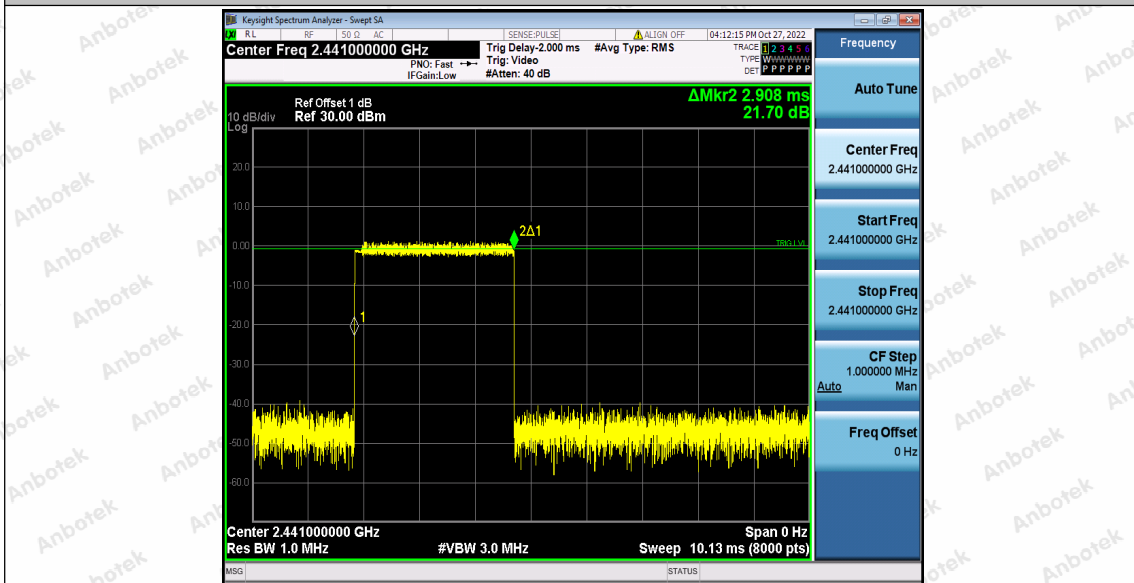

3DH5_Ant1_Hop

Shenzhen Anbotek Compliance Laboratory Limited

Address: 1/F., Building D, Sogood Science and Technology Park, Sanwei Community, Hangcheng Street, Bao'an District, Shenzhen, Guangdong, China.
Tel: (86) 0755-26066440 Fax: (86) 0755-26014772 Email: service@anbotek.com

Hotline 400-003-0500
www.anbotek.com.cn