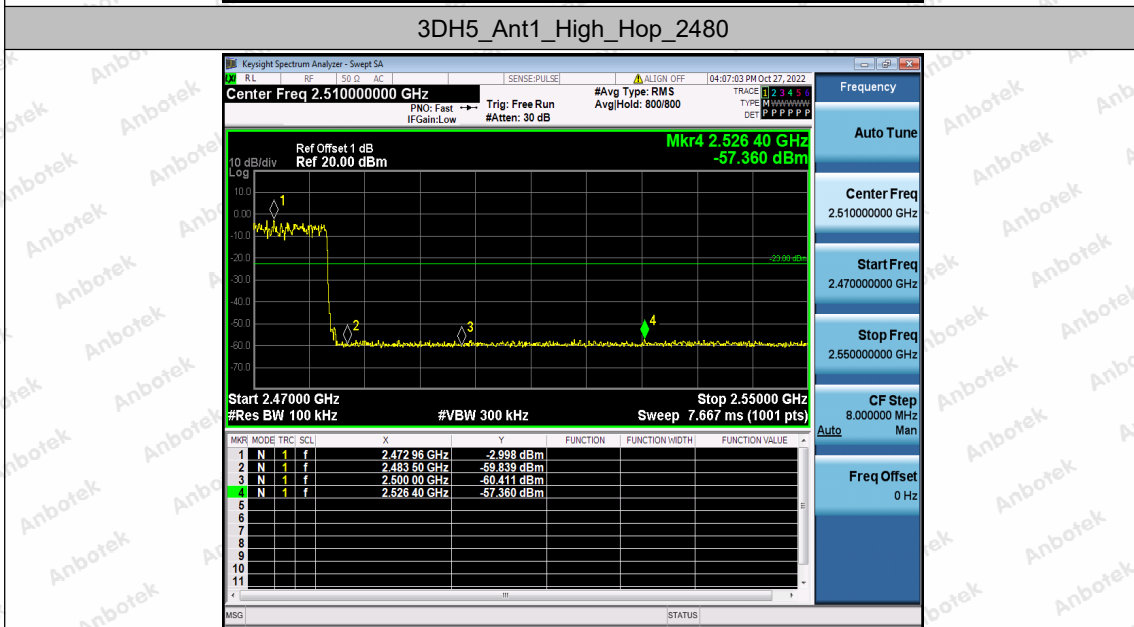

Shenzhen Anbotek Compliance Laboratory Limited

Address: 1/F., Building D, Sogood Science and Technology Park, Sanwei Community, Hangcheng Street, Bao'an District, Shenzhen, Guangdong, China.
Tel: (86) 0755-26066440 Fax: (86) 0755-26014772 Email: service@anbotek.com

Hotline
400-003-0500
www.anbotek.com.cn