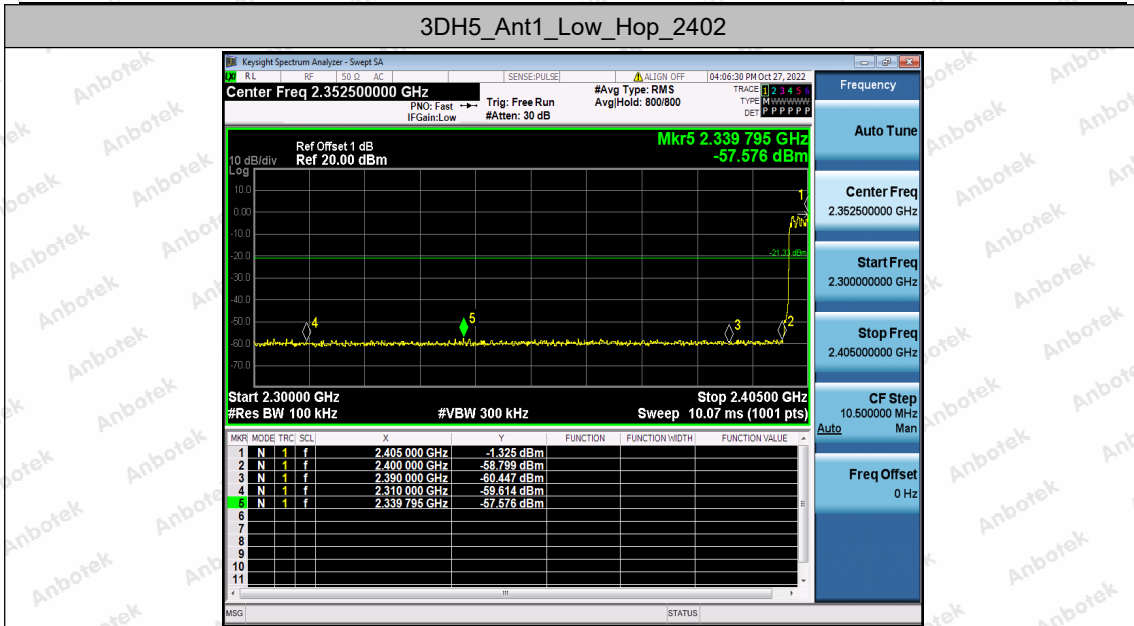

Shenzhen Anbotek Compliance Laboratory Limited

Address: 1/F., Building D, Sogood Science and Technology Park, Sanwei Community, Hangcheng Street, Bao'an District, Shenzhen, Guangdong, China.
Tel: (86) 0755-26066440 Fax: (86) 0755-26014772 Email: service@anbotek.com

Hotline
400-003-0500
www.anbotek.com.cn