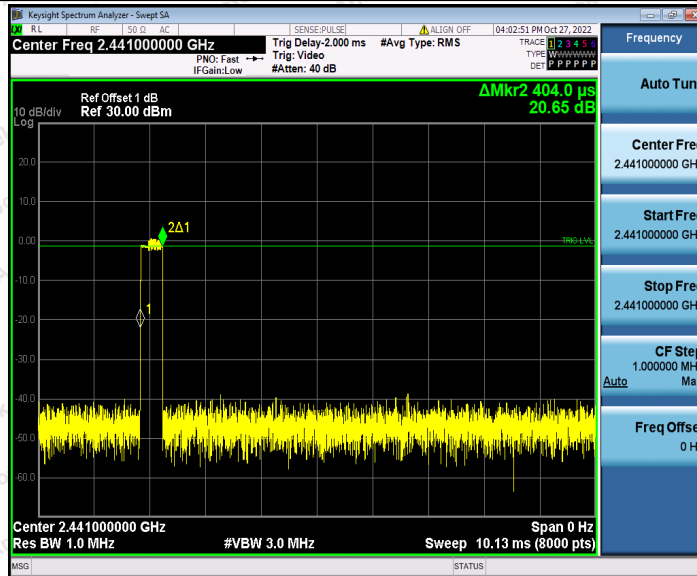

2DH1_Ant1_Hop