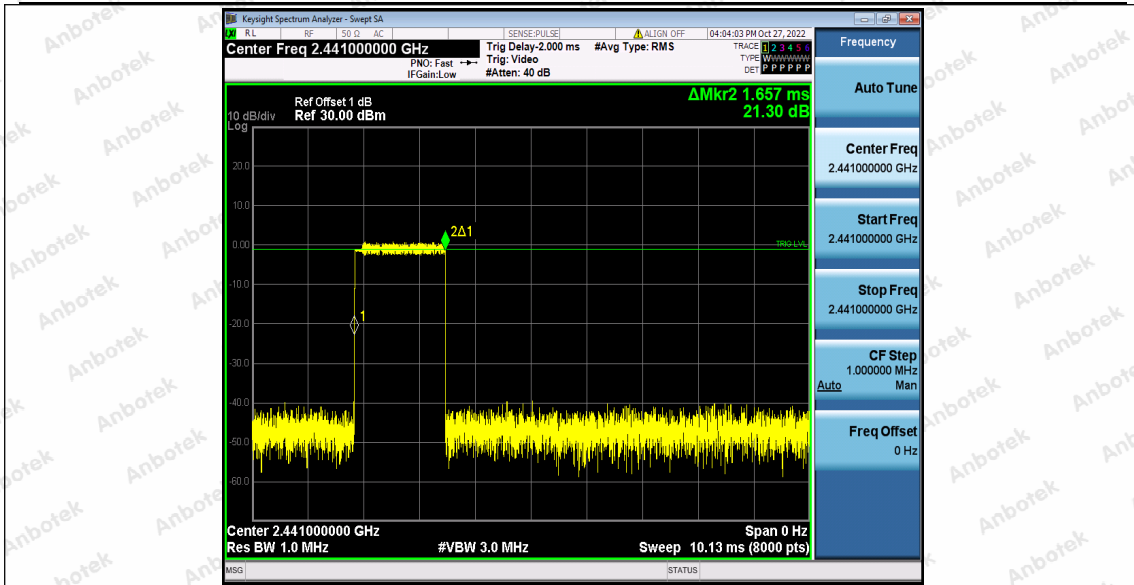

Shenzhen Anbotek Compliance Laboratory Limited

Address: 1/F., Building D, Sogood Science and Technology Park, Sanwei Community, Hangcheng Street, Bao'an District, Shenzhen, Guangdong, China.
Tel: (86) 0755-26066440 Fax: (86) 0755-26014772 Email: service@anbotek.com

Hotline
400-003-0500
www.anbotek.com.cn