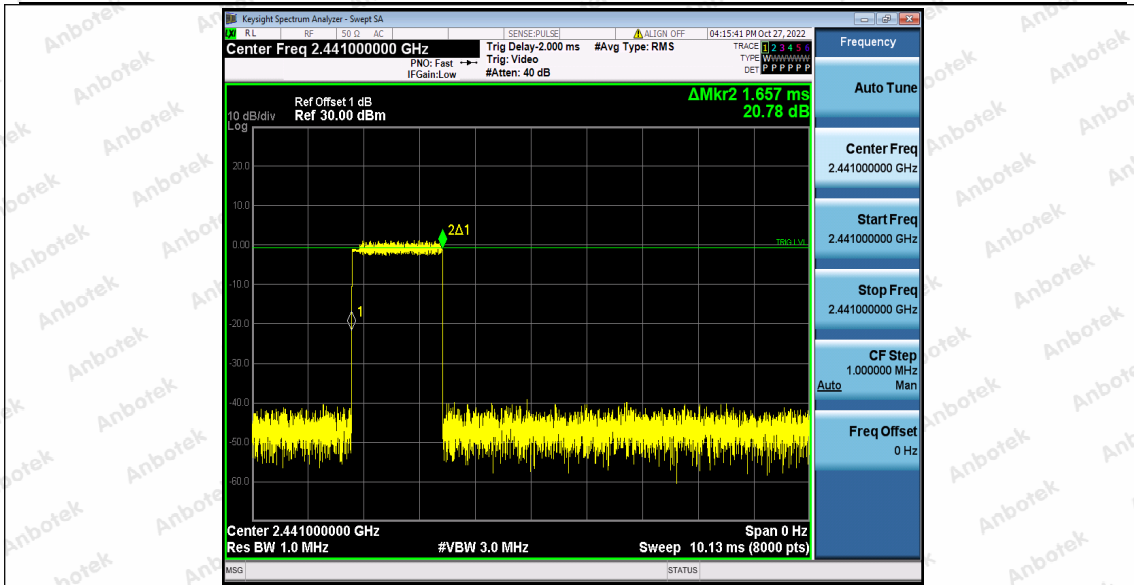

Shenzhen Anbotek Compliance Laboratory Limited

Address: 1/F., Building D, Sogood Science and Technology Park, Sanwei Community, Hangcheng Street, Bao'an District, Shenzhen, Guangdong, China.
Tel: (86) 0755-26066440 Fax: (86) 0755-26014772 Email: service@anbotek.com

Hotline 400-003-0500
www.anbotek.com.cn