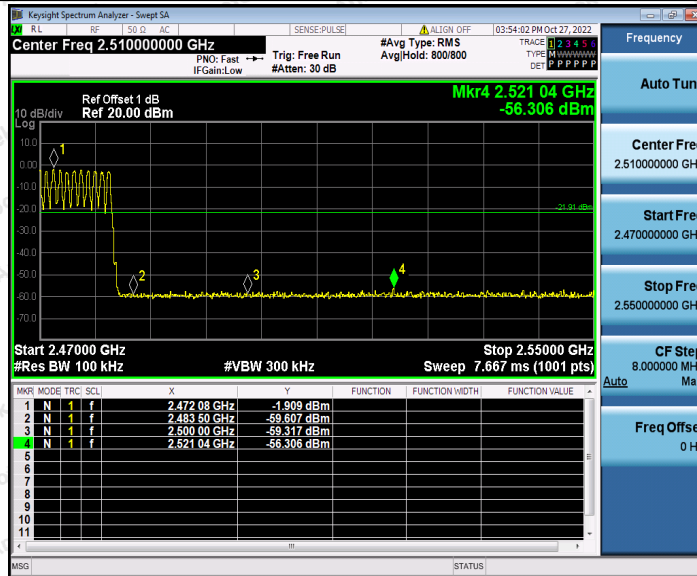

DH5_Ant1_High_Hop_2480