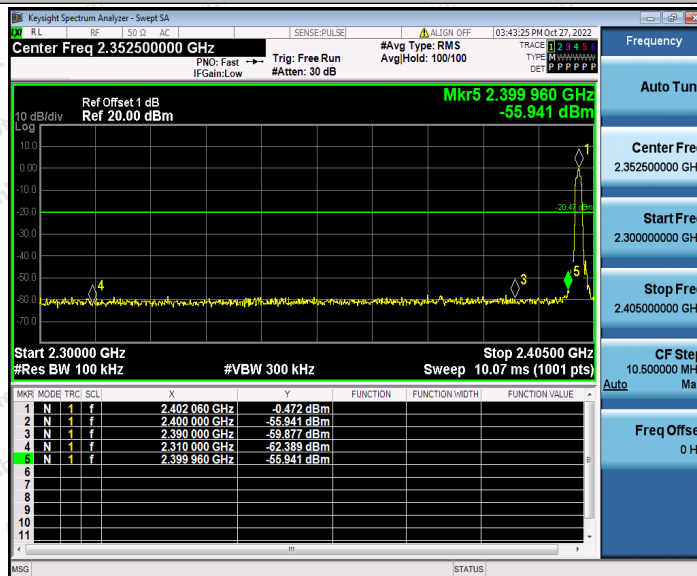

## Test Graphs

DH5\_Ant1\_High\_Hop\_2480

2DH5\_Ant1\_Low\_2402

**Shenzhen Anbotek Compliance Laboratory Limited**

Address: 1/F., Building D, Sogood Science and Technology Park, Sanwei Community, Hangcheng Street, Bao'an District, Shenzhen, Guangdong, China.  
 Tel: (86) 0755-26066440 Fax: (86) 0755-26014772 Email: service@anbotek.com