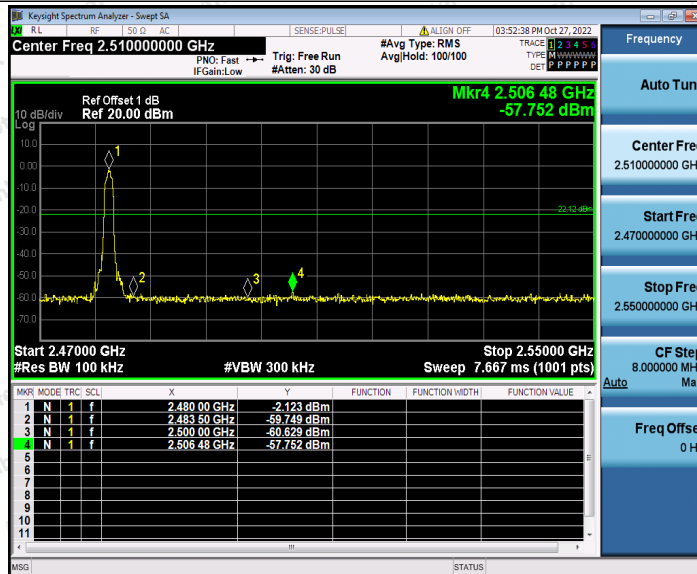

3DH5_Ant1_High_2480

Shenzhen Anbotek Compliance Laboratory Limited

Address: 1/F., Building D, Sogood Science and Technology Park, Sanwei Community, Hangcheng Street, Bao'an District, Shenzhen, Guangdong, China.
Tel: (86) 0755-26066440 Fax: (86) 0755-26014772 Email: service@anbotek.com

Hotline 400-003-0500
www.anbotek.com.cn