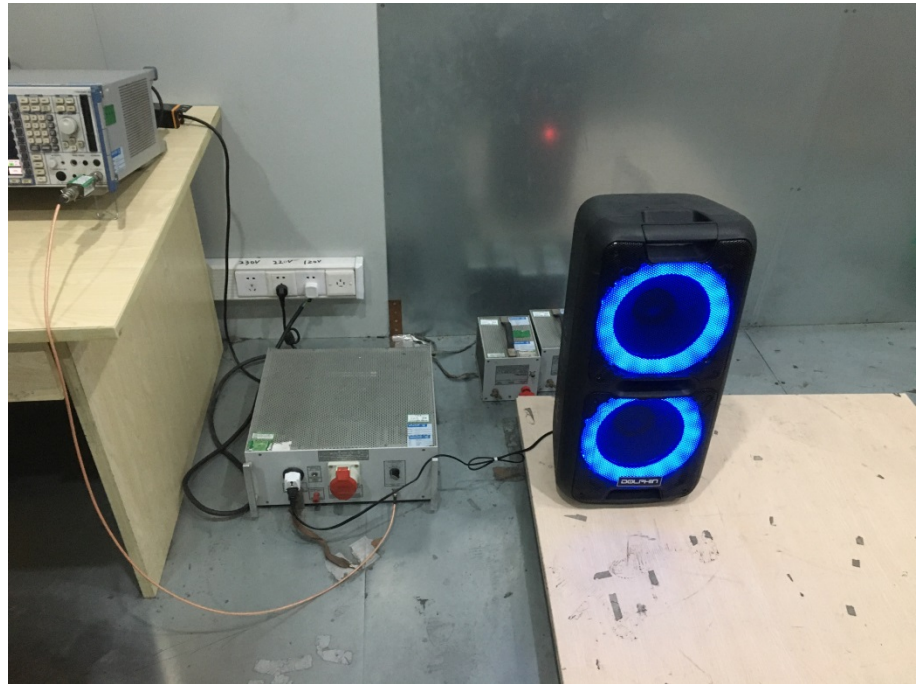

EXHIBIT 4 - TEST SETUP PHOTOGRAPHS

**Conducted Emission
Test Setup**

**Radiation Emission Test
Setup (Below 30MHz)**

Radiation Emission Test Setup (30MHz to 1GHz)

Radiation Emission Test Setup (1GHz to 18GHz)

Radiation Emission Test Setup (Above 18GHz)

***** END OF REPORT *****