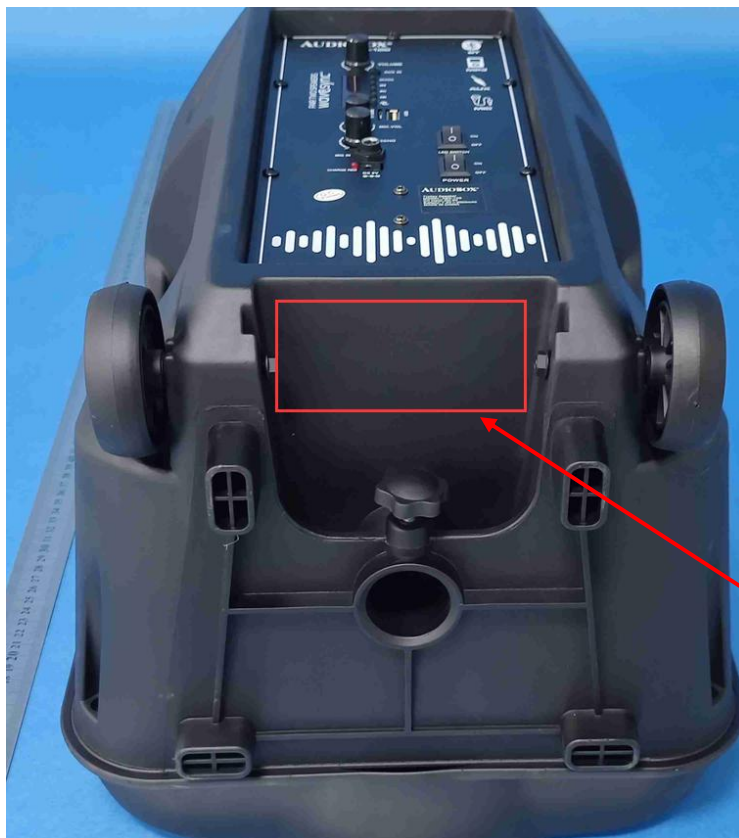

Label Artwork and Location

Model: ABX-12S

Label:

Size: L*W= 30*30mm

Location