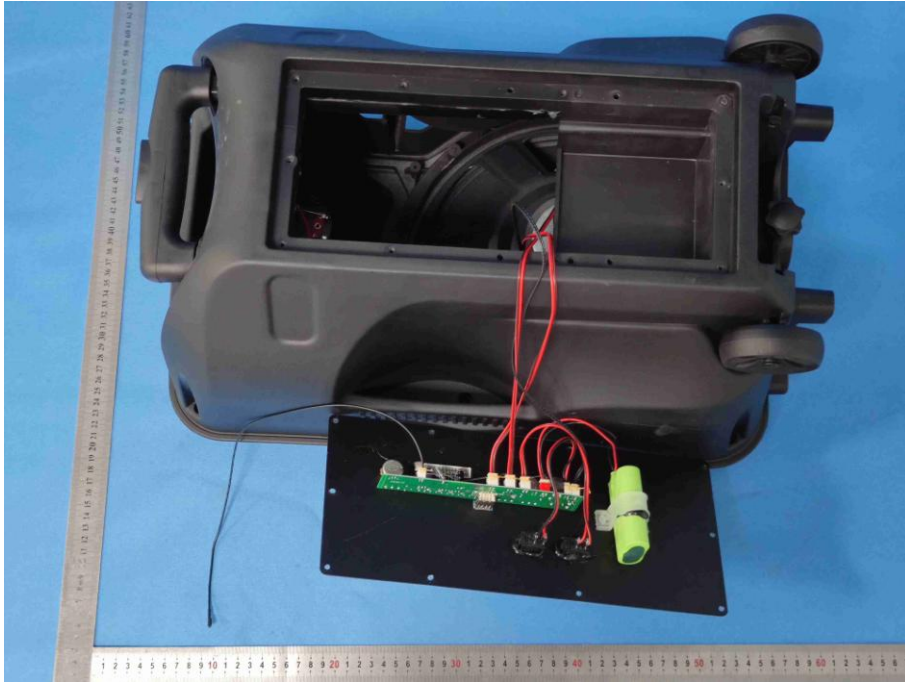

Appendix C: Photographs of EUT

Product: PORTABLE SPEAKER

Model: ABX-12S

Internal Photos

Antenna