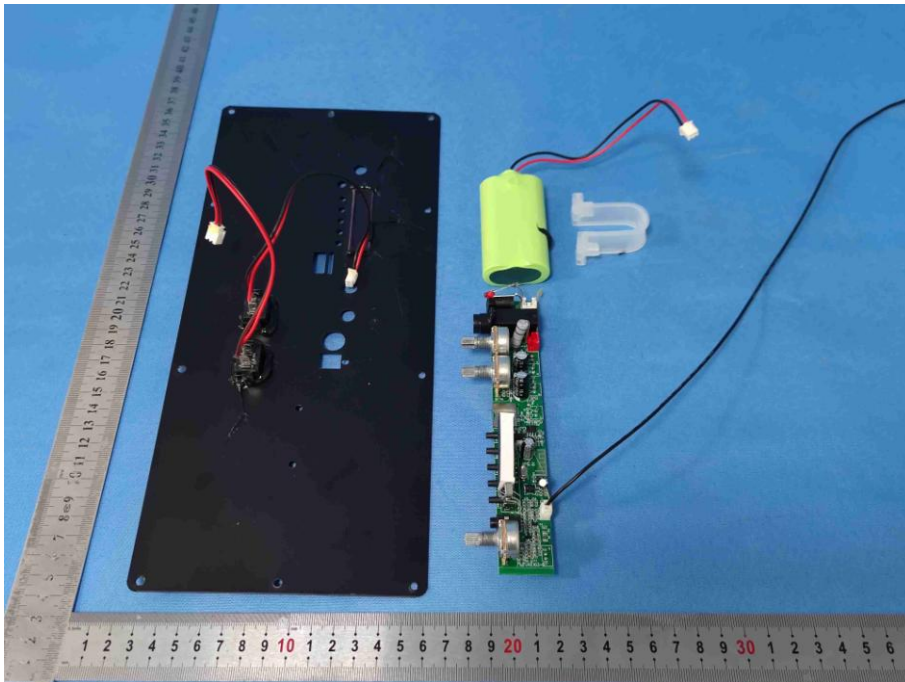

Appendix C: Photographs of EUT

Product: PORTABLE SPEAKER

Model: ABX-12S

Internal Photos

Antenna