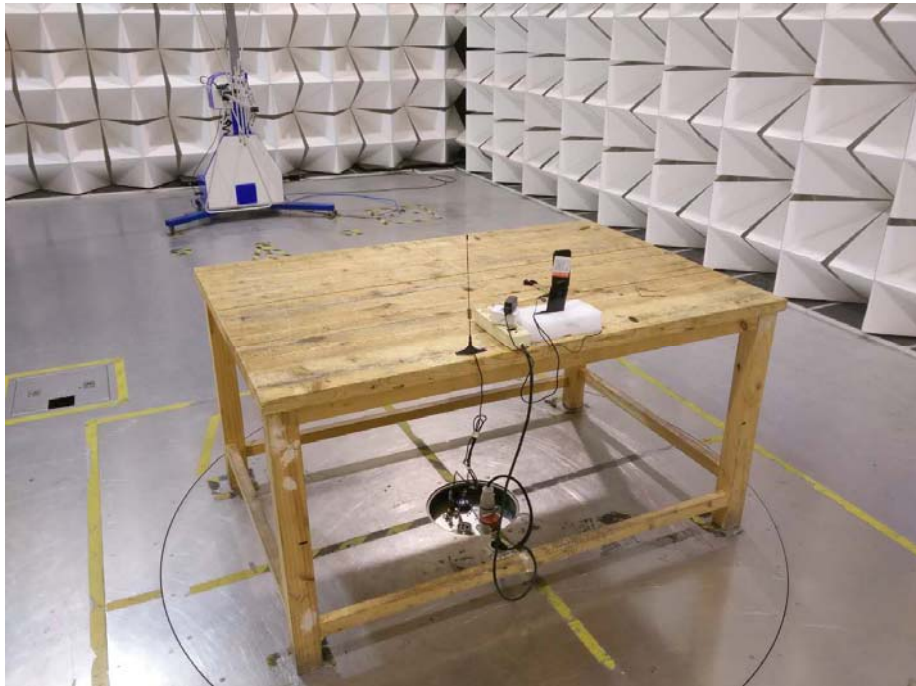

## Appendix WTS17S0374778E\_Photo

---

**2G Setup photo Model 2200 FCC ID: 2AICV-SIMTEL2200**

**Photograph - Spurious Emissions Radiated Test Setup**

Below 30MHz Test Site 2#

For 30MHz-1000MHz Test Site 2#