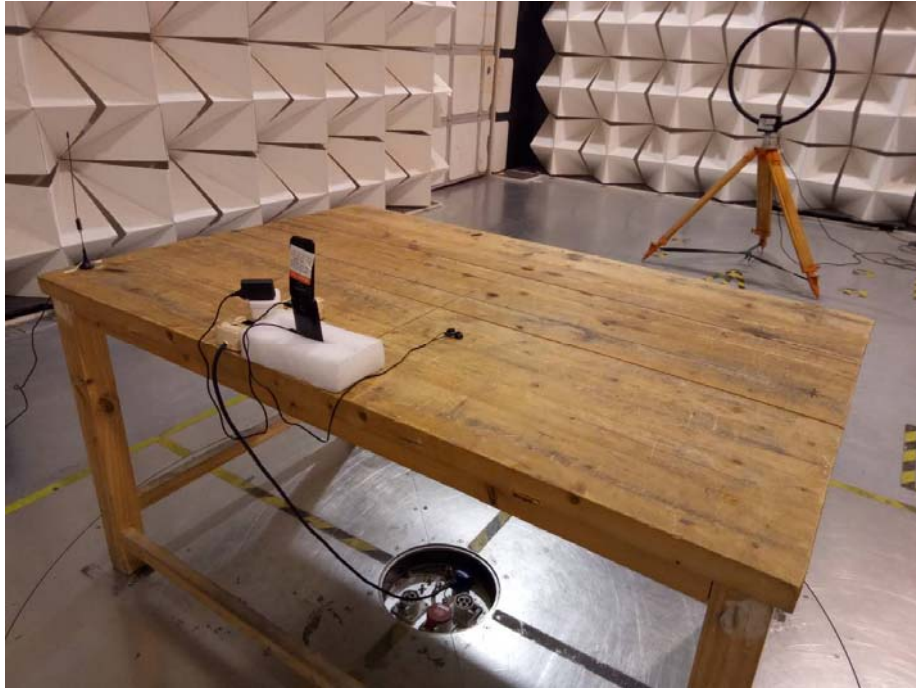

## Appendix WTS17S0374778E\_Photo

---

**2G Setup photo Model 2200 FCC ID: 2AICV-SIMTEL2200**

**Photograph - Spurious Emissions Radiated Test Setup**

Below 30MHz Test Site 2#

For 30MHz-1000MHz Test Site 2#