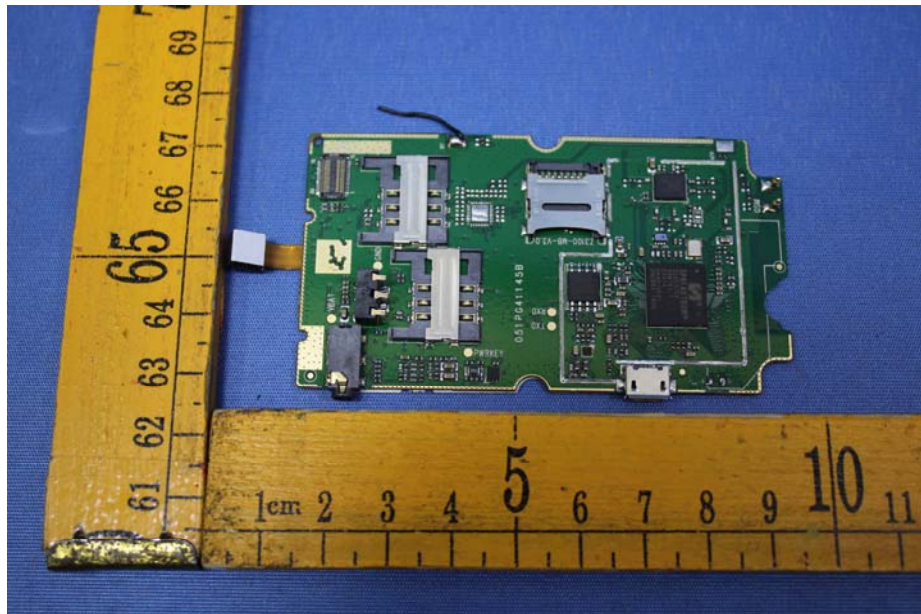

Appendix WTS17S0374778E_Photo

EUT – Internal View Model 2200 FCC ID: 2AICV-SIMTEL2200

Appendix WTS17S0374778E_Photo

Appendix WTS17S0374778E_Photo

Appendix WTS17S0374778E_Photo

====End====