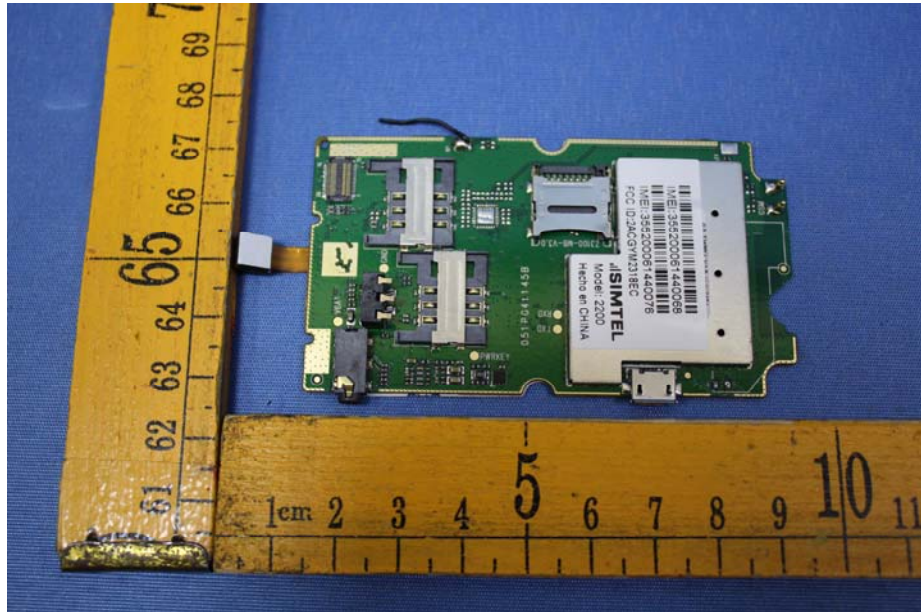

Appendix WTS17S0374778E_Photo

EUT – Internal View Model 2200 FCC ID: 2AICV-SIMTEL2200

Appendix WTS17S0374778E_Photo

Appendix WTS17S0374778E_Photo

Appendix WTS17S0374778E_Photo

====End====