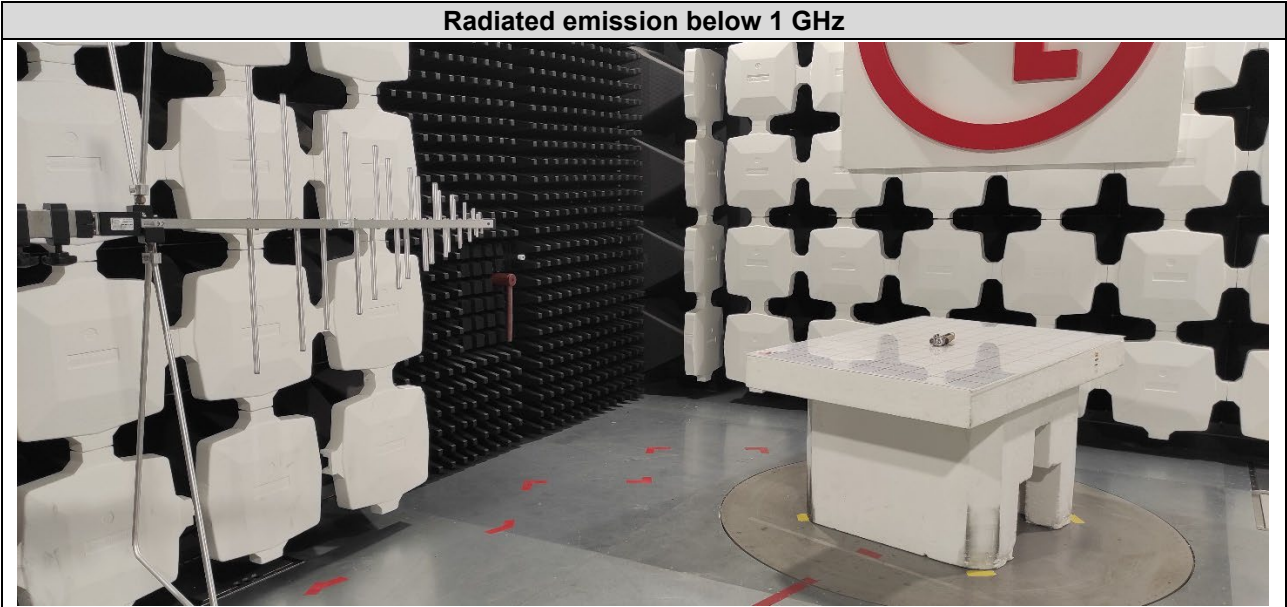

Setup Photos

Test Report Reference:	4791342877-8
------------------------	--------------

Radiated emission above 1 GHz

Radiated emission below 1 GHz

Radiated emission below 30 MHz

AC conducted emission

Close view