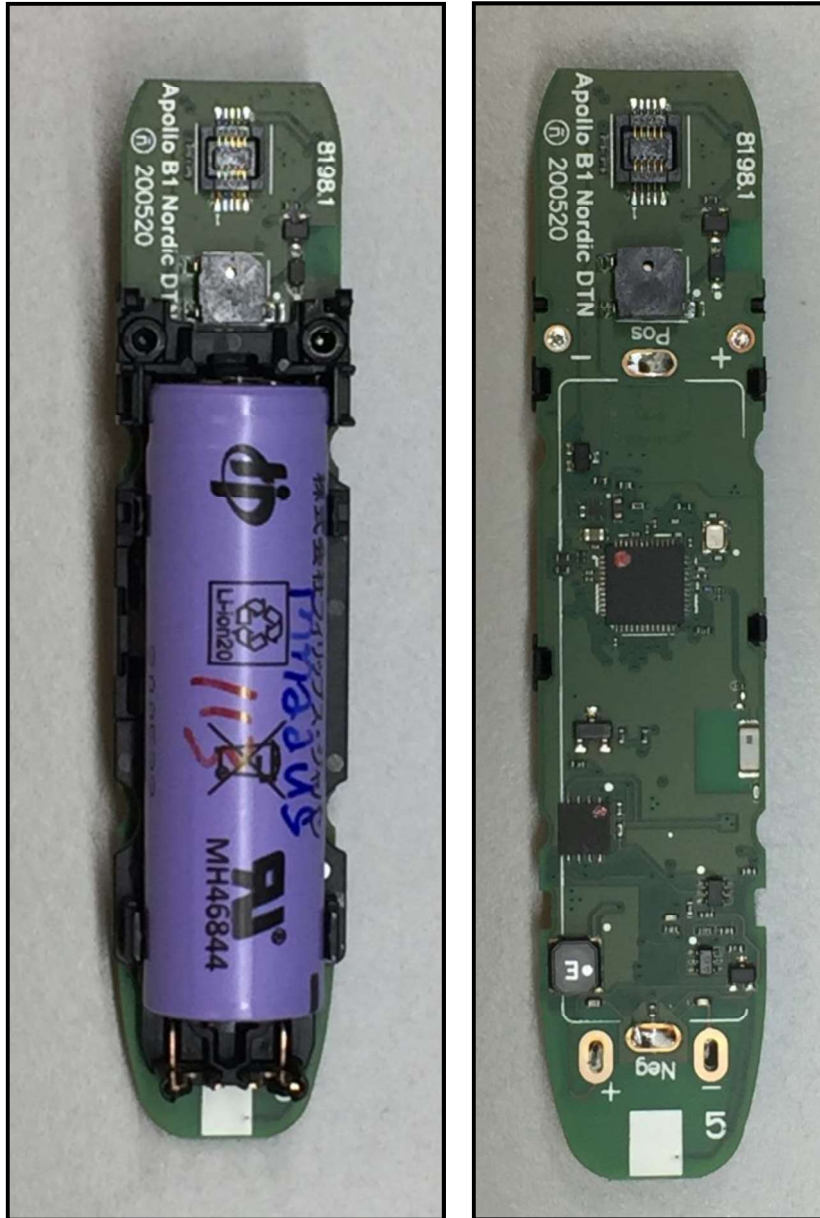

PICTURE - ATTACHMENT

Main board shaver

Led board shaver

PICTURE - ATTACHMENT

Main board with display

PICTURE - ATTACHMENT

Main board battery

PICTURE - ATTACHMENT

Battery

Motor