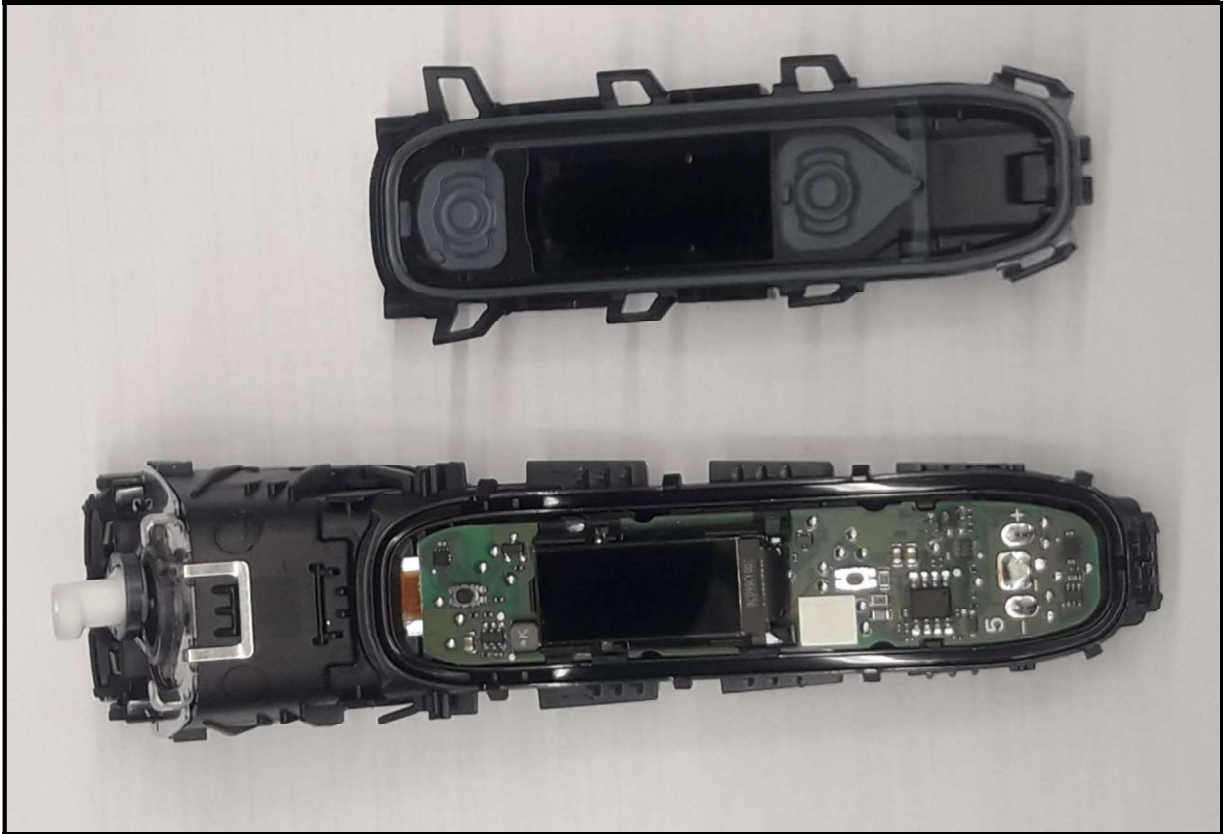

PICTURE - ATTACHMENT

Main board shaver

Led board shaver

PICTURE - ATTACHMENT

Main board with display

PICTURE - ATTACHMENT

Main board battery

PICTURE - ATTACHMENT

Battery

Motor