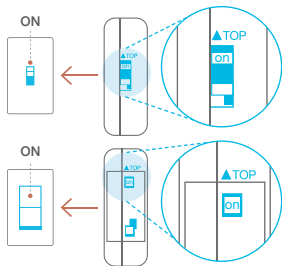

Installation

Install two AA batteries into the back of Switchmate

Download the free Switchmate App from the Google Play or Apple App store onto your phone

Compatibility:

iPhone 5 and above/iOS 8.0+

Android 4.4+

Launch the App and walk through the simple installation

1

2

3

4

Snap Switchmate with the “**top**” sticker **facing up** - over your light switch with the **light switch** and the **Switchmate** in the “up/▲TOP position”