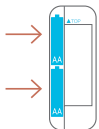

Installation

Install two AA batteries into the back of Switchmate

Download the free Switchmate App from the Google Play or Apple App store onto your phone

Compatibility:

iPhone 5 and above/iOS 8.0+

Android 4.4+