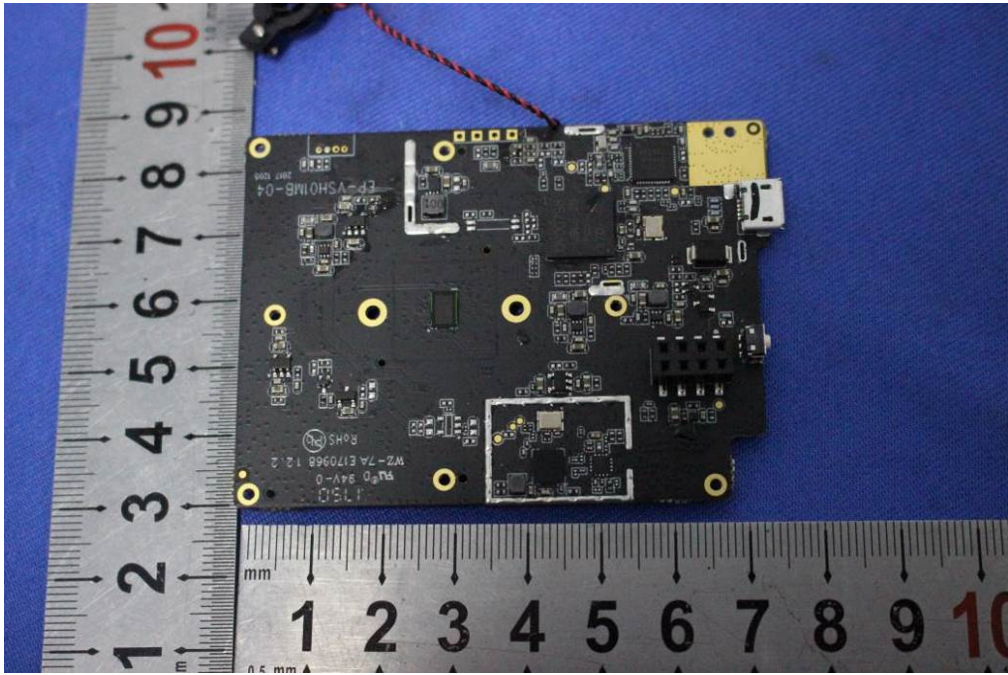

1. EUT Constructional Details (EUT Photos)

For BLE

For 2.4G