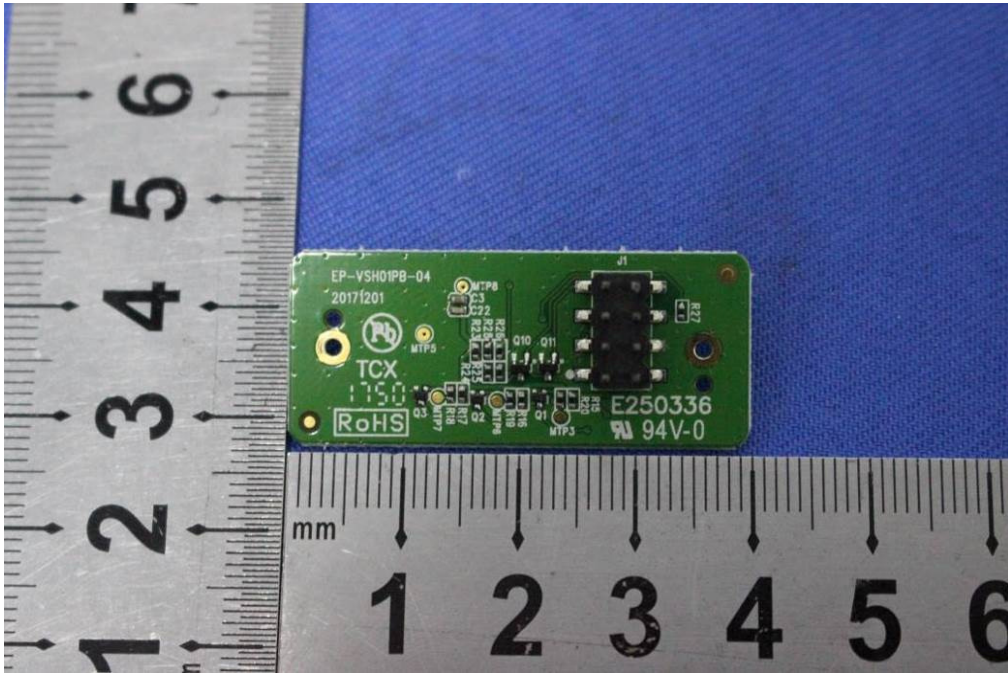

1. EUT Constructional Details (EUT Photos)

For BLE

For 2.4G