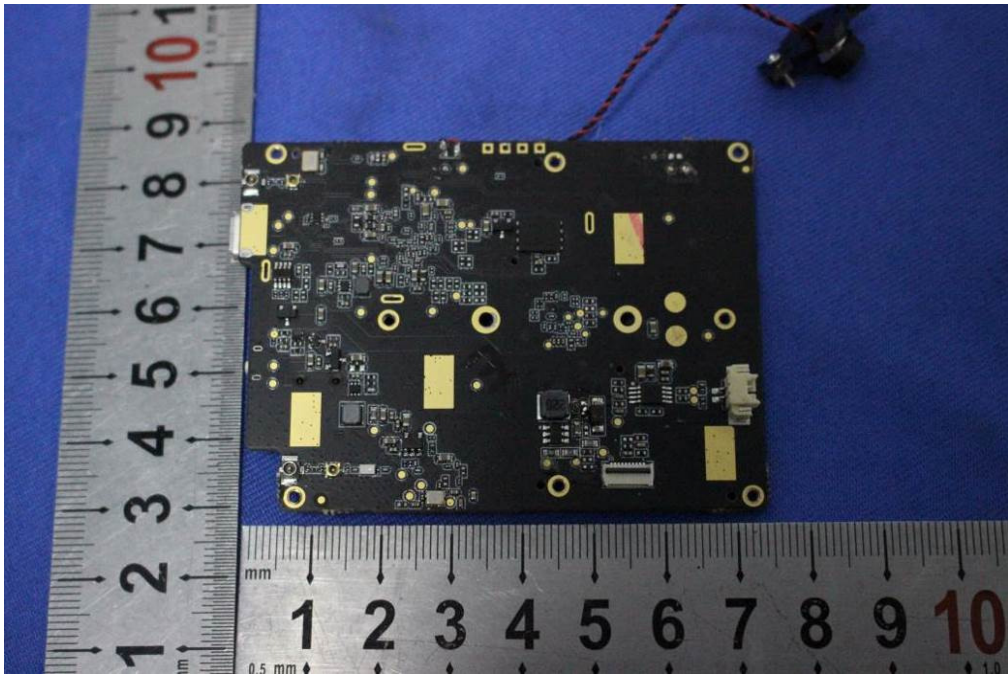

1. EUT Constructional Details (EUT Photos)

For BLE

For 2.4G