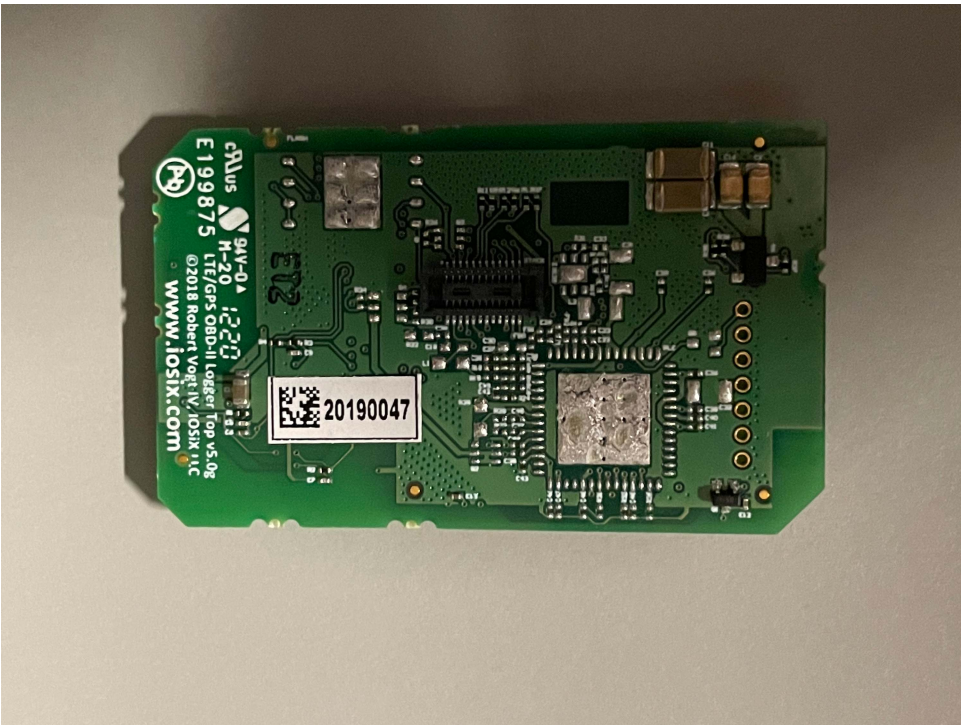

Internal Photo - OBD Base Top

# Internal Photo - OBD Main Bottom

Plus  
E199875  
©2018 Robert Bosch North America, LLC  
www.iosix.com

20190047

# Internal Photo - OBD Main Top

Internal Photo - OBD Main Top - RF Highlighted