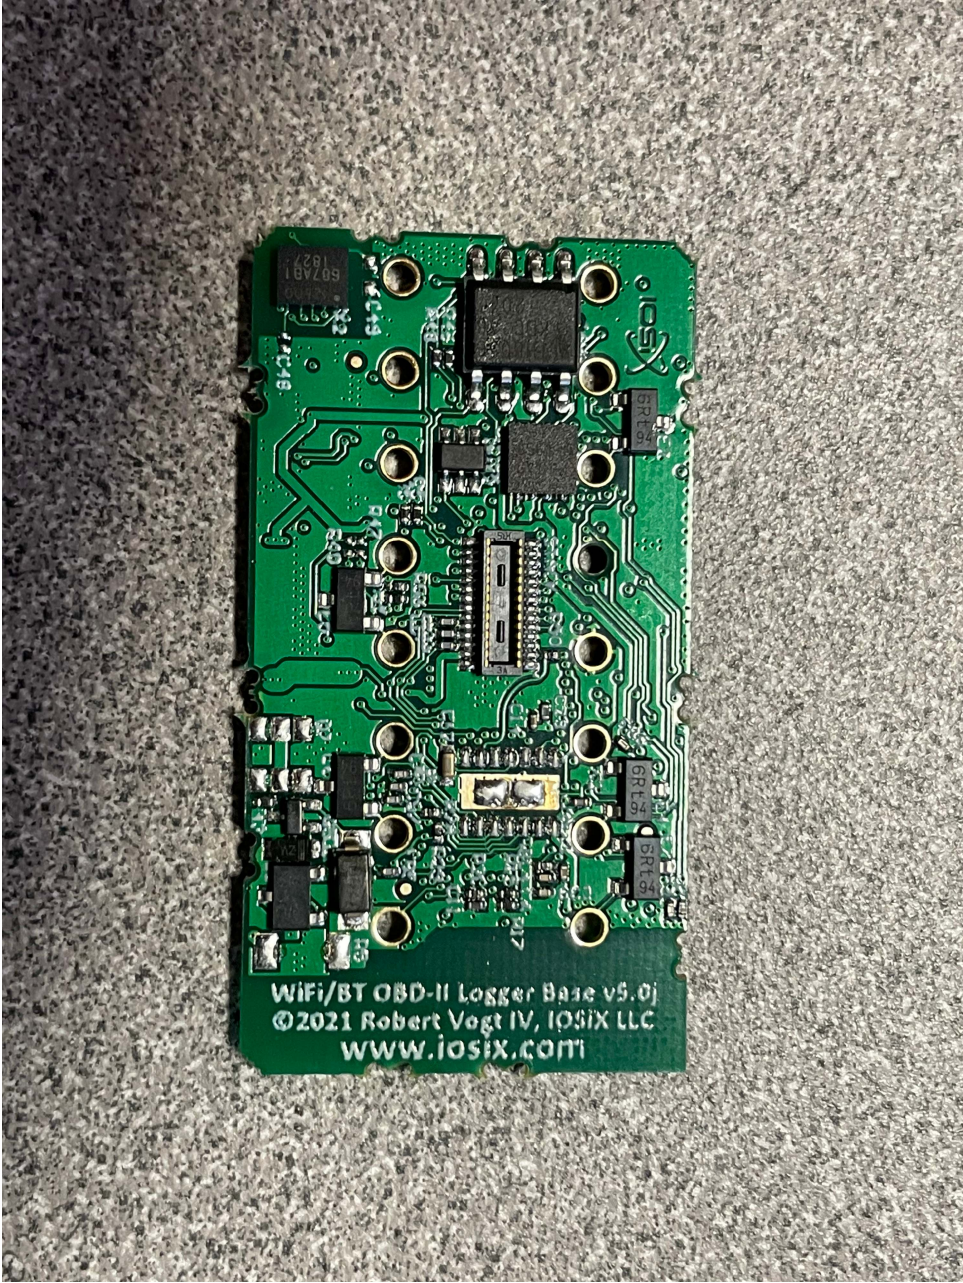

Internal Photo - OBD Base Top

# Internal Photo - OBD Main Bottom

Plus  
E199875  
©2018 Robert Bosch North America, LLC  
www.iosix.com

20190047

# Internal Photo - OBD Main Top

Internal Photo - OBD Main Top - RF Highlighted