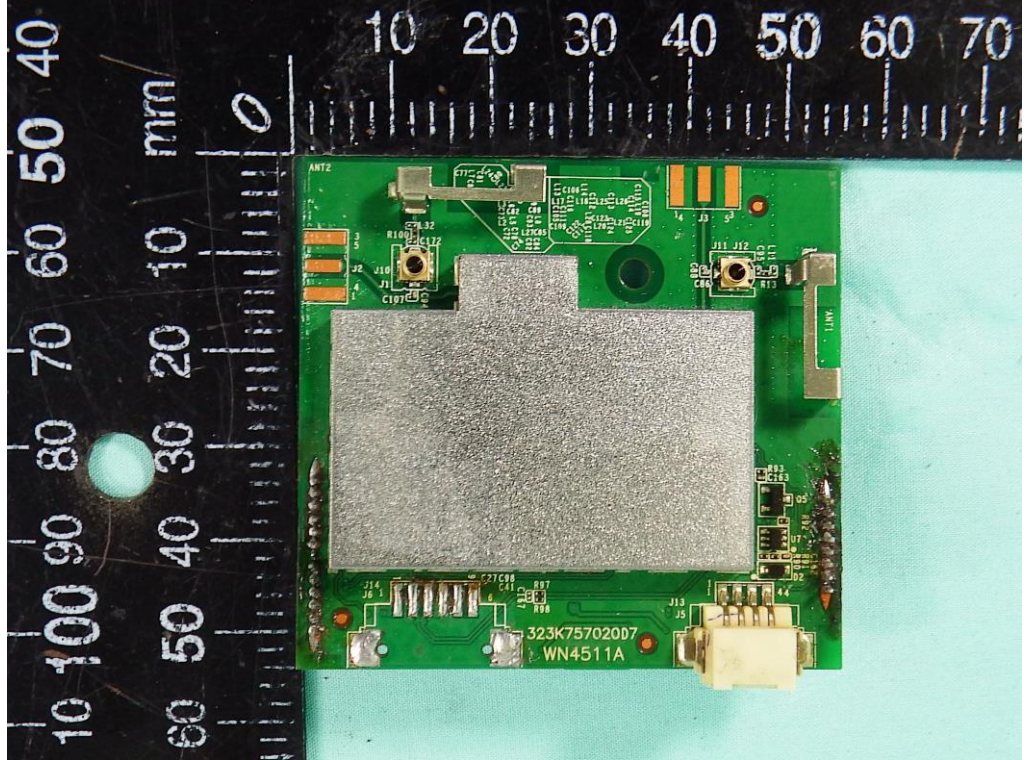

Brand Name: Electrolux Model No.: NIUX-UART-LIT , NIUX-USB-LIT

NIUX-UART-LIT

NIUX-USB-LIT