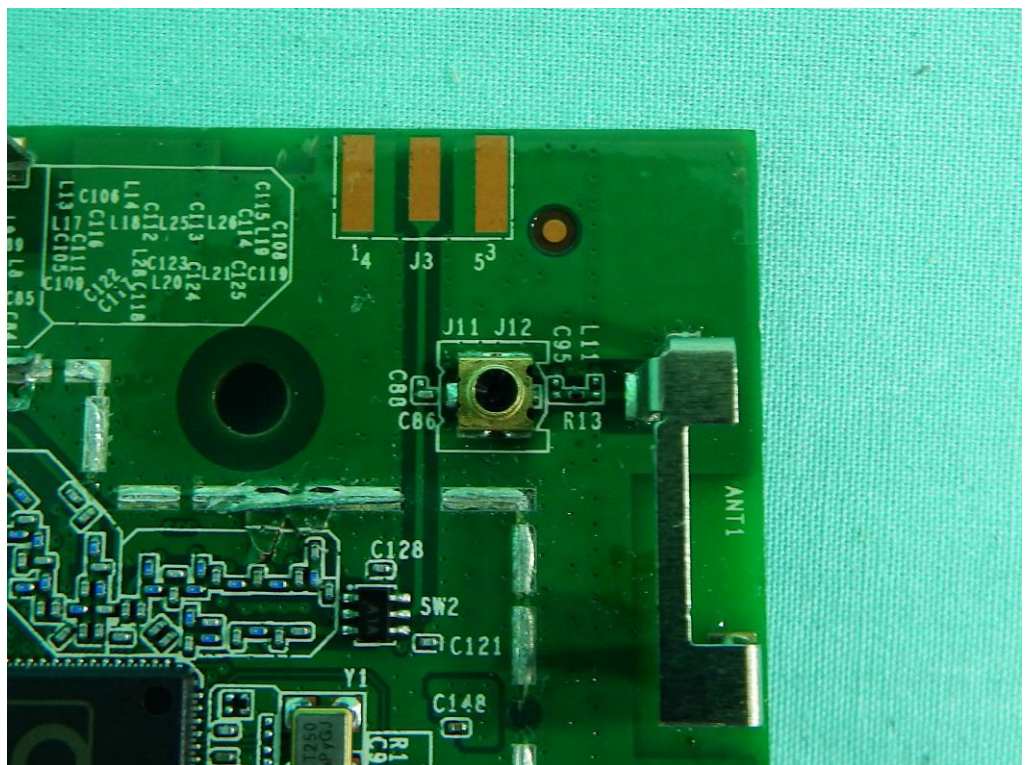

Brand Name: Electrolux Model No.: NIUX-UART-LIT , NIUX-USB-LIT

NIUX-UART-LIT

NIUX-USB-LIT