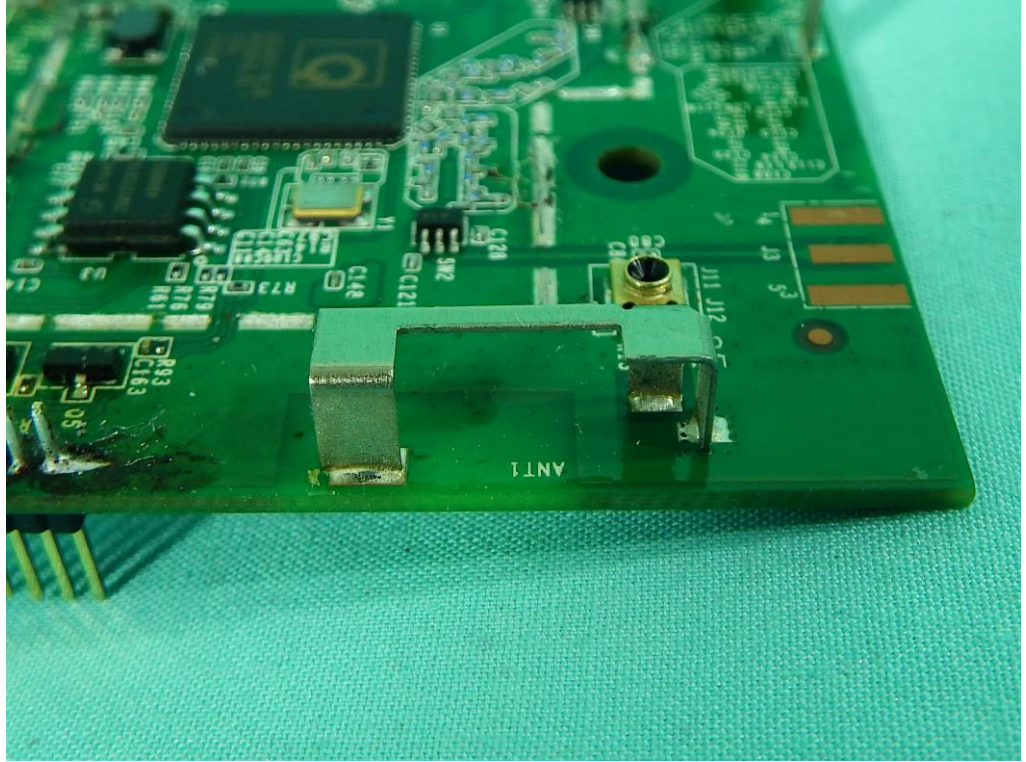

Brand Name: Electrolux Model No.: NIUX-UART-LIT , NIUX-USB-LIT

NIUX-UART-LIT

NIUX-USB-LIT