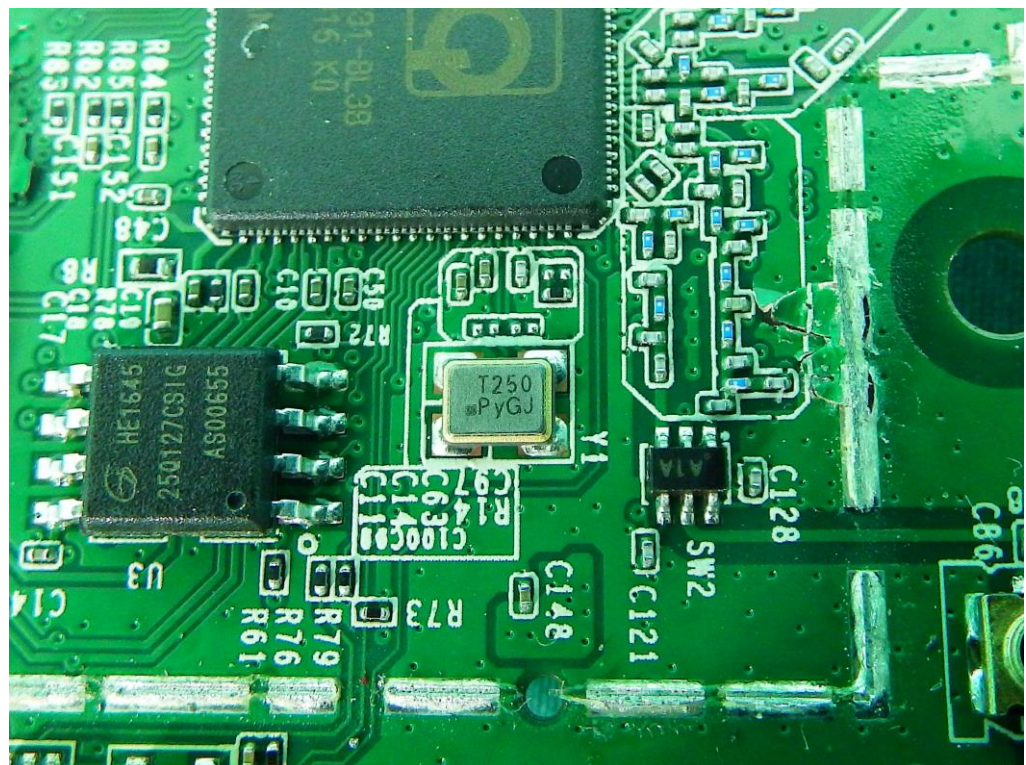

Brand Name: Electrolux Model No.: NIUX-UART-LIT , NIUX-USB-LIT

NIUX-UART-LIT

NIUX-USB-LIT