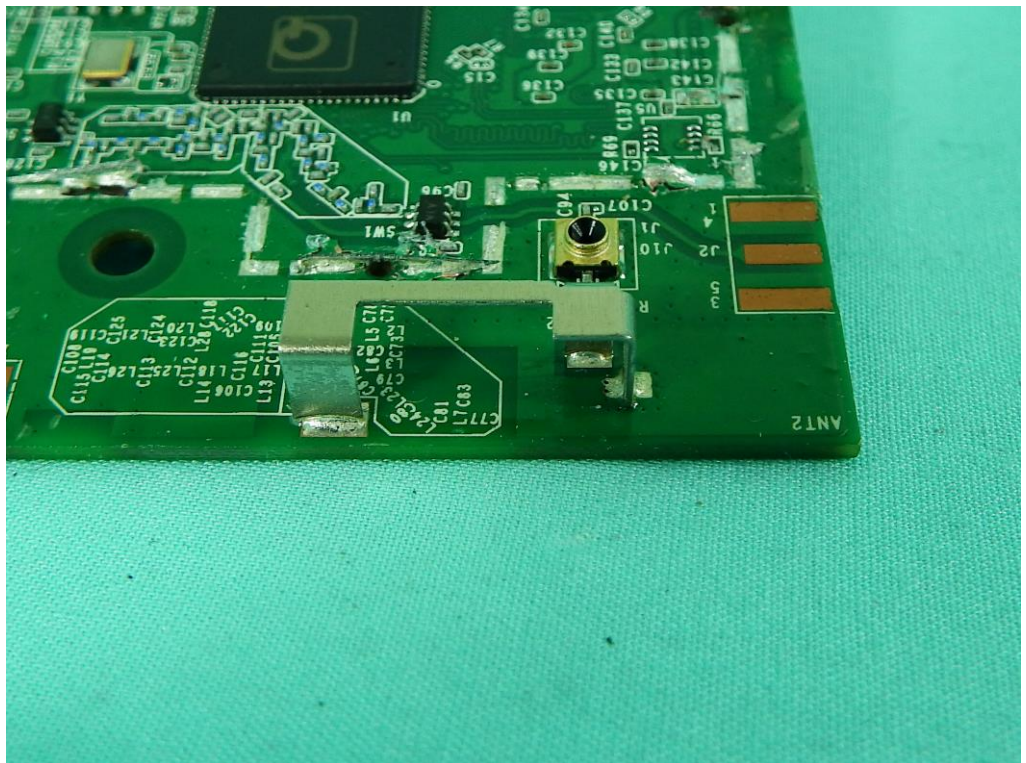

Brand Name: Electrolux Model No.: NIUX-UART-LIT , NIUX-USB-LIT

NIUX-UART-LIT

NIUX-USB-LIT