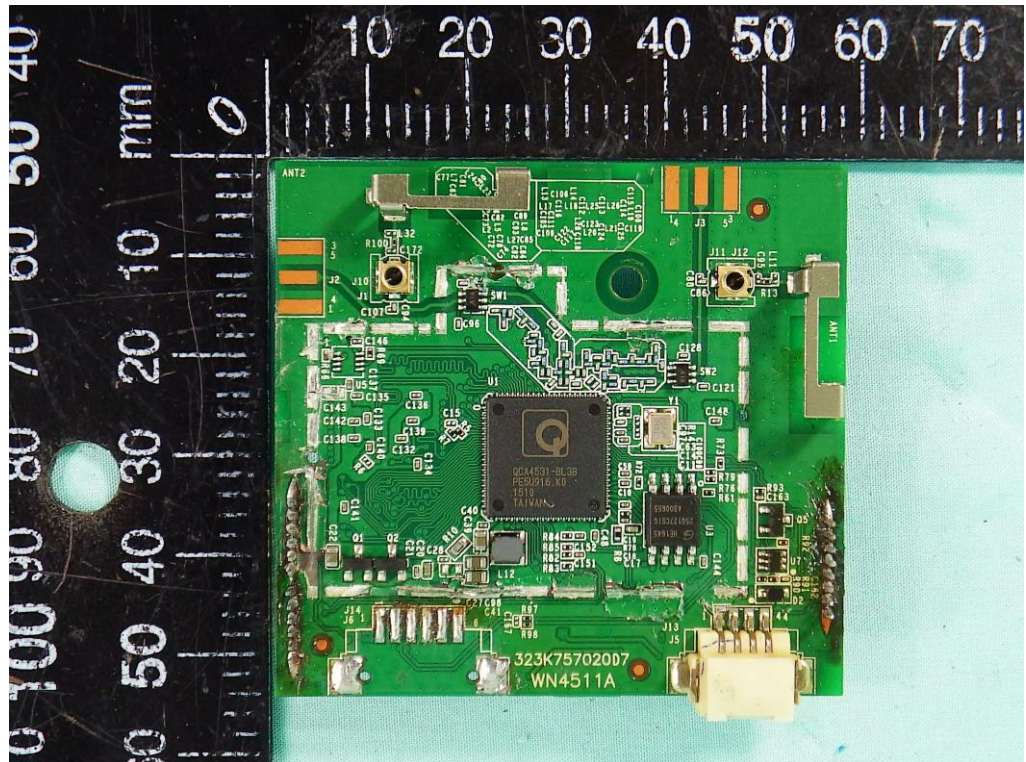

Brand Name: Electrolux Model No.: NIUX-UART-LIT , NIUX-USB-LIT

NIUX-UART-LIT

NIUX-USB-LIT