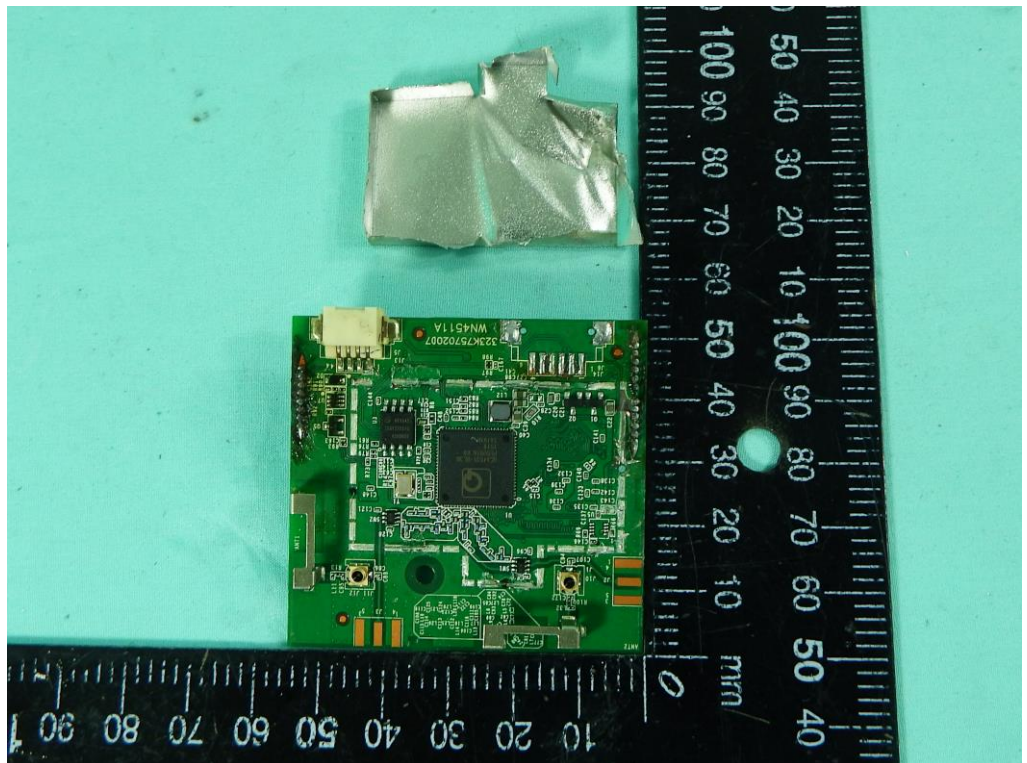

Brand Name: Electrolux Model No.: NIUX-UART-LIT , NIUX-USB-LIT

NIUX-UART-LIT

NIUX-USB-LIT