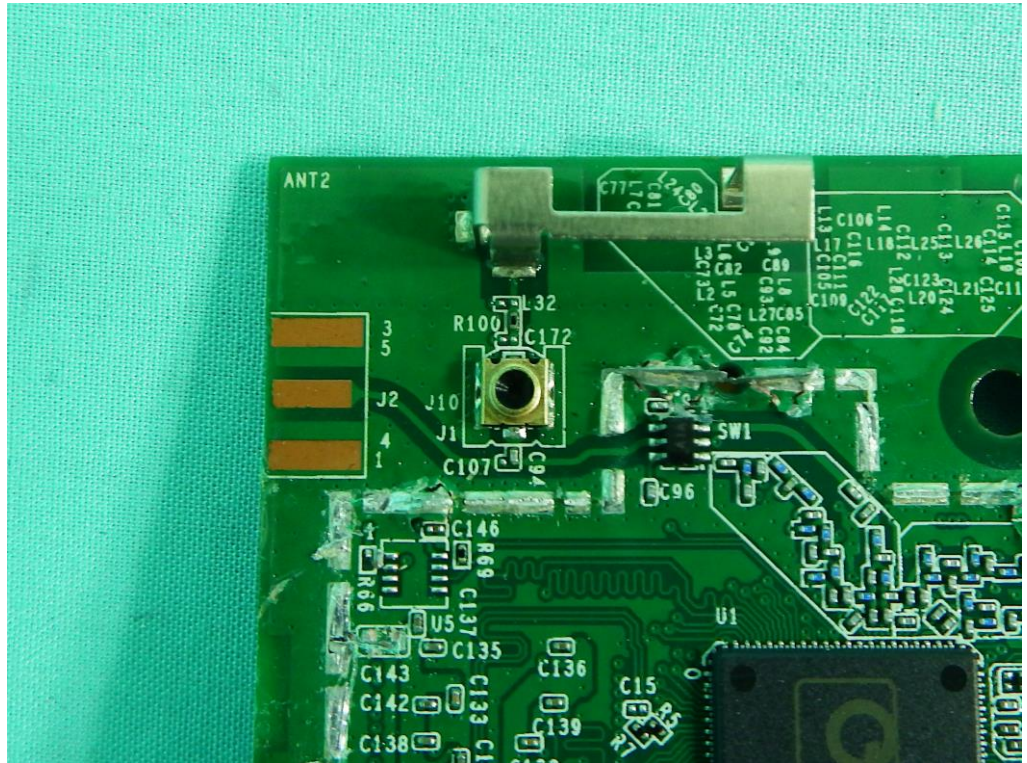

Brand Name: Electrolux Model No.: NIUX-UART-LIT , NIUX-USB-LIT

NIUX-UART-LIT

NIUX-USB-LIT