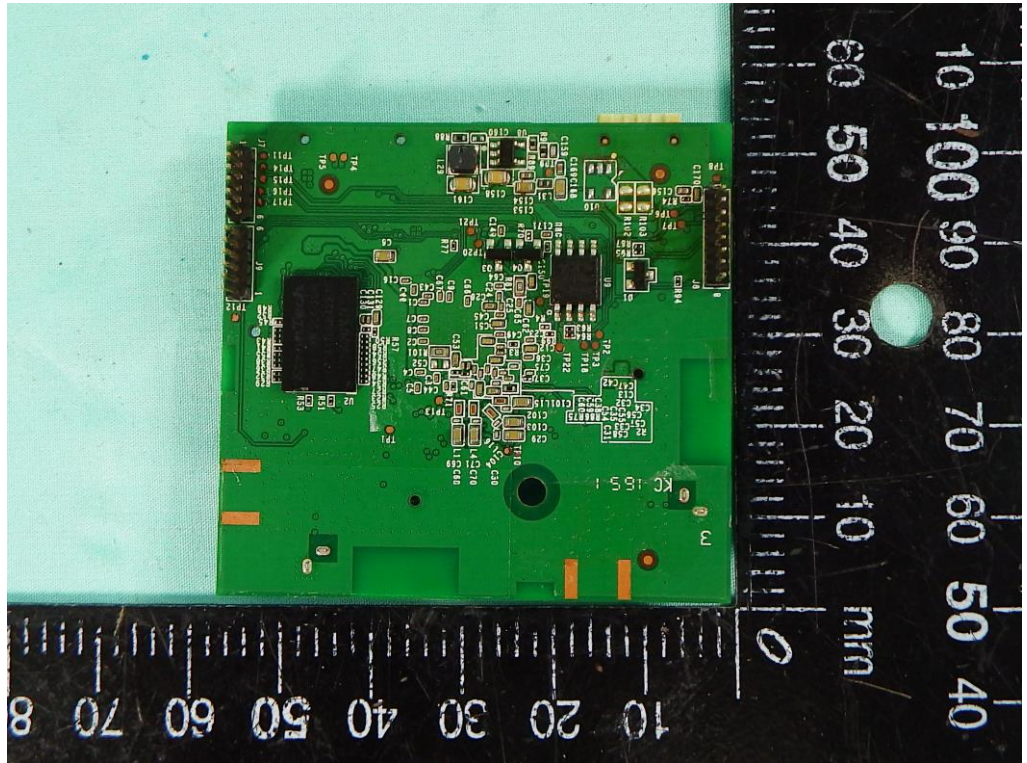

Brand Name: Electrolux Model No.: NIUX-UART-LIT , NIUX-USB-LIT

NIUX-UART-LIT

NIUX-USB-LIT