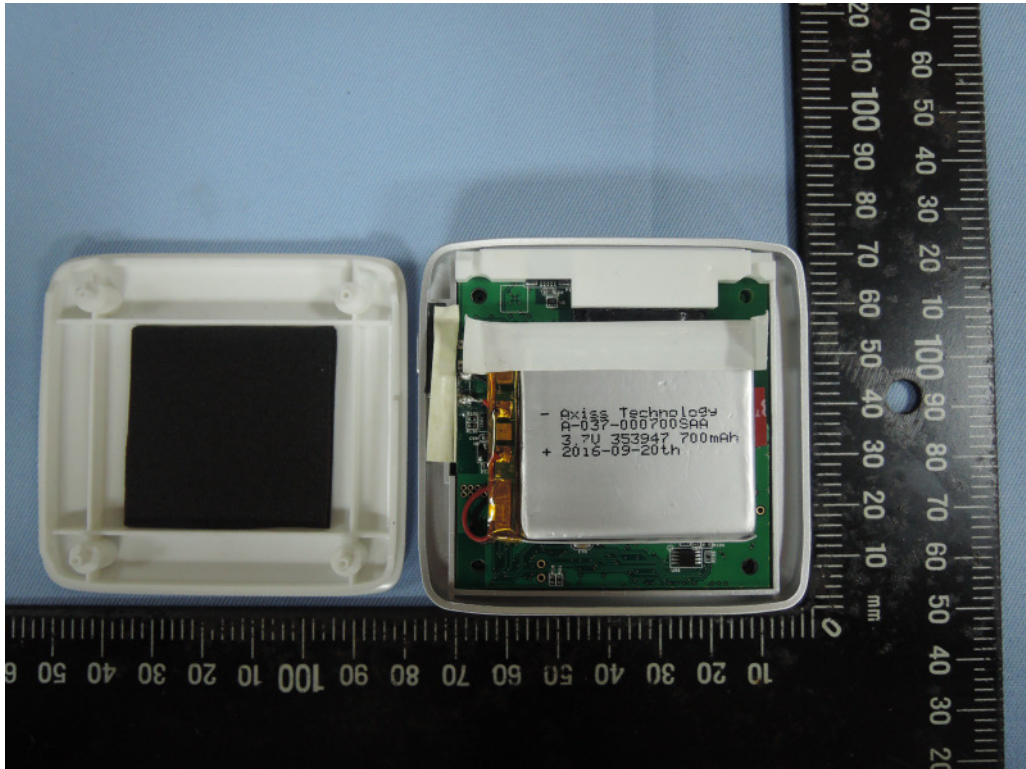

Product: 心電圖機 / QT ECG

Brand Name: QT Medical

Type Identification: QTERD100

Product: 心電圖機 / QT ECG  
Brand Name: QT Medical  
Type Identification: QTERD100

Product: 心電圖機 / QT ECG  
Brand Name: QT Medical  
Type Identification: QTERD100