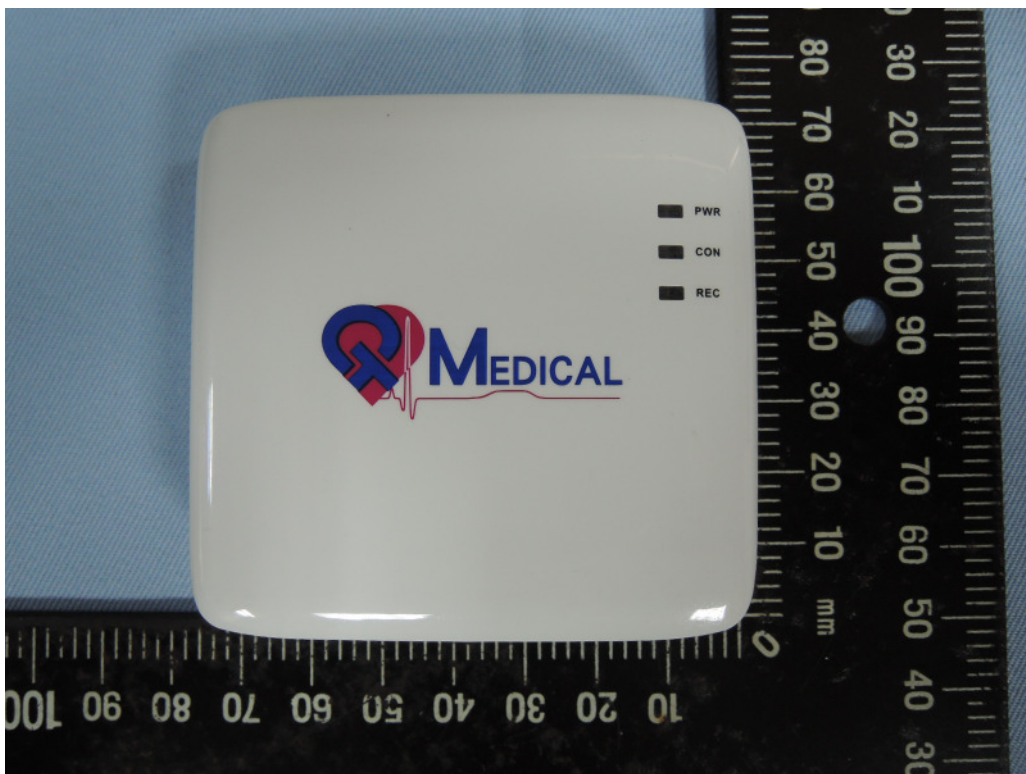

Product: 心電圖機 / QT ECG

Brand Name: QT Medical

Type Identification: QTERD100

Product: 心電圖機 / QT ECG

Brand Name: QT Medical

Type Identification: QTERD100

Product: 心電圖機 / QT ECG

Brand Name: QT Medical

Type Identification: QTERD100

Product: 心電圖機 / QT ECG

Brand Name: QT Medical

Type Identification: QTERD100