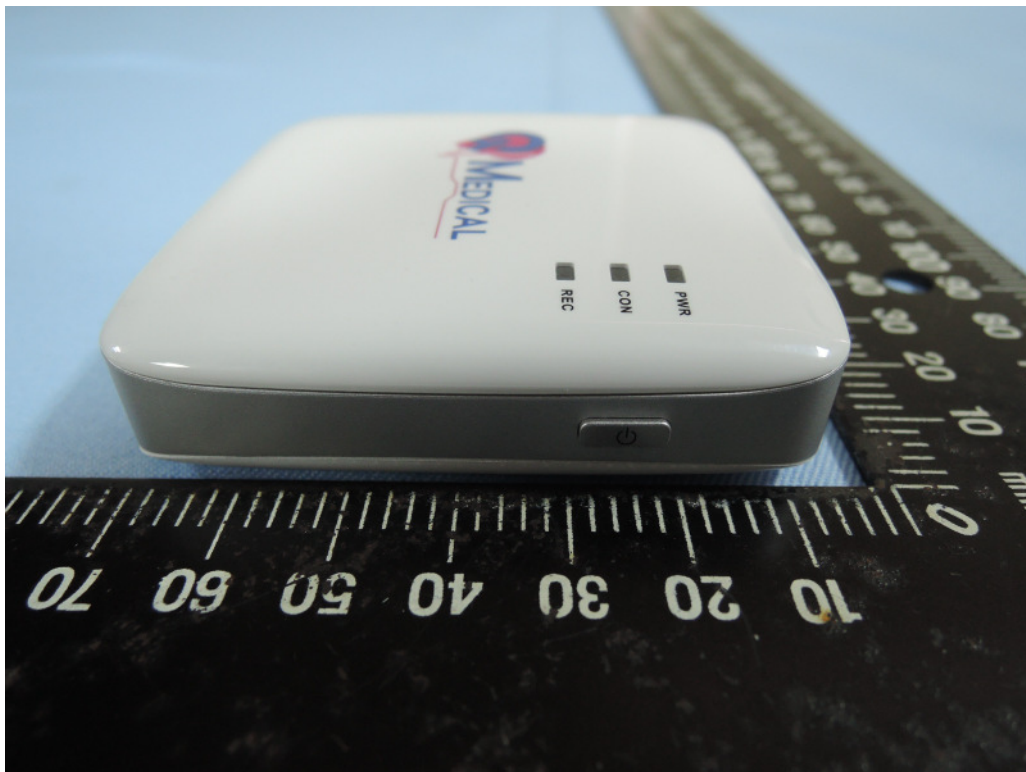

Product: 心電圖機 / QT ECG

Brand Name: QT Medical

Type Identification: QTERD100

Product: 心電圖機 / QT ECG

Brand Name: QT Medical

Type Identification: QTERD100

Product: 心電圖機 / QT ECG

Brand Name: QT Medical

Type Identification: QTERD100

Product: 心電圖機 / QT ECG

Brand Name: QT Medical

Type Identification: QTERD100