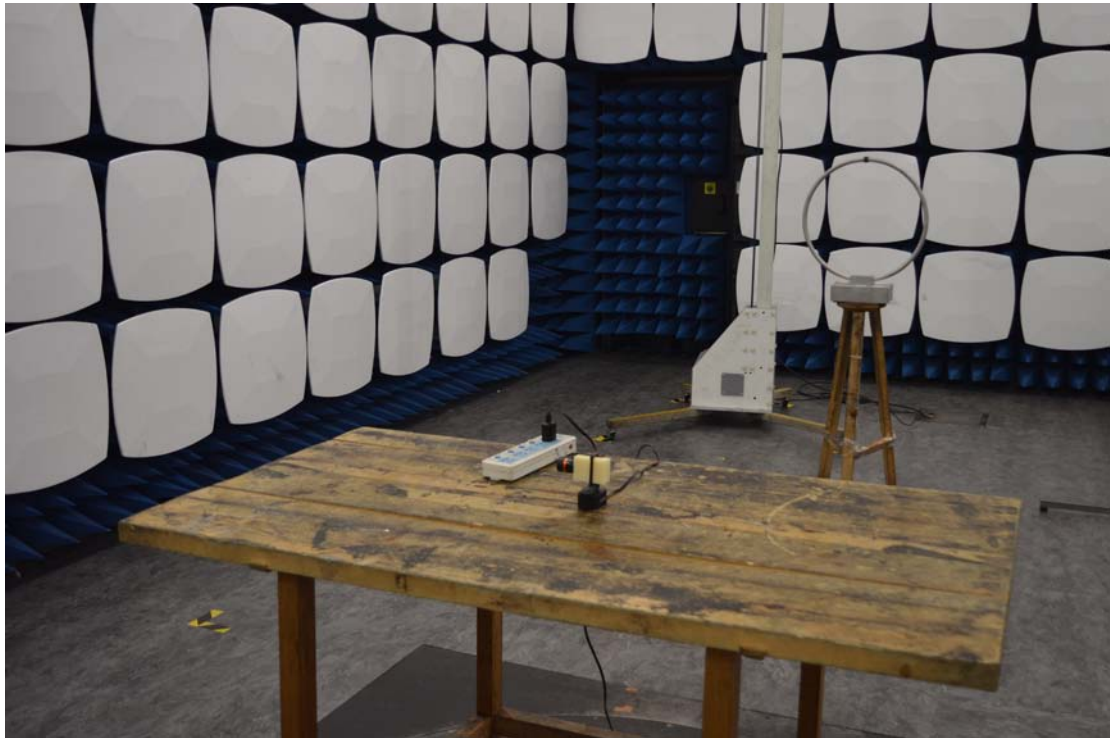

## Test Setup Photos

1. Conducted emission main's port front view

2. Conducted emission main's port side view

### 3. Radiated emission (9KHz-30MHz)

### 4. Radiated emission (30MHz-1GHz)