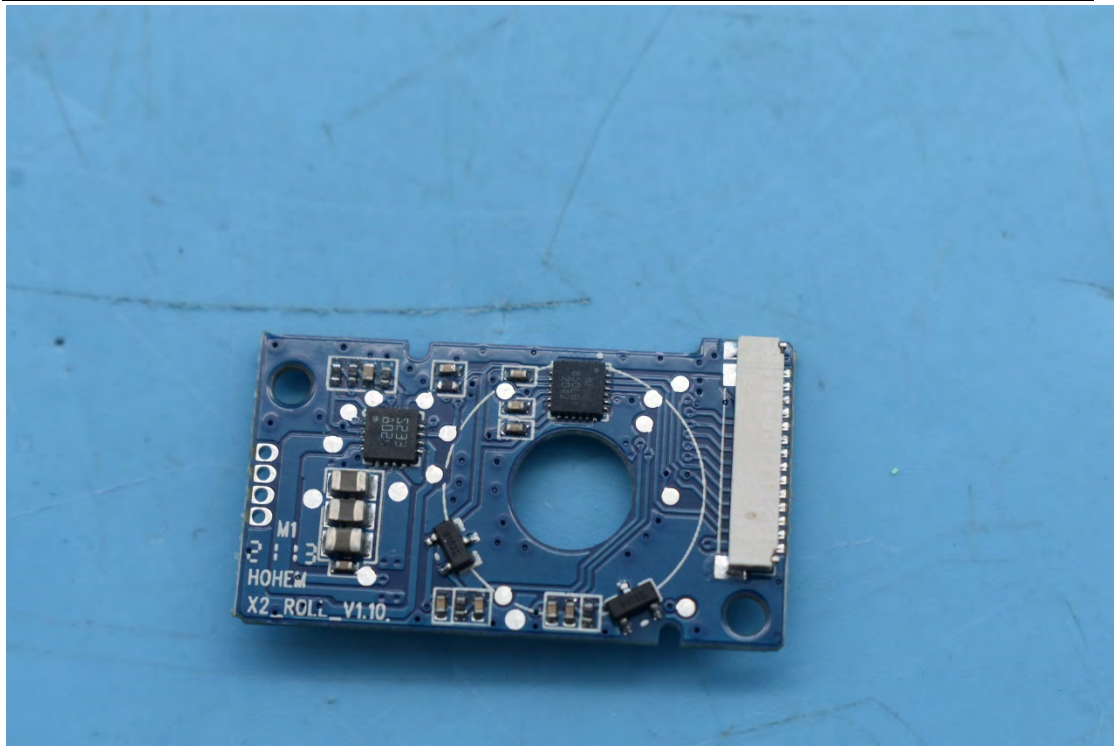

FCC ID:2AIB7X2, MODEL NAME:iSteady X2

Internal Photos

1. EUT uncover view

2. Antenna view