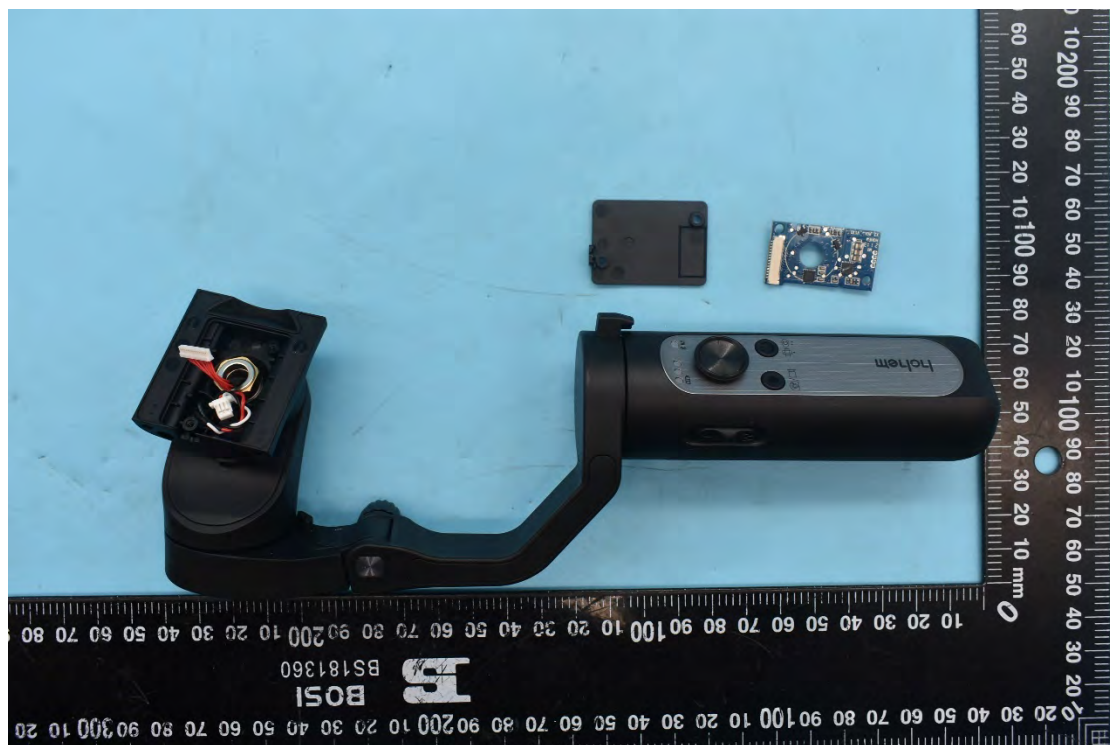

FCC ID:2AIB7X2, MODEL NAME:iSteady X2

Internal Photos

1. EUT uncover view

2. Antenna view