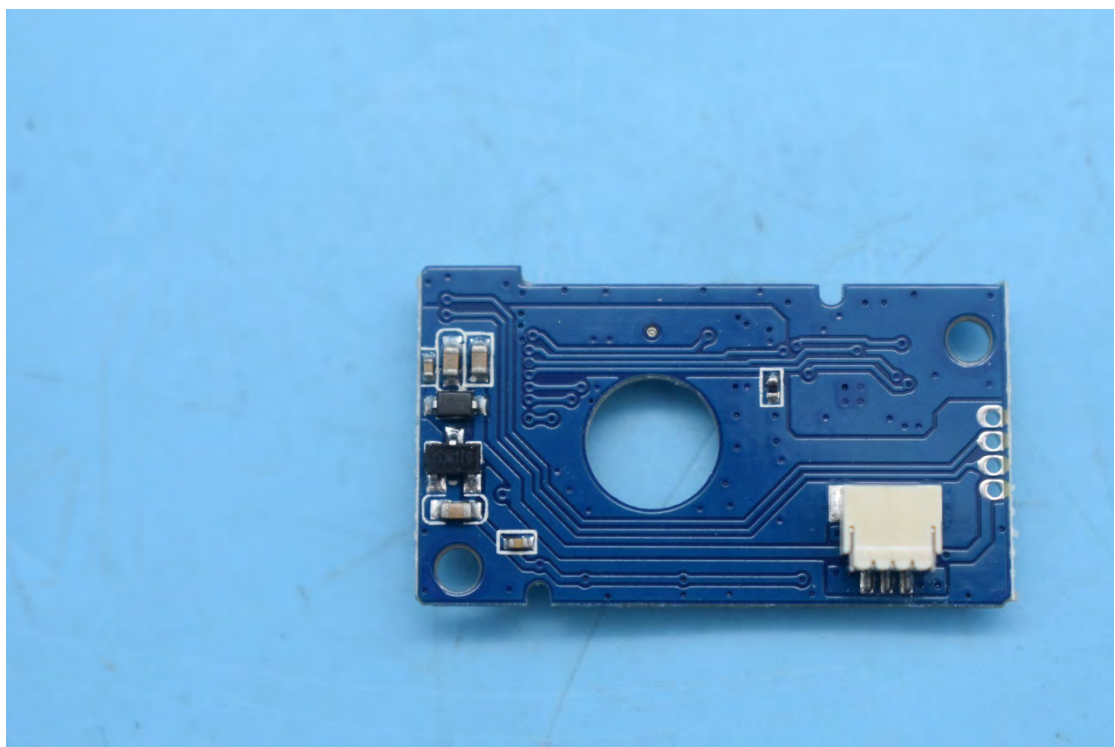

FCC ID:2AIB7X2, MODEL NAME:iSteady X2

Internal Photos

1. EUT uncover view

2. Antenna view