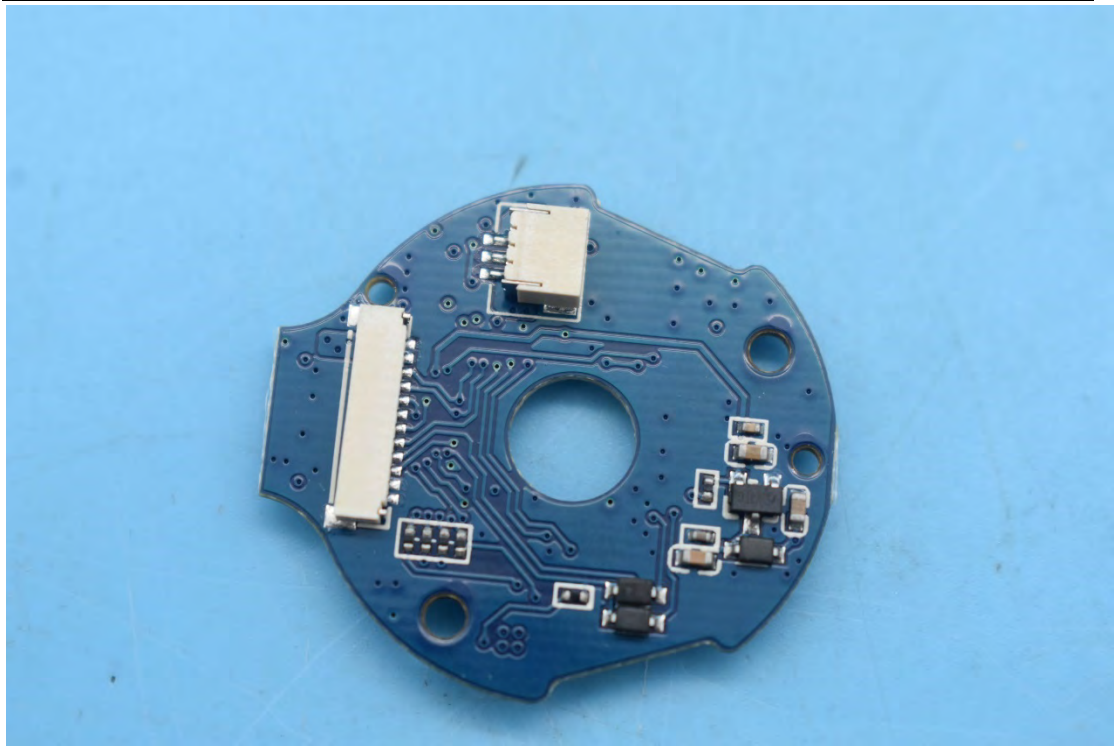

FCC ID:2AIB7X2, MODEL NAME:iSteady X2

Internal Photos

1. EUT uncover view

2. Antenna view