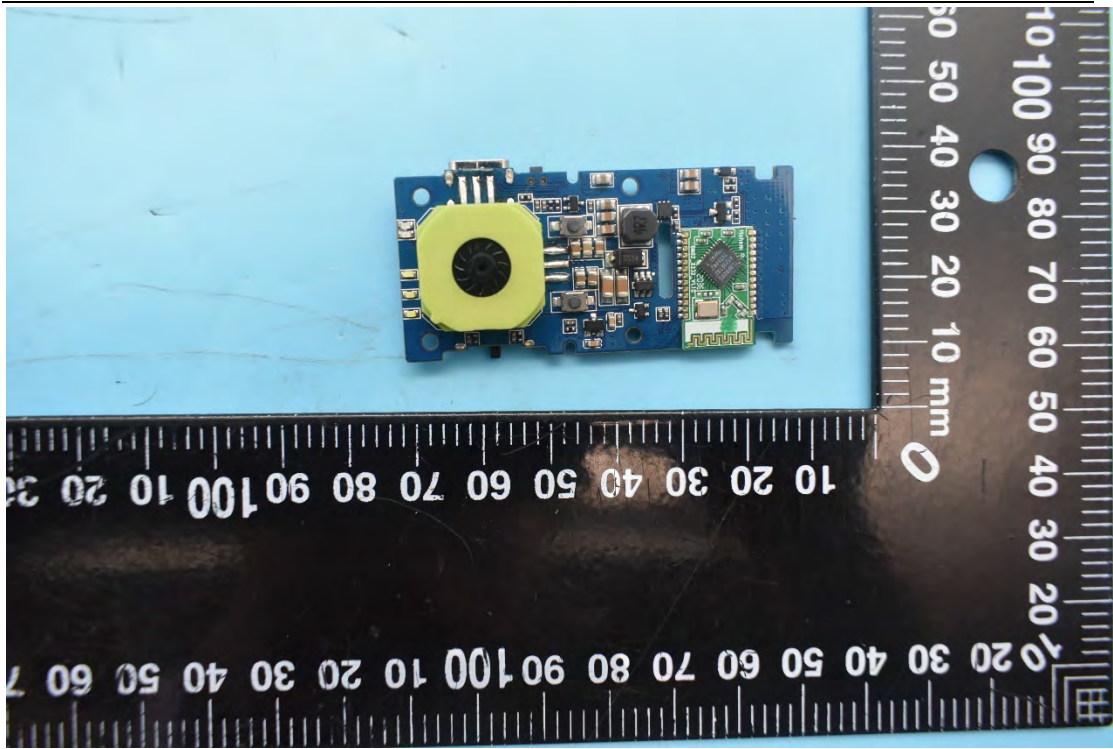

FCC ID:2AIB7X2, MODEL NAME:iSteady X2

Internal Photos

1. EUT uncover view

2. Antenna view