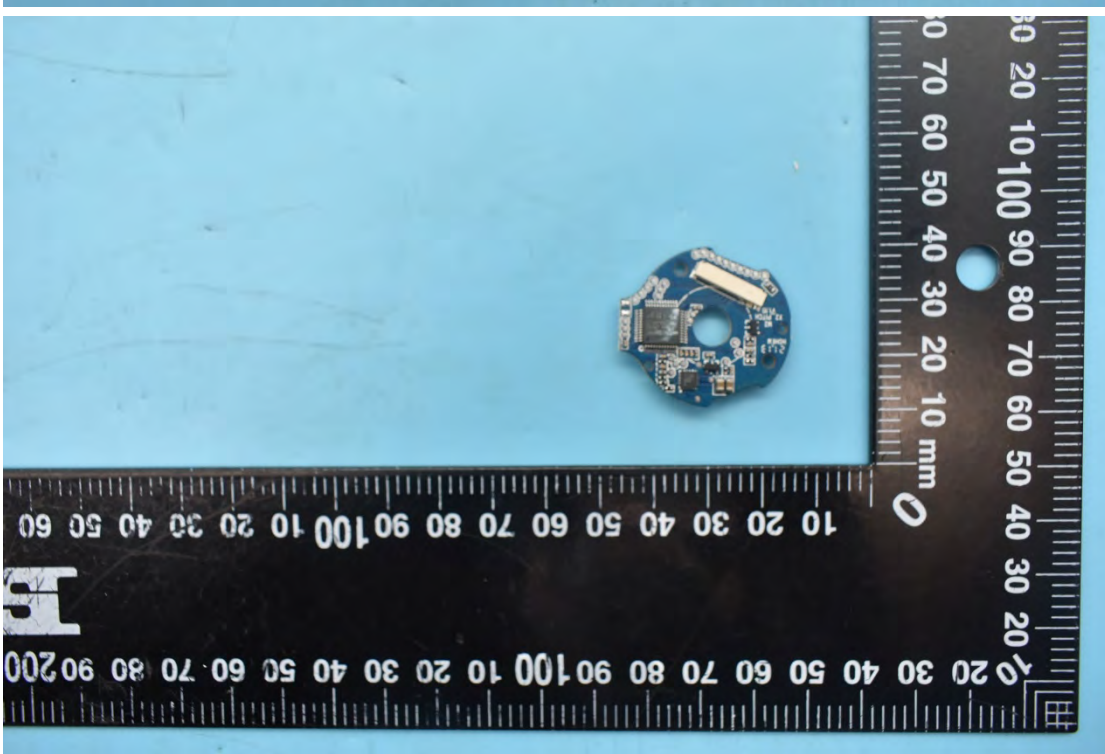

FCC ID:2AIB7X2, MODEL NAME:iSteady X2

Internal Photos

1. EUT uncover view

2. Antenna view