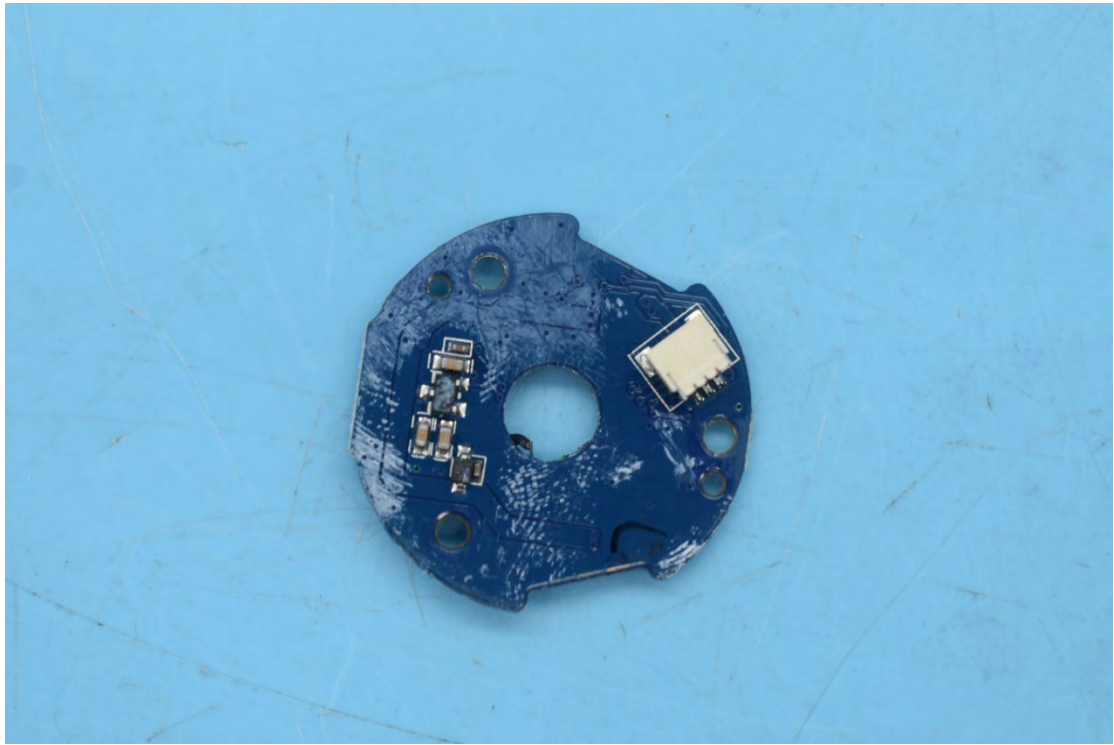

FCC ID:2AIB7X2, MODEL NAME:iSteady X2

Internal Photos

1. EUT uncover view

2. Antenna view