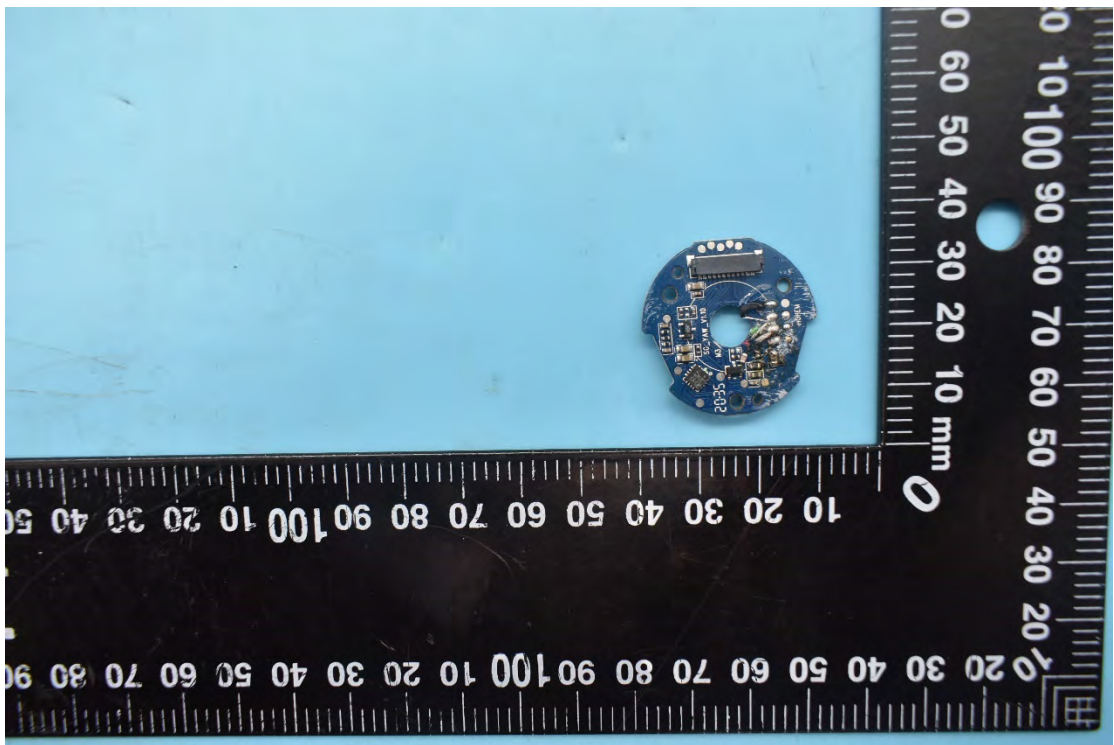

FCC ID:2AIB7X2, MODEL NAME:iSteady X2

Internal Photos

1. EUT uncover view

2. Antenna view