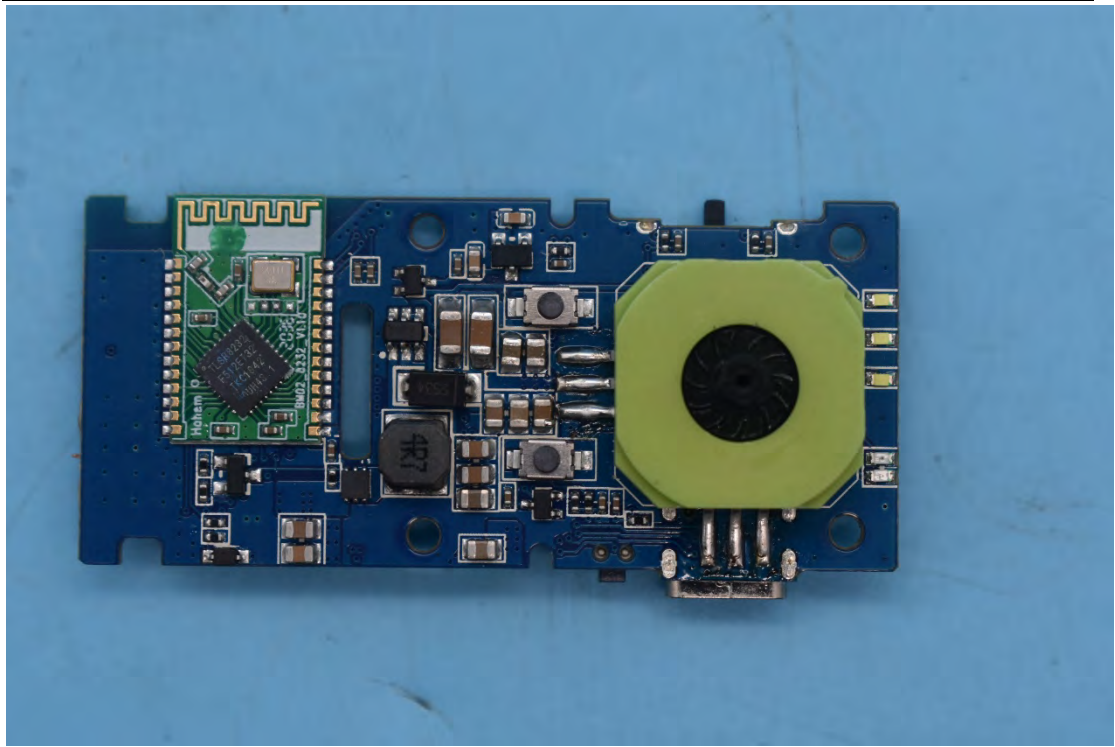

FCC ID:2AIB7X2, MODEL NAME:iSteady X2

Internal Photos

1. EUT uncover view

2. Antenna view