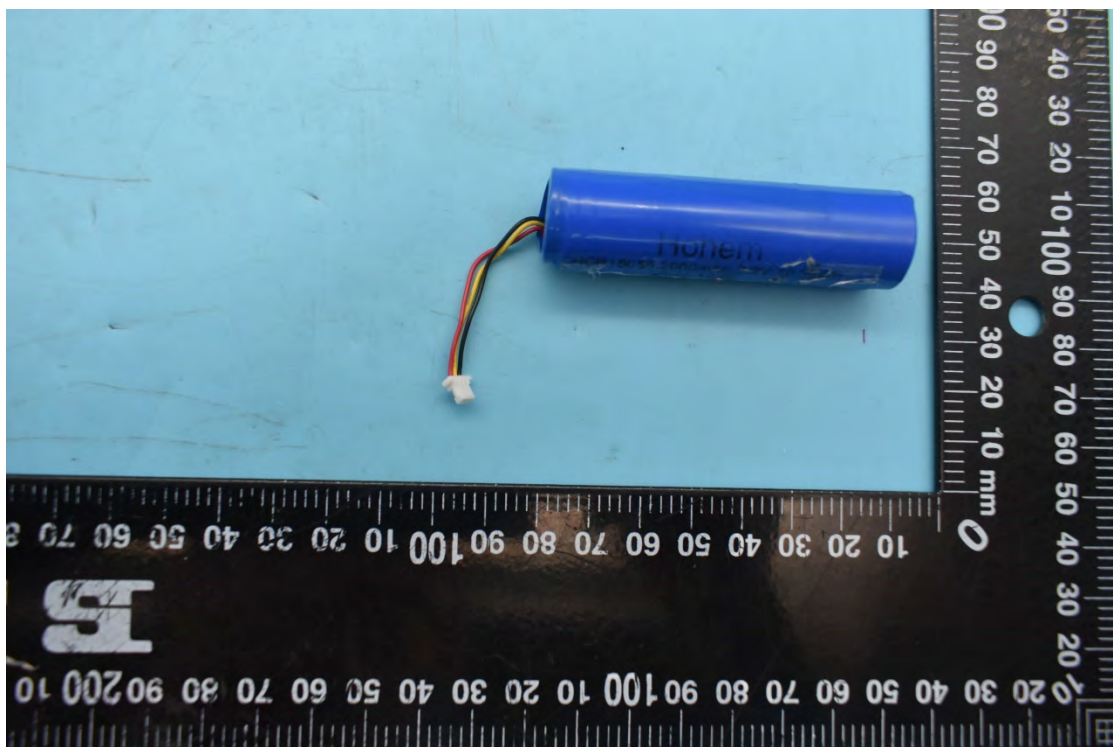

FCC ID:2AIB7X2, MODEL NAME:iSteady X2

Internal Photos

1. EUT uncover view

2. Antenna view