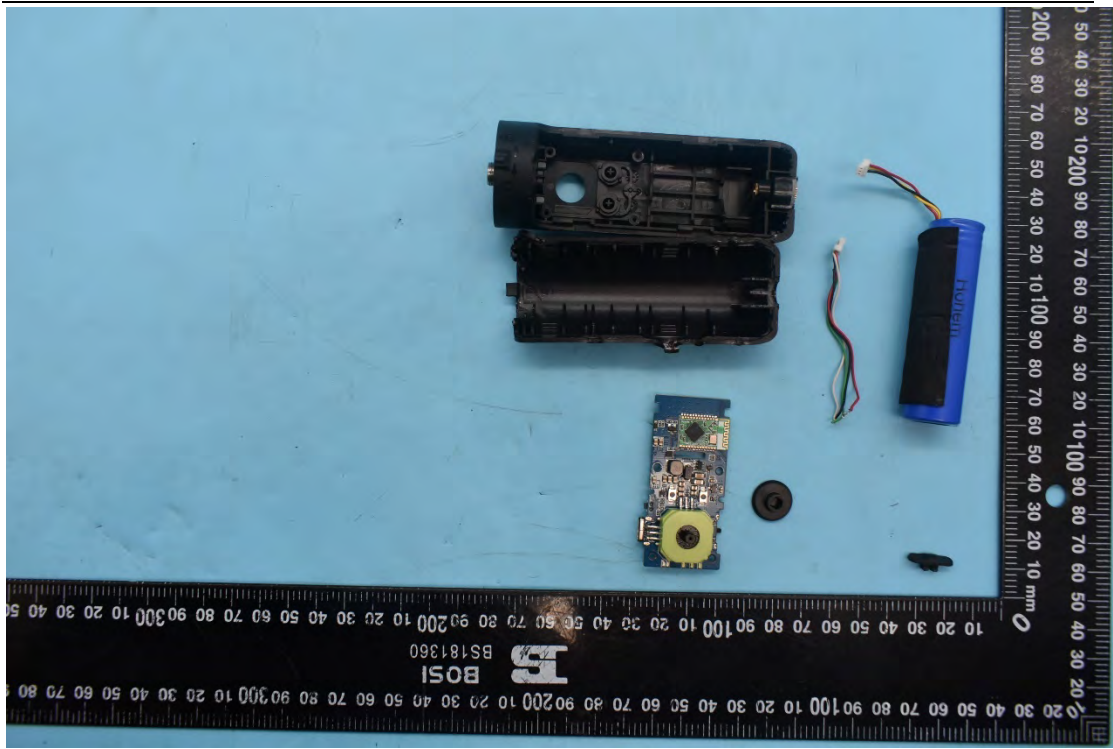

FCC ID:2AIB7X2, MODEL NAME:iSteady X2

Internal Photos

1. EUT uncover view

2. Antenna view