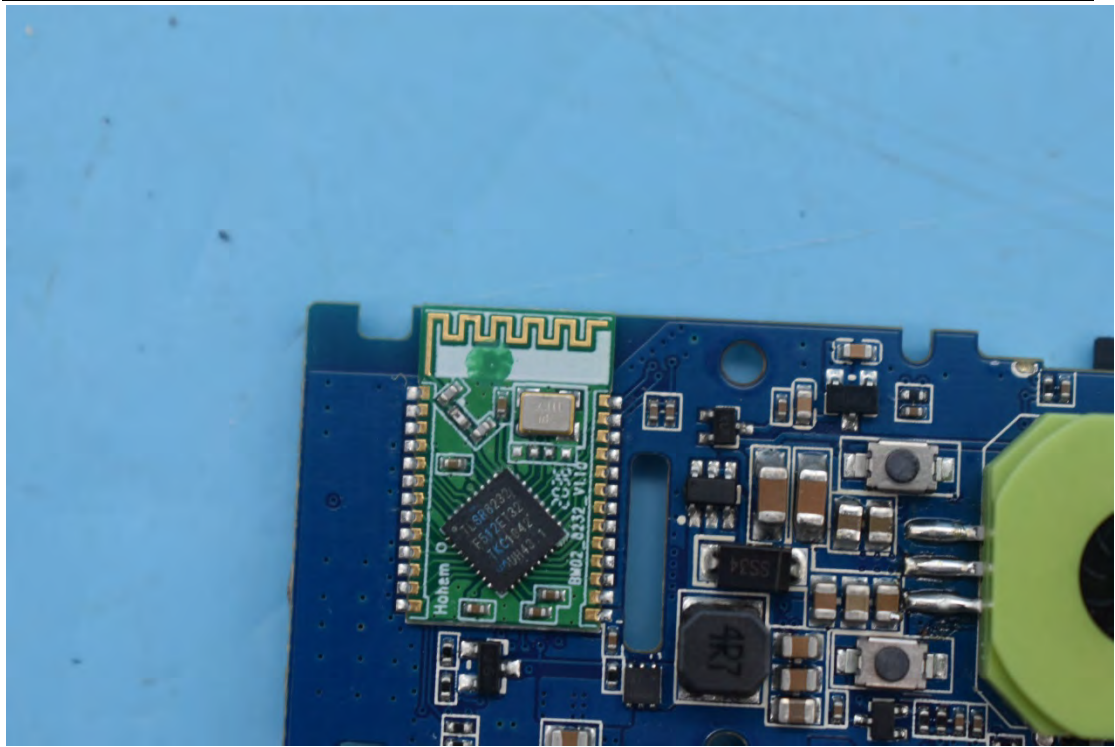

FCC ID:2AIB7X2, MODEL NAME:iSteady X2

Internal Photos

1. EUT uncover view

2. Antenna view