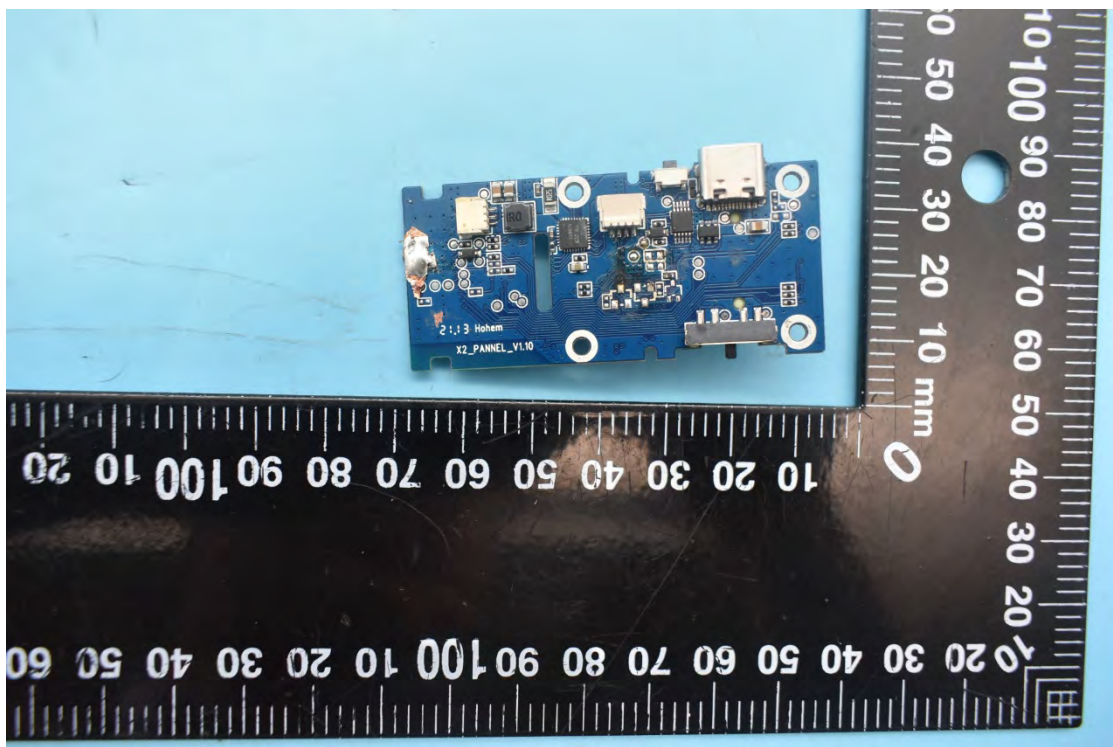

FCC ID:2AIB7X2, MODEL NAME:iSteady X2

Internal Photos

1. EUT uncover view

2. Antenna view