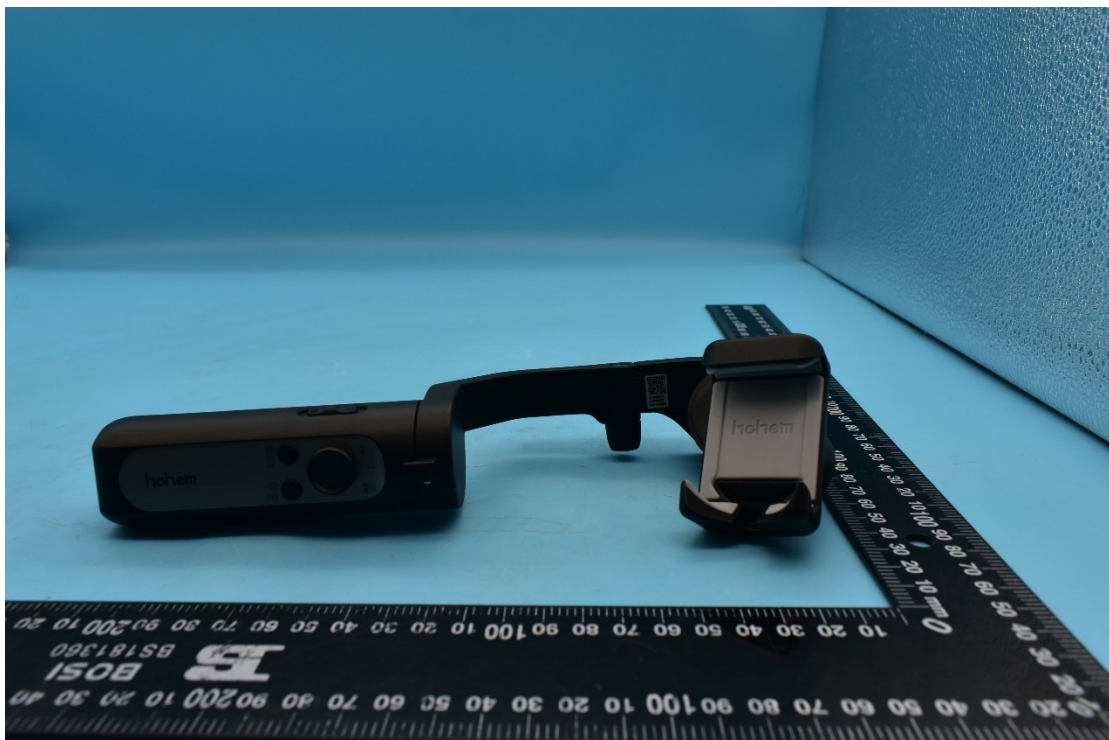

FCC ID:2AIB7X2, MODEL NAME:iSteady X2

External Photos

1. EUT front view

2. EUT rear view

3. EUT left side view

4. EUT right side view

5. EUT top view

6. EUT bottom view