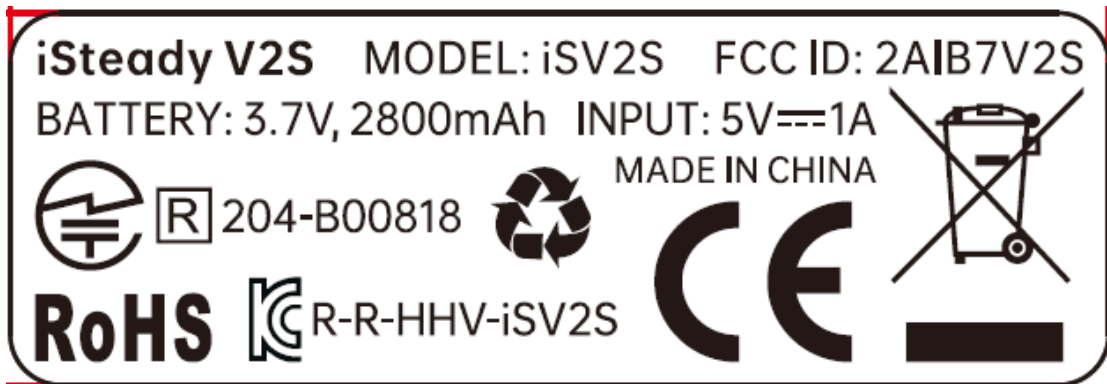

1、 Label

Size:24*8.1mm

Color: Black lettering on a white background

Material: Sticker

2、 Label location