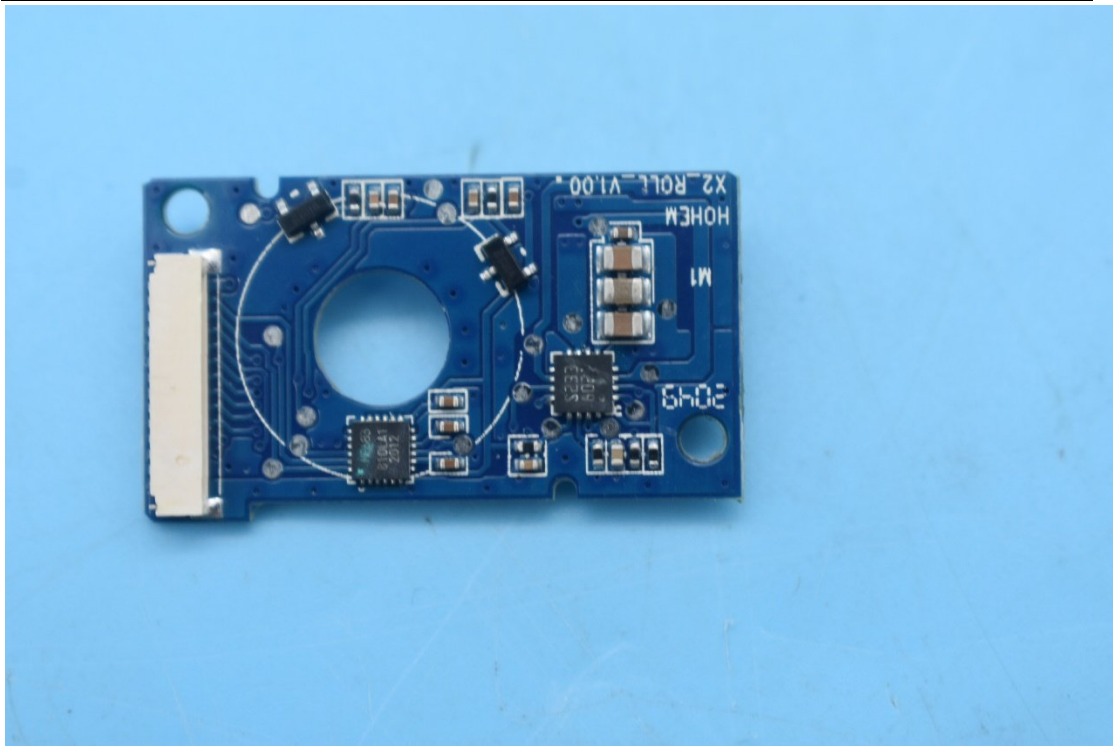

FCC ID:2AIB7V2, MODEL NAME:iSteady V2

Internal Photos

1. EUT uncover view

2. Antenna view