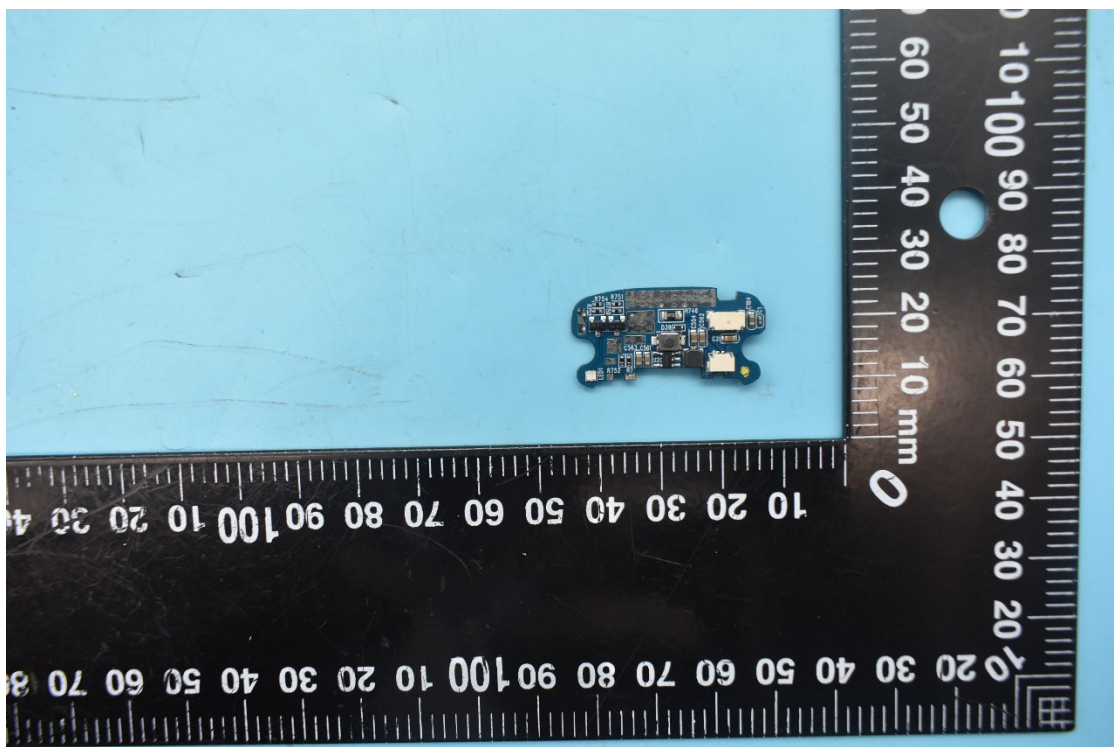

FCC ID:2AIB7V2, MODEL NAME:iSteady V2

Internal Photos

1. EUT uncover view

2. Antenna view