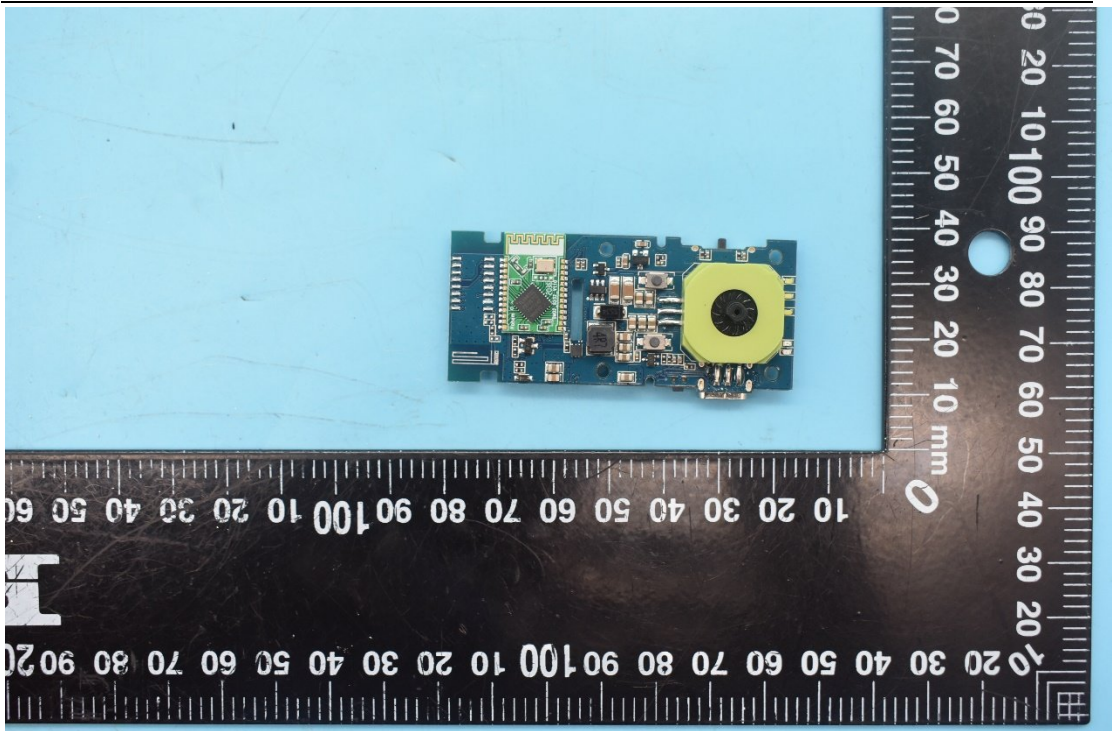

FCC ID:2AIB7V2, MODEL NAME:iSteady V2

Internal Photos

1. EUT uncover view

2. Antenna view