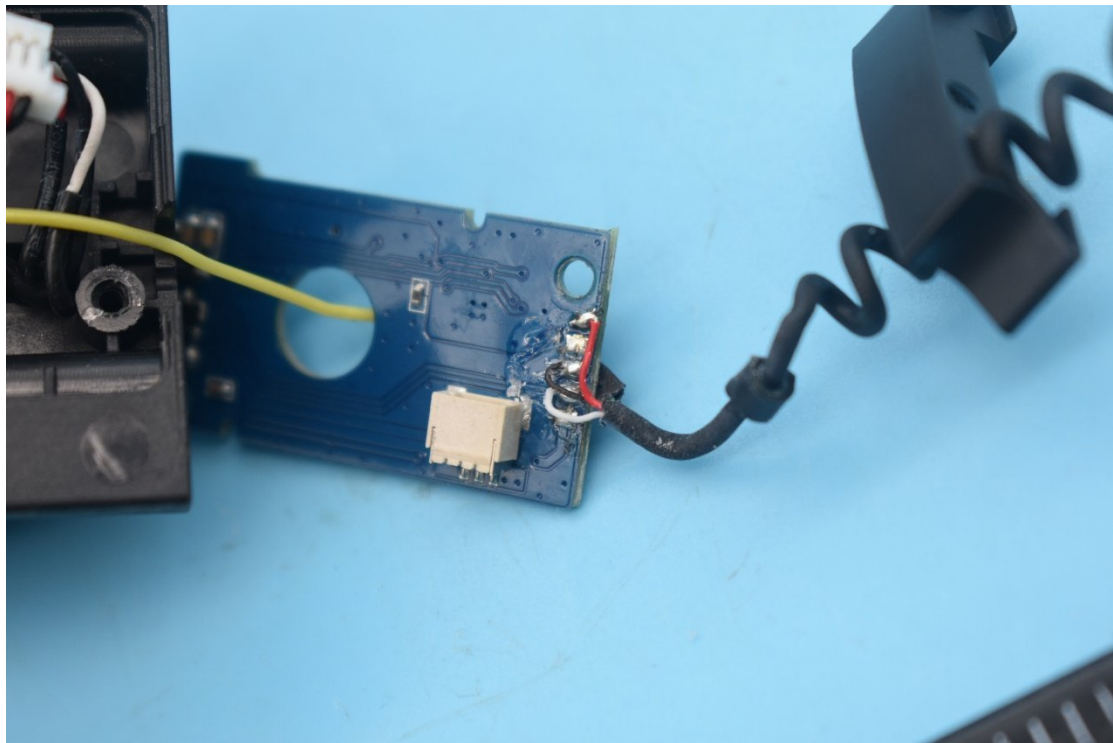

FCC ID:2AIB7V2, MODEL NAME:iSteady V2

Internal Photos

1. EUT uncover view

2. Antenna view