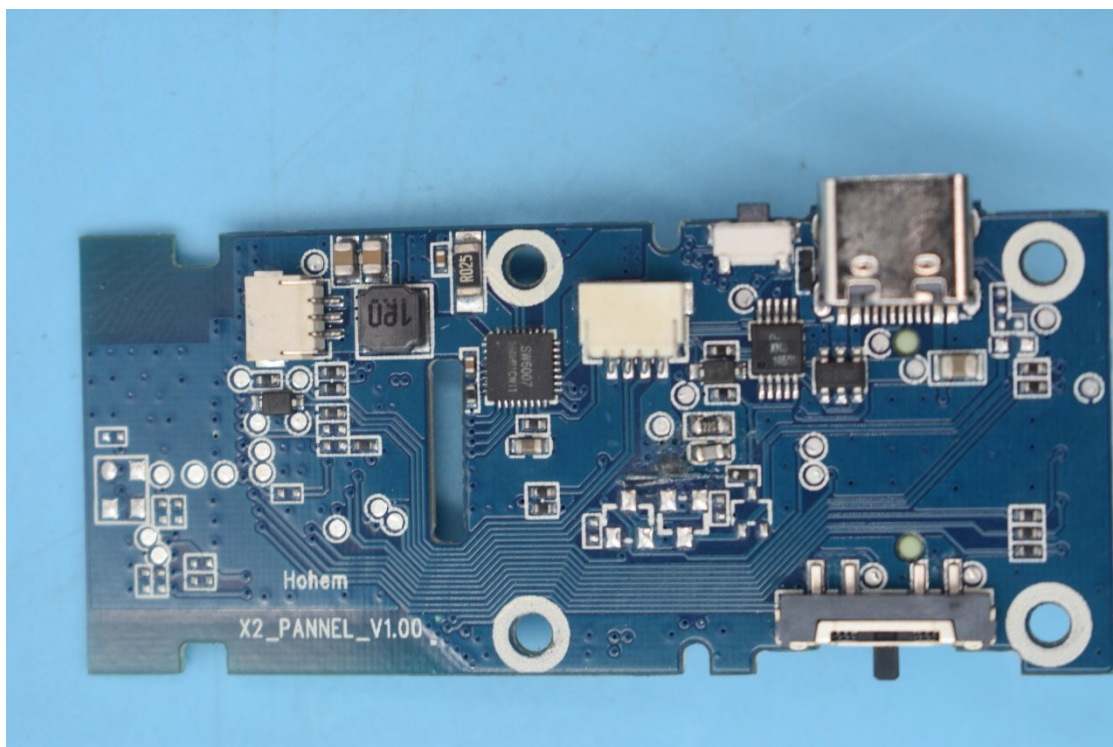

FCC ID:2AIB7V2, MODEL NAME:iSteady V2

Internal Photos

1. EUT uncover view

2. Antenna view