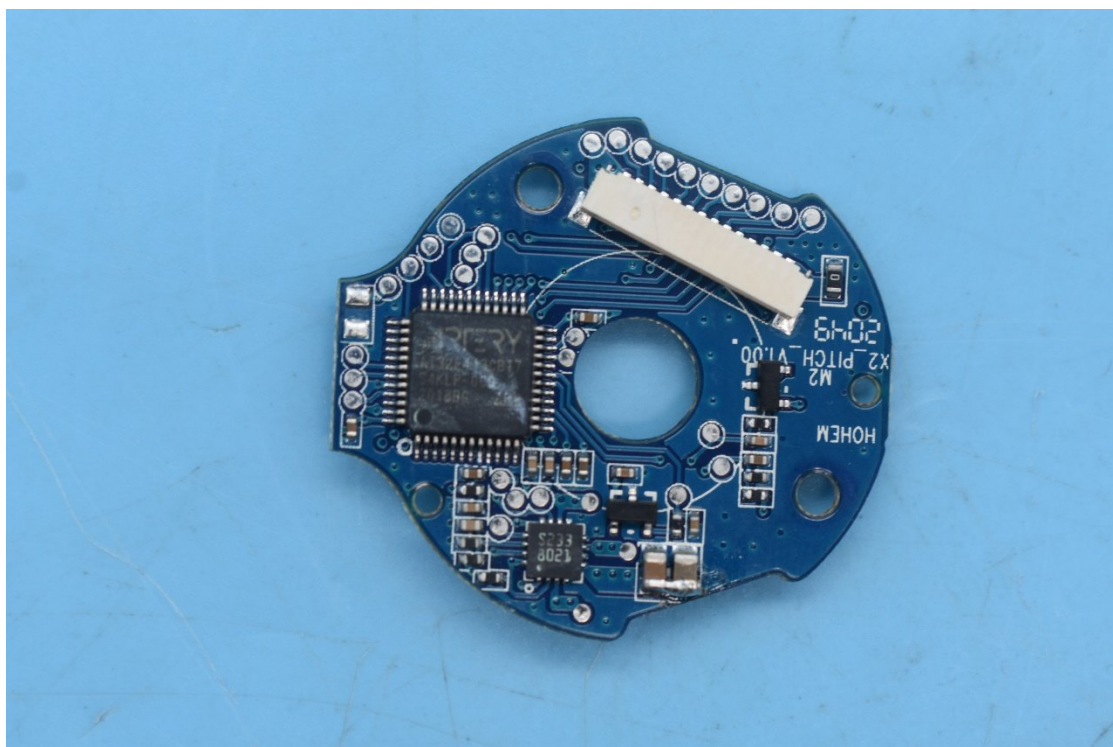

FCC ID:2AIB7V2, MODEL NAME:iSteady V2

Internal Photos

1. EUT uncover view

2. Antenna view