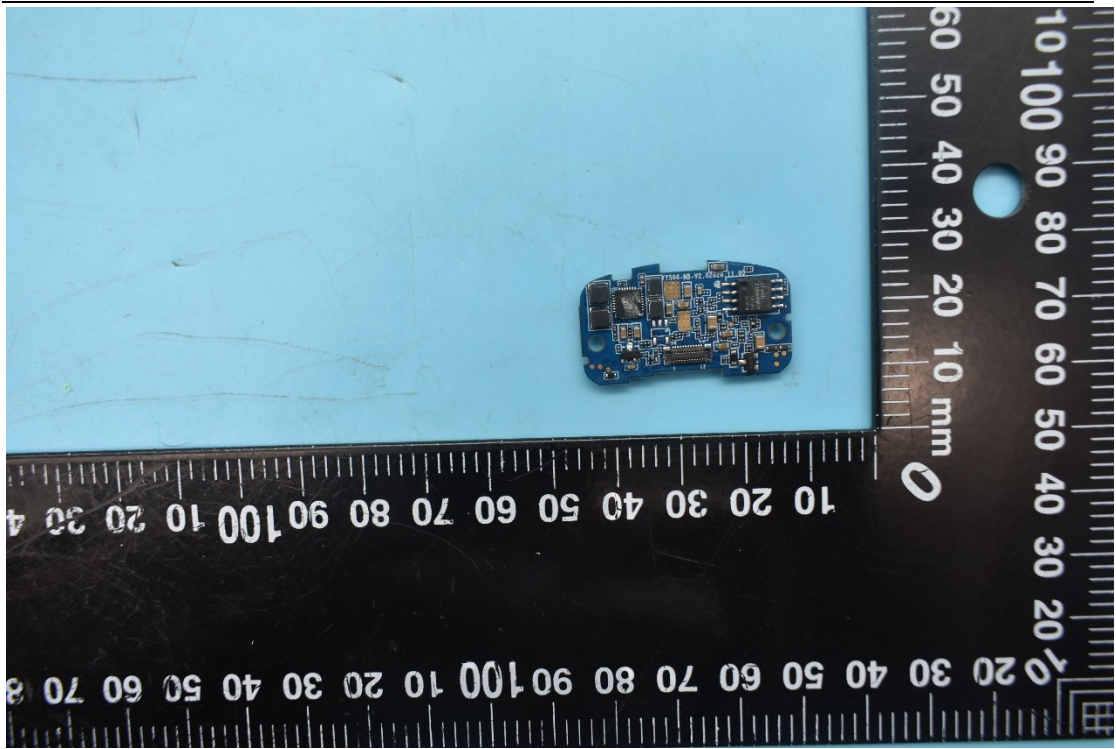

FCC ID:2AIB7V2, MODEL NAME:iSteady V2

Internal Photos

1. EUT uncover view

2. Antenna view