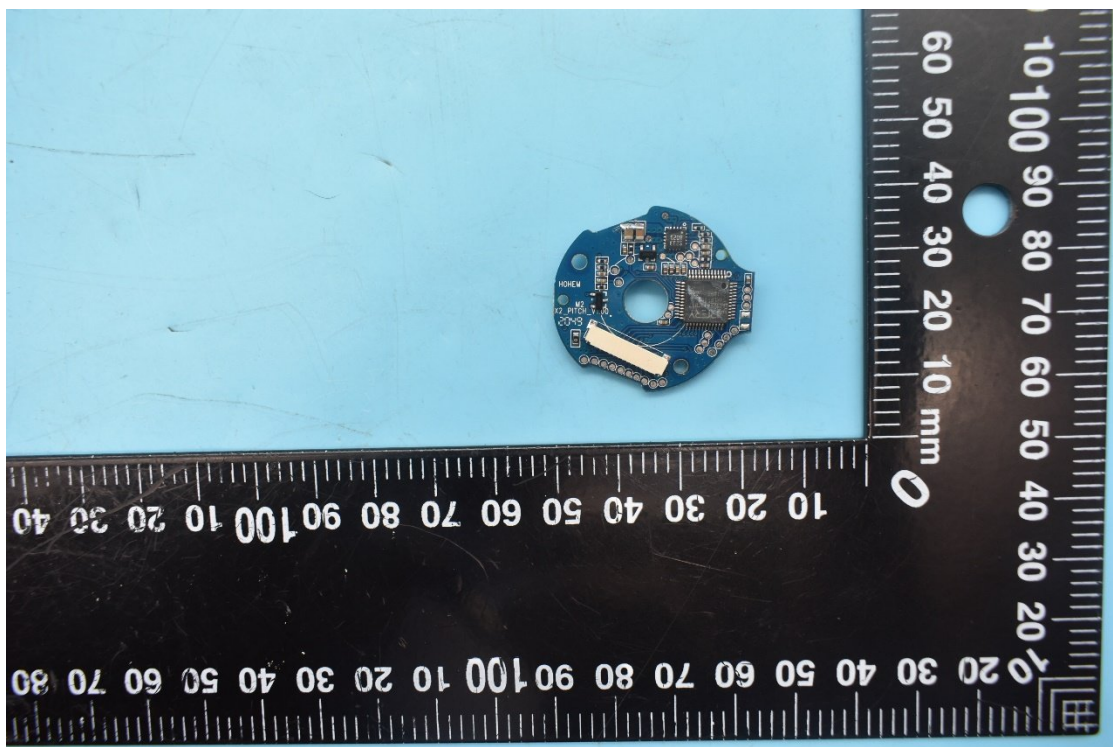

FCC ID:2AIB7V2, MODEL NAME:iSteady V2

Internal Photos

1. EUT uncover view

2. Antenna view