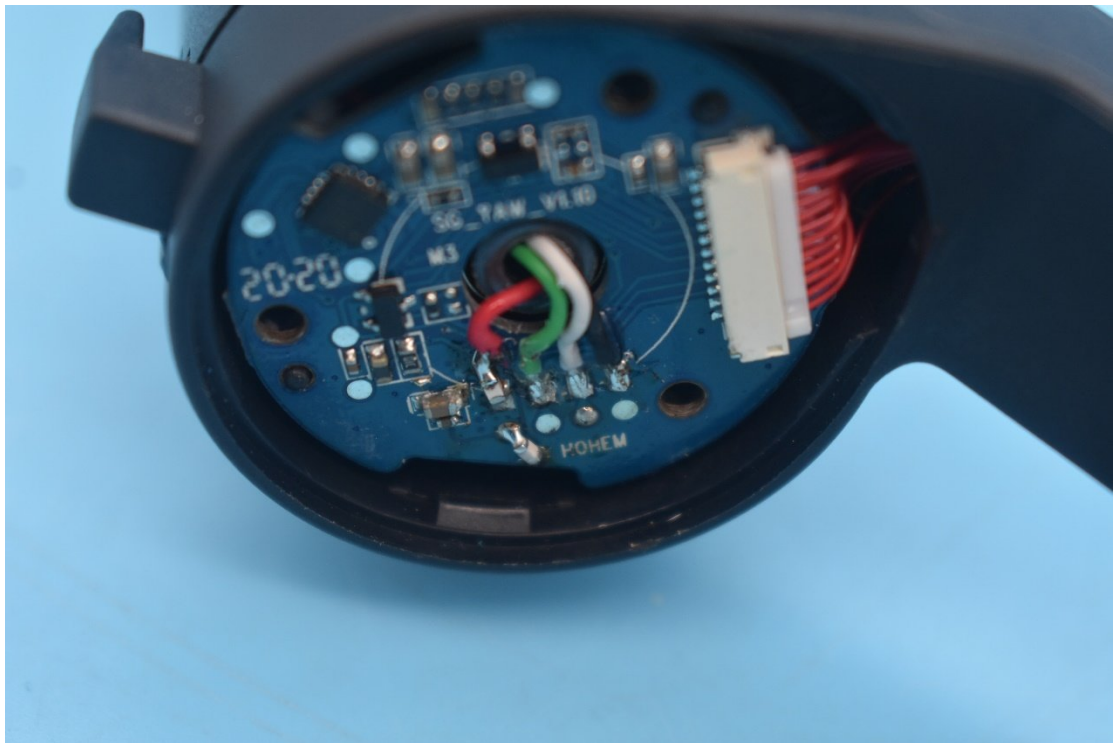

FCC ID:2AIB7V2, MODEL NAME:iSteady V2

Internal Photos

1. EUT uncover view

2. Antenna view