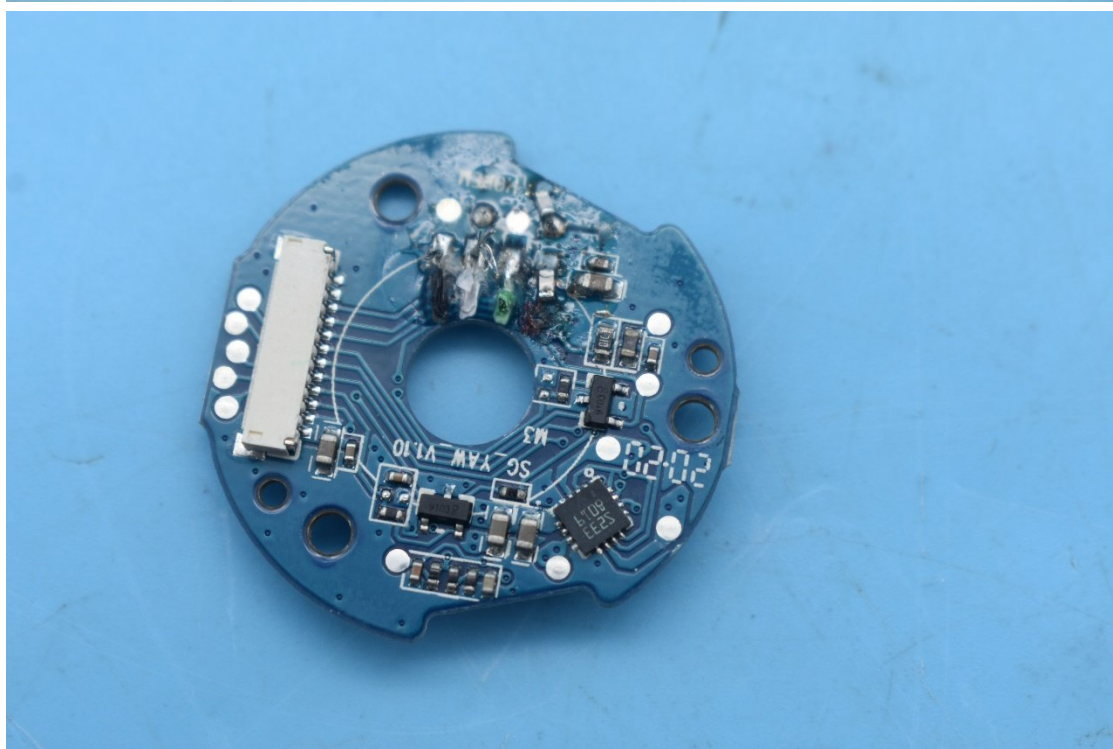

FCC ID:2AIB7V2, MODEL NAME:iSteady V2

Internal Photos

1. EUT uncover view

2. Antenna view