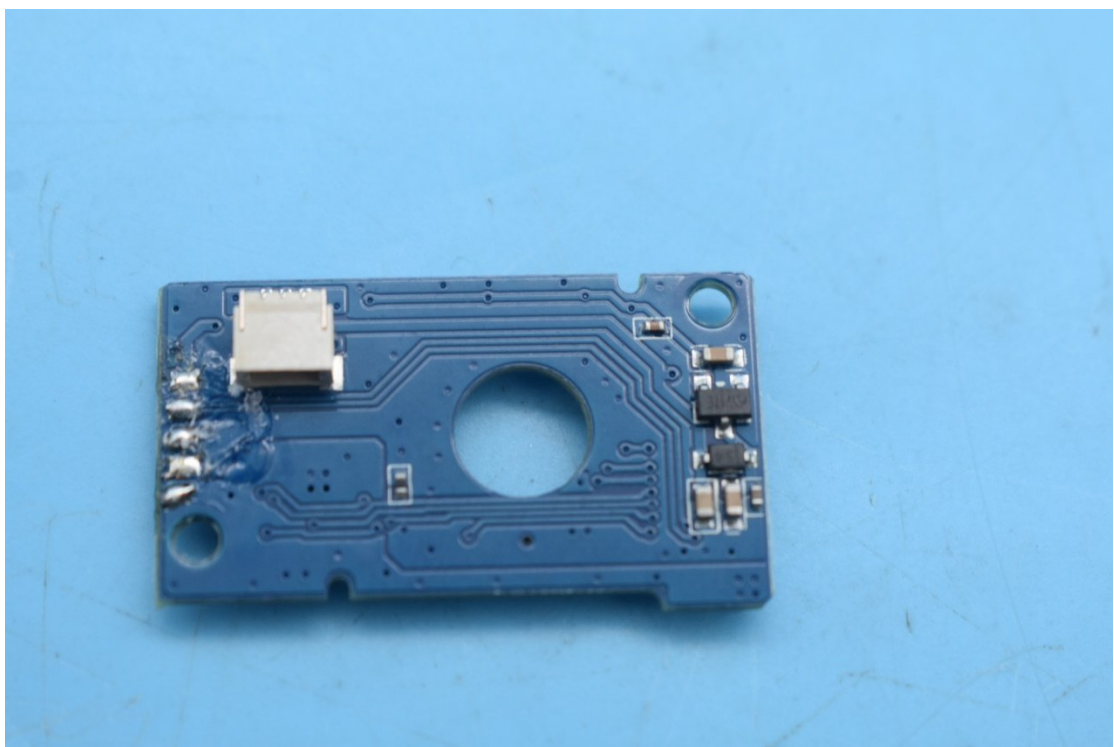

FCC ID:2AIB7V2, MODEL NAME:iSteady V2

Internal Photos

1. EUT uncover view

2. Antenna view