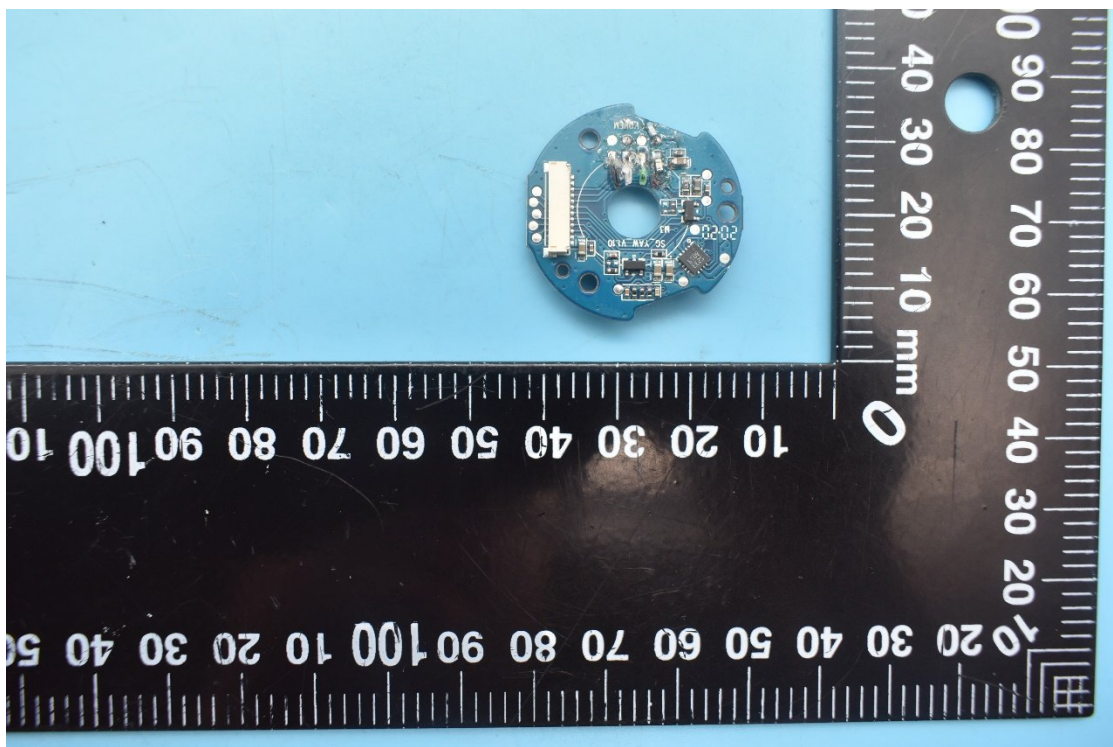

FCC ID:2AIB7V2, MODEL NAME:iSteady V2

Internal Photos

1. EUT uncover view

2. Antenna view