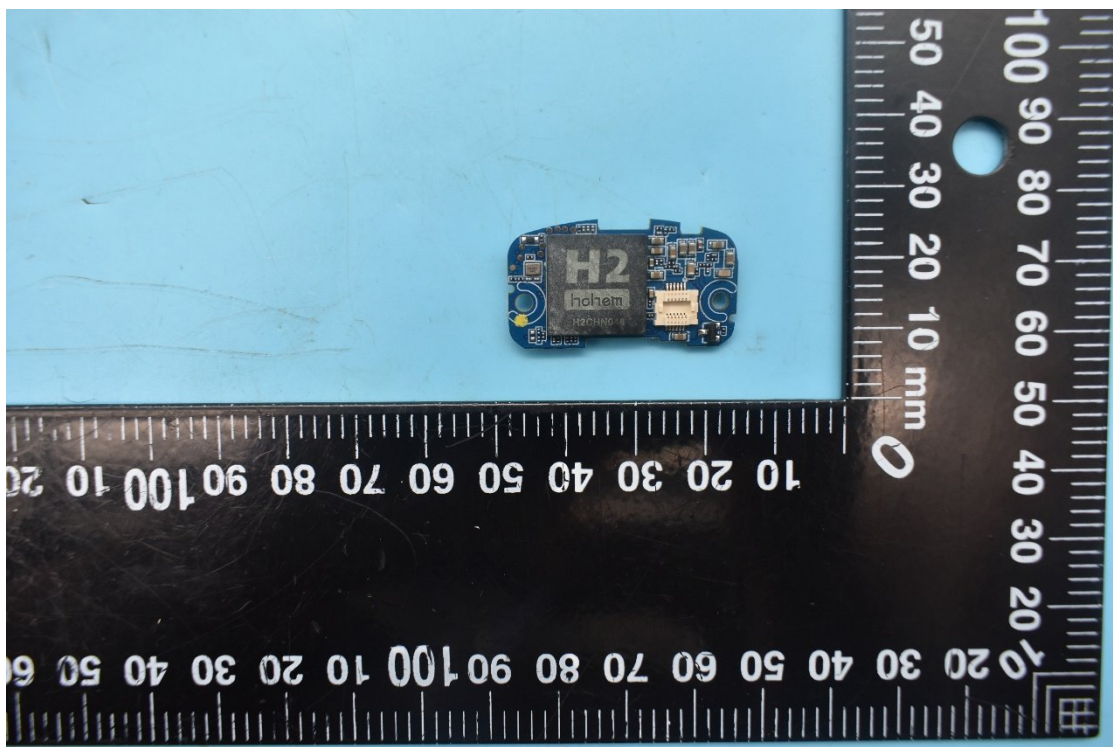

FCC ID:2AIB7V2, MODEL NAME:iSteady V2

Internal Photos

1. EUT uncover view

2. Antenna view