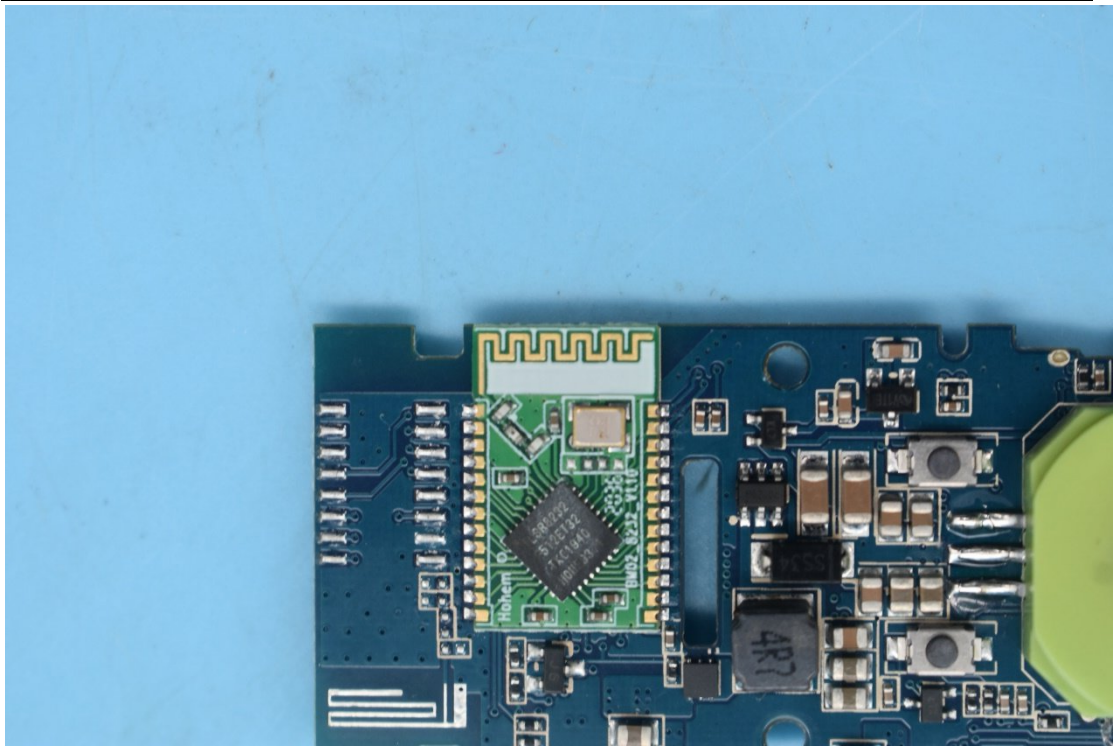

FCC ID:2AIB7V2, MODEL NAME:iSteady V2

Internal Photos

1. EUT uncover view

2. Antenna view