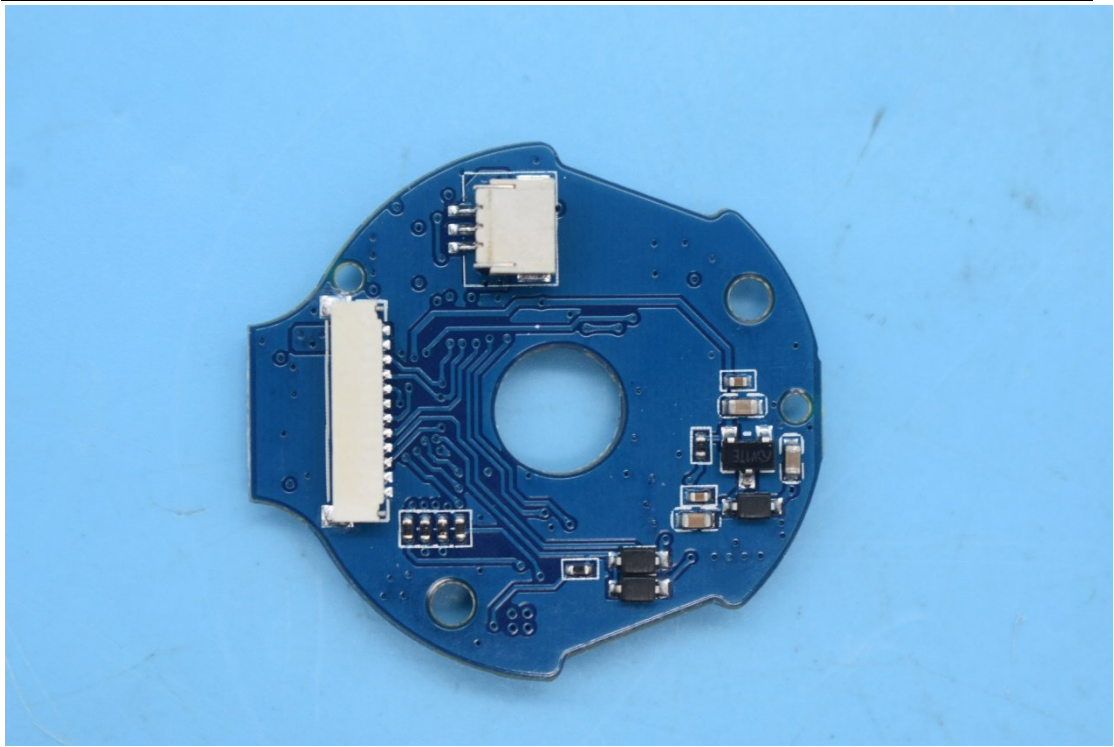

FCC ID:2AIB7V2, MODEL NAME:iSteady V2

Internal Photos

1. EUT uncover view

2. Antenna view