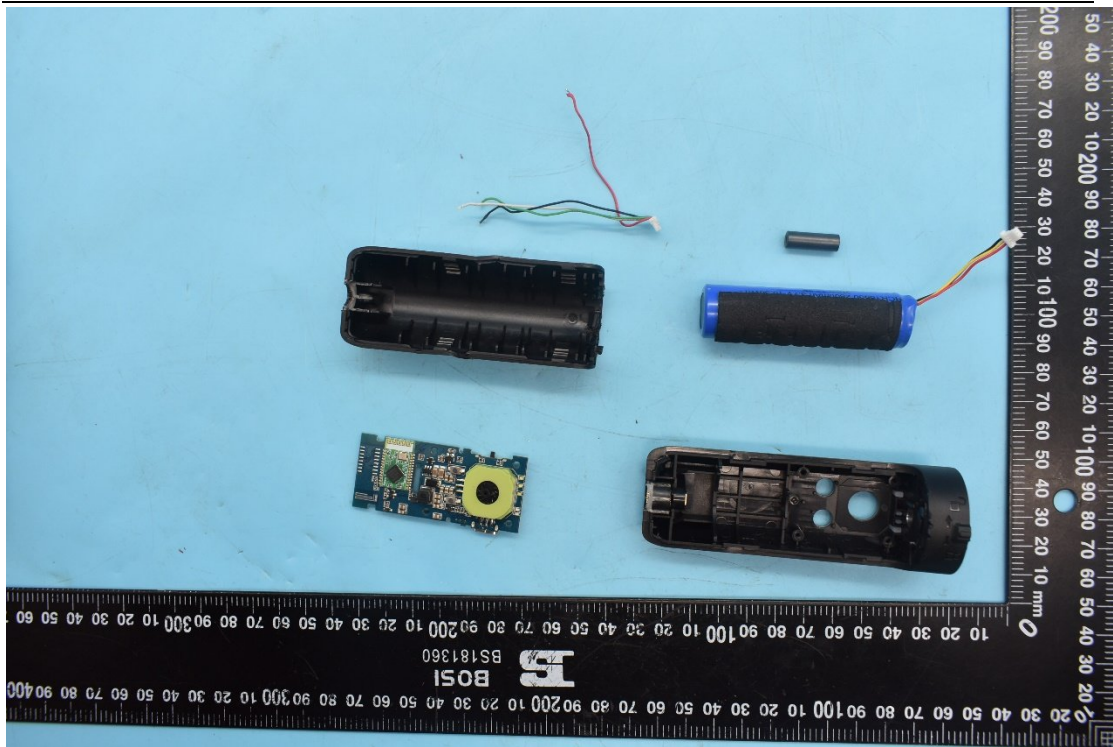

FCC ID:2AIB7V2, MODEL NAME:iSteady V2

Internal Photos

1. EUT uncover view

2. Antenna view