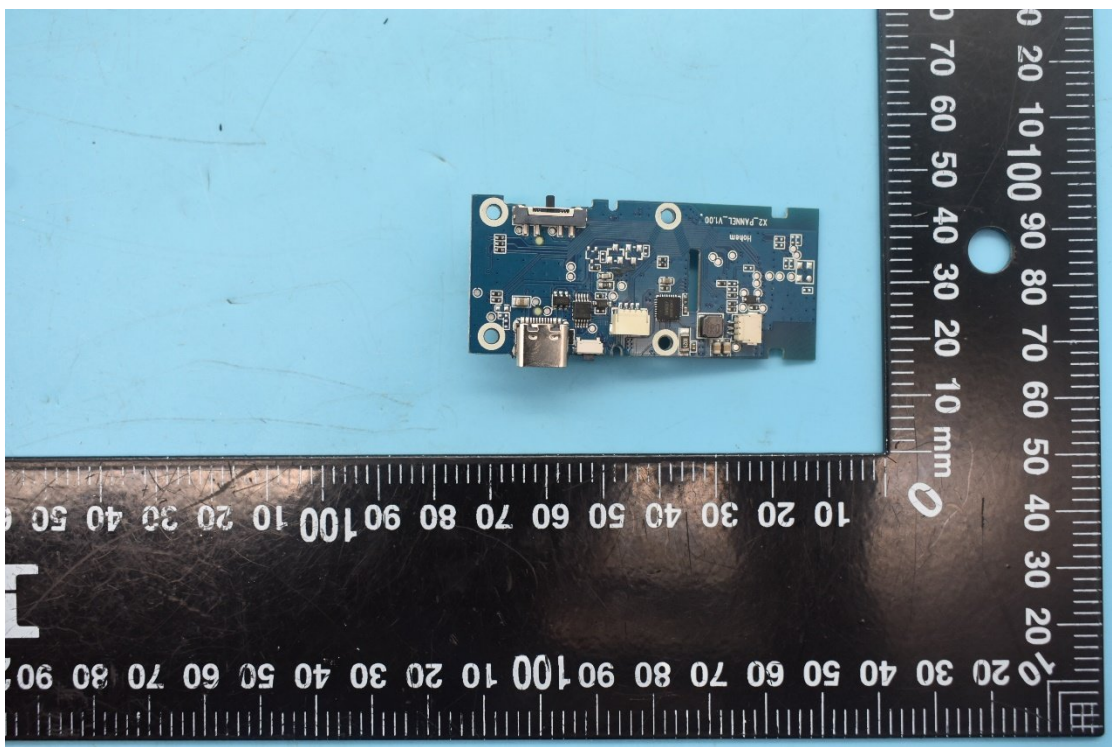

FCC ID:2AIB7V2, MODEL NAME:iSteady V2

Internal Photos

1. EUT uncover view

2. Antenna view