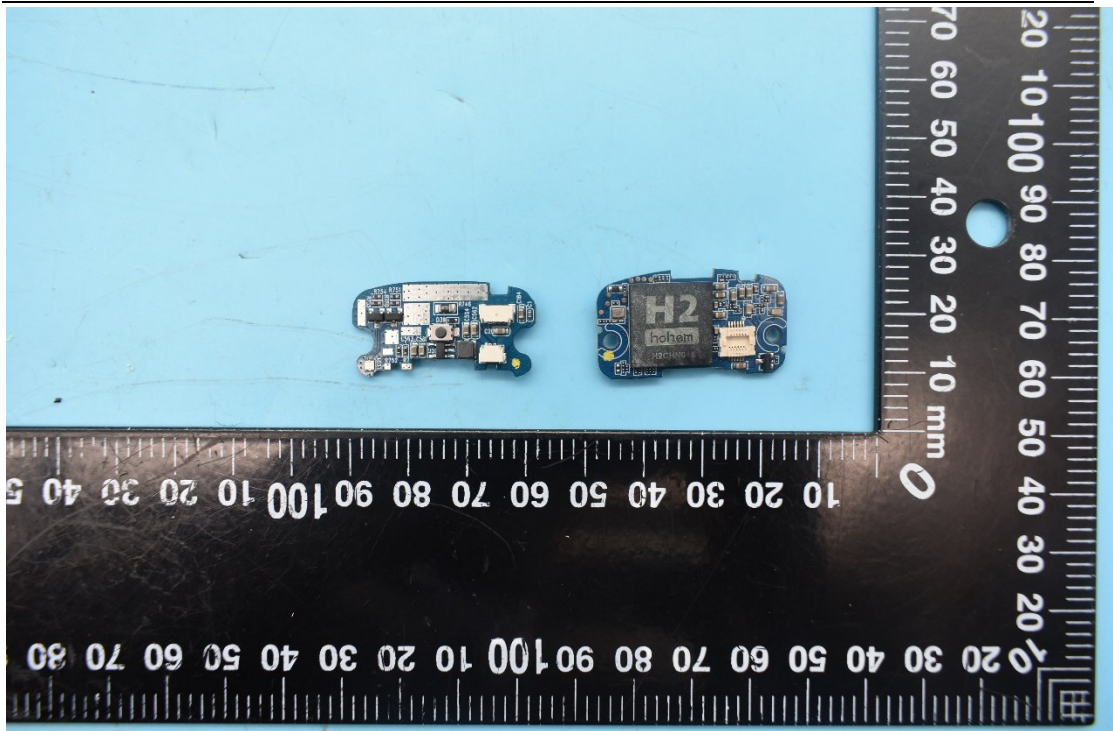

FCC ID:2AIB7V2, MODEL NAME:iSteady V2

Internal Photos

1. EUT uncover view

2. Antenna view