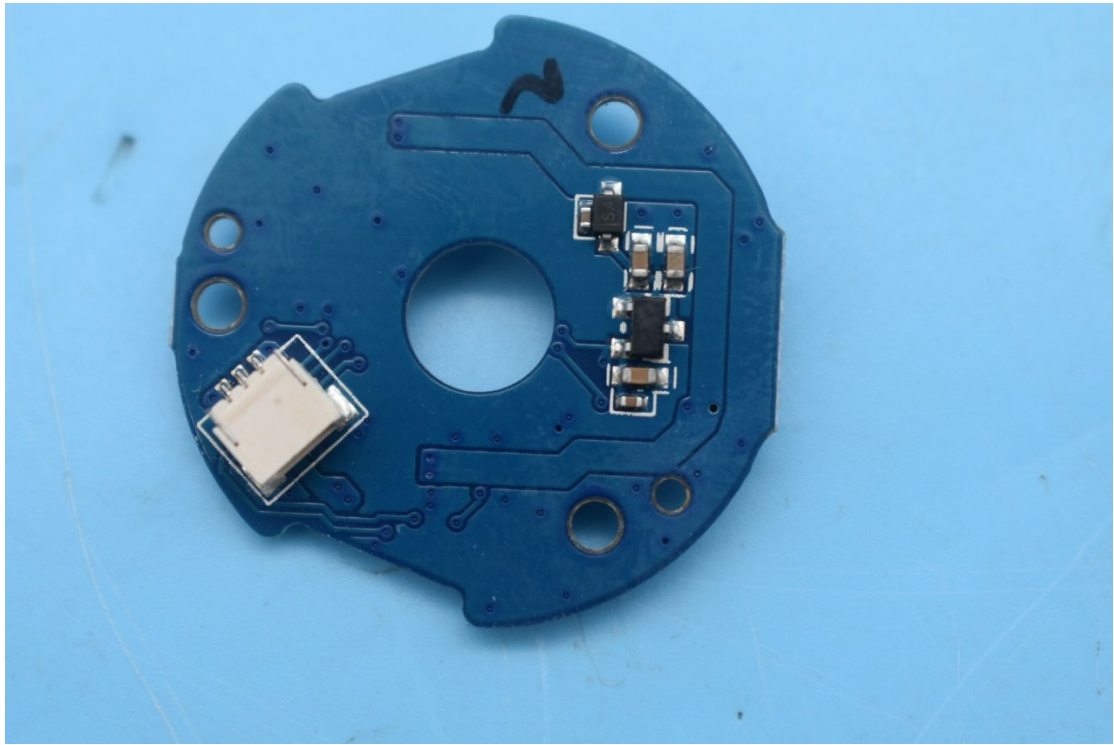

FCC ID:2AIB7V2, MODEL NAME:iSteady V2

Internal Photos

1. EUT uncover view

2. Antenna view