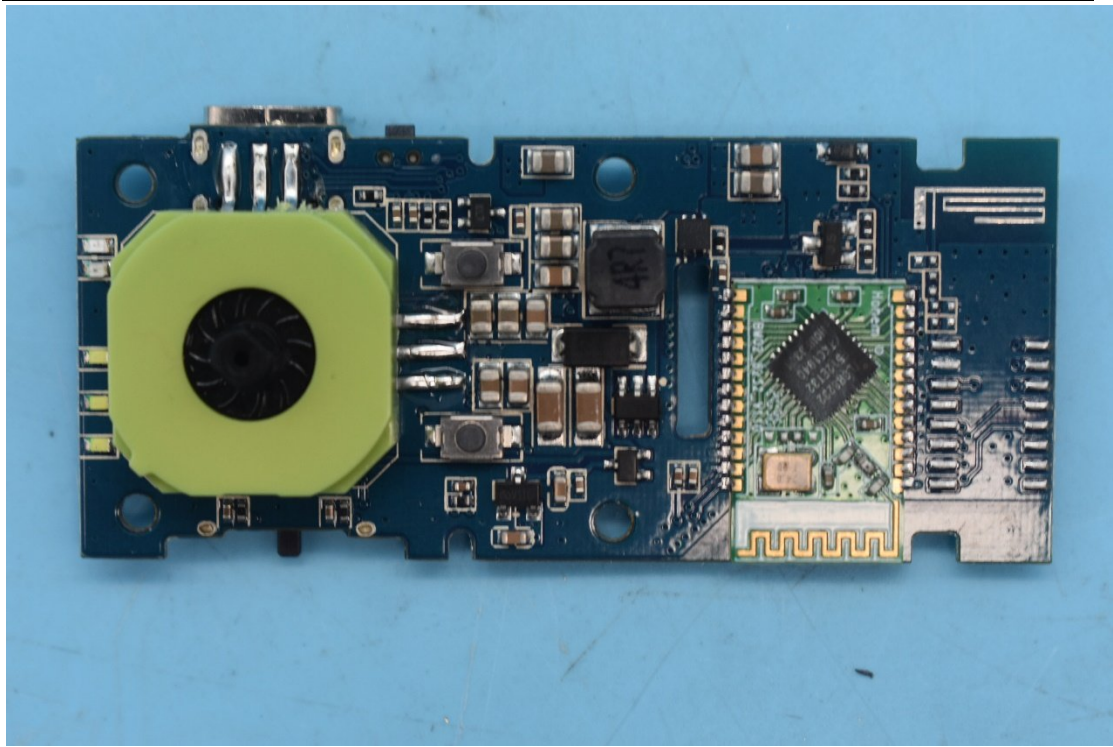

FCC ID:2AIB7V2, MODEL NAME:iSteady V2

Internal Photos

1. EUT uncover view

2. Antenna view