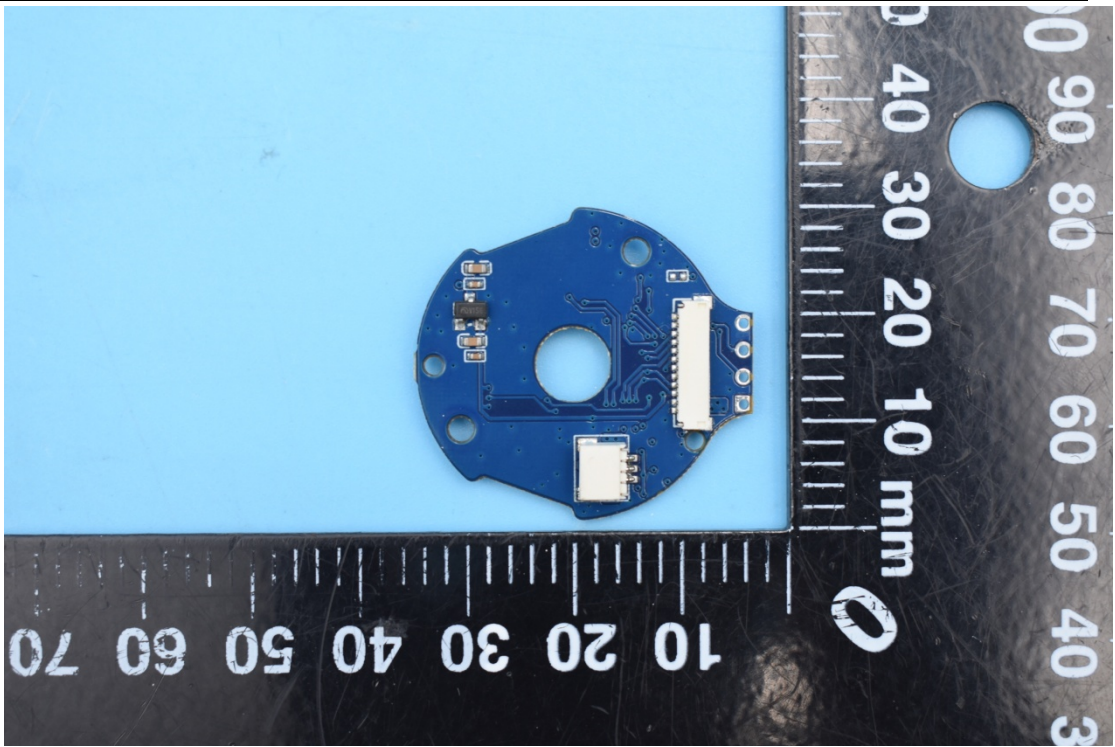

FCC ID:2AIB7SX

Internal Photos

1. EUT uncover view

2. Antenna view