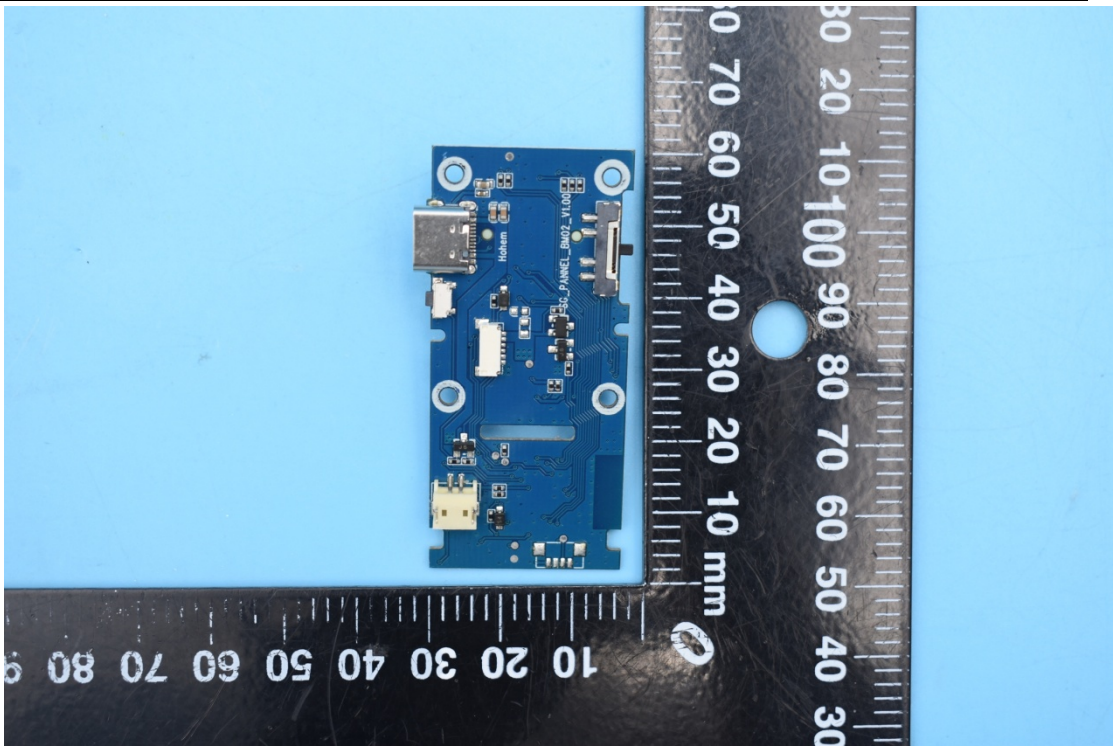

FCC ID:2AIB7SX

Internal Photos

1. EUT uncover view

2. Antenna view