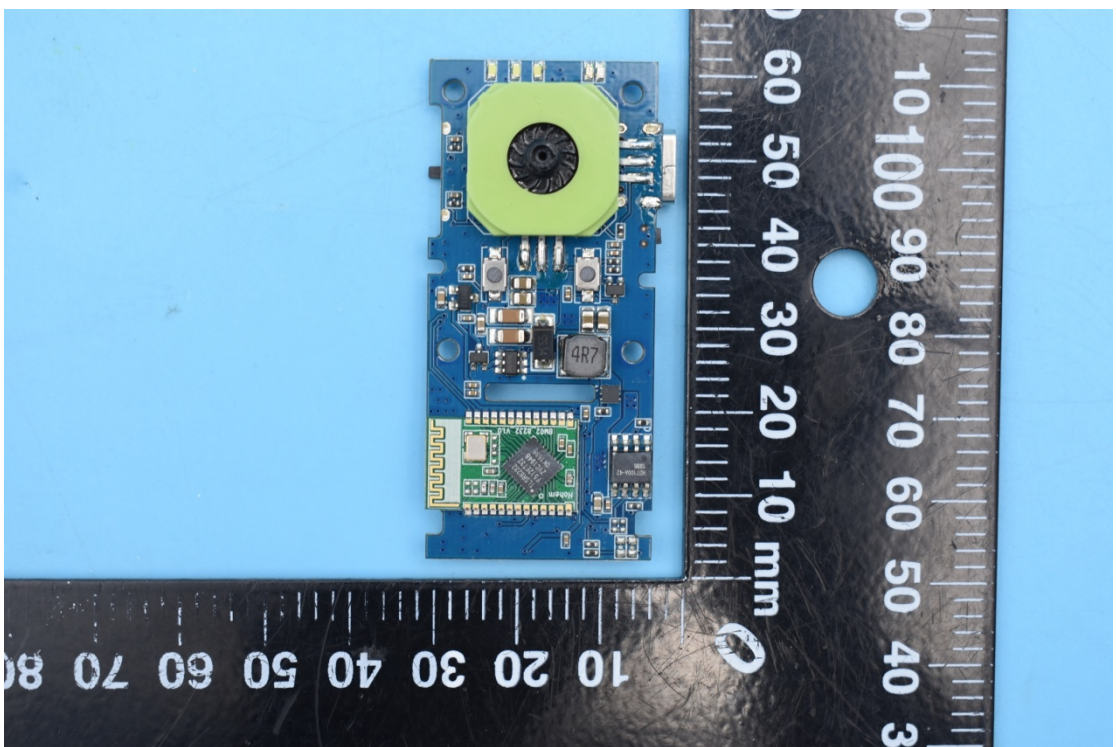

FCC ID:2AIB7SX

Internal Photos

1. EUT uncover view

2. Antenna view