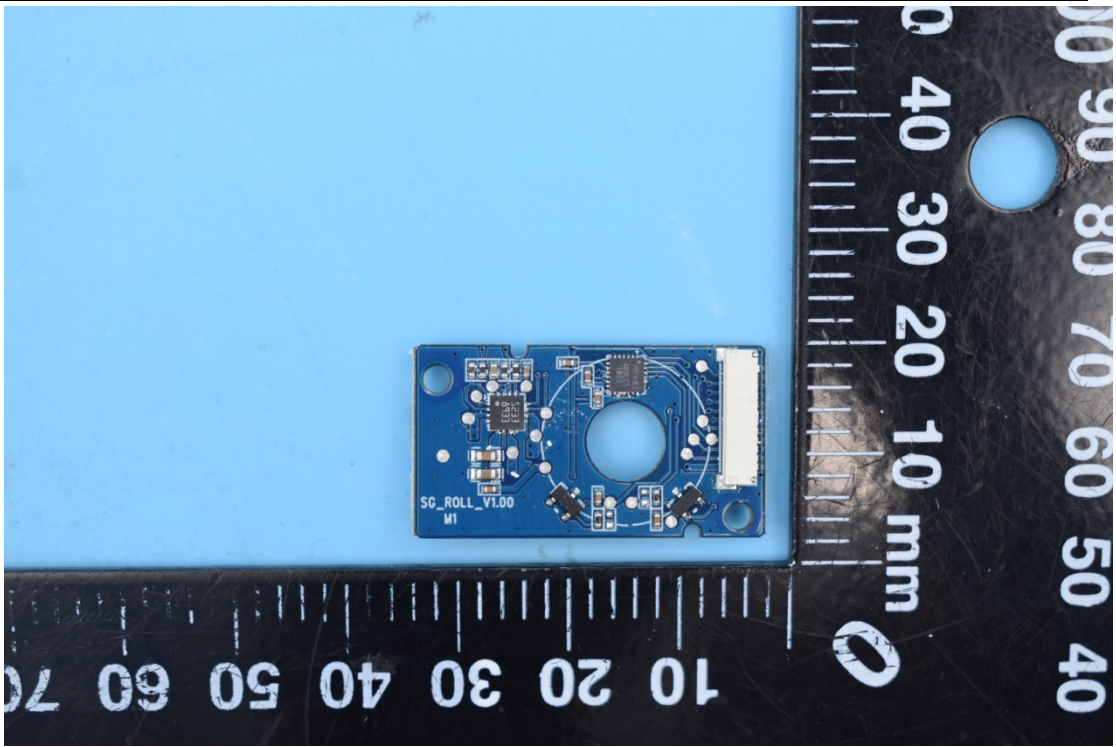

FCC ID:2AIB7SX

Internal Photos

1. EUT uncover view

2. Antenna view