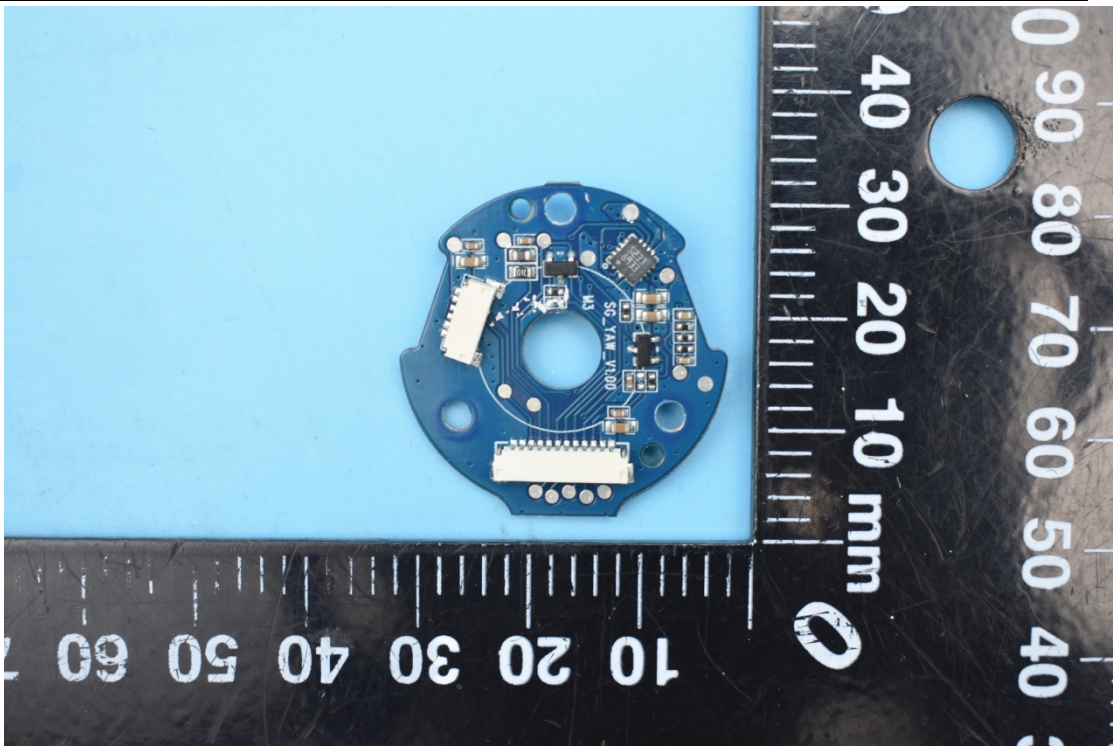

FCC ID:2AIB7SX

Internal Photos

1. EUT uncover view

2. Antenna view