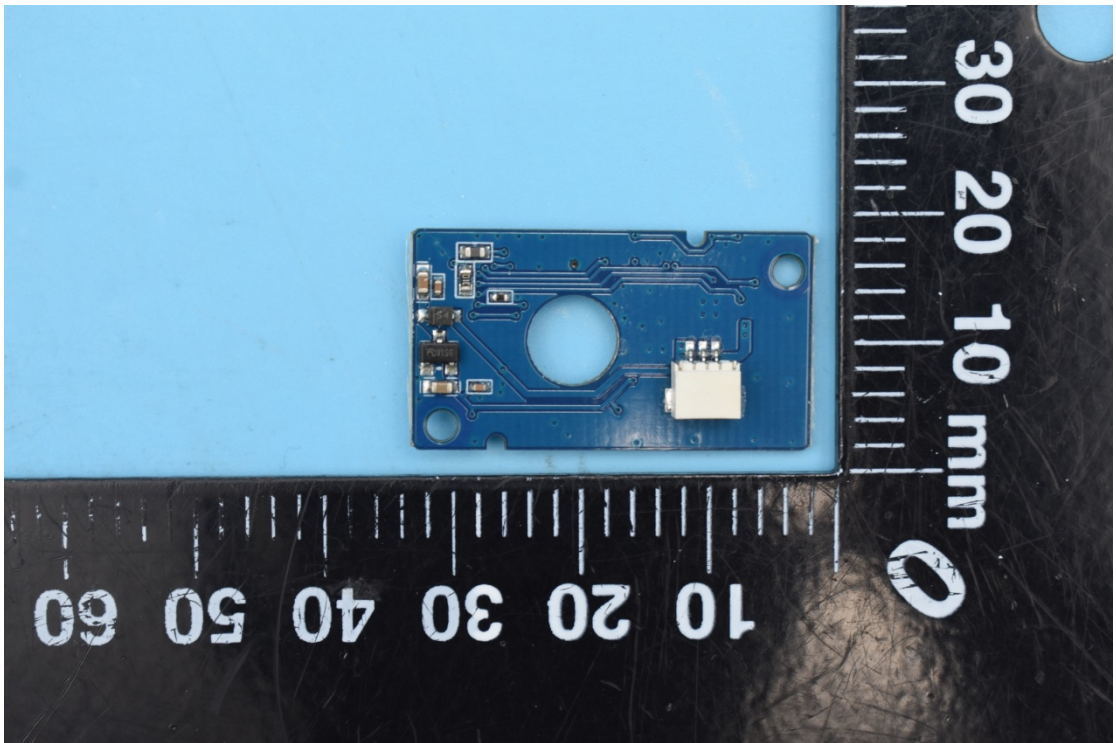

FCC ID:2AIB7SX

Internal Photos

1. EUT uncover view

2. Antenna view