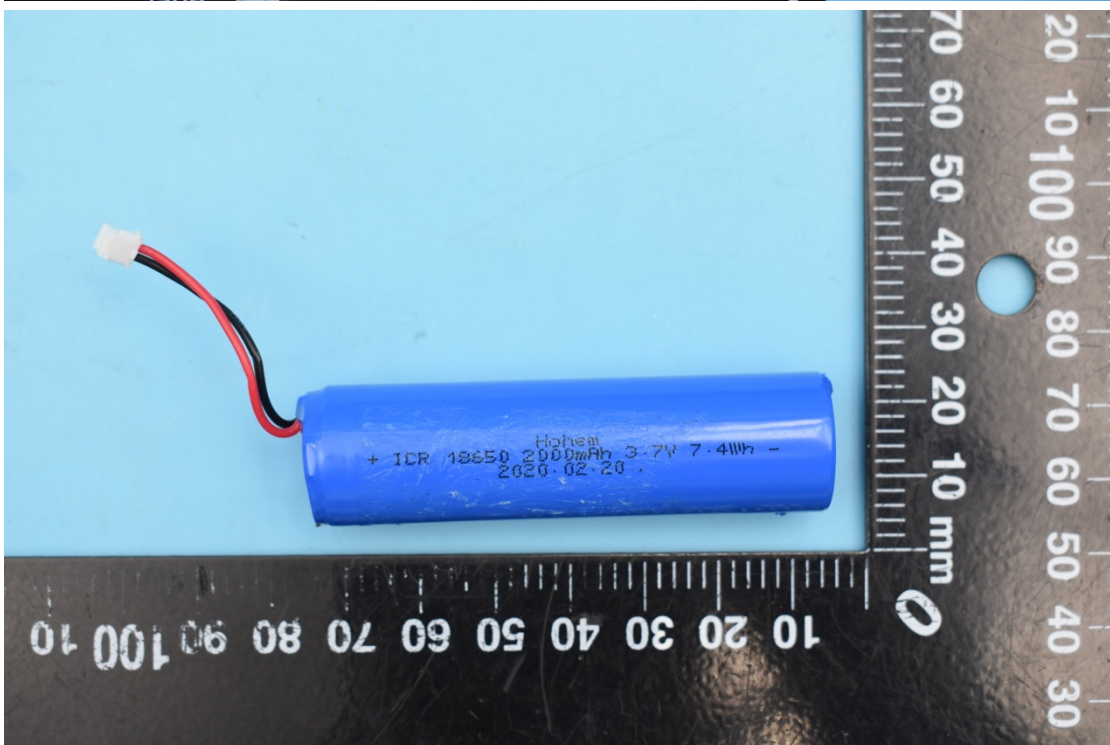

FCC ID:2AIB7SX

Internal Photos

1. EUT uncover view

2. Antenna view