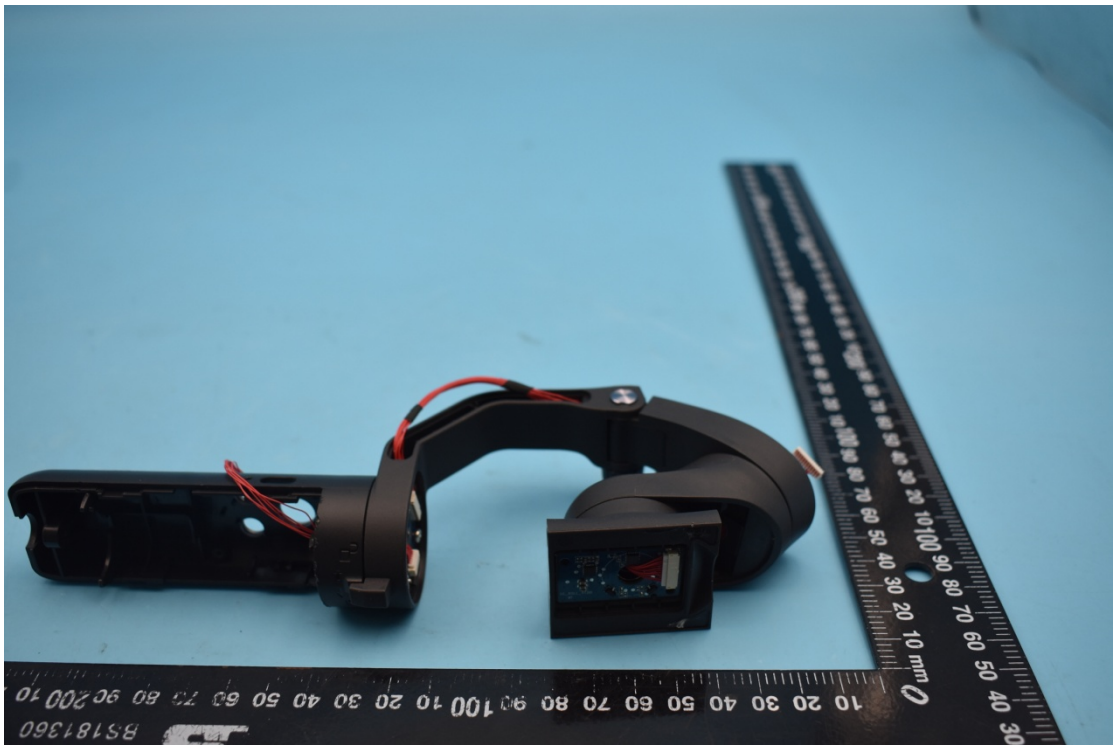

FCC ID:2AIB7SX

Internal Photos

1. EUT uncover view

2. Antenna view