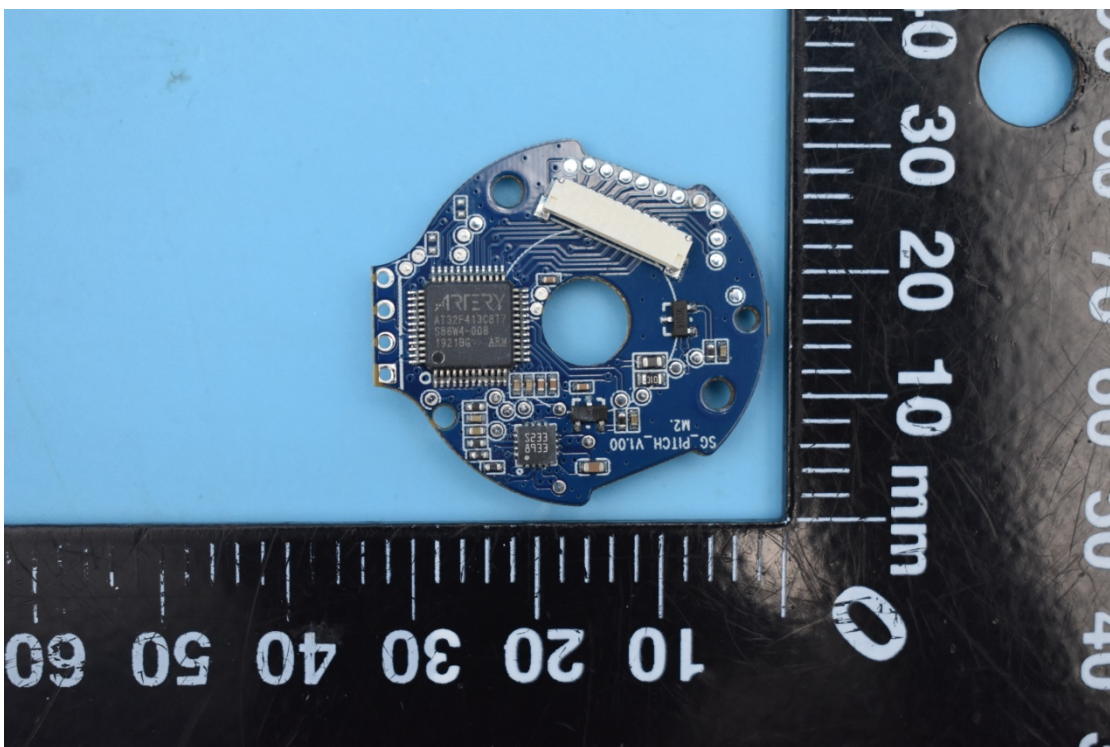

FCC ID:2AIB7SX

Internal Photos

1. EUT uncover view

2. Antenna view