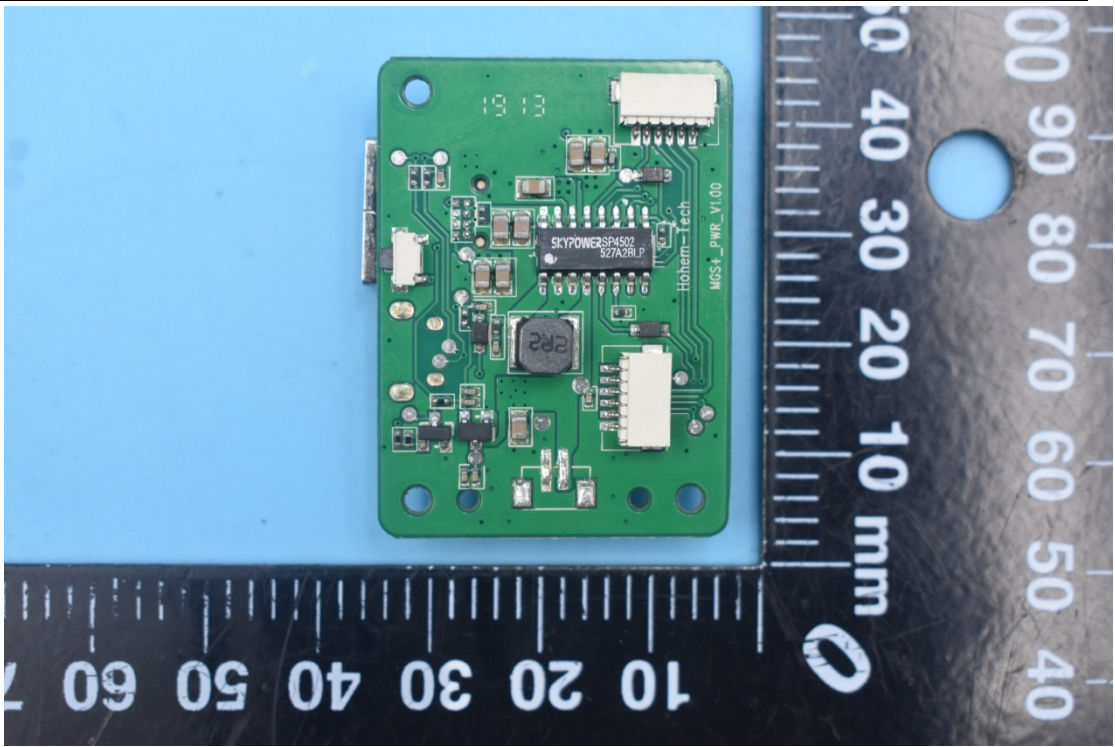

FCC ID:2AIB7MUL Model Name:iSteady Multi

Internal Photos

1. EUT uncover view

2. Antenna view