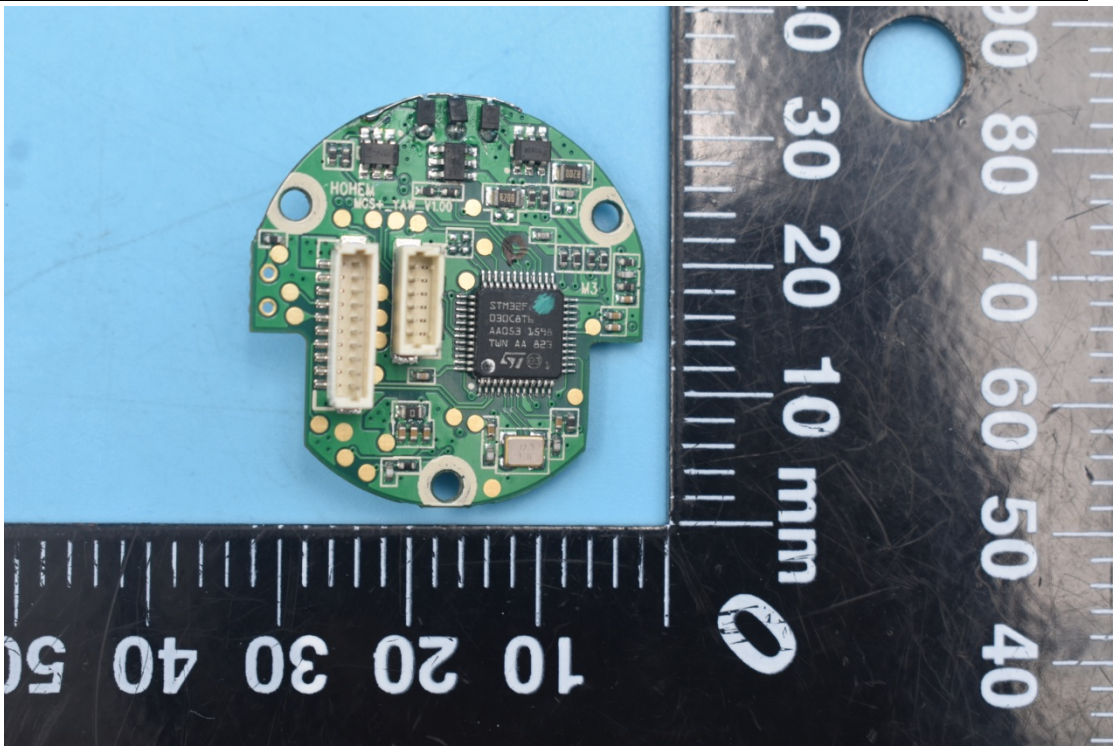

FCC ID:2AIB7MUL Model Name:iSteady Multi

Internal Photos

1. EUT uncover view

2. Antenna view