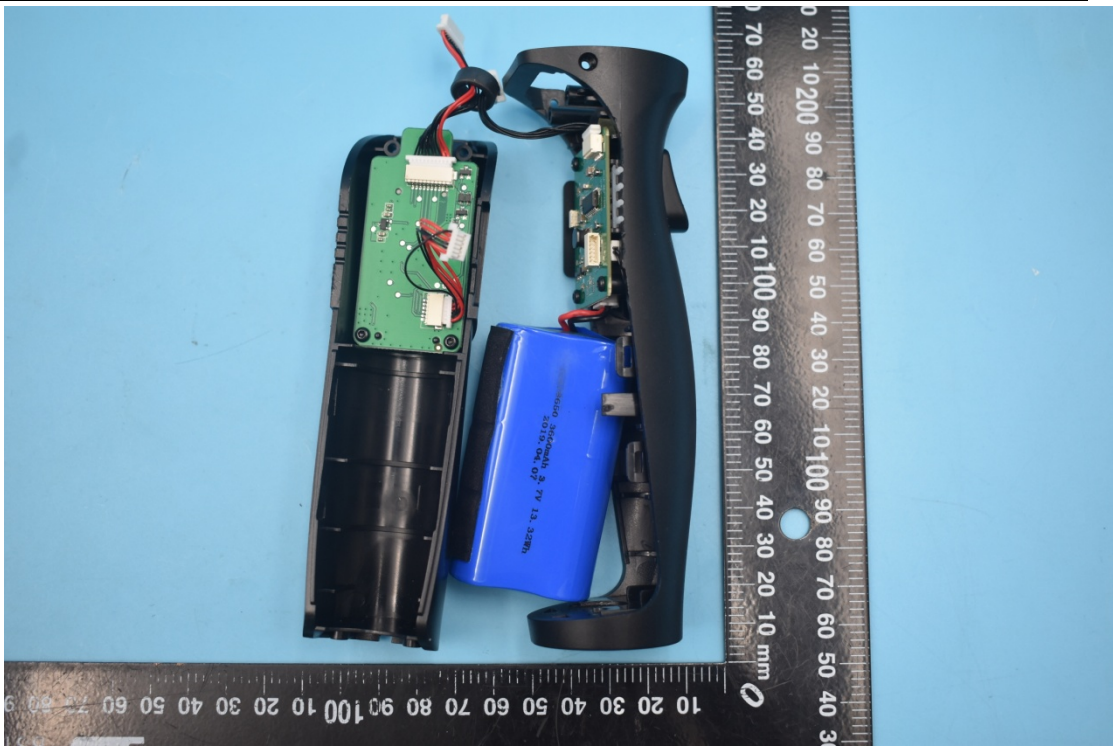

FCC ID:2AIB7MUL Model Name:iSteady Multi

Internal Photos

1. EUT uncover view

2. Antenna view