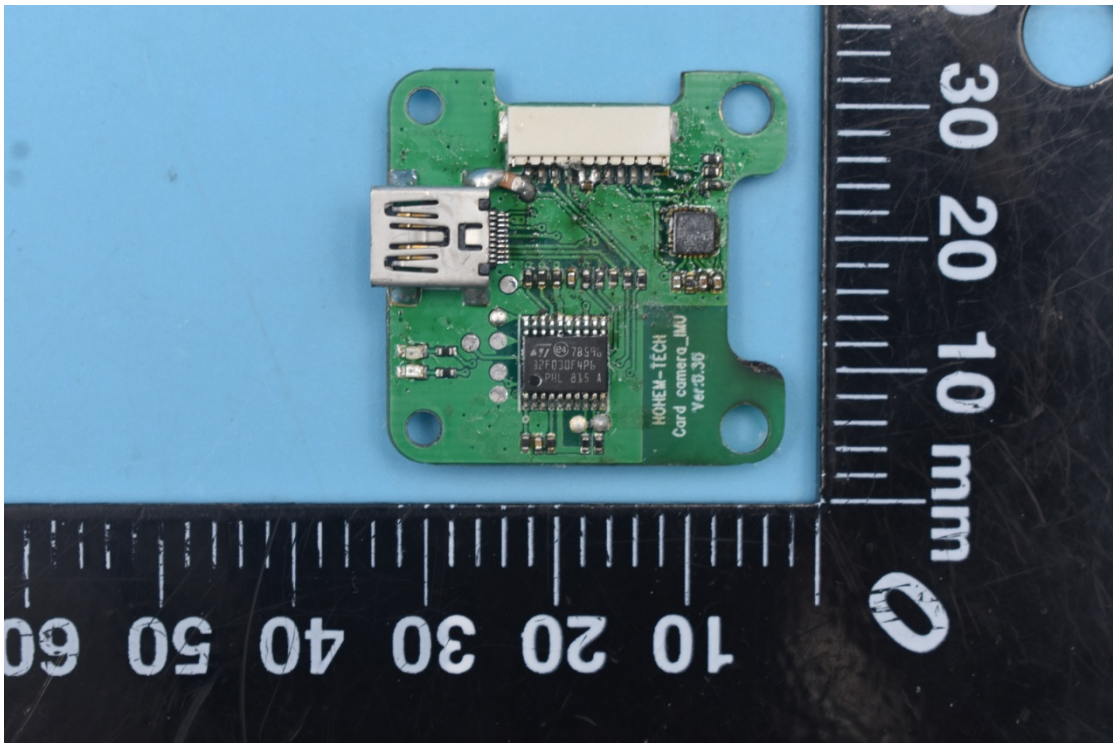

FCC ID:2AIB7MUL Model Name:iSteady Multi

Internal Photos

1. EUT uncover view

2. Antenna view