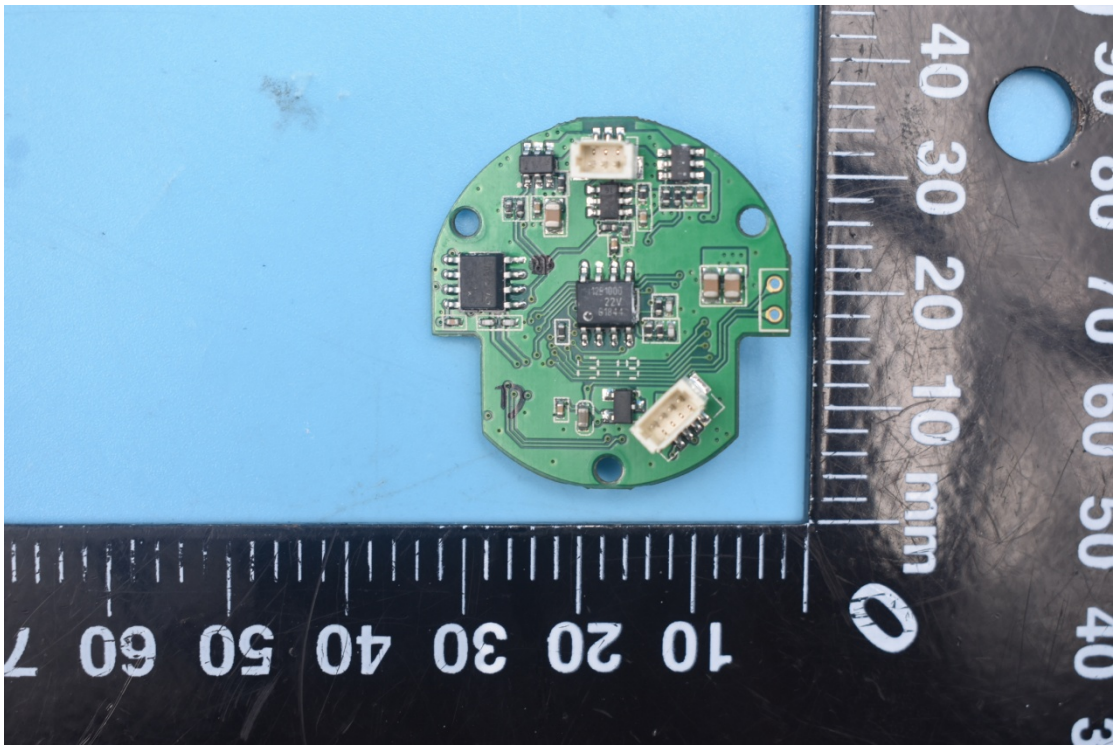

FCC ID:2AIB7MUL Model Name:iSteady Multi

Internal Photos

1. EUT uncover view

2. Antenna view