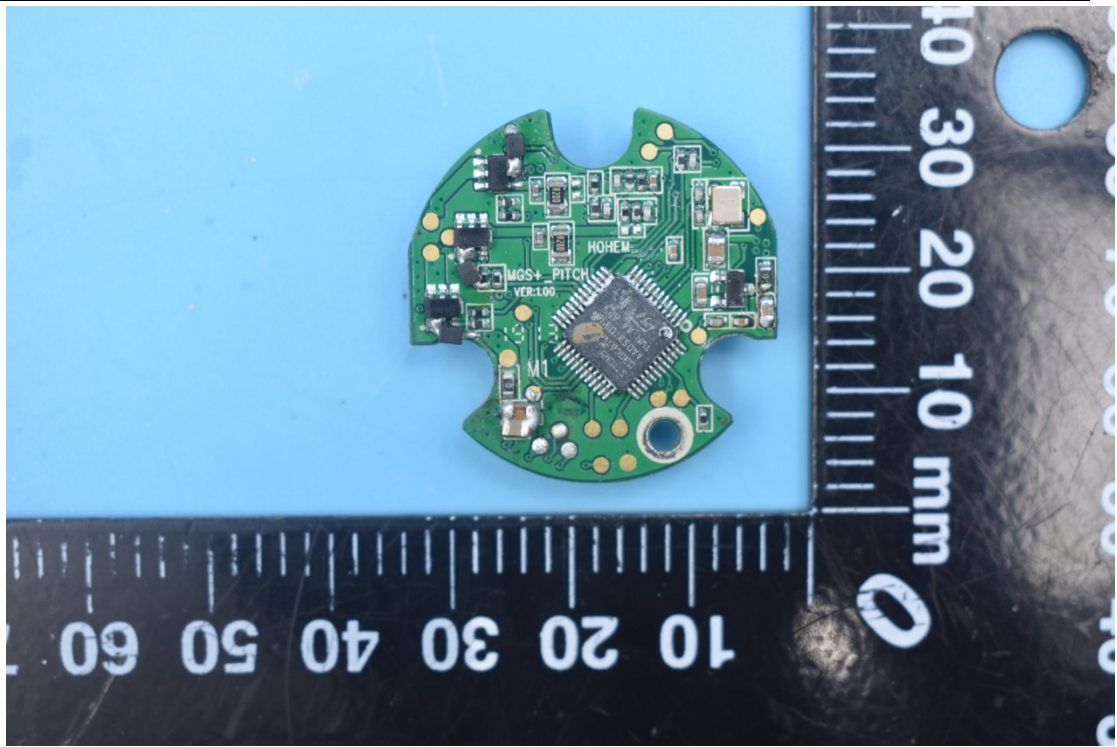

FCC ID:2AIB7MUL Model Name:iSteady Multi

Internal Photos

1. EUT uncover view

2. Antenna view