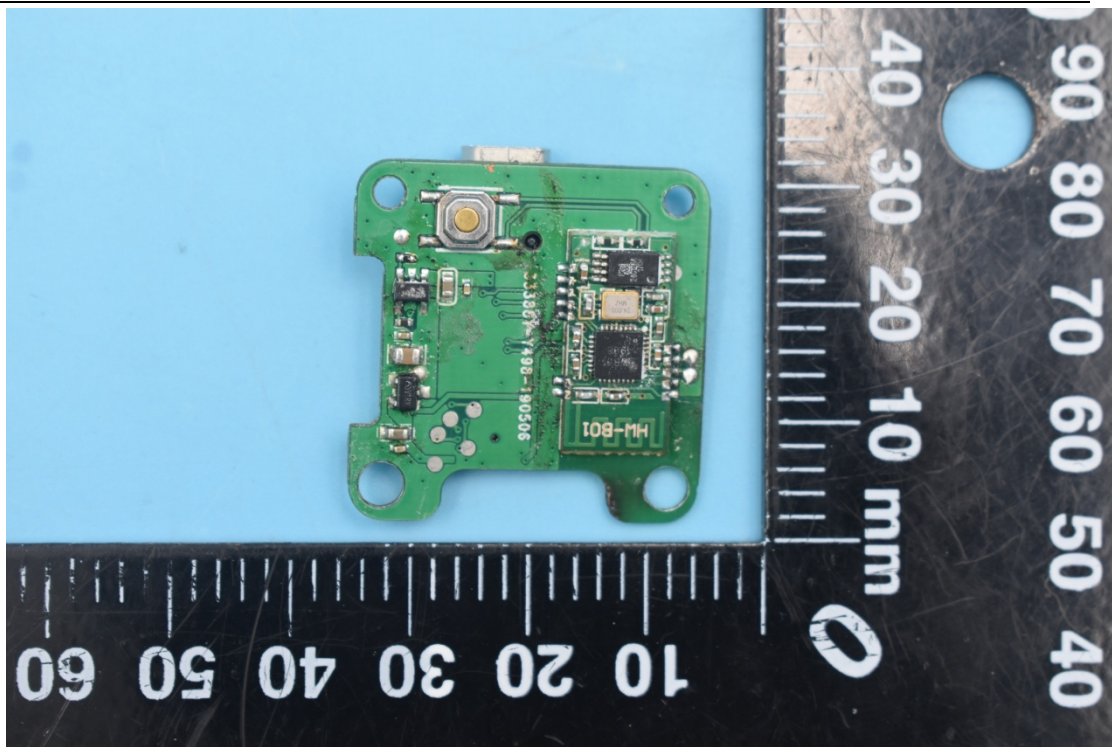

FCC ID:2AIB7MUL Model Name:iSteady Multi

Internal Photos

1. EUT uncover view

2. Antenna view