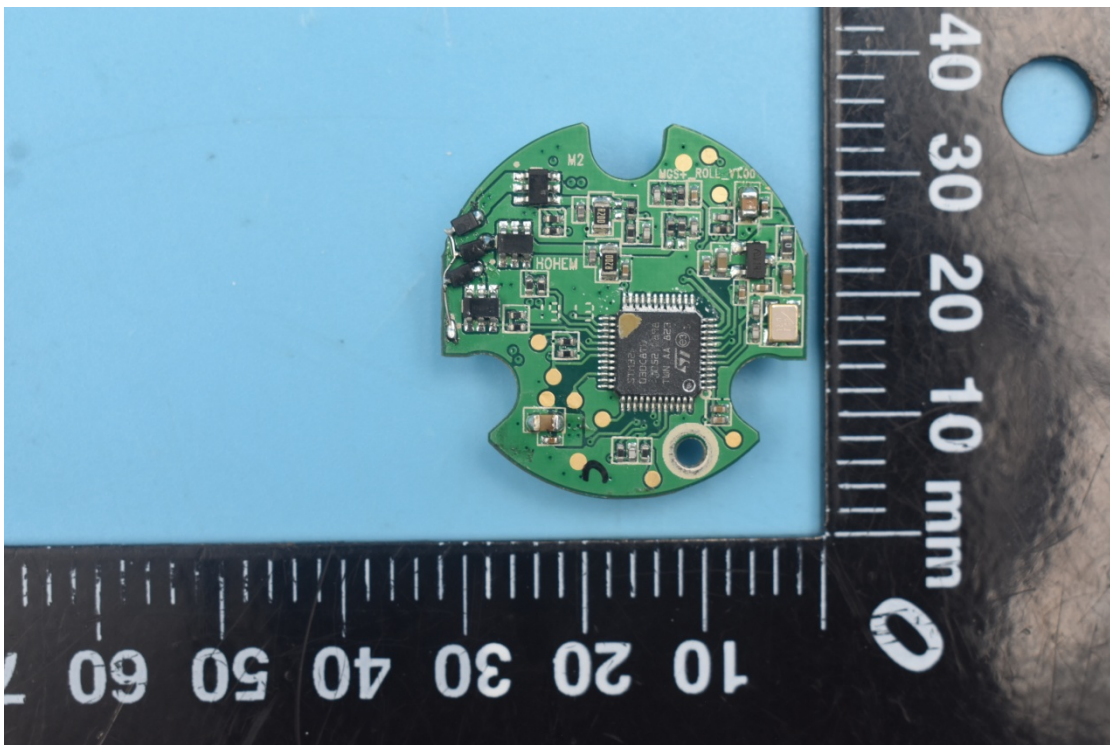

FCC ID:2AIB7MUL Model Name:iSteady Multi

Internal Photos

1. EUT uncover view

2. Antenna view