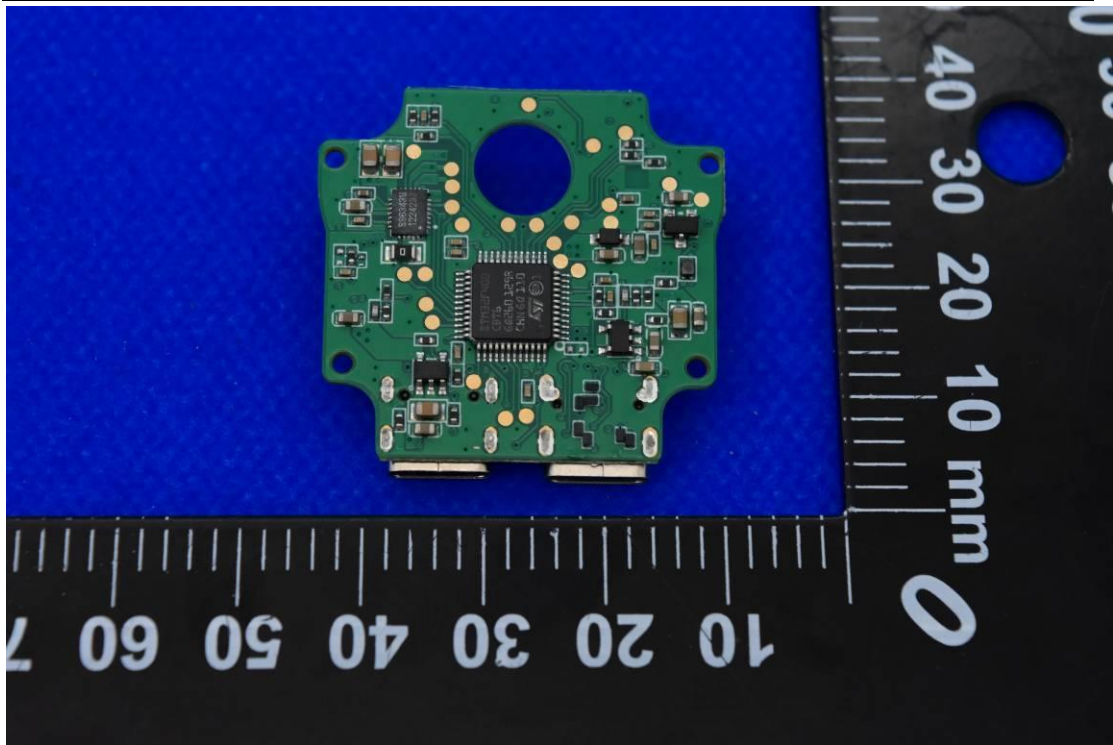

Model Name: iSMT2K, iSMT2

FCC ID: 2AIB7MT2 IC: 28400-MT2

Internal Photos

1. EUT uncover view

2. Antenna view