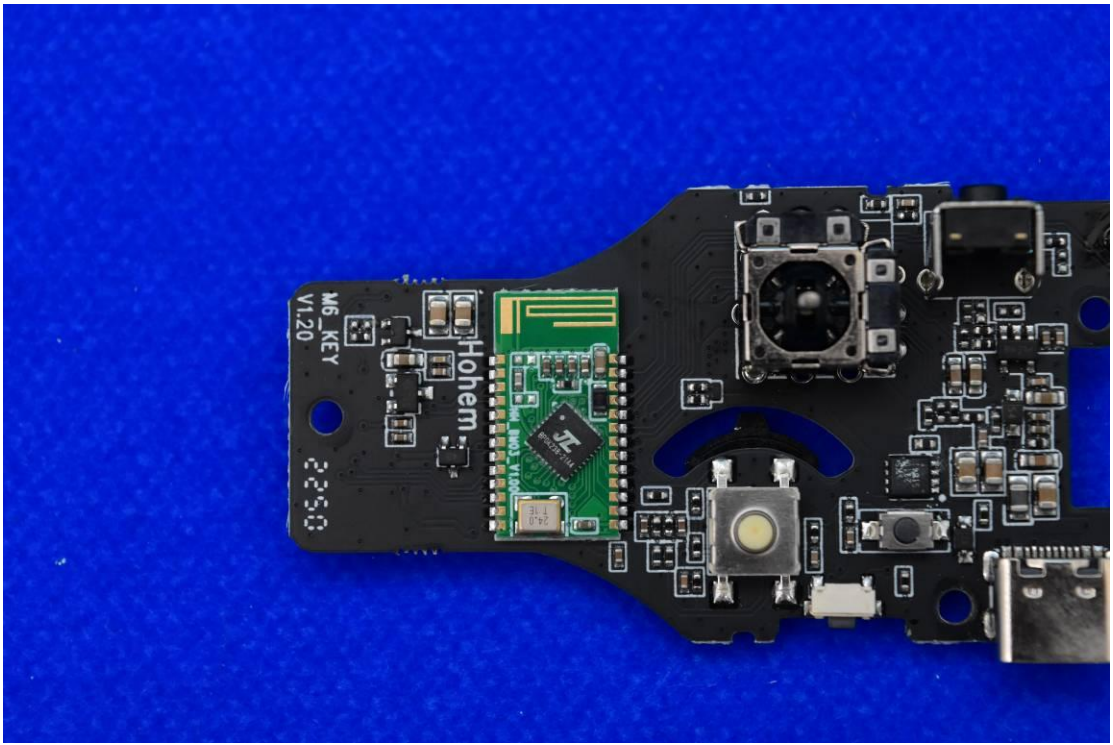

Model Name: iSMT2K, iSMT2

FCC ID: 2AIB7MT2 IC: 28400-MT2

Internal Photos

1. EUT uncover view

2. Antenna view