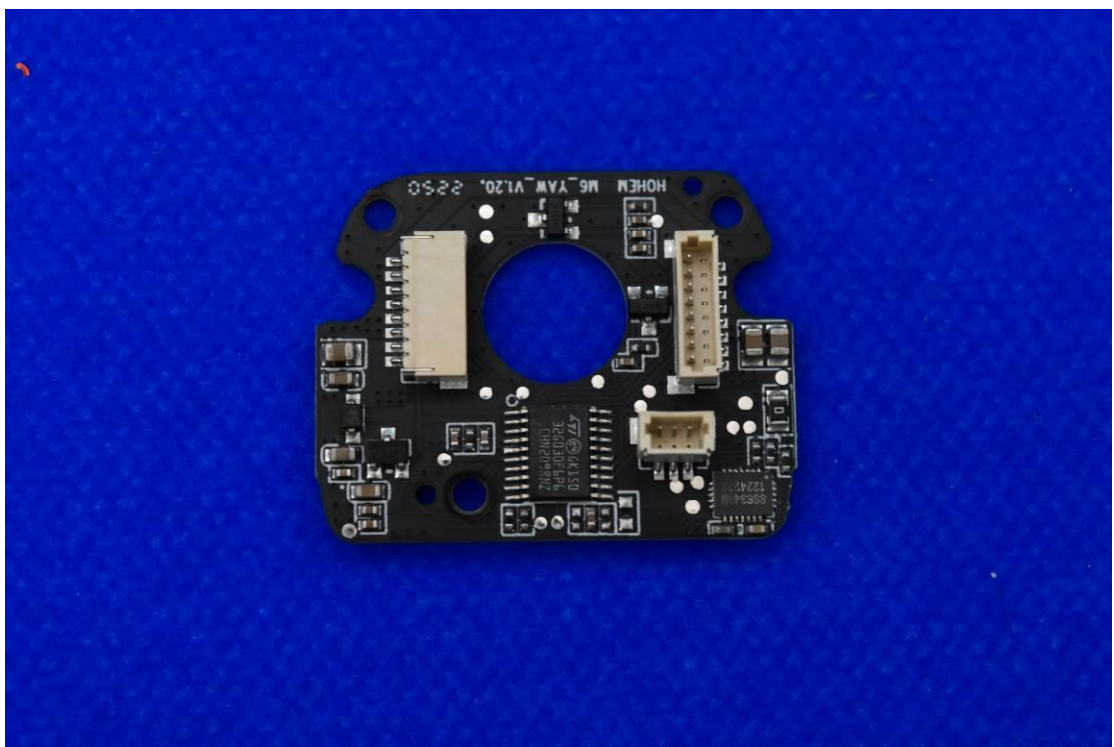

Model Name: iSMT2K, iSMT2

FCC ID: 2AIB7MT2 IC: 28400-MT2

Internal Photos

1. EUT uncover view

2. Antenna view