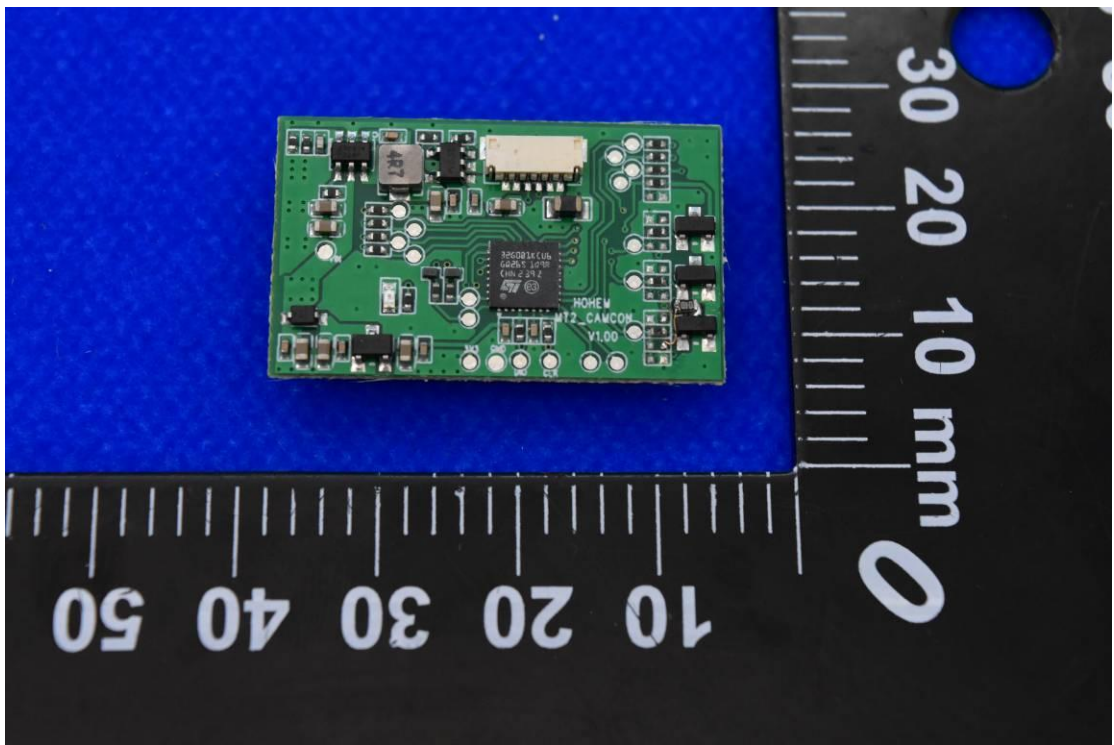

Model Name: iSMT2K, iSMT2

FCC ID: 2AIB7MT2 IC: 28400-MT2

Internal Photos

1. EUT uncover view

2. Antenna view