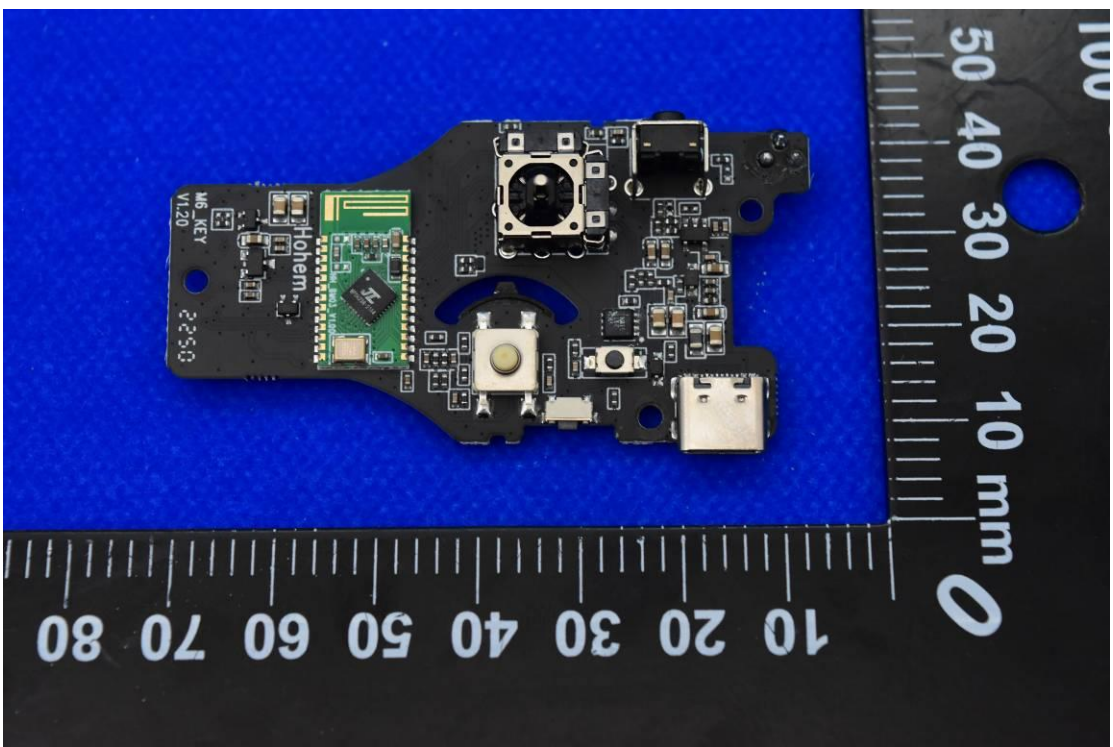

Model Name: iSMT2K, iSMT2

FCC ID: 2AIB7MT2 IC: 28400-MT2

Internal Photos

1. EUT uncover view

2. Antenna view