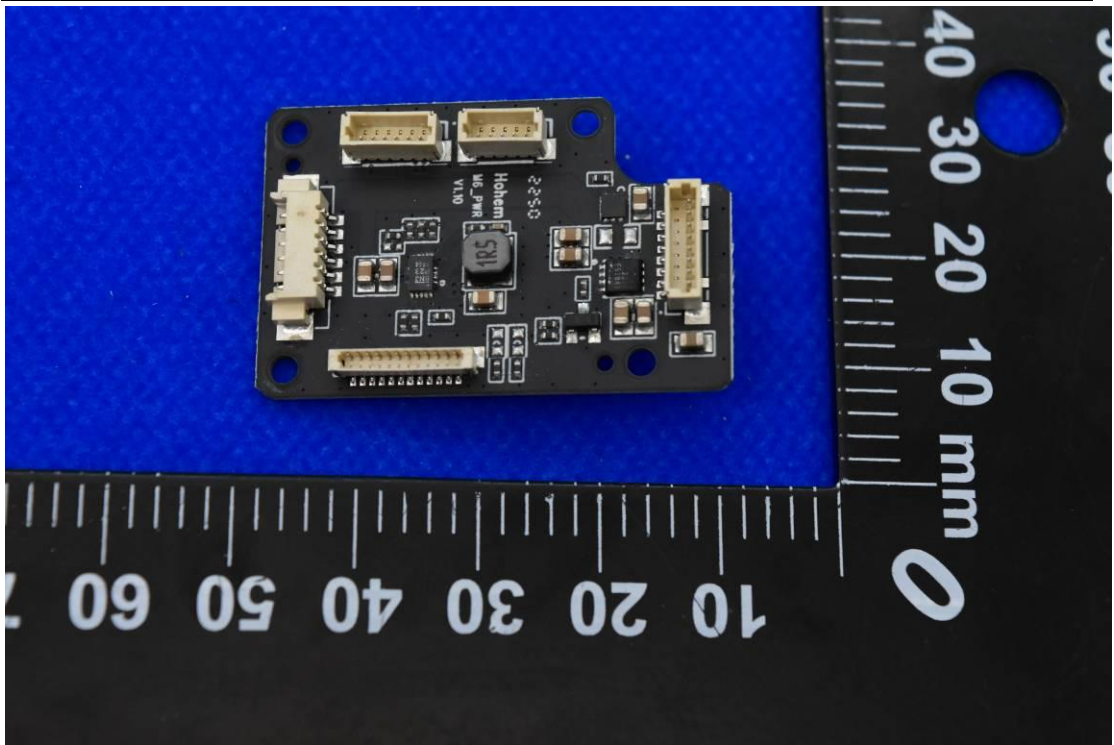

Model Name: iSMT2K, iSMT2

FCC ID: 2AIB7MT2 IC: 28400-MT2

Internal Photos

1. EUT uncover view

2. Antenna view