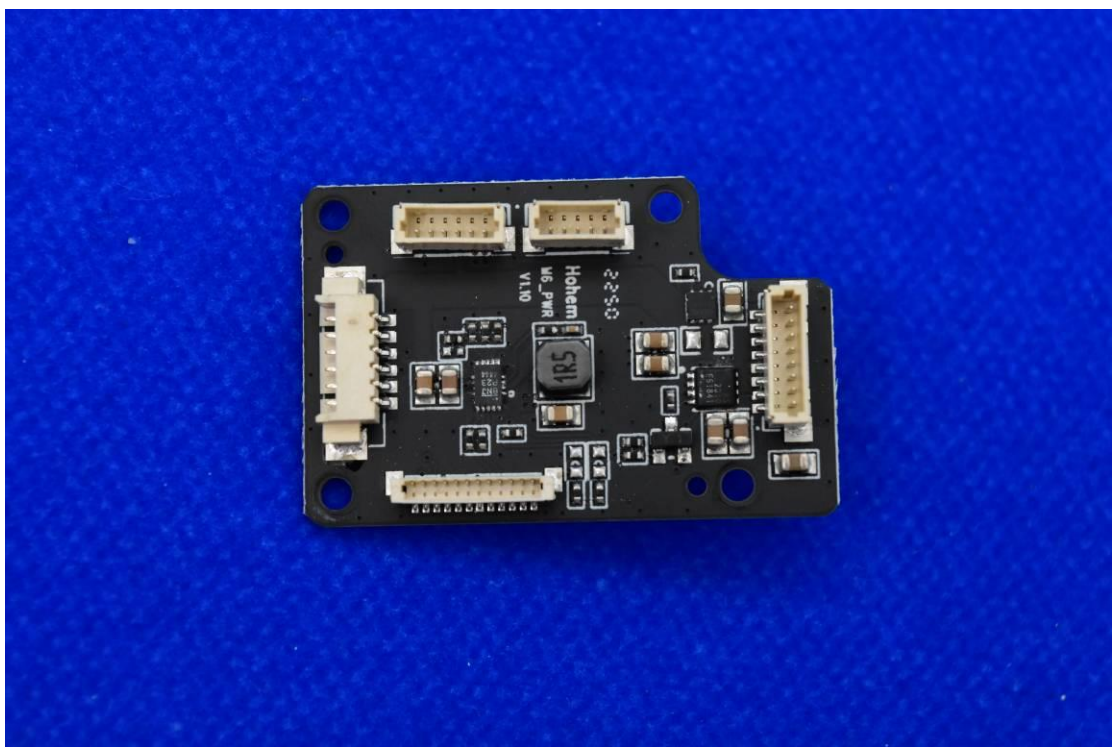

Model Name: iSMT2K, iSMT2

FCC ID: 2AIB7MT2 IC: 28400-MT2

Internal Photos

1. EUT uncover view

2. Antenna view