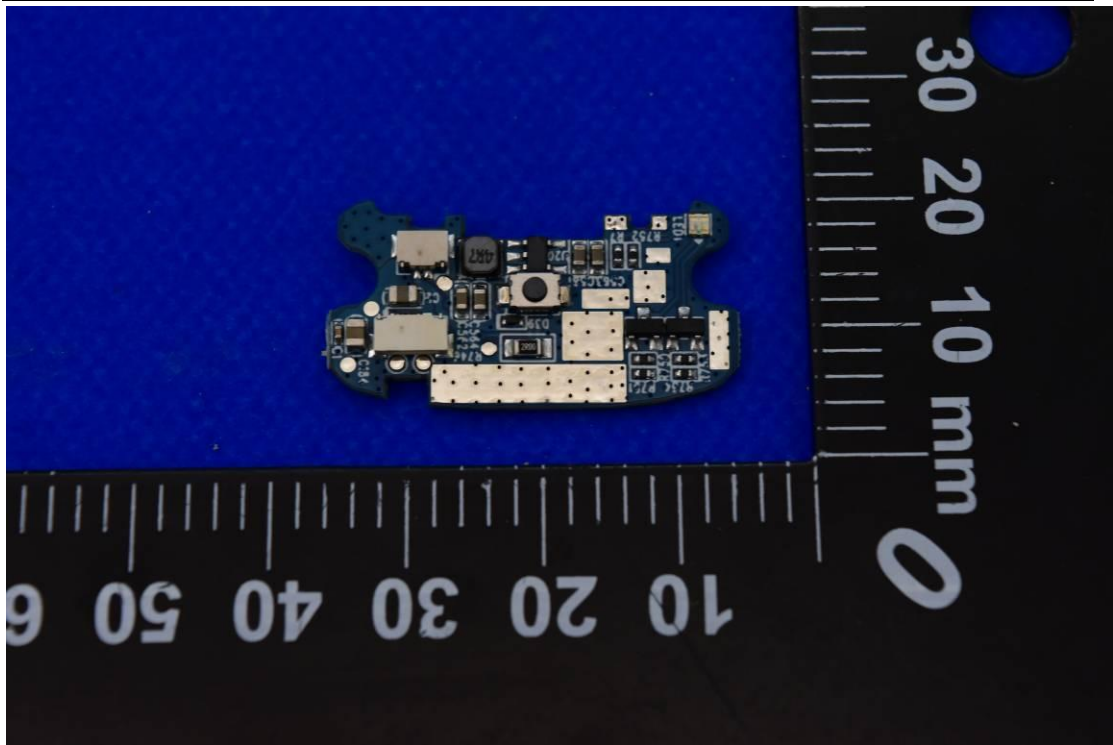

Model Name: iSMT2K, iSMT2

FCC ID: 2AIB7MT2 IC: 28400-MT2

Internal Photos

1. EUT uncover view

2. Antenna view