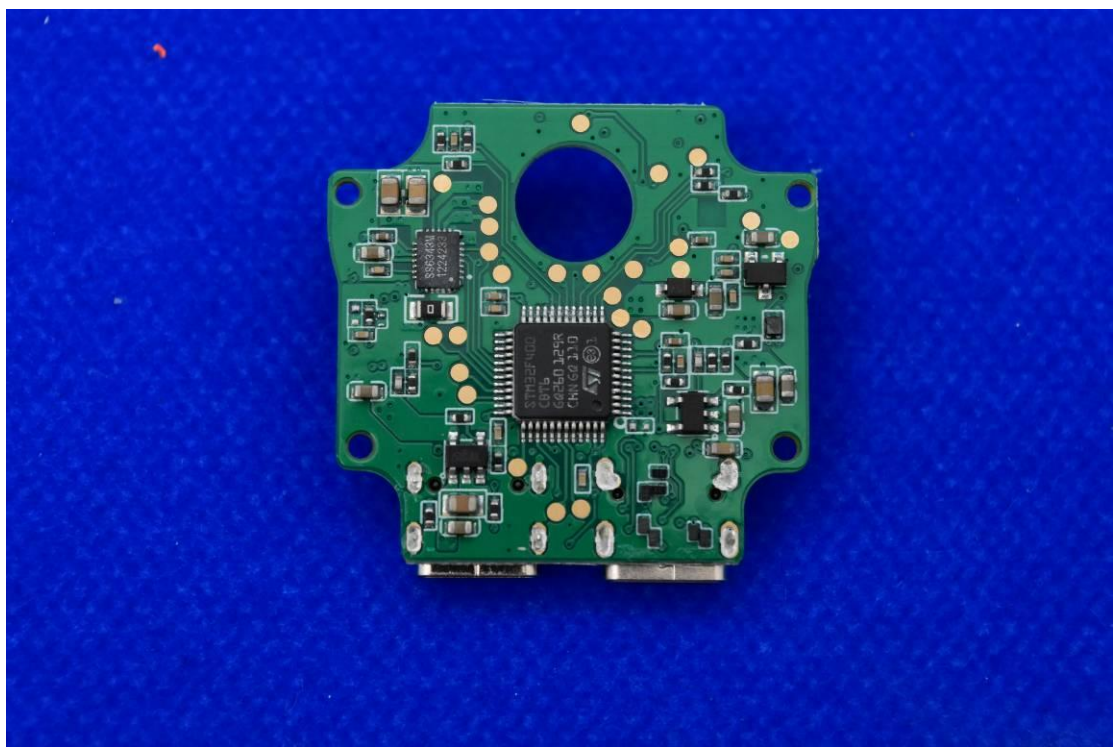

Model Name: iSMT2K, iSMT2

FCC ID: 2AIB7MT2 IC: 28400-MT2

Internal Photos

1. EUT uncover view

2. Antenna view