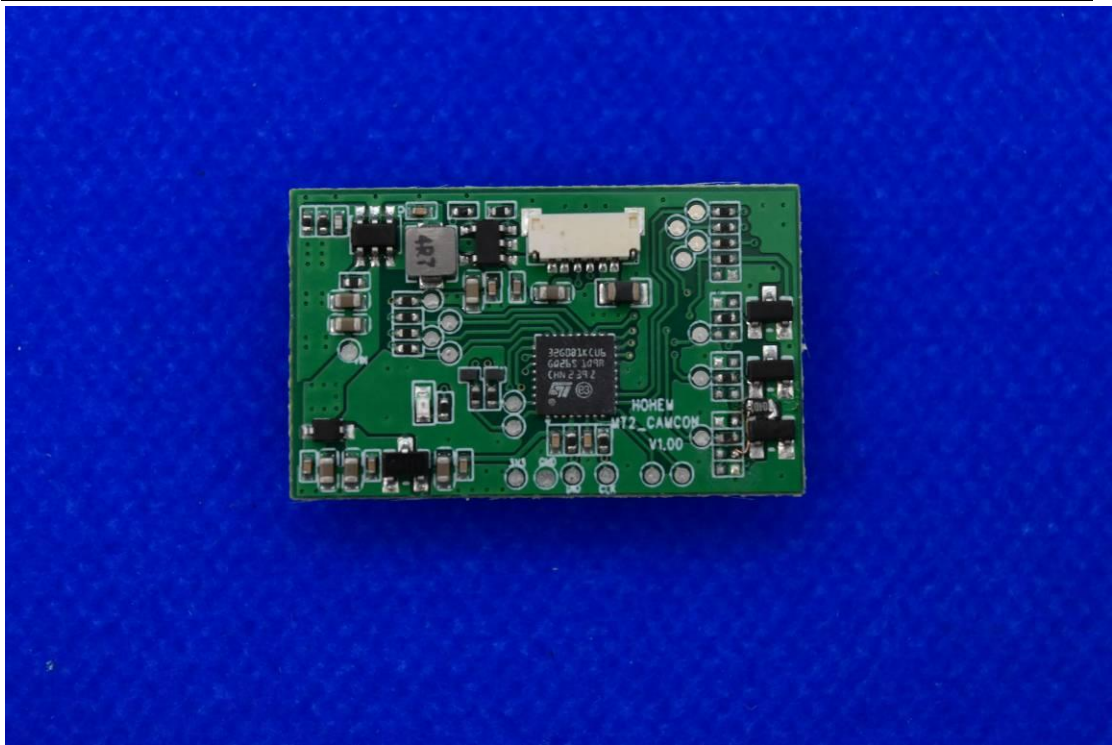

Model Name: iSMT2K, iSMT2

FCC ID: 2AIB7MT2 IC: 28400-MT2

Internal Photos

1. EUT uncover view

2. Antenna view