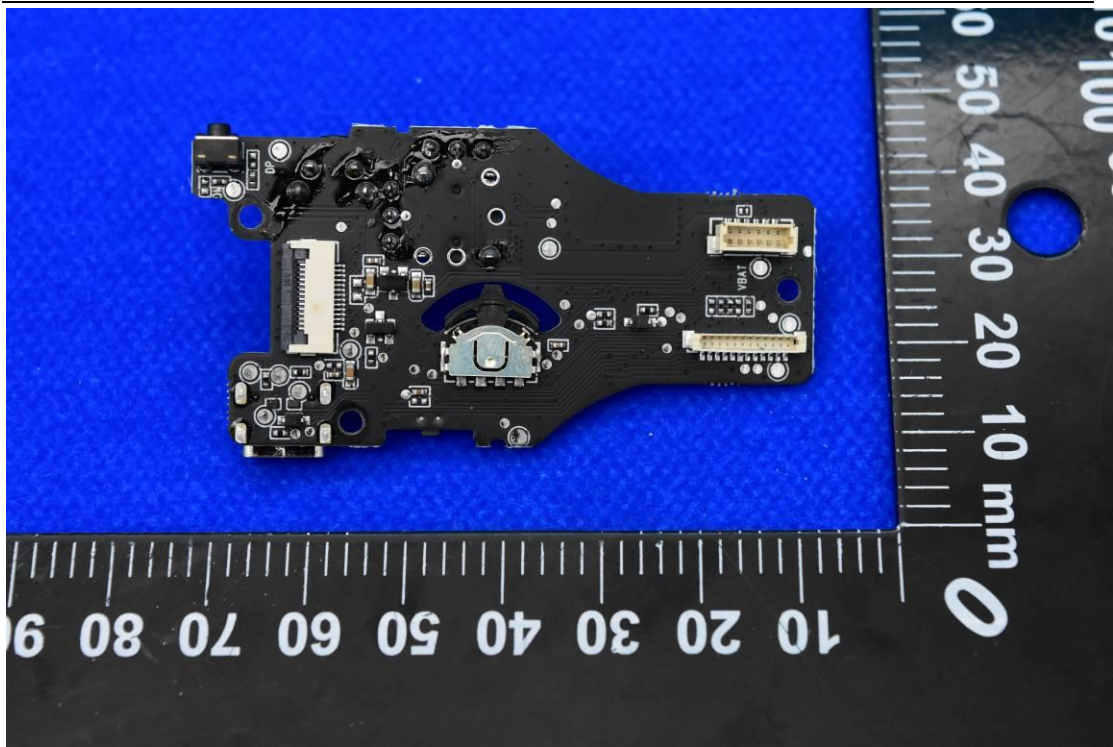

Model Name: iSMT2K, iSMT2

FCC ID: 2AIB7MT2 IC: 28400-MT2

Internal Photos

1. EUT uncover view

2. Antenna view