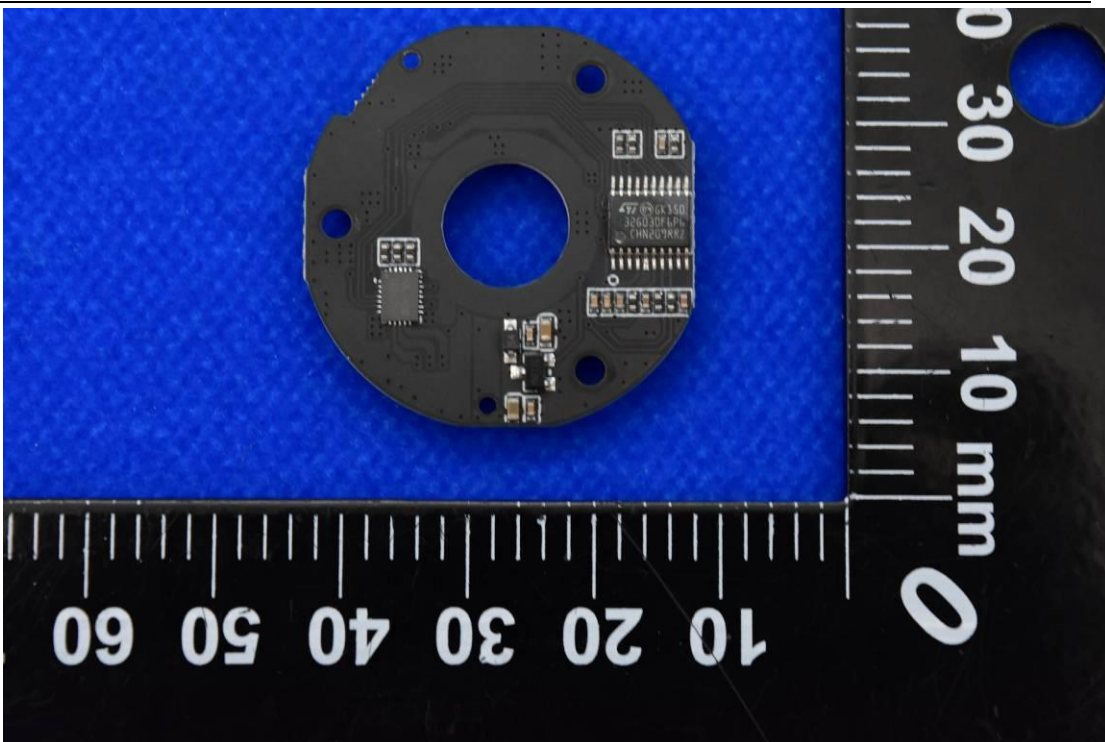

Model Name: iSMT2K, iSMT2

FCC ID: 2AIB7MT2 IC: 28400-MT2

Internal Photos

1. EUT uncover view

2. Antenna view