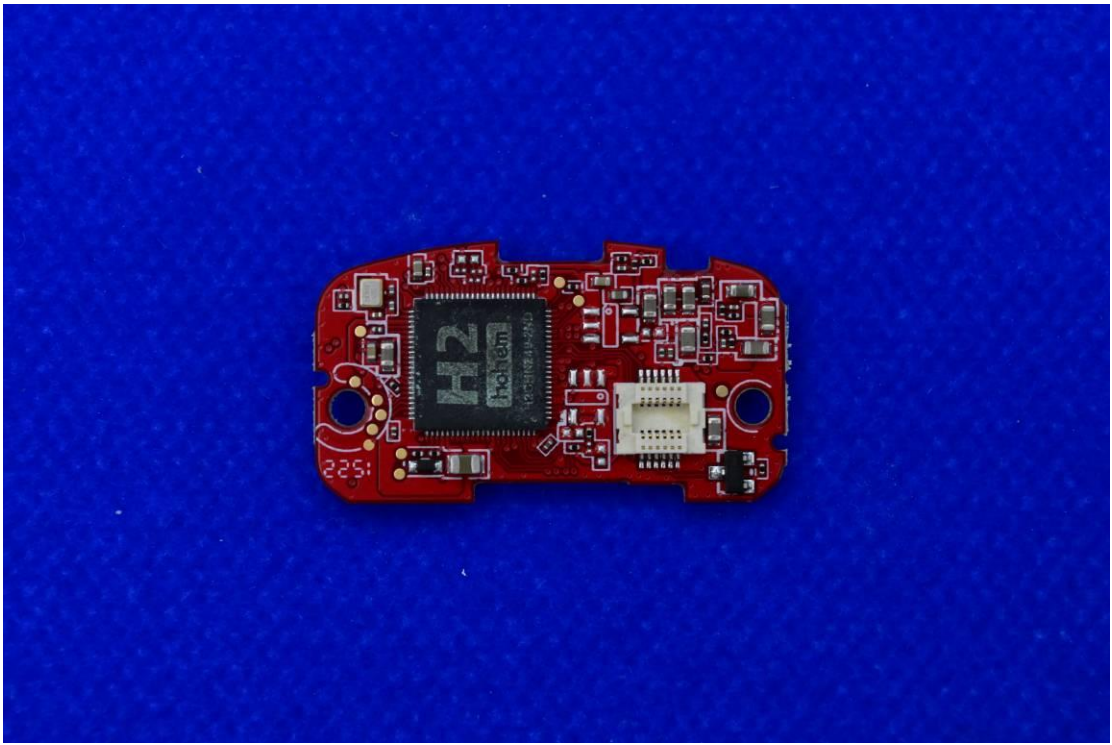

Model Name: iSMT2K, iSMT2

FCC ID: 2AIB7MT2 IC: 28400-MT2

Internal Photos

1. EUT uncover view

2. Antenna view