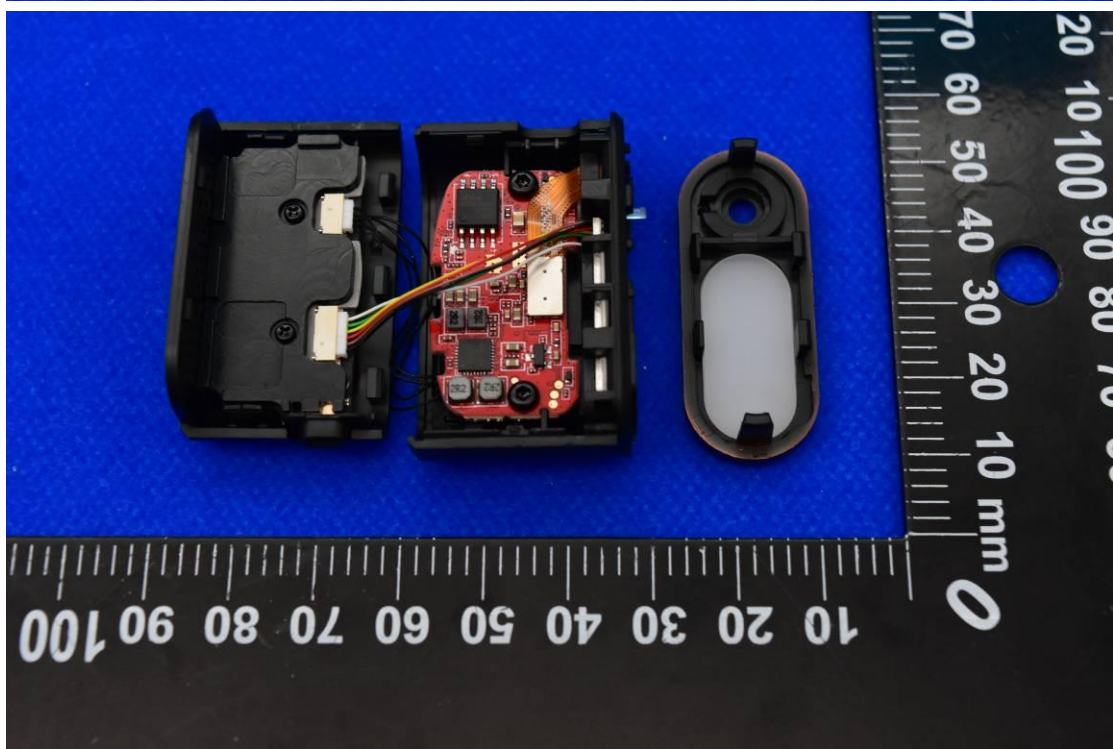

Model Name: iSMT2K, iSMT2

FCC ID: 2AIB7MT2 IC: 28400-MT2

Internal Photos

1. EUT uncover view

2. Antenna view