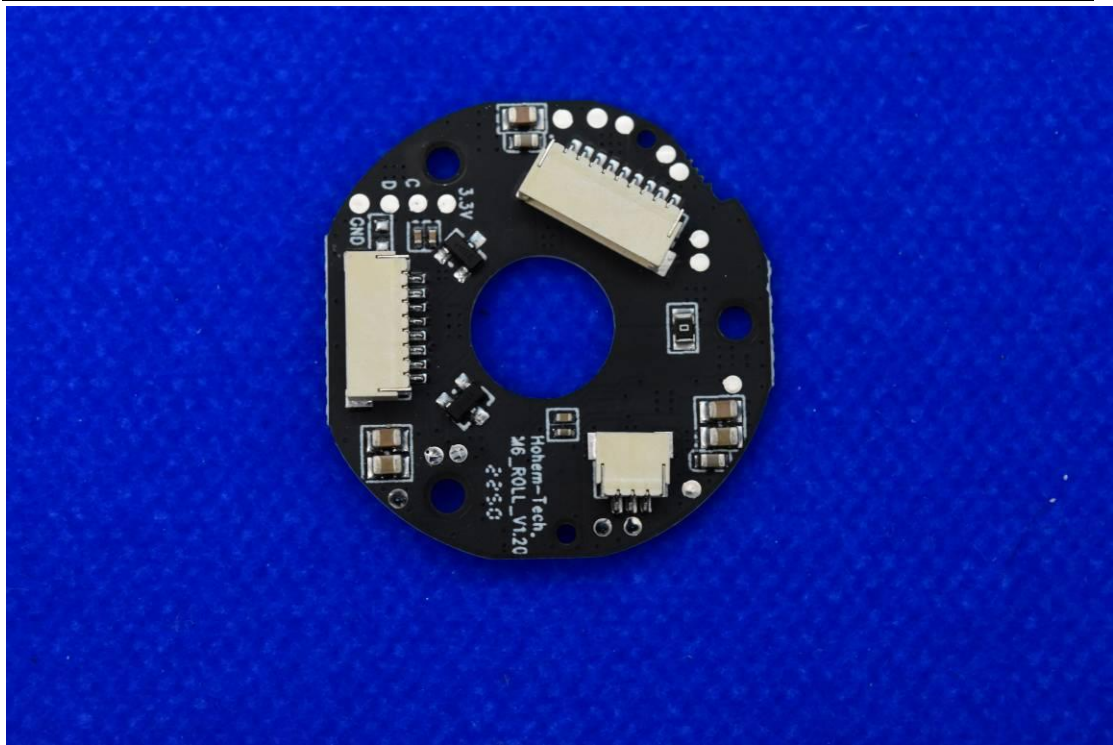

Model Name: iSMT2K, iSMT2

FCC ID: 2AIB7MT2 IC: 28400-MT2

Internal Photos

1. EUT uncover view

2. Antenna view