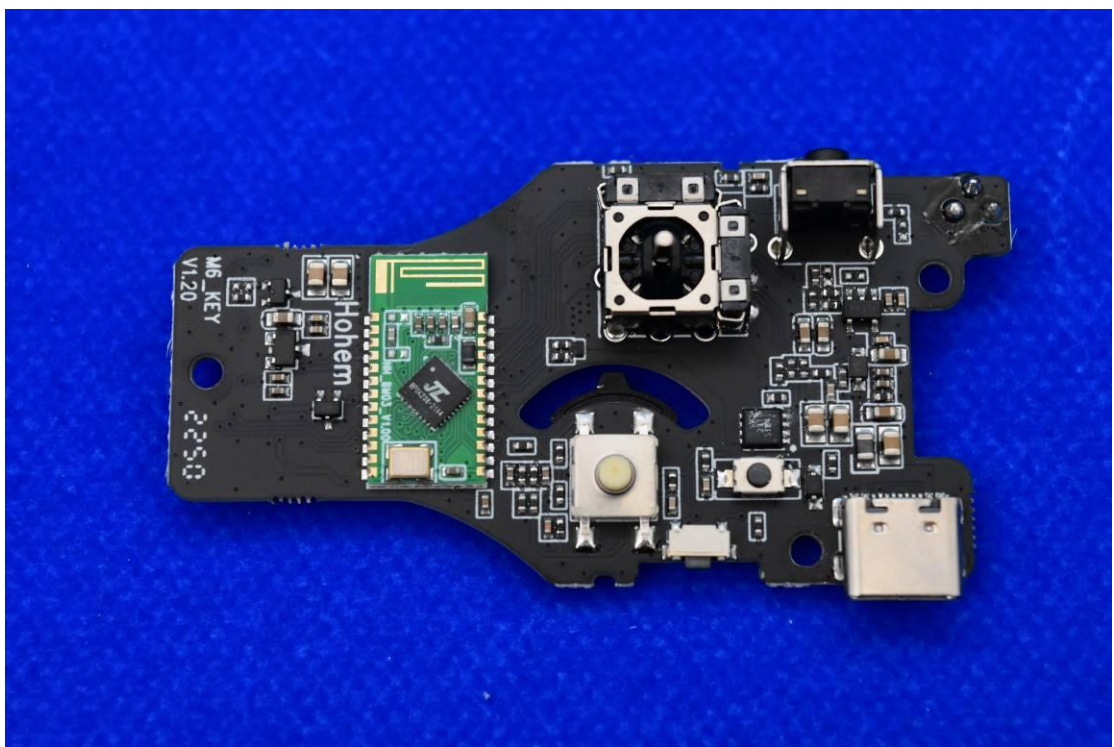

Model Name: iSMT2K, iSMT2

FCC ID: 2AIB7MT2 IC: 28400-MT2

Internal Photos

1. EUT uncover view

2. Antenna view