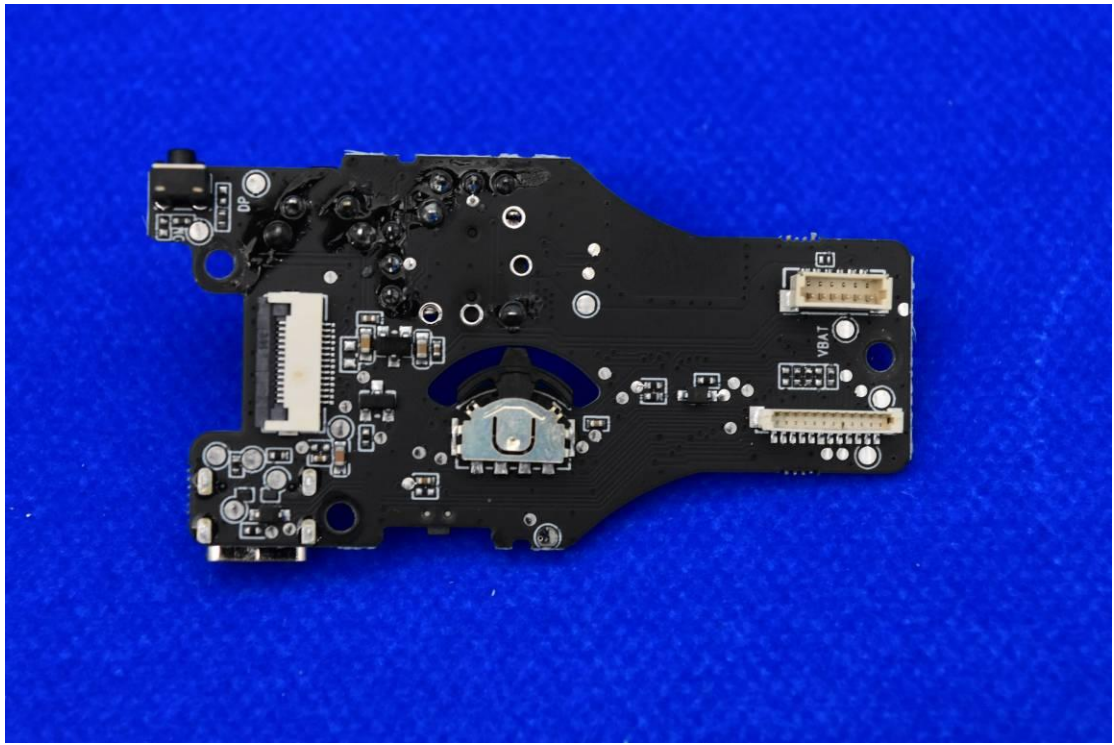

Model Name: iSMT2K, iSMT2

FCC ID: 2AIB7MT2 IC: 28400-MT2

Internal Photos

1. EUT uncover view

2. Antenna view