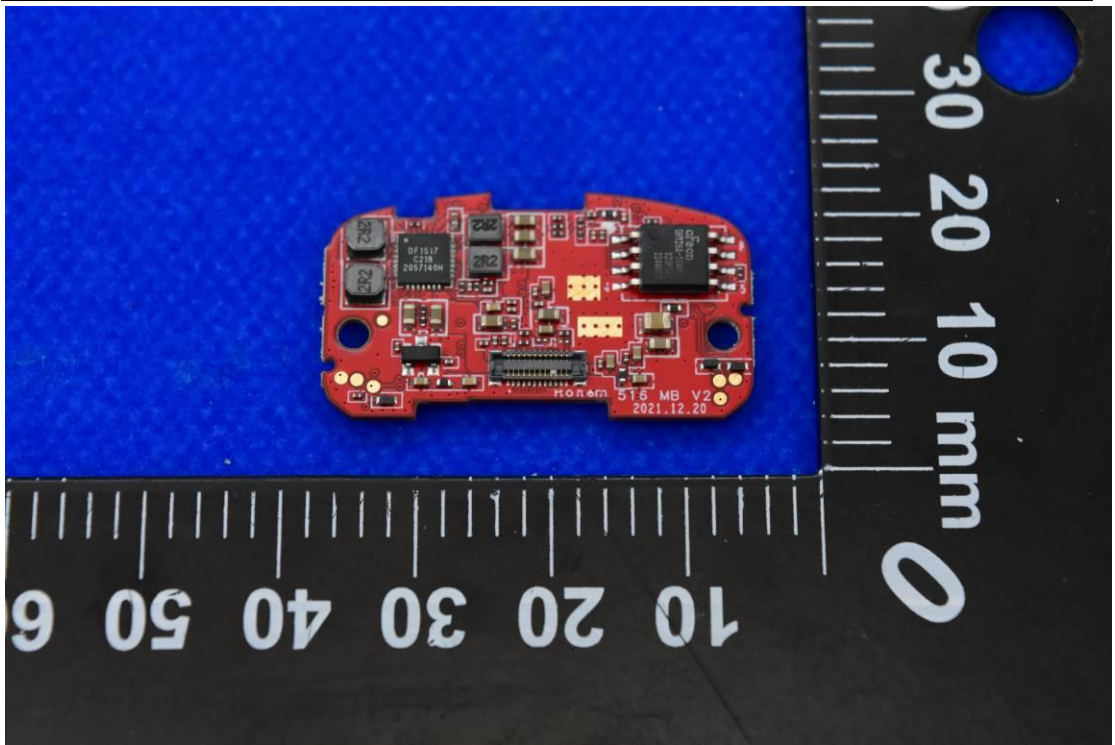

Model Name: iSMT2K, iSMT2

FCC ID: 2AIB7MT2 IC: 28400-MT2

Internal Photos

1. EUT uncover view

2. Antenna view