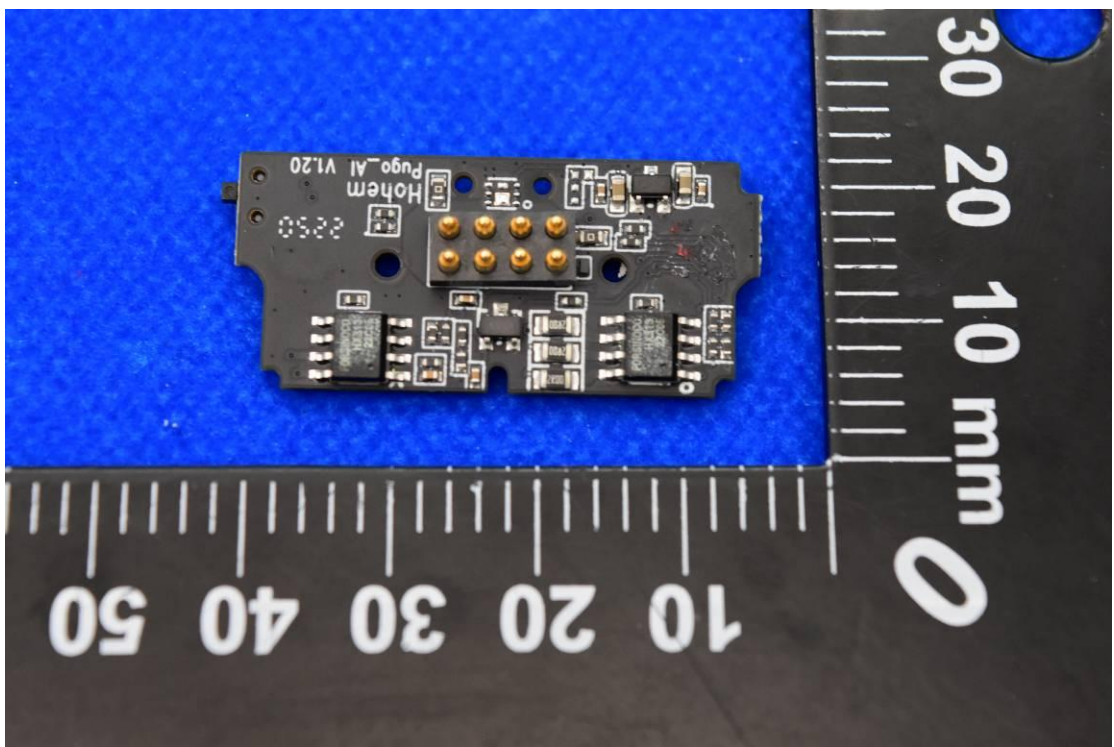

Model Name: iSMT2K, iSMT2

FCC ID: 2AIB7MT2 IC: 28400-MT2

Internal Photos

1. EUT uncover view

2. Antenna view