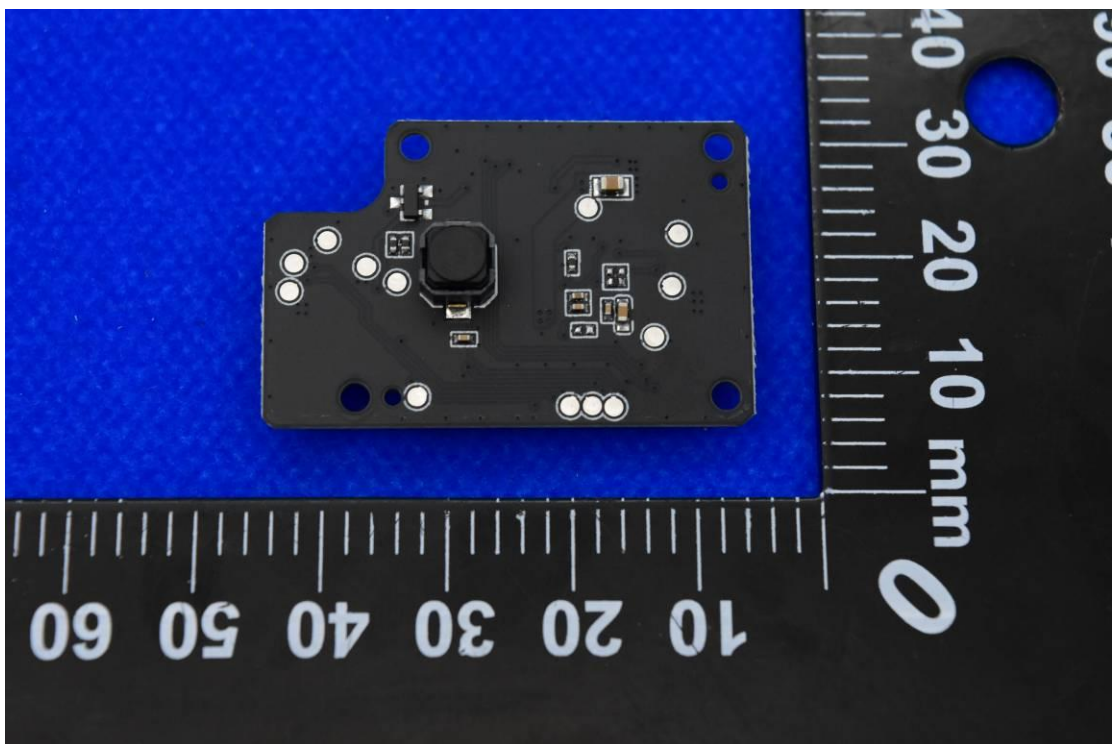

Model Name: iSMT2K, iSMT2

FCC ID: 2AIB7MT2 IC: 28400-MT2

Internal Photos

1. EUT uncover view

2. Antenna view