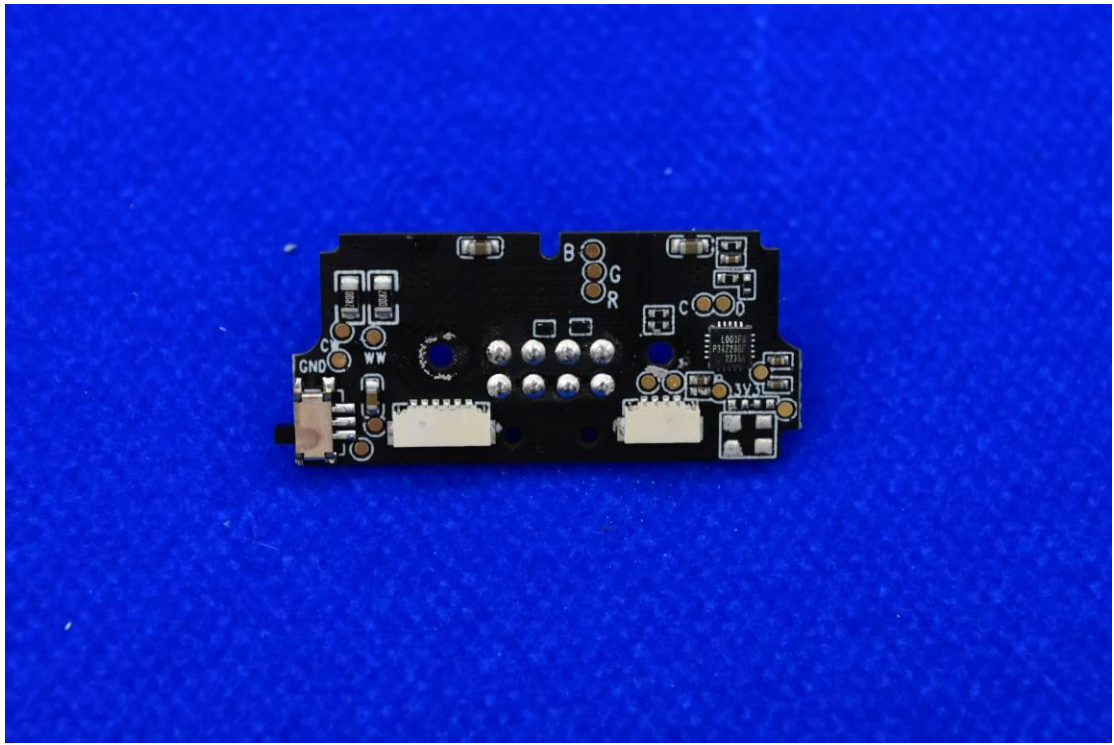

Model Name: iSMT2K, iSMT2

FCC ID: 2AIB7MT2 IC: 28400-MT2

Internal Photos

1. EUT uncover view

2. Antenna view