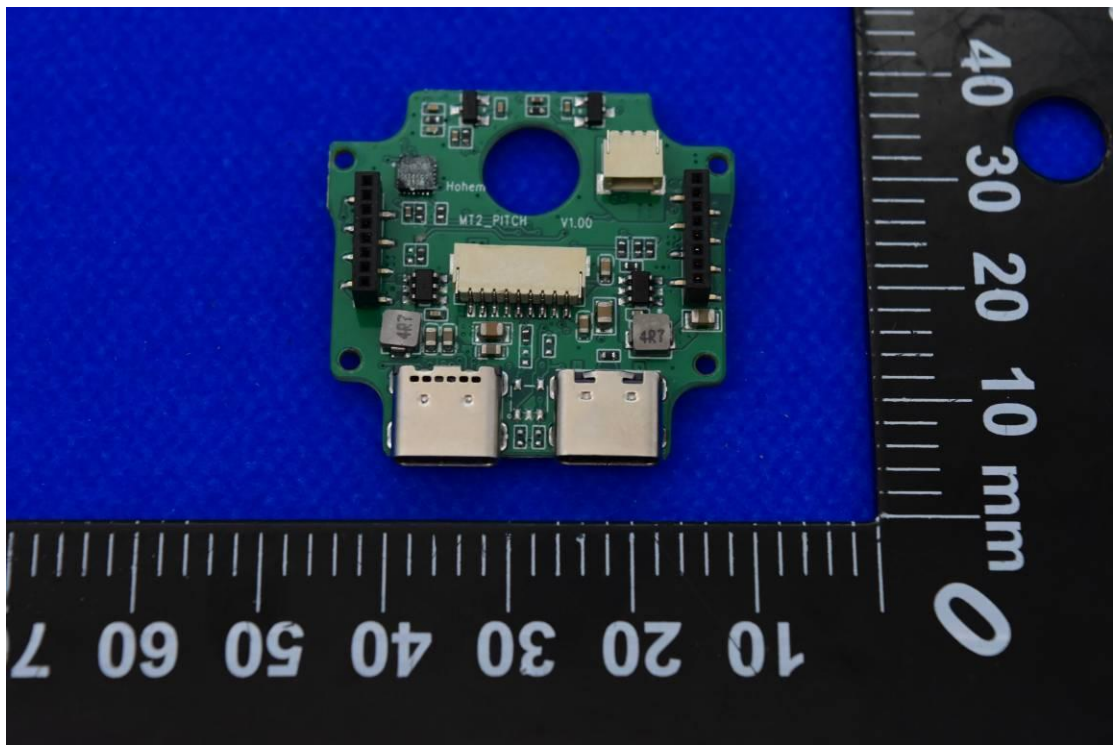

Model Name: iSMT2K, iSMT2

FCC ID: 2AIB7MT2 IC: 28400-MT2

Internal Photos

1. EUT uncover view

2. Antenna view