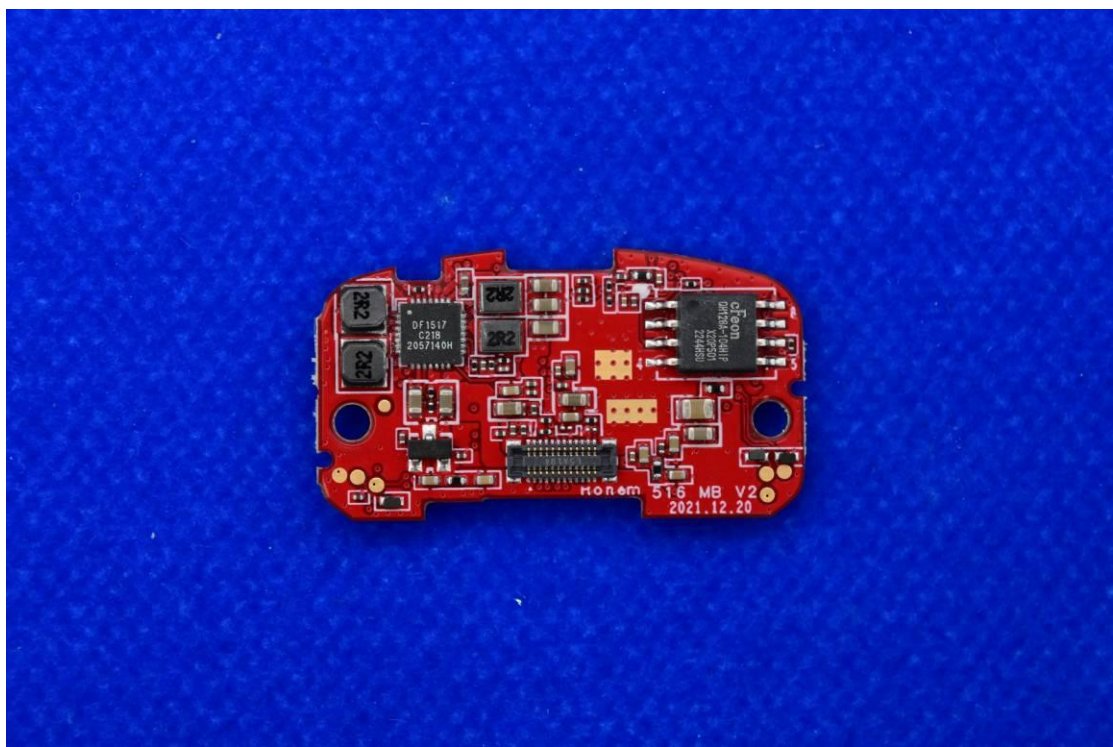

Model Name: iSMT2K, iSMT2

FCC ID: 2AIB7MT2 IC: 28400-MT2

Internal Photos

1. EUT uncover view

2. Antenna view