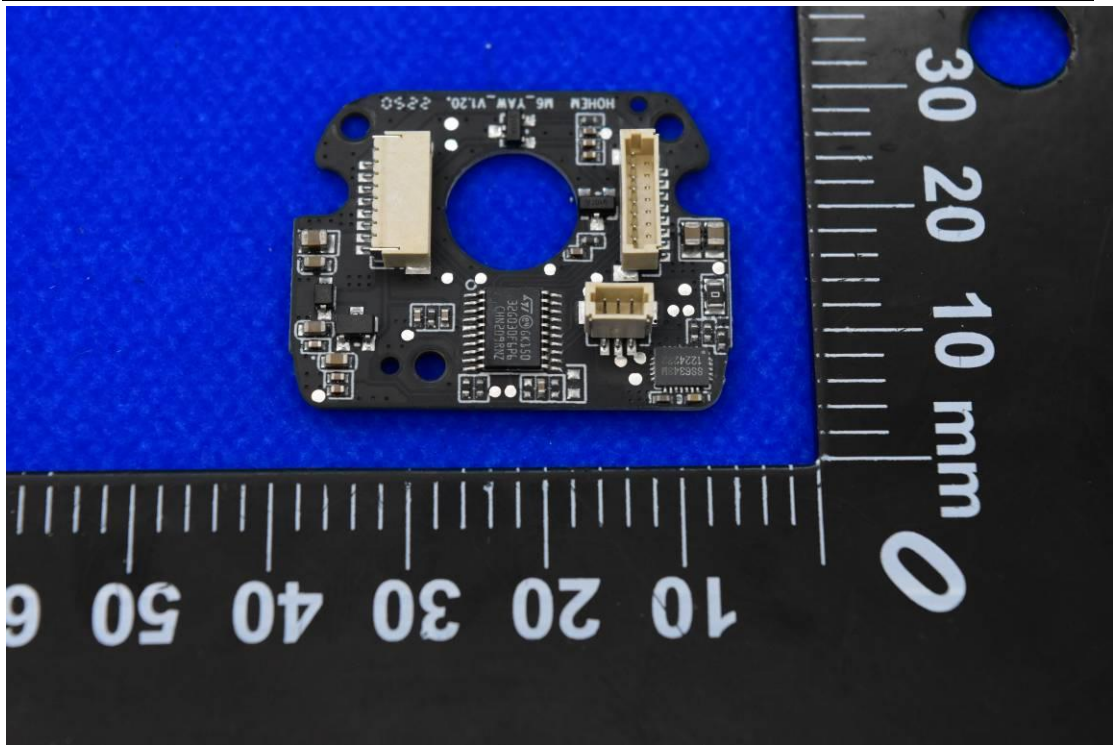

Model Name: iSMT2K, iSMT2

FCC ID: 2AIB7MT2 IC: 28400-MT2

Internal Photos

1. EUT uncover view

2. Antenna view