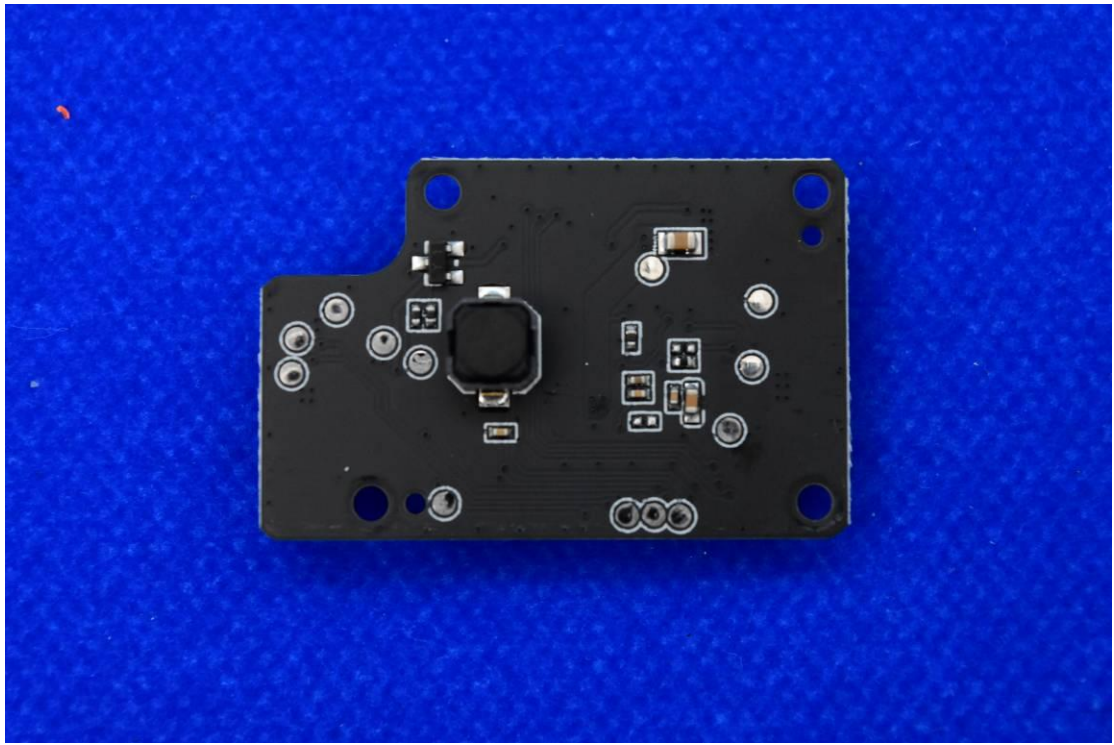

Model Name: iSMT2K, iSMT2

FCC ID: 2AIB7MT2 IC: 28400-MT2

Internal Photos

1. EUT uncover view

2. Antenna view