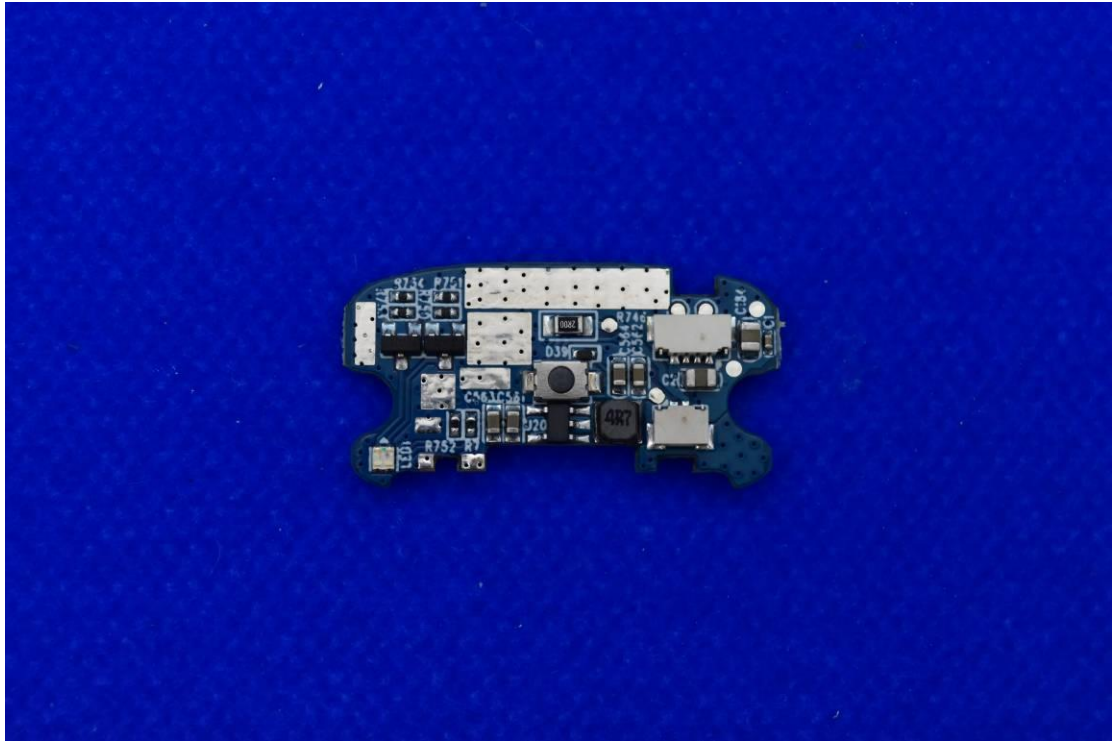

Model Name: iSMT2K, iSMT2

FCC ID: 2AIB7MT2 IC: 28400-MT2

Internal Photos

1. EUT uncover view

2. Antenna view