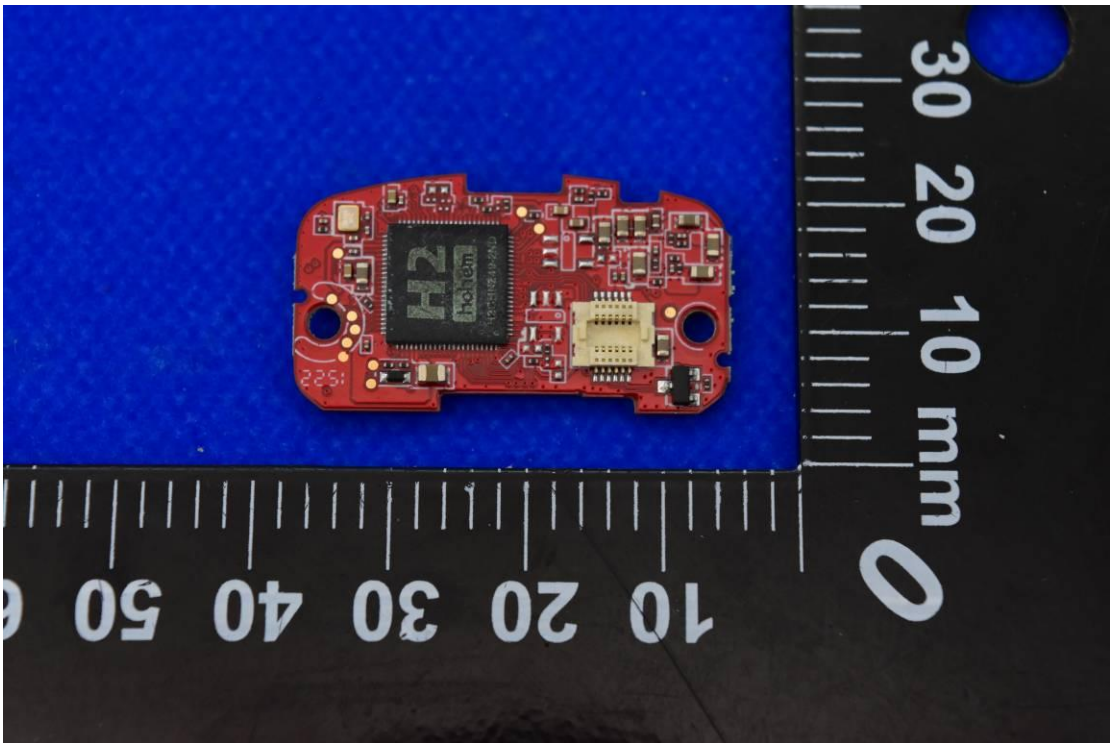

Model Name: iSMT2K, iSMT2

FCC ID: 2AIB7MT2 IC: 28400-MT2

Internal Photos

1. EUT uncover view

2. Antenna view