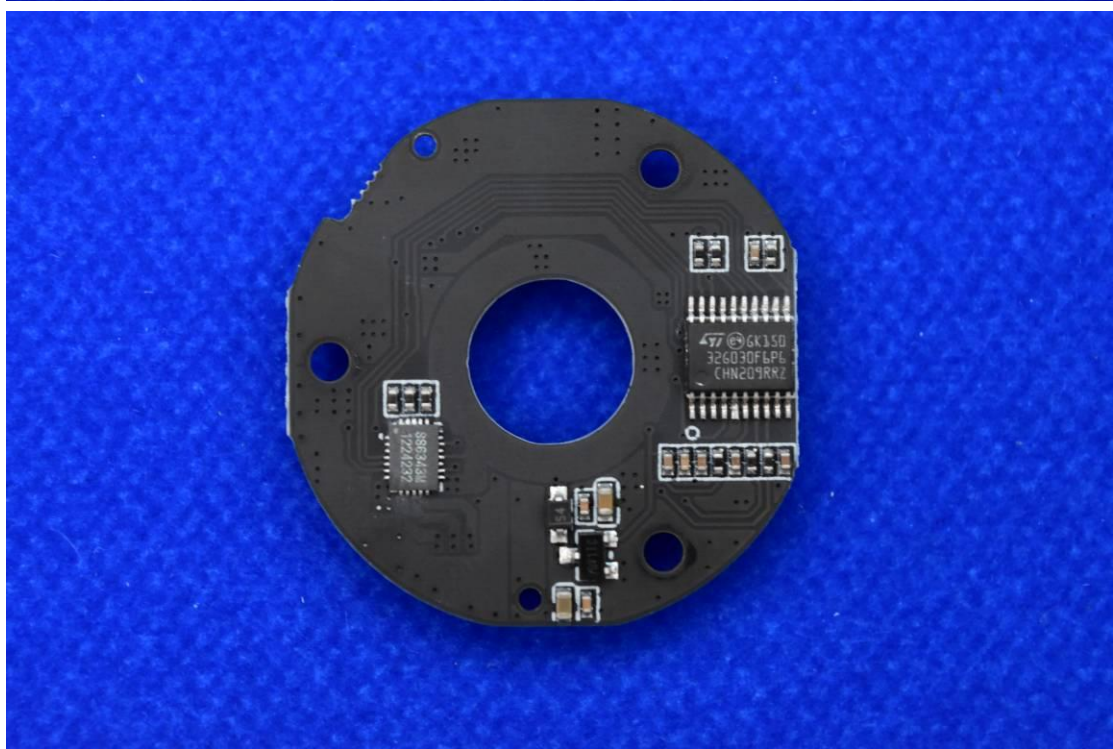

Model Name: iSMT2K, iSMT2

FCC ID: 2AIB7MT2 IC: 28400-MT2

Internal Photos

1. EUT uncover view

2. Antenna view