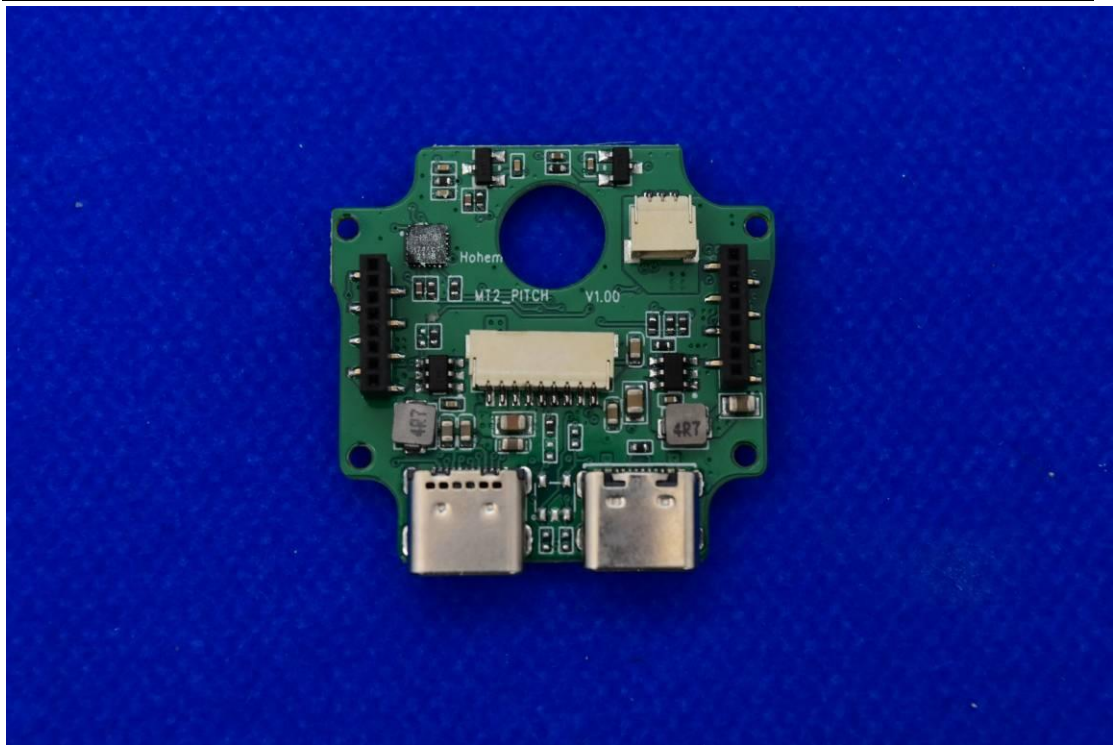

Model Name: iSMT2K, iSMT2

FCC ID: 2AIB7MT2 IC: 28400-MT2

Internal Photos

1. EUT uncover view

2. Antenna view