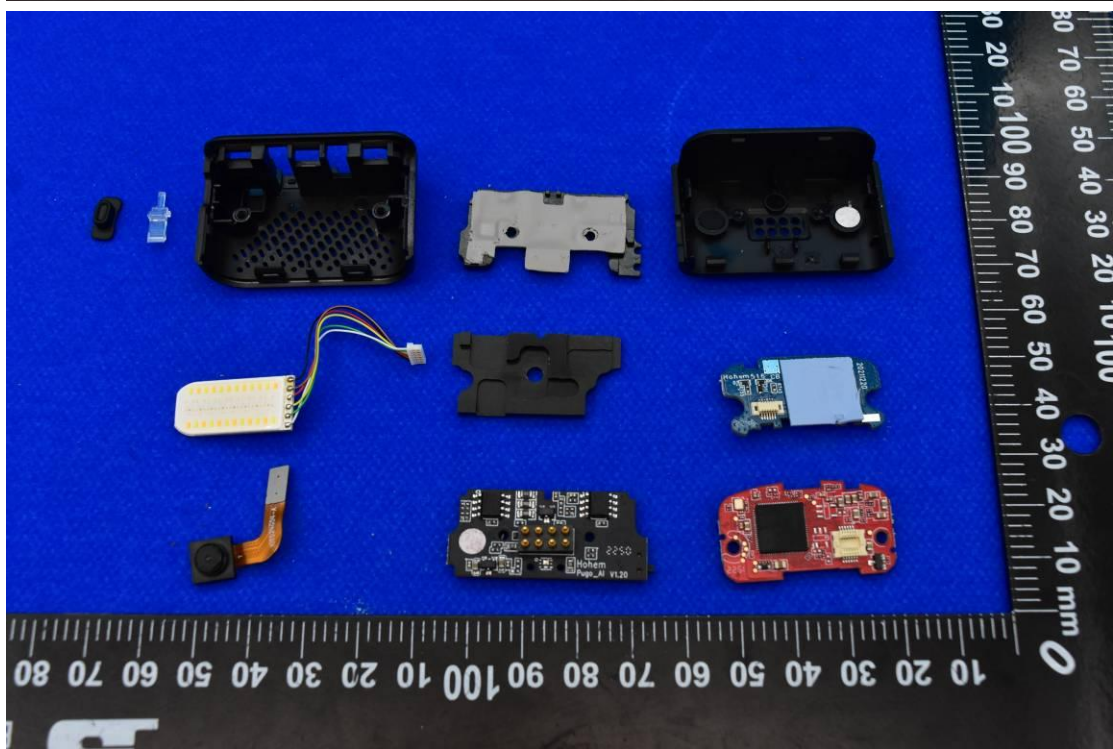

Model Name: iSMT2K, iSMT2

FCC ID: 2AIB7MT2 IC: 28400-MT2

Internal Photos

1. EUT uncover view

2. Antenna view