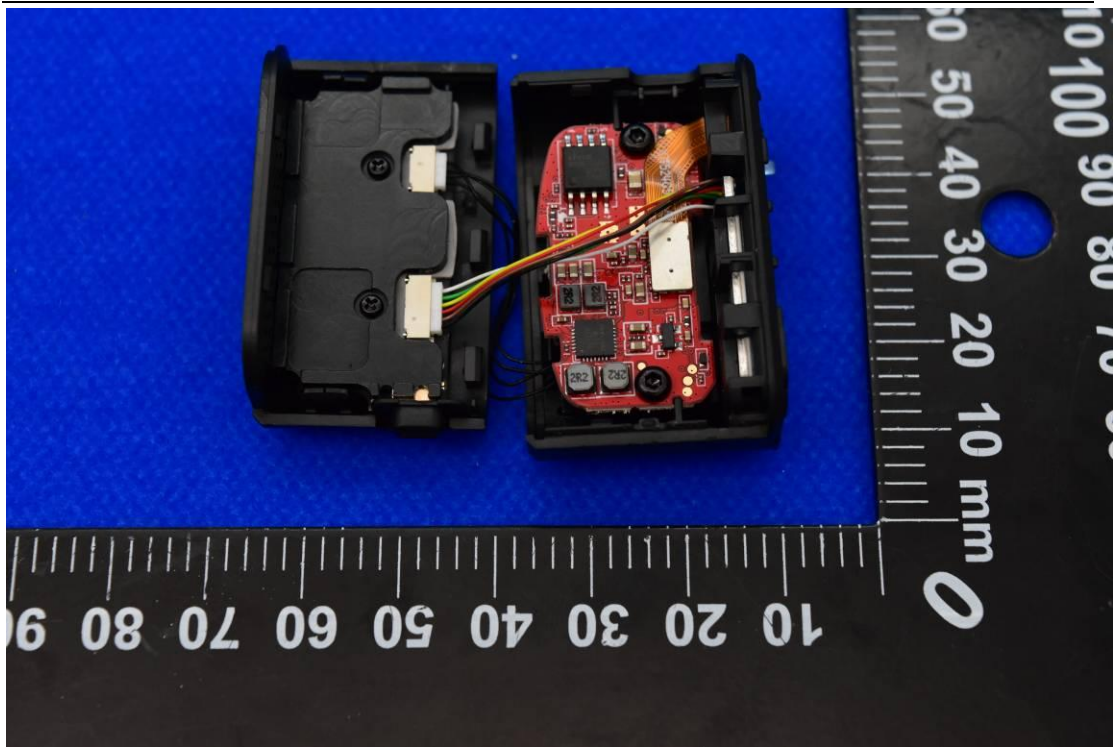

Model Name: iSMT2K, iSMT2

FCC ID: 2AIB7MT2 IC: 28400-MT2

Internal Photos

1. EUT uncover view

2. Antenna view