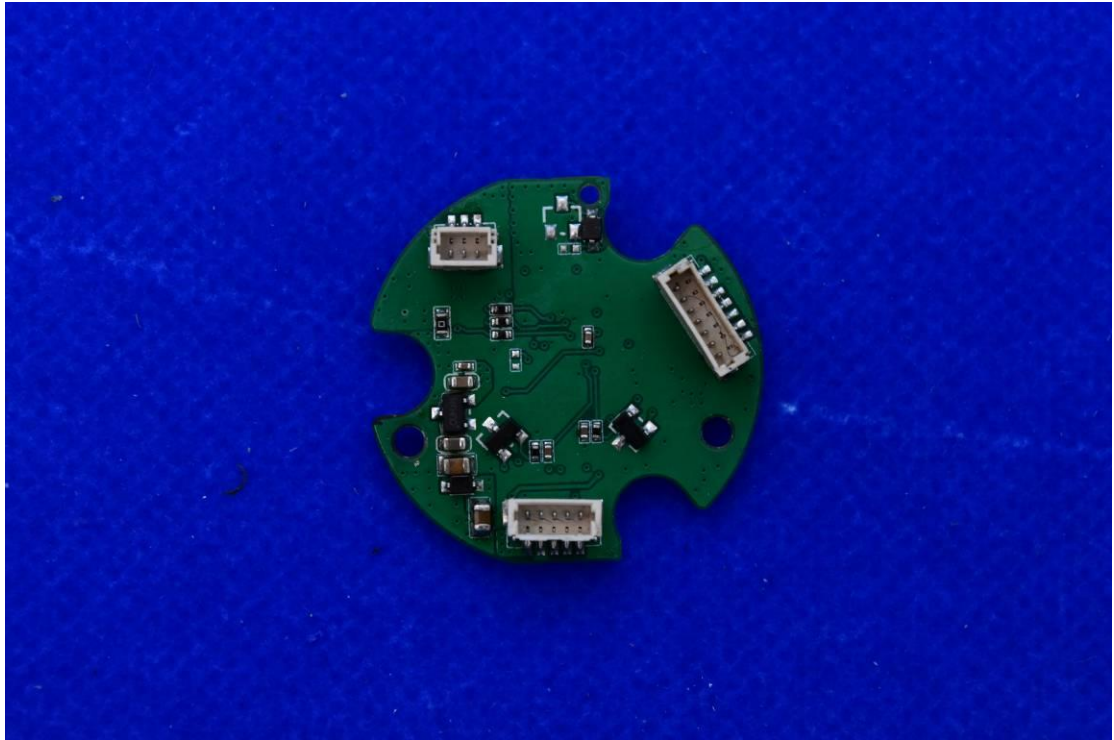

FCC ID: 2AIB7MGS2 IC: 28400-MGS2

Internal Photos

1. EUT uncover view

2. Antenna view