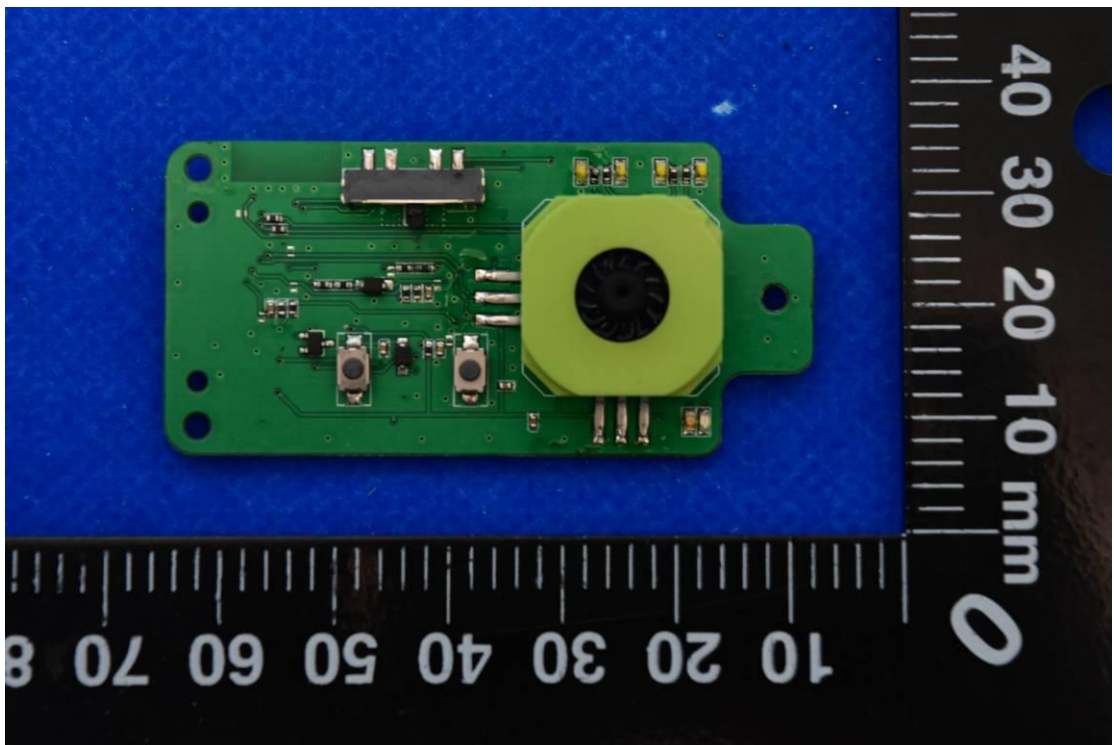

FCC ID: 2AIB7MGS2 IC: 28400-MGS2

Internal Photos

1. EUT uncover view

2. Antenna view