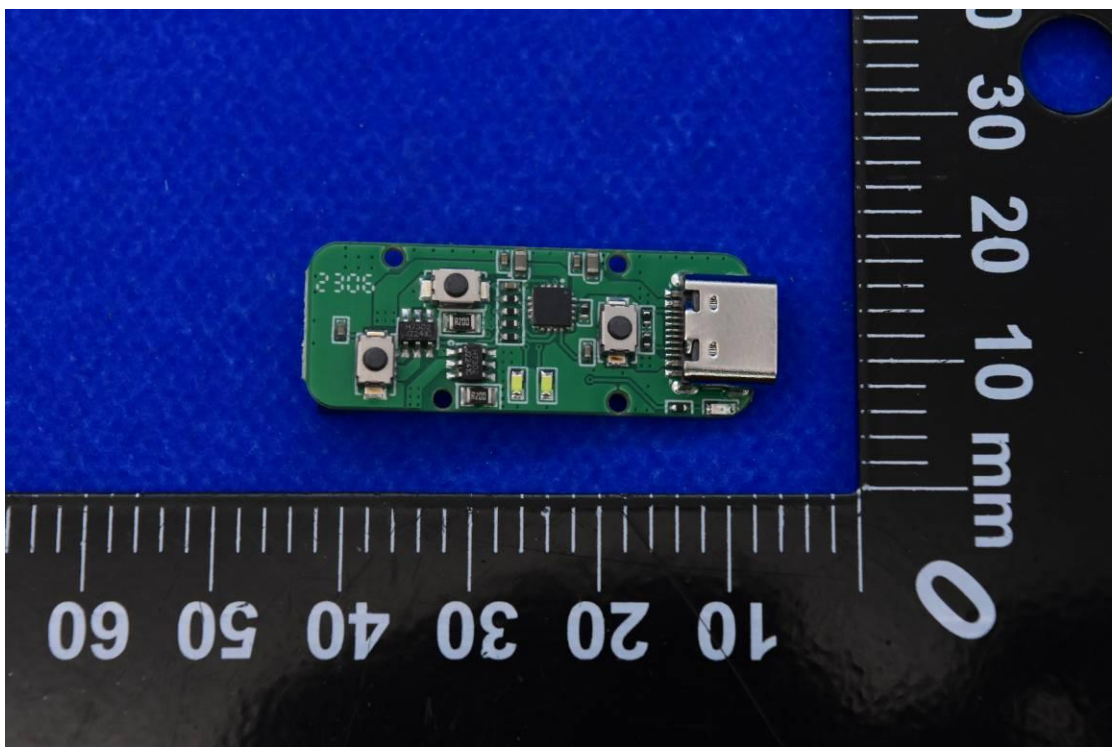

FCC ID: 2AIB7MGS2 IC: 28400-MGS2

Internal Photos

1. EUT uncover view

2. Antenna view