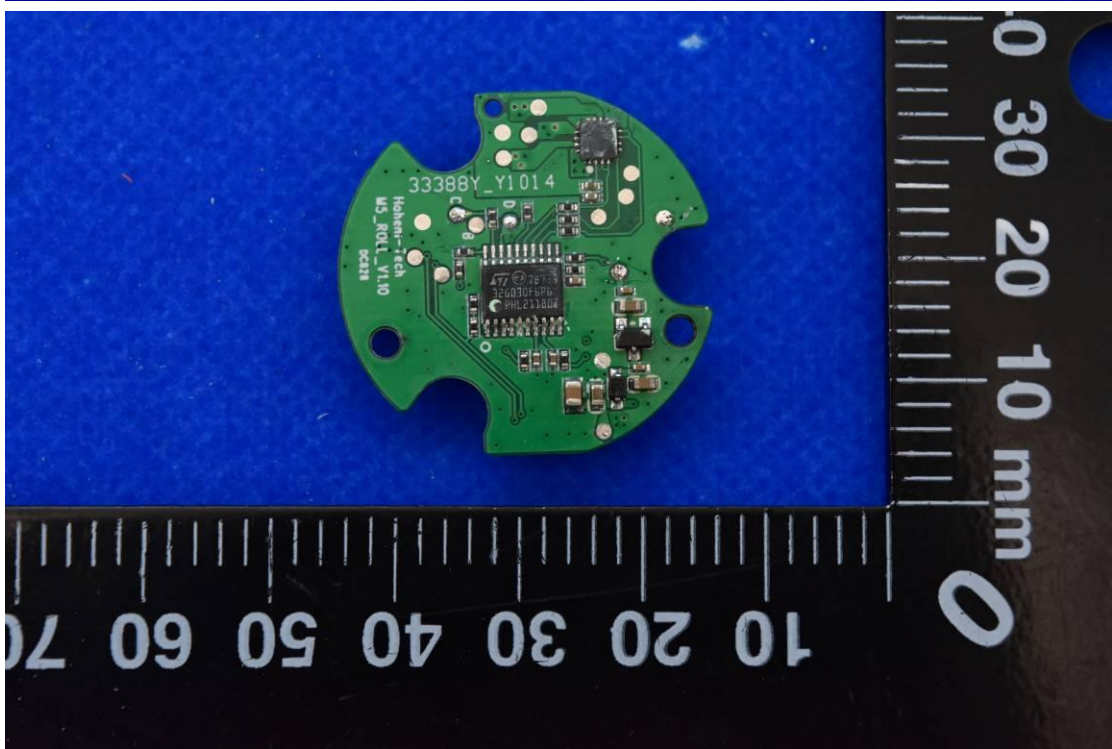

FCC ID: 2AIB7MGS2 IC: 28400-MGS2

Internal Photos

1. EUT uncover view

2. Antenna view