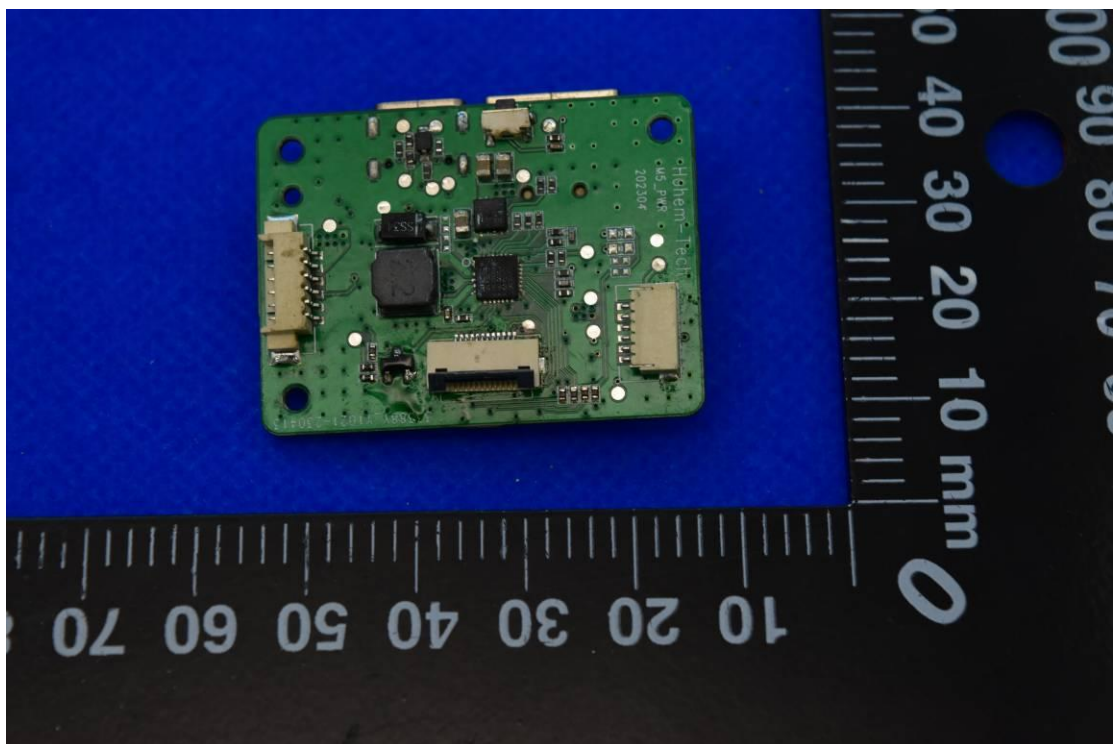

FCC ID: 2AIB7MGS2 IC: 28400-MGS2

Internal Photos

1. EUT uncover view

2. Antenna view