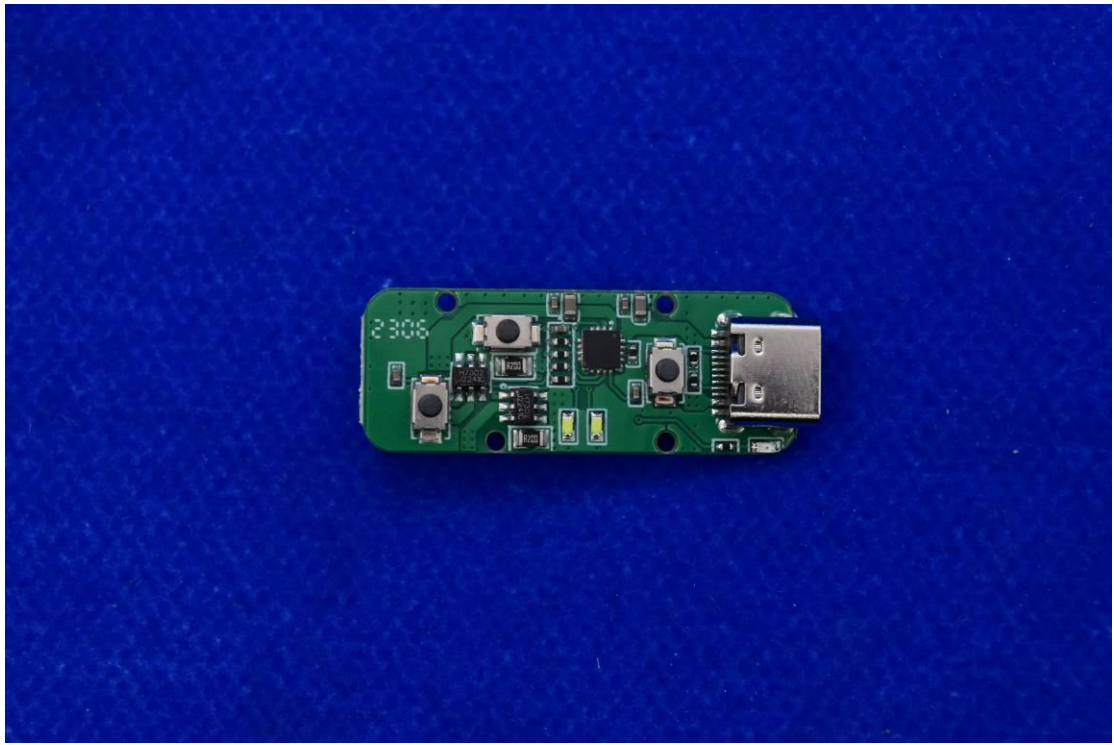

FCC ID: 2AIB7MGS2 IC: 28400-MGS2

Internal Photos

1. EUT uncover view

2. Antenna view