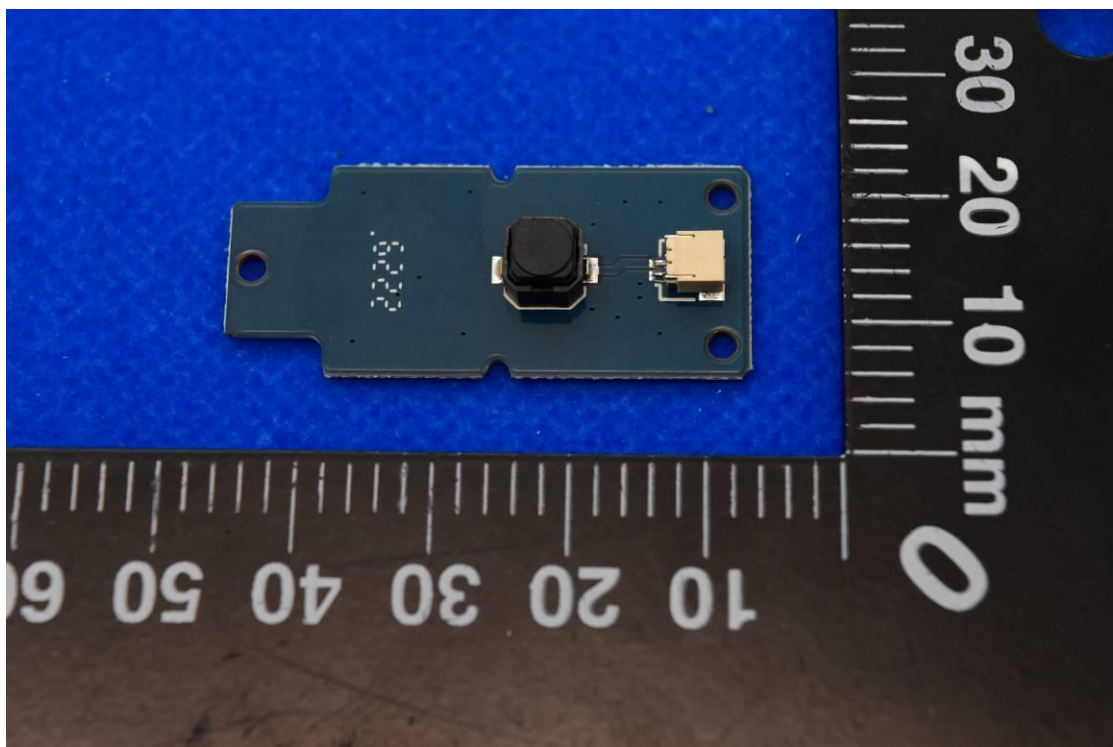

FCC ID: 2AIB7MGS2 IC: 28400-MGS2

Internal Photos

1. EUT uncover view

2. Antenna view