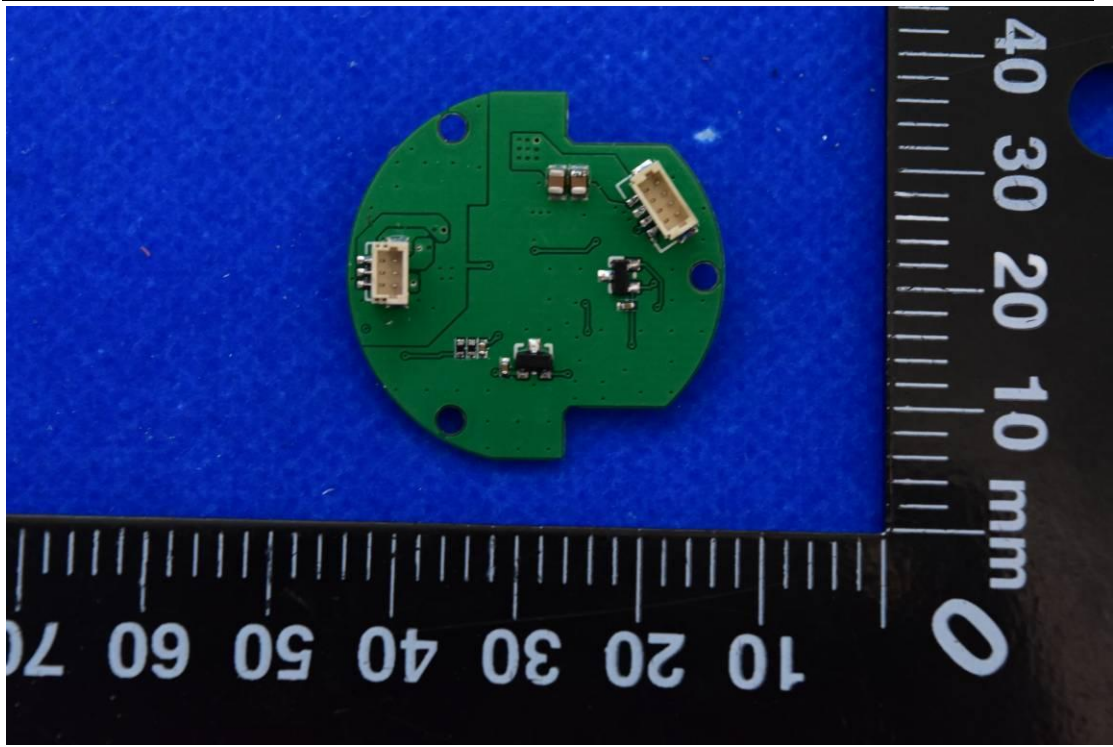

FCC ID: 2AIB7MGS2 IC: 28400-MGS2

Internal Photos

1. EUT uncover view

2. Antenna view