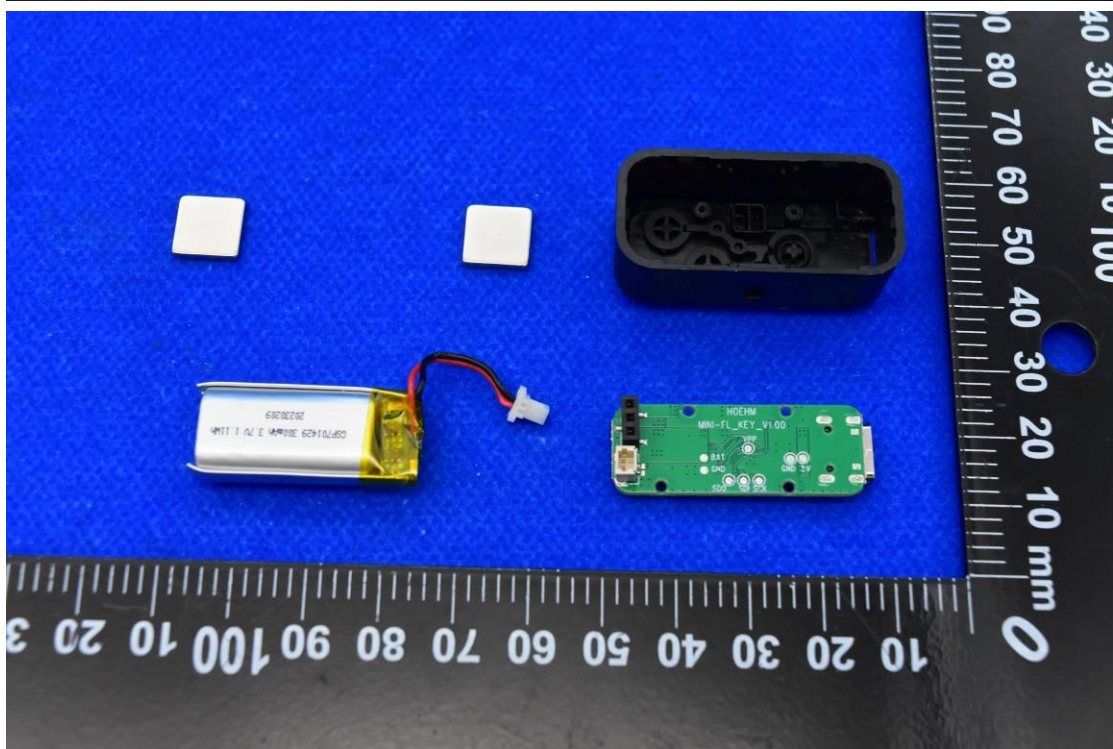

FCC ID: 2AIB7MGS2 IC: 28400-MGS2

Internal Photos

1. EUT uncover view

2. Antenna view