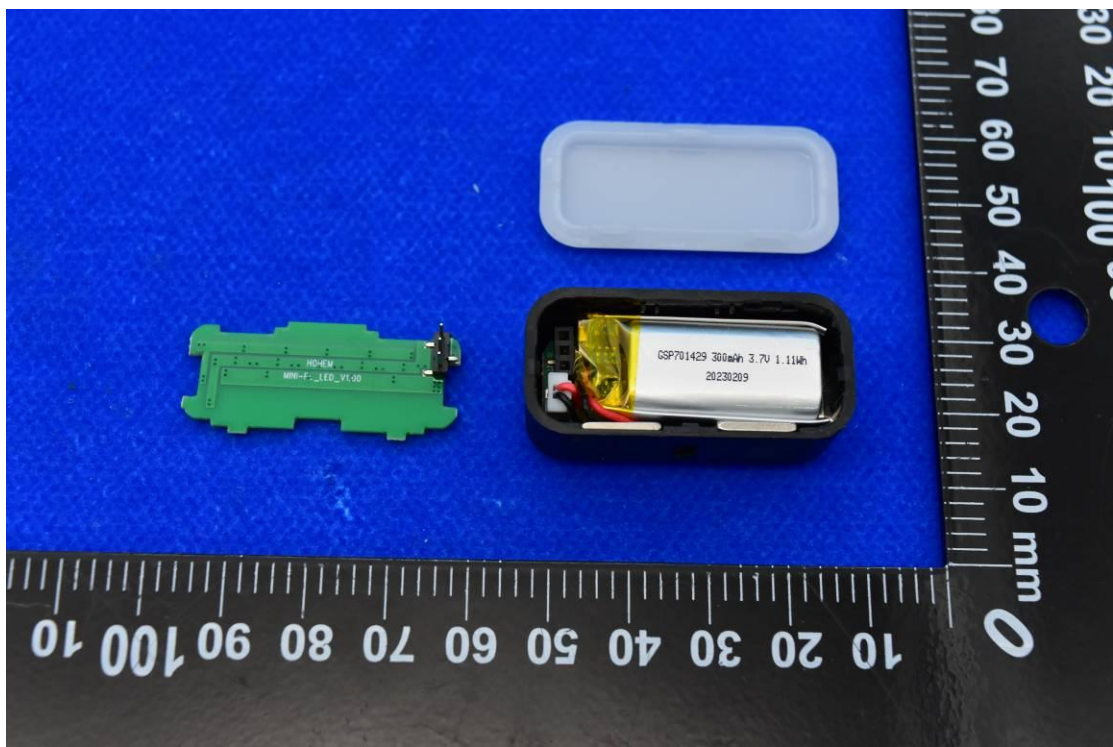

FCC ID: 2AIB7MGS2 IC: 28400-MGS2

Internal Photos

1. EUT uncover view

2. Antenna view