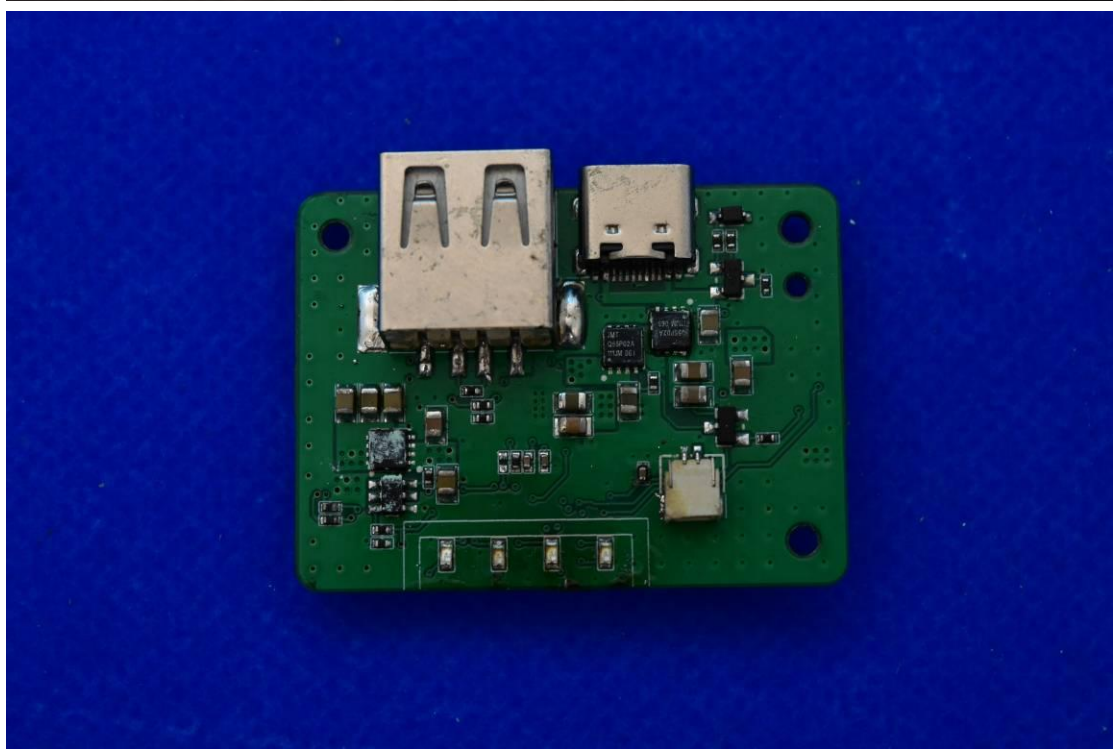

FCC ID: 2AIB7MGS2 IC: 28400-MGS2

Internal Photos

1. EUT uncover view

2. Antenna view