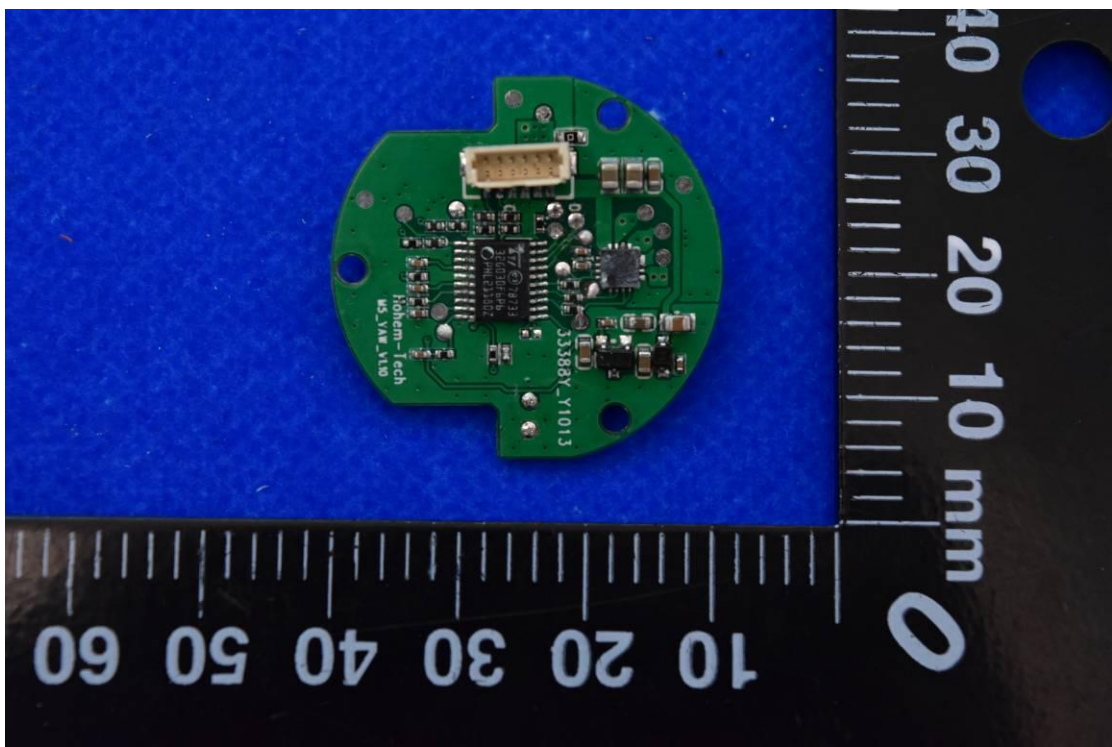

FCC ID: 2AIB7MGS2 IC: 28400-MGS2

Internal Photos

1. EUT uncover view

2. Antenna view