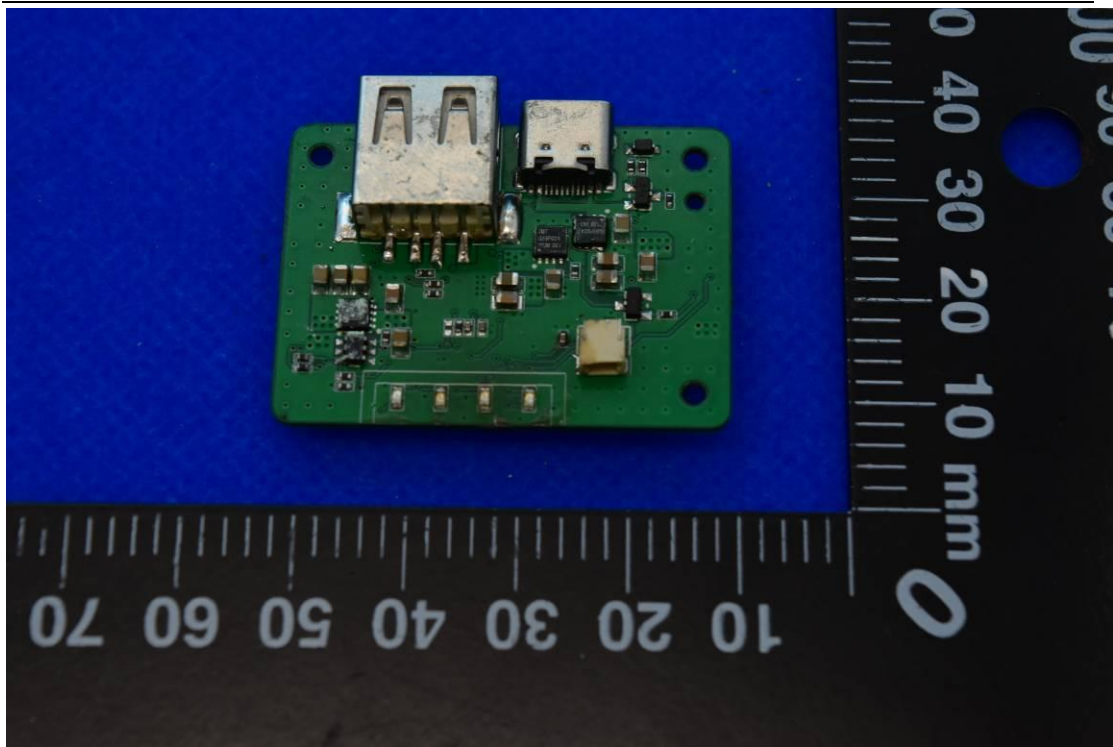

FCC ID: 2AIB7MGS2 IC: 28400-MGS2

Internal Photos

1. EUT uncover view

2. Antenna view