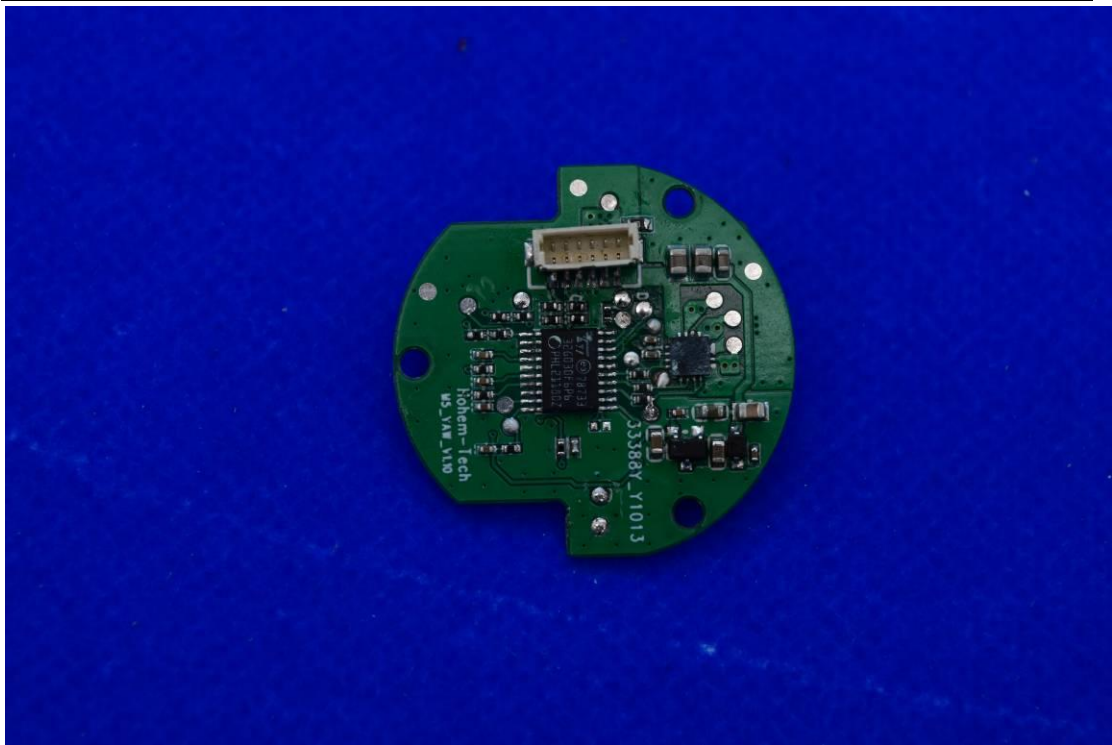

FCC ID: 2AIB7MGS2 IC: 28400-MGS2

Internal Photos

1. EUT uncover view

2. Antenna view