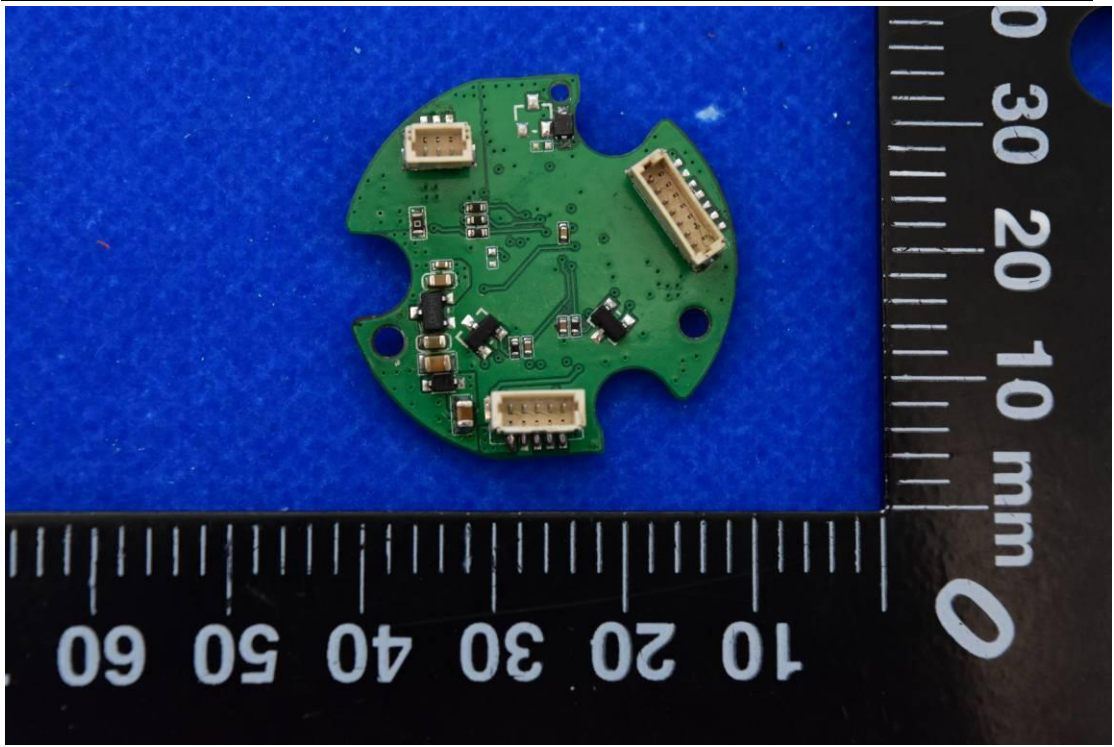

FCC ID: 2AIB7MGS2 IC: 28400-MGS2

Internal Photos

1. EUT uncover view

2. Antenna view