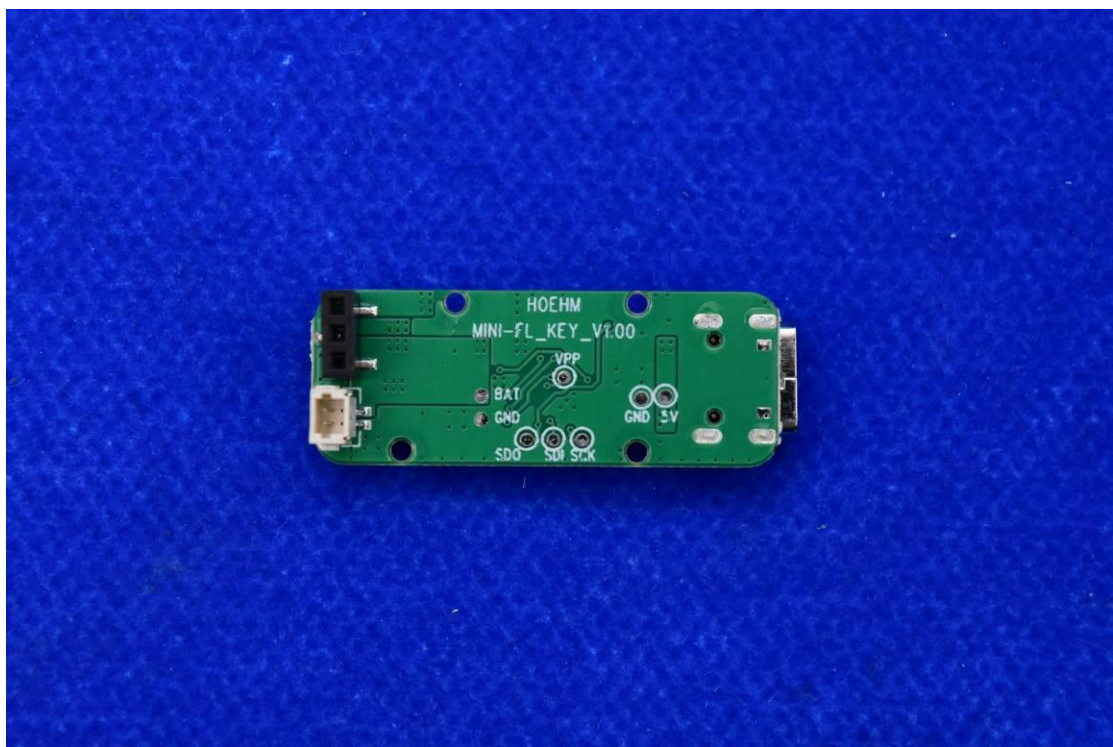

FCC ID: 2AIB7MGS2 IC: 28400-MGS2

Internal Photos

1. EUT uncover view

2. Antenna view