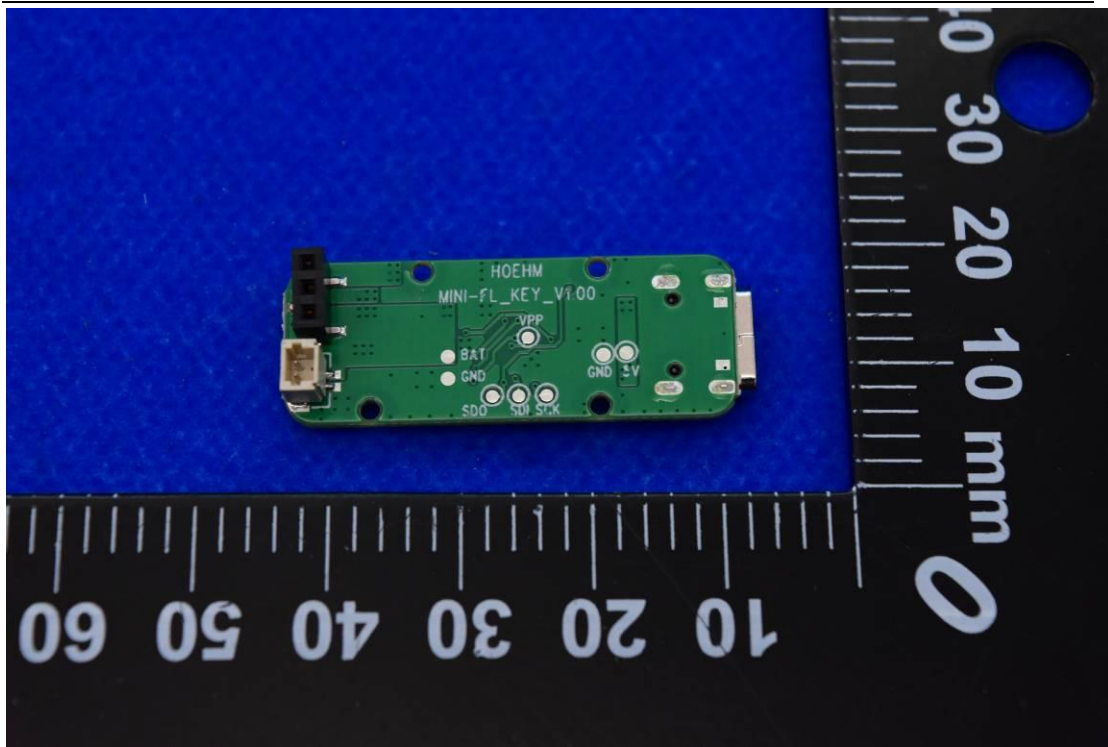

FCC ID: 2AIB7MGS2 IC: 28400-MGS2

Internal Photos

1. EUT uncover view

2. Antenna view