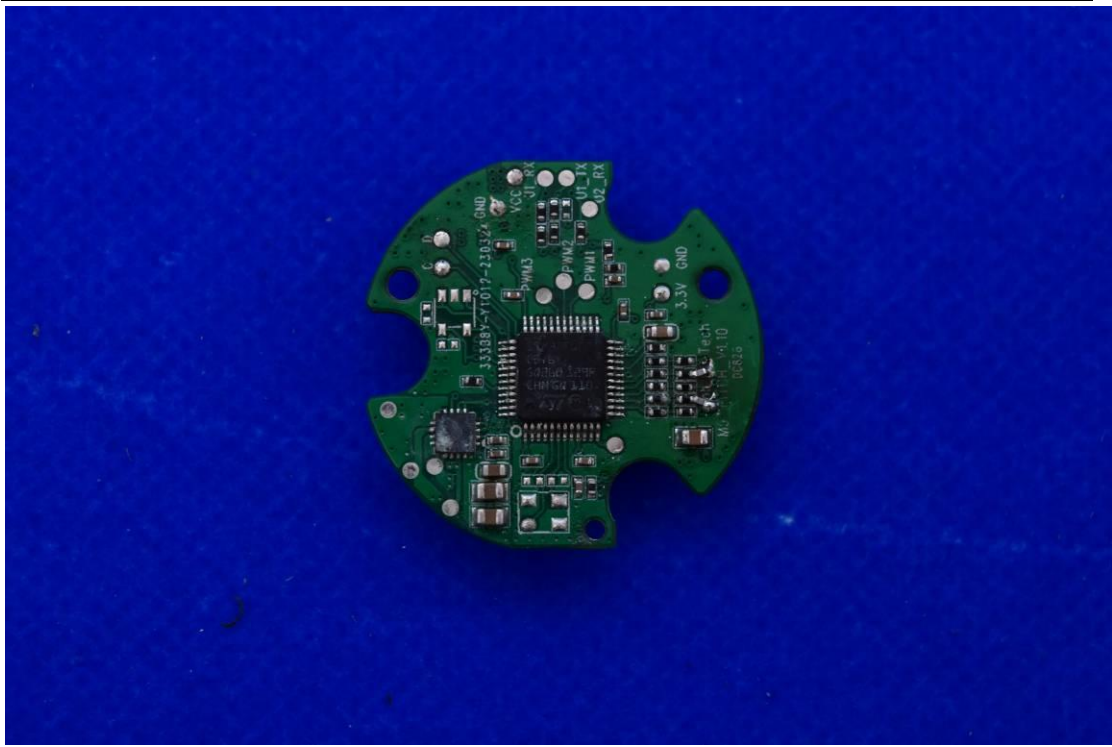

FCC ID: 2AIB7MGS2 IC: 28400-MGS2

Internal Photos

1. EUT uncover view

2. Antenna view