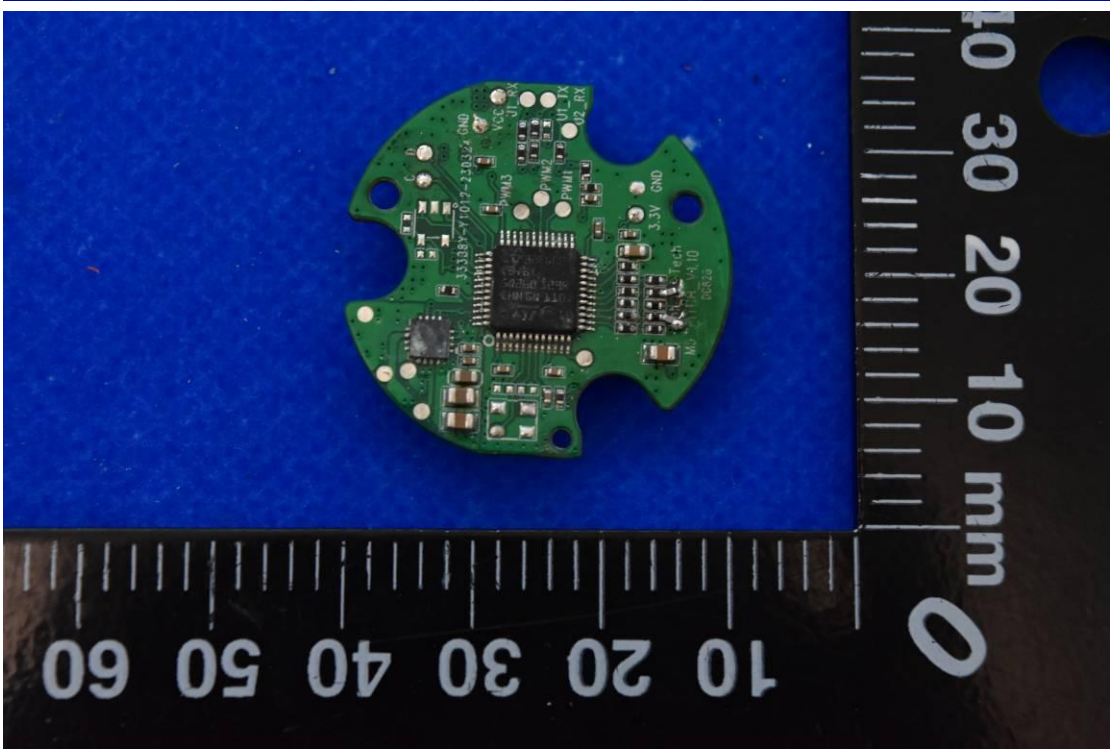

FCC ID: 2AIB7MGS2 IC: 28400-MGS2

Internal Photos

1. EUT uncover view

2. Antenna view