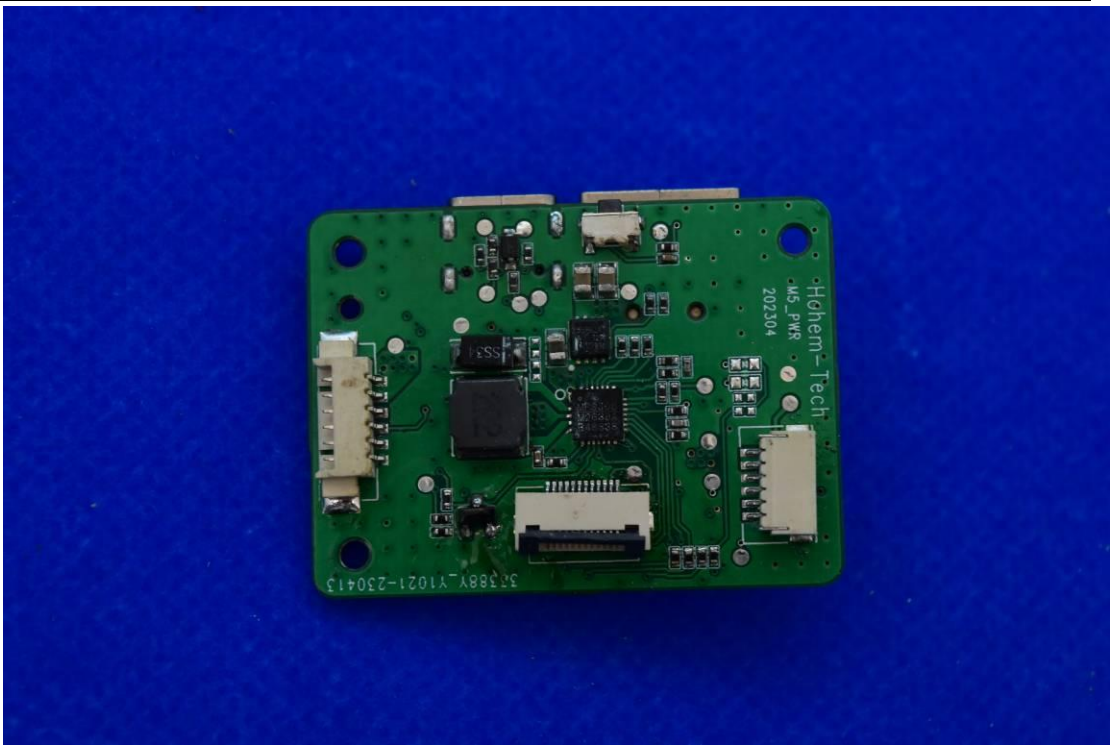

FCC ID: 2AIB7MGS2 IC: 28400-MGS2

Internal Photos

1. EUT uncover view

2. Antenna view