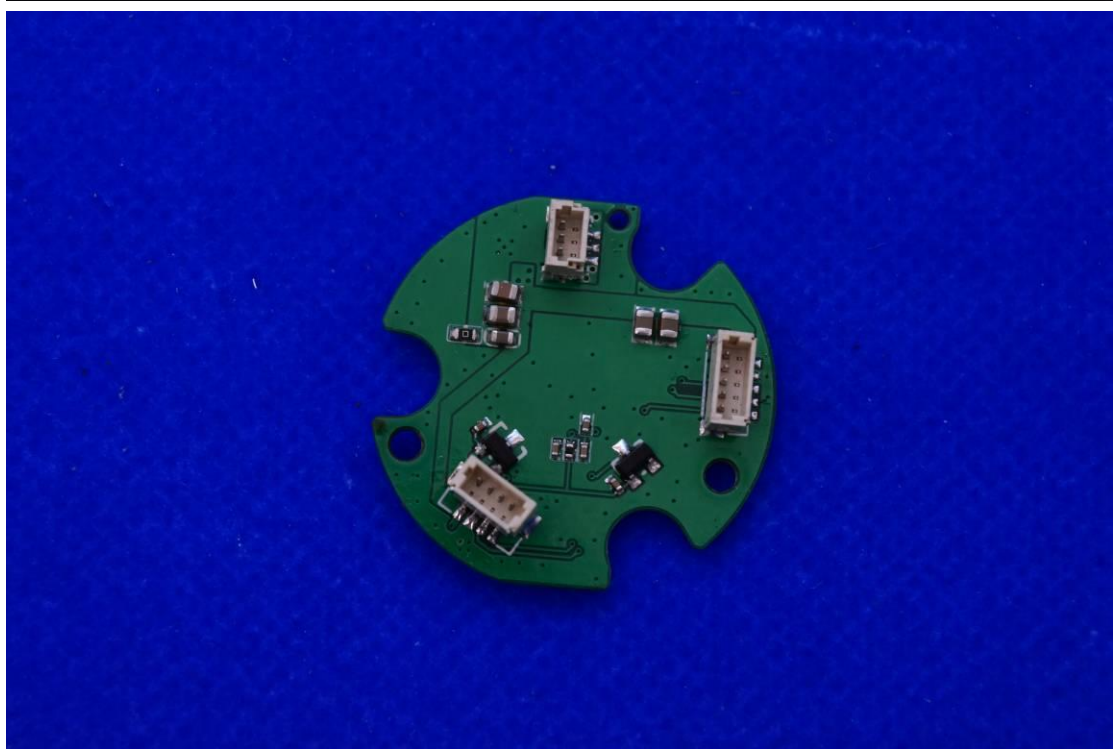

FCC ID: 2AIB7MGS2 IC: 28400-MGS2

Internal Photos

1. EUT uncover view

2. Antenna view