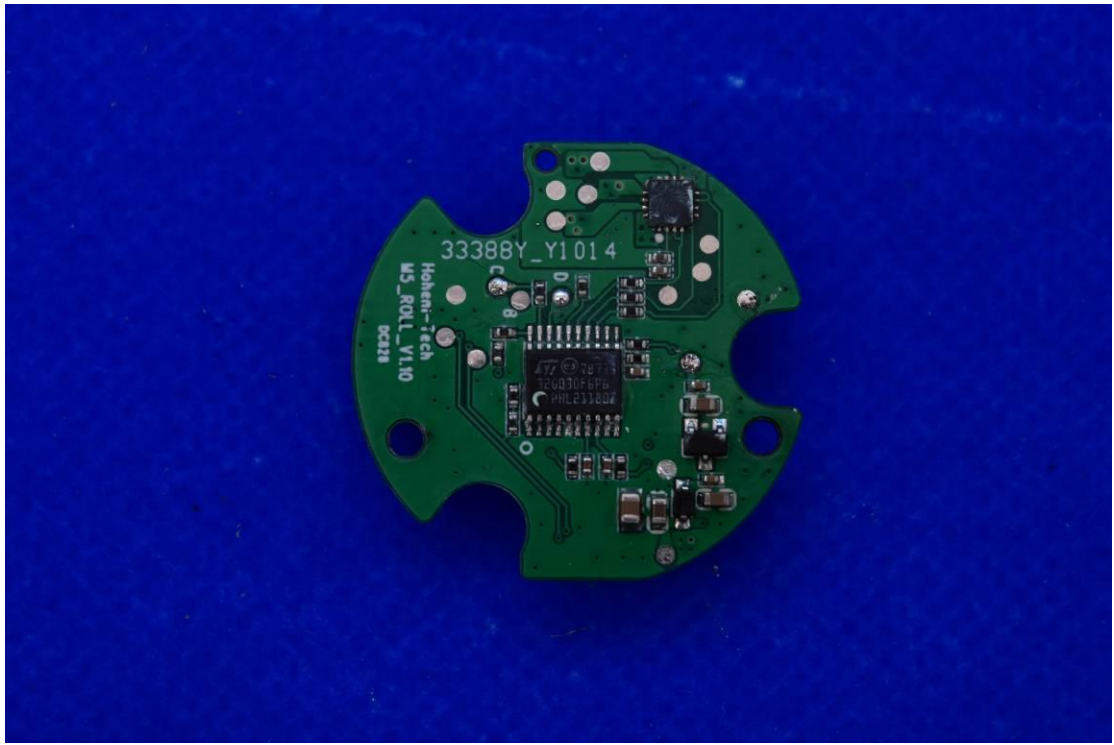

FCC ID: 2AIB7MGS2 IC: 28400-MGS2

Internal Photos

1. EUT uncover view

2. Antenna view