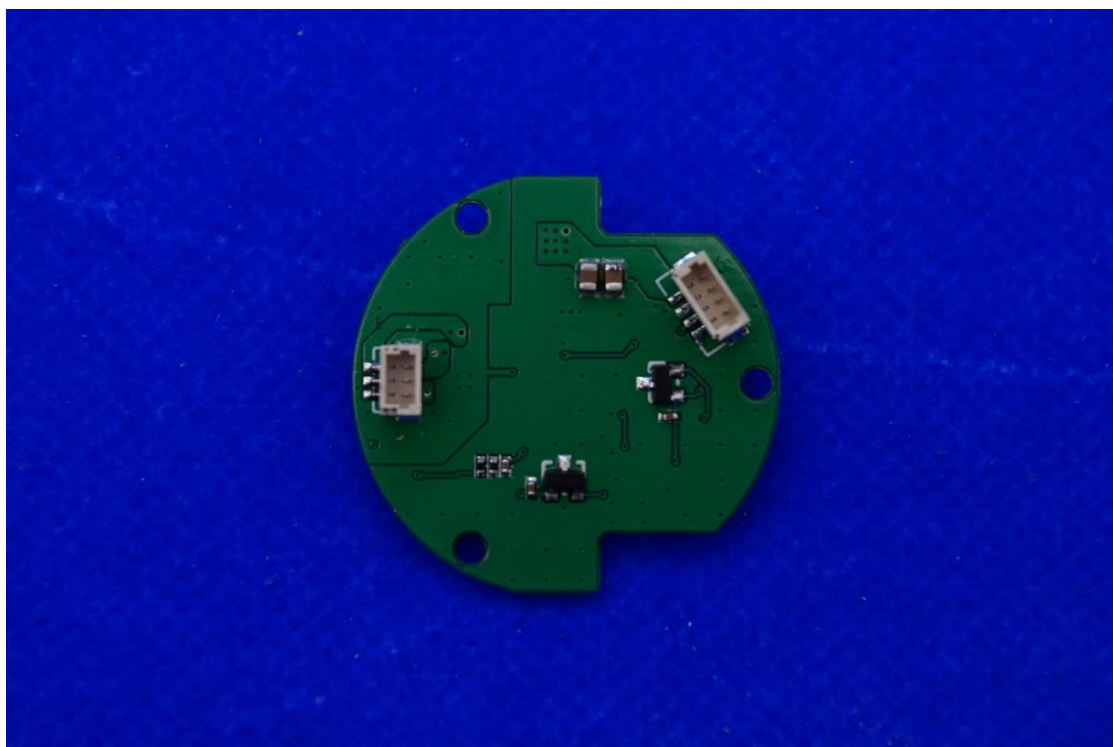

FCC ID: 2AIB7MGS2 IC: 28400-MGS2

Internal Photos

1. EUT uncover view

2. Antenna view