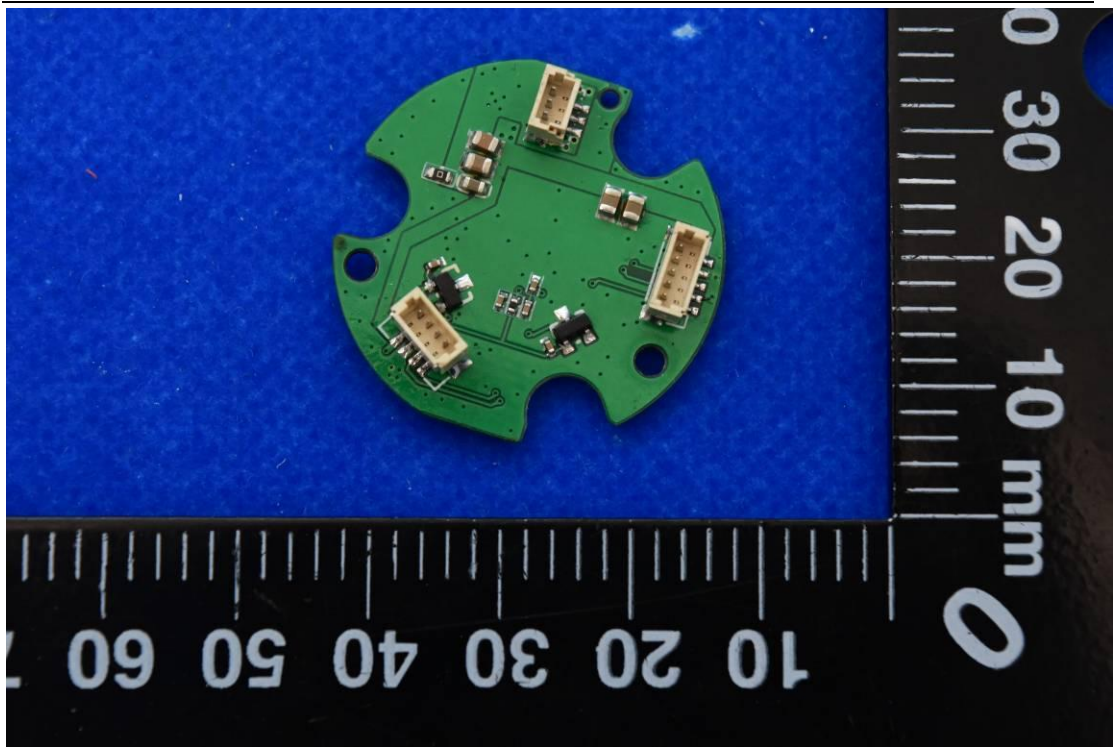

FCC ID: 2AIB7MGS2 IC: 28400-MGS2

Internal Photos

1. EUT uncover view

2. Antenna view