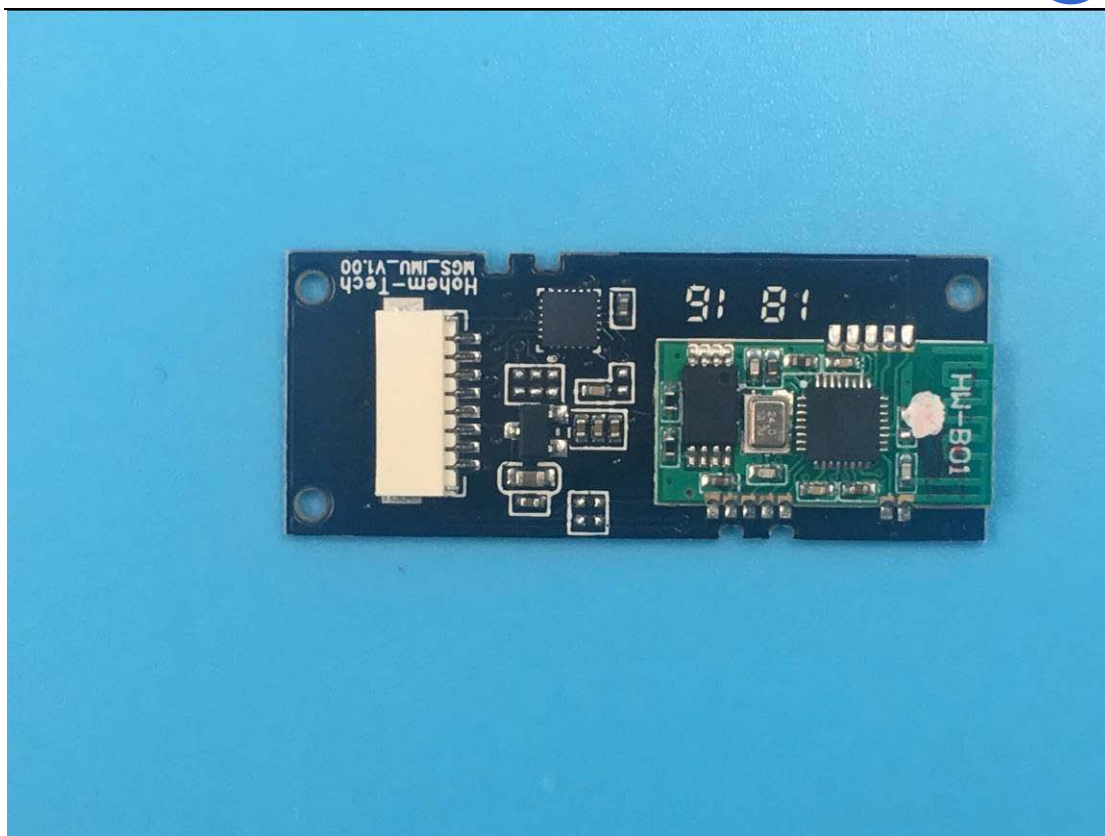

Model Name: iSteady Mobile

Internal Photos

1. EUT uncover view

2. Mainboard front view

3. Mainboard rear view

4. BT antenna view