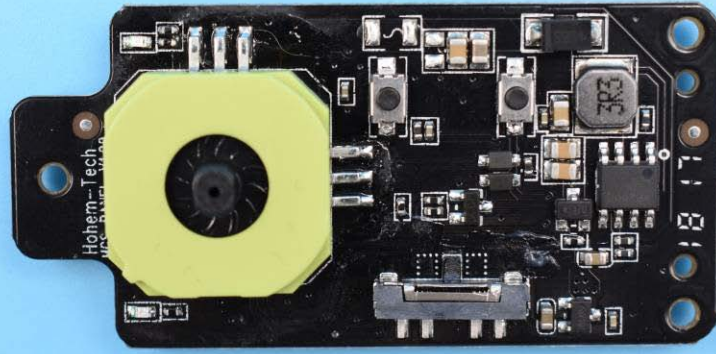

Model Name: iSteady Mobile

Internal Photos

1. EUT uncover view

2. Mainboard front view

3. Mainboard rear view

4. BT antenna view