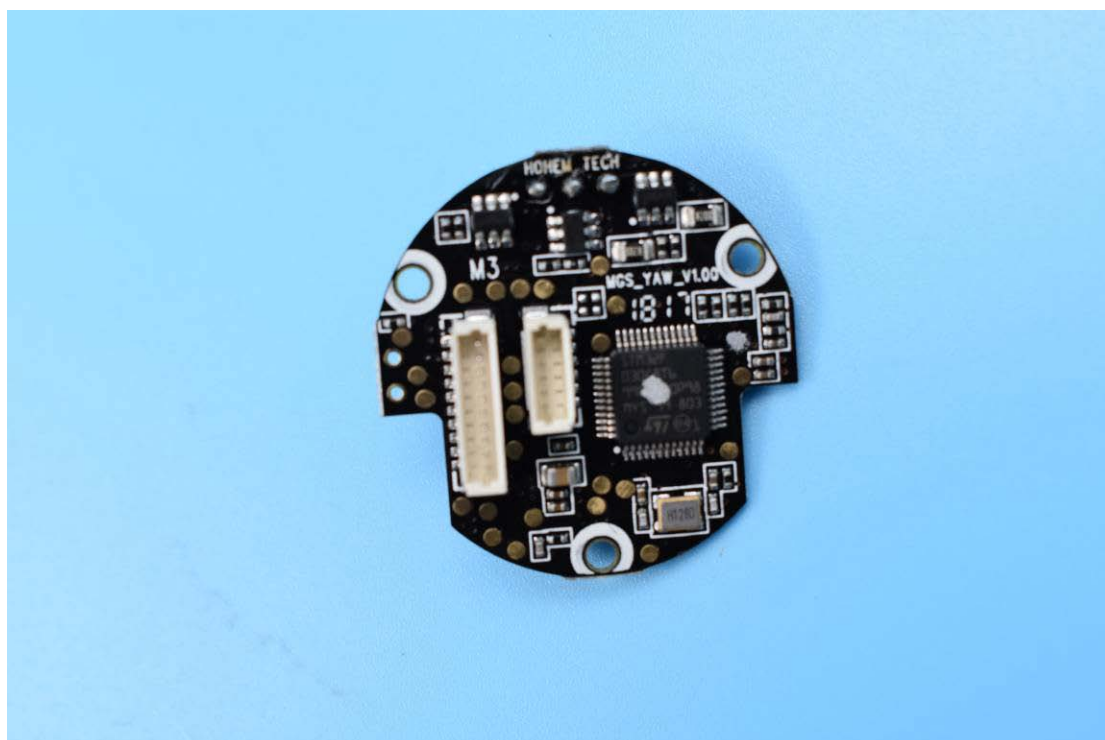

Model Name: iSteady Mobile

Internal Photos

1. EUT uncover view

2. Mainboard front view

3. Mainboard rear view

4. BT antenna view