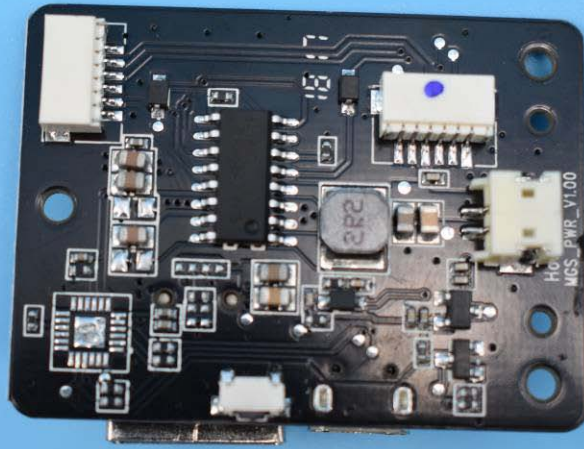

Model Name: iSteady Mobile

Internal Photos

1. EUT uncover view

2. Mainboard front view

3. Mainboard rear view

4. BT antenna view