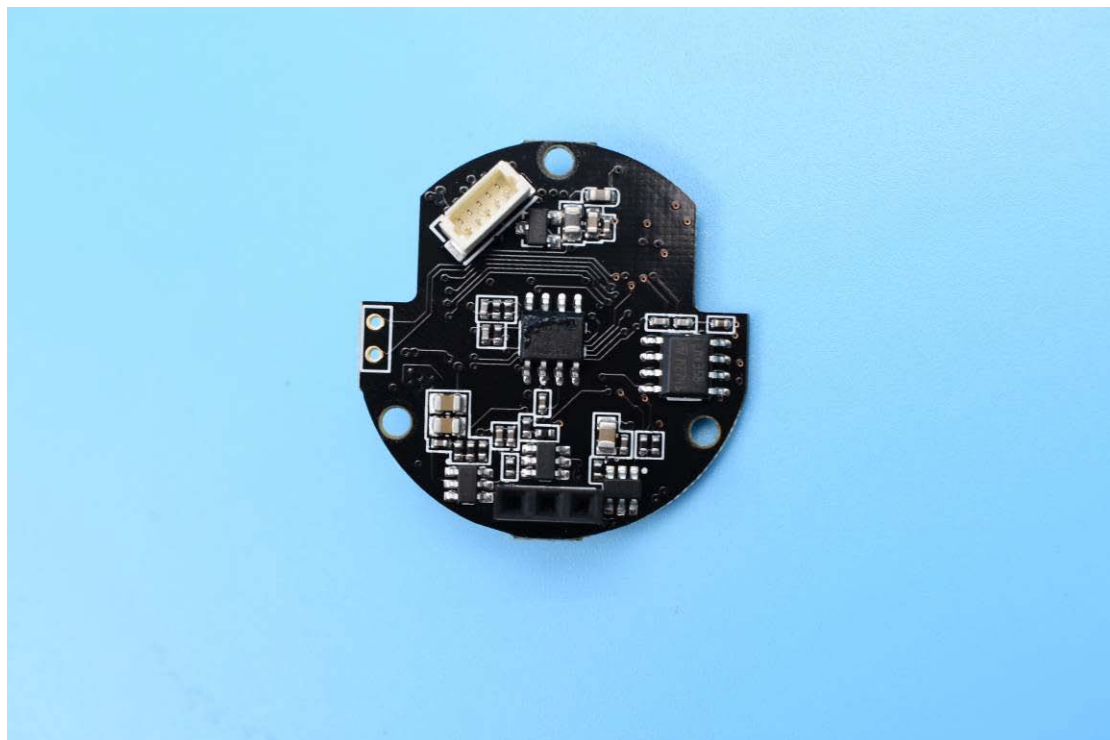

Model Name: iSteady Mobile

Internal Photos

1. EUT uncover view

2. Mainboard front view

3. Mainboard rear view

4. BT antenna view