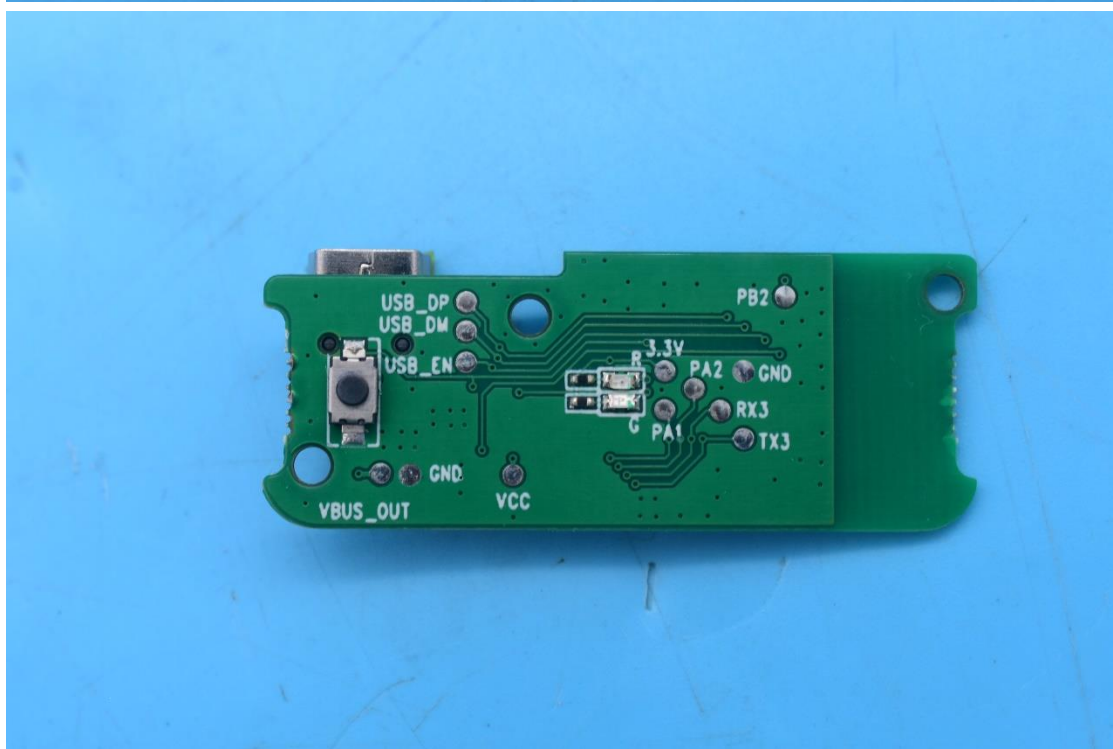

FCC ID:2AIB7HGS4

Internal Photos

1. EUT uncover view

2. Antenna view