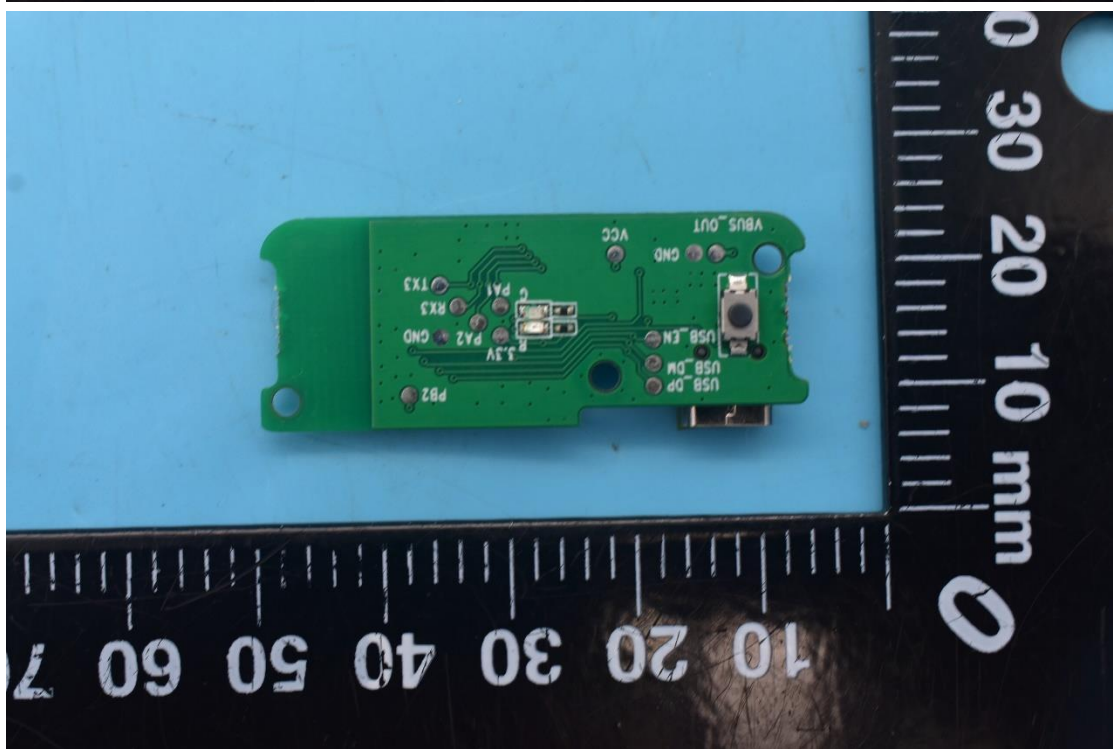

FCC ID:2AIB7HGS4

Internal Photos

1. EUT uncover view

2. Antenna view