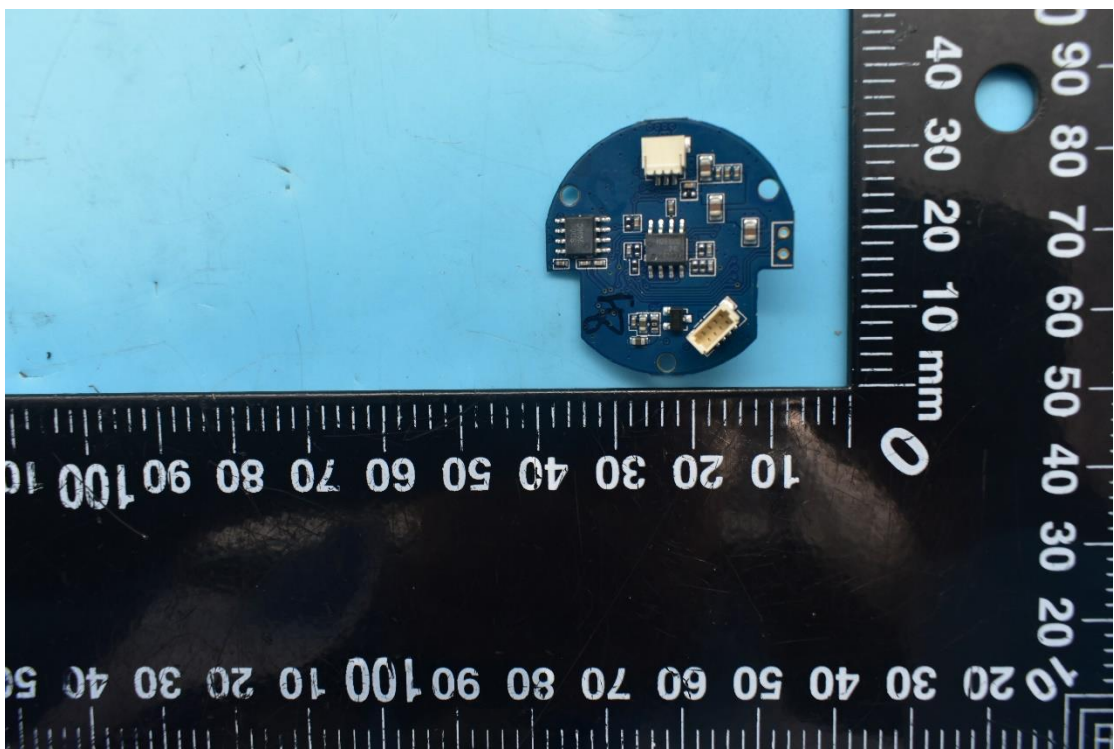

FCC ID:2AIB7HGS4

Internal Photos

1. EUT uncover view

2. Antenna view