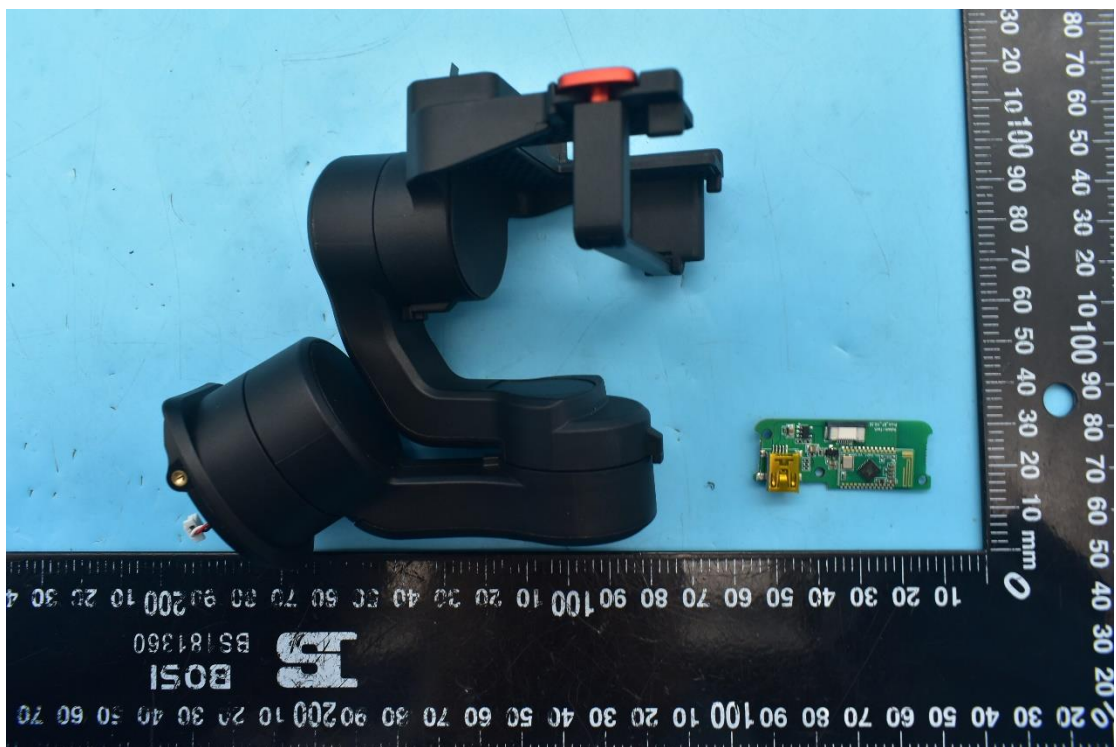

FCC ID:2AIB7HGS4

Internal Photos

1. EUT uncover view

2. Antenna view