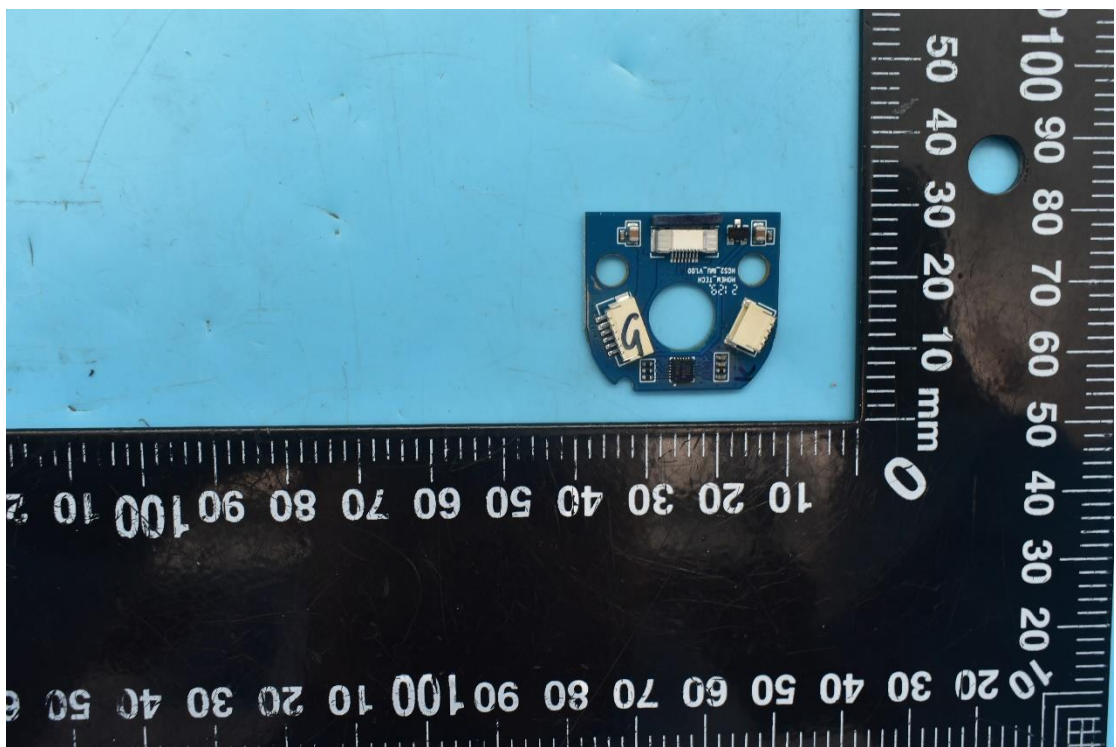

FCC ID:2AIB7HGS4

Internal Photos

1. EUT uncover view

2. Antenna view