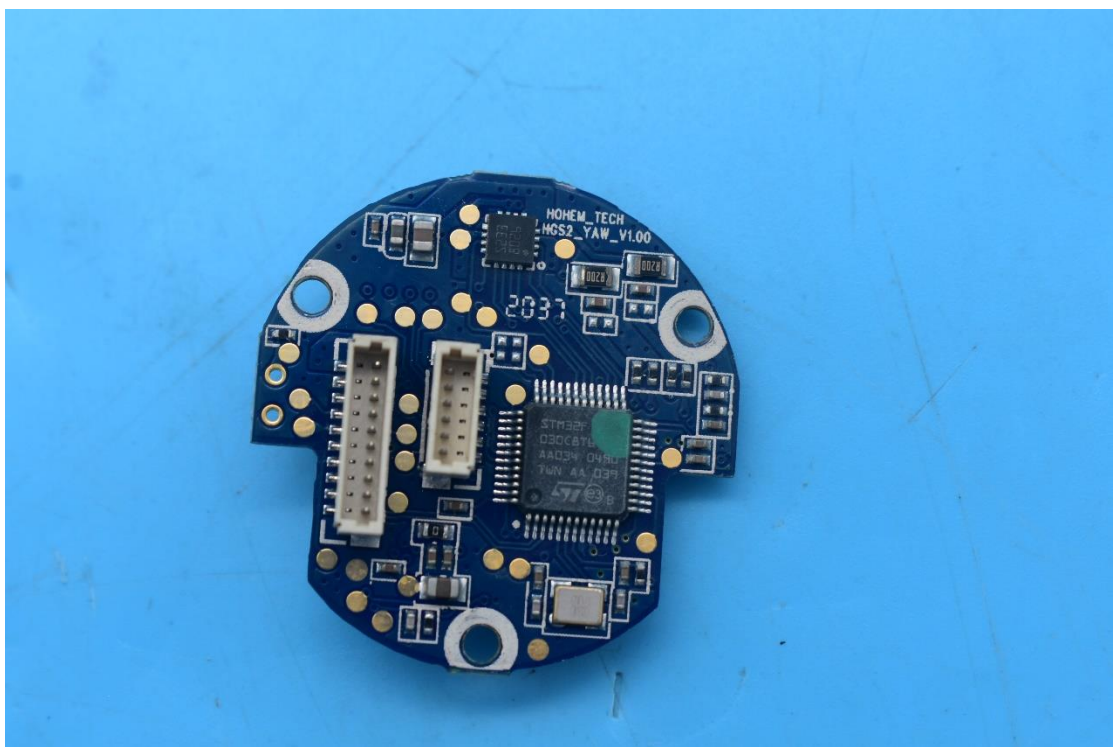

FCC ID:2AIB7HGS4

Internal Photos

1. EUT uncover view

2. Antenna view