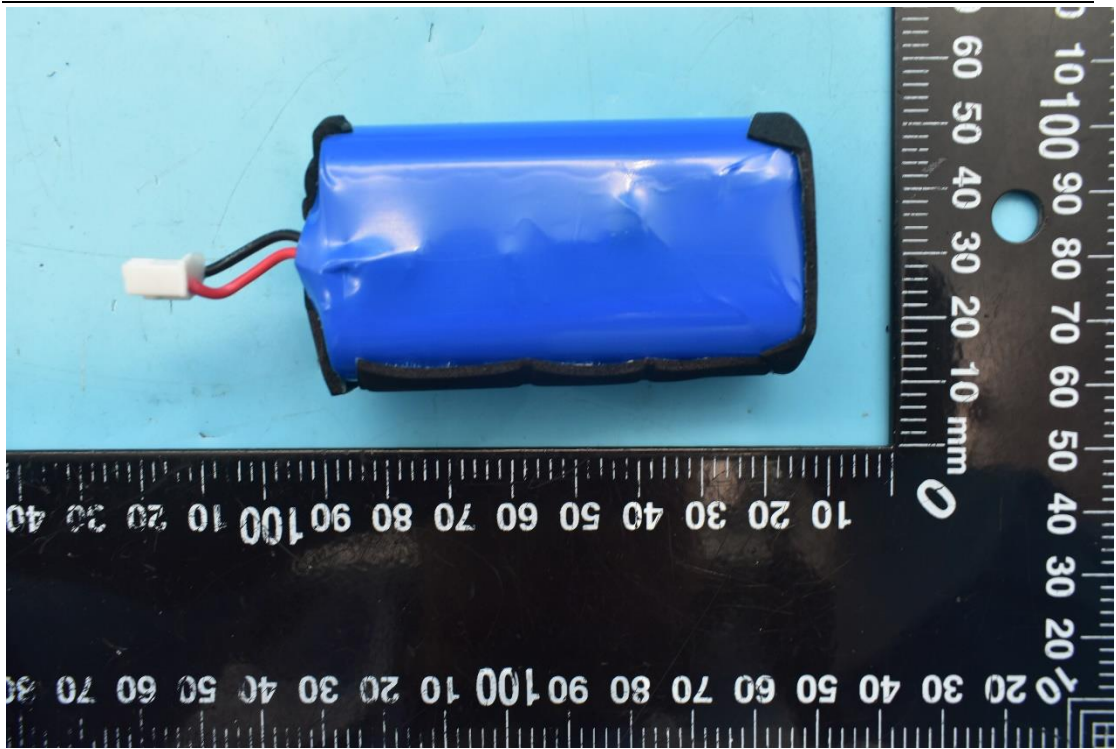

FCC ID:2AIB7HGS4

Internal Photos

1. EUT uncover view

2. Antenna view