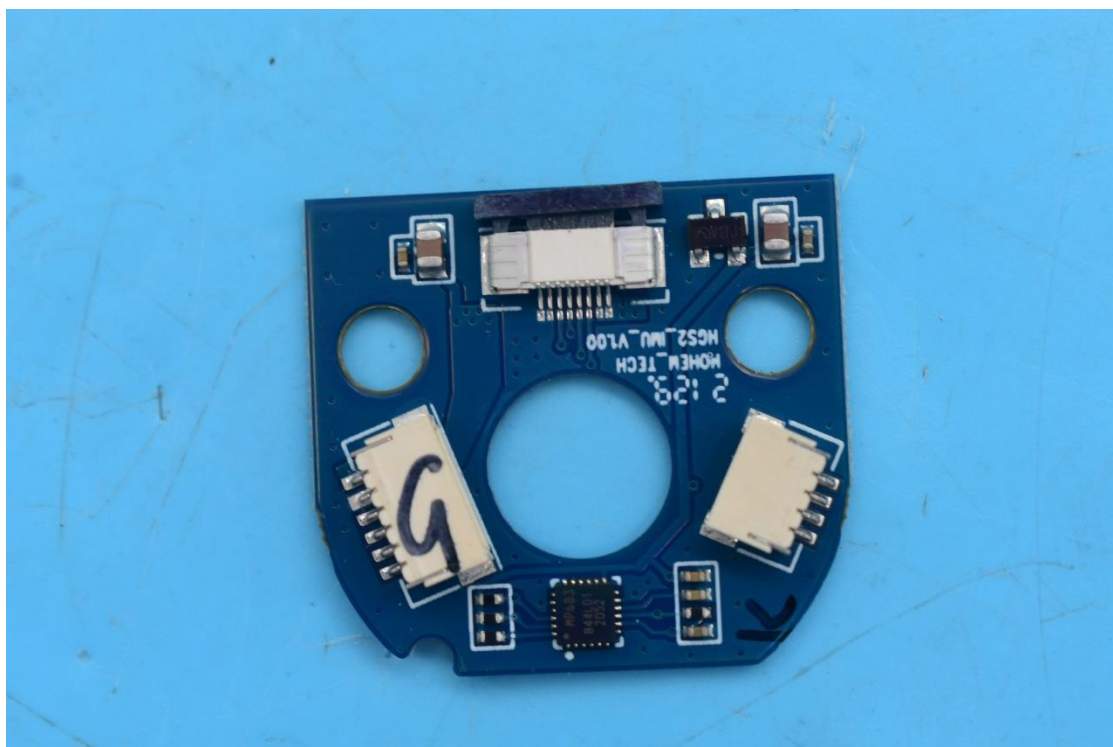

FCC ID:2AIB7HGS4

Internal Photos

1. EUT uncover view

2. Antenna view