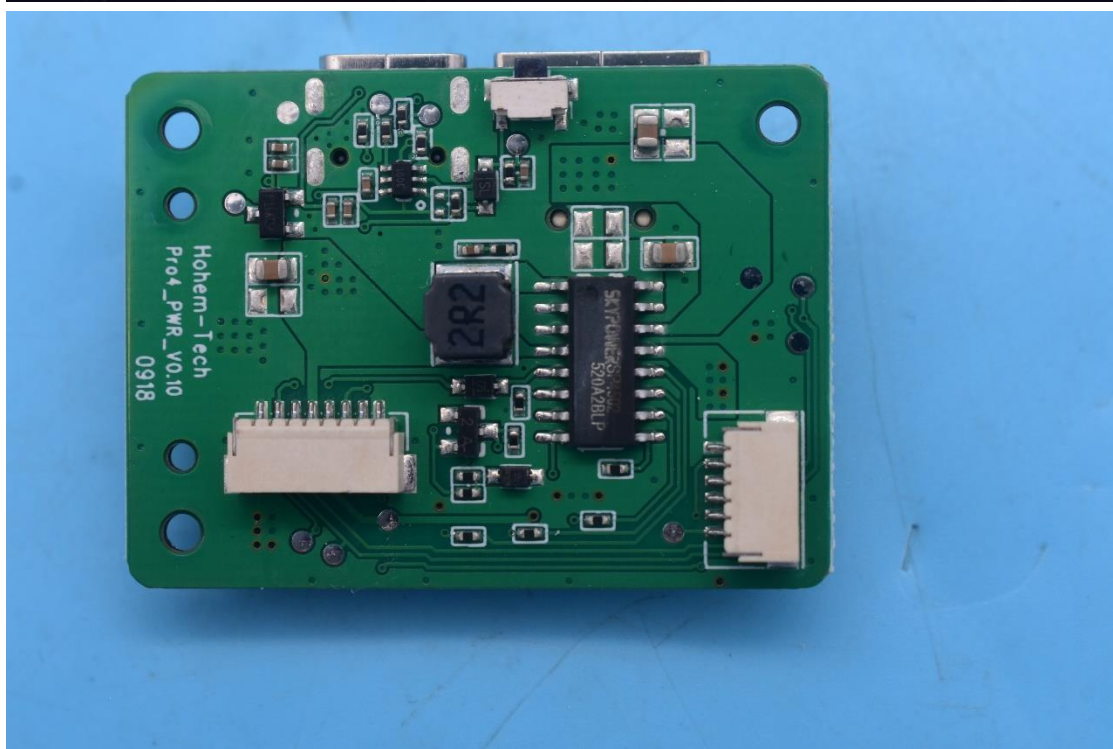

FCC ID:2AIB7HGS4

Internal Photos

1. EUT uncover view

2. Antenna view