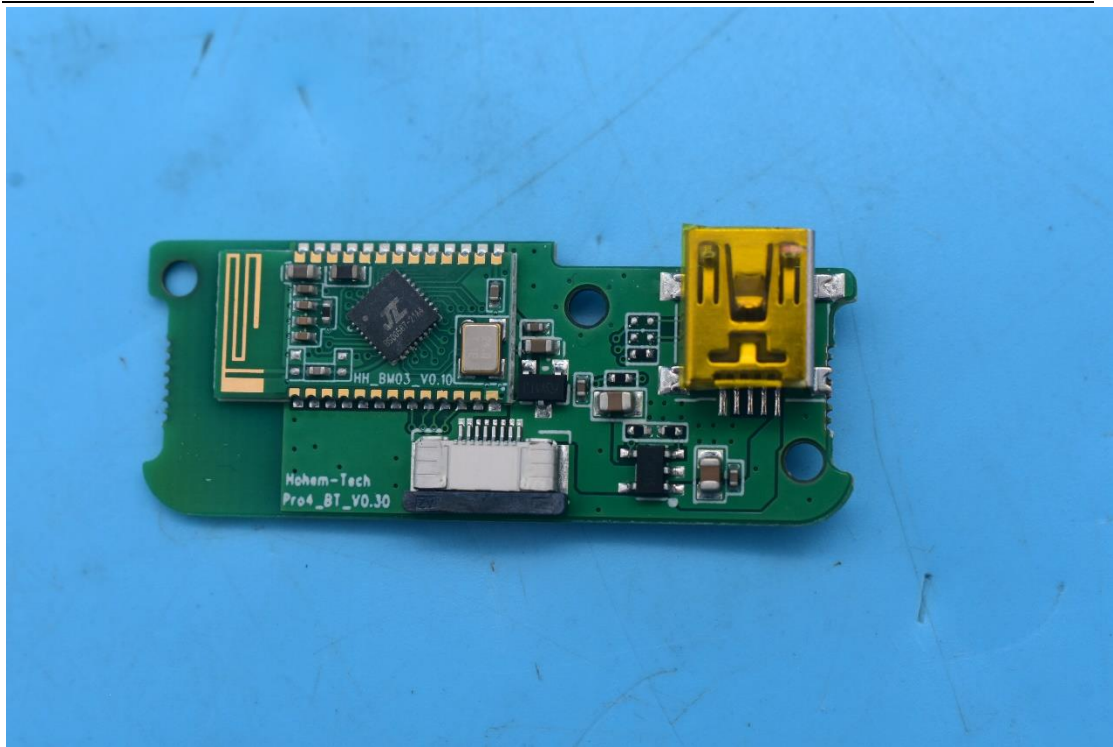

FCC ID:2AIB7HGS4

Internal Photos

1. EUT uncover view

2. Antenna view