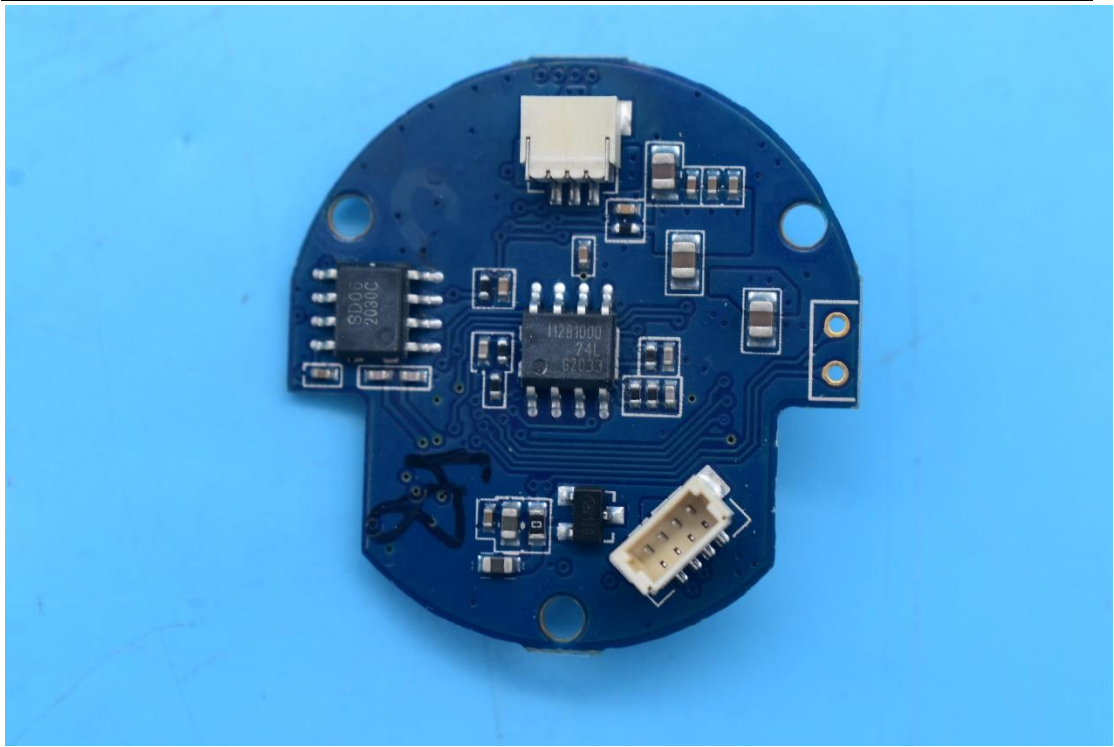

FCC ID:2AIB7HGS4

Internal Photos

1. EUT uncover view

2. Antenna view