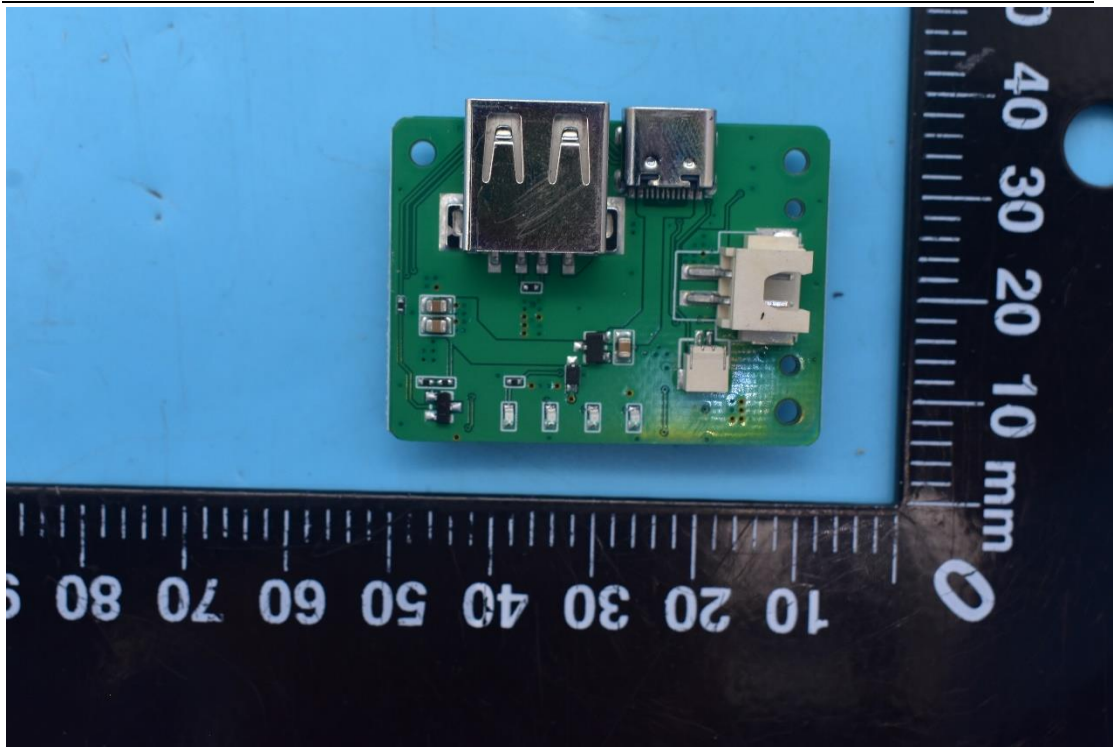

FCC ID:2AIB7HGS4

Internal Photos

1. EUT uncover view

2. Antenna view