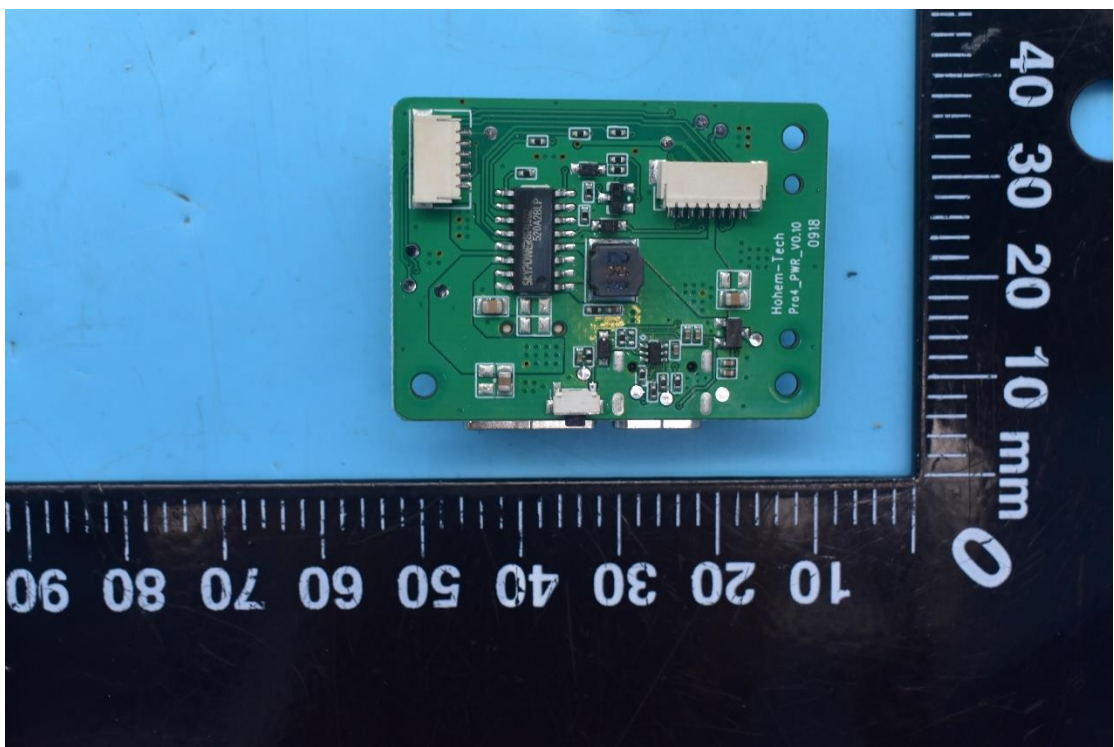

FCC ID:2AIB7HGS4

Internal Photos

1. EUT uncover view

2. Antenna view