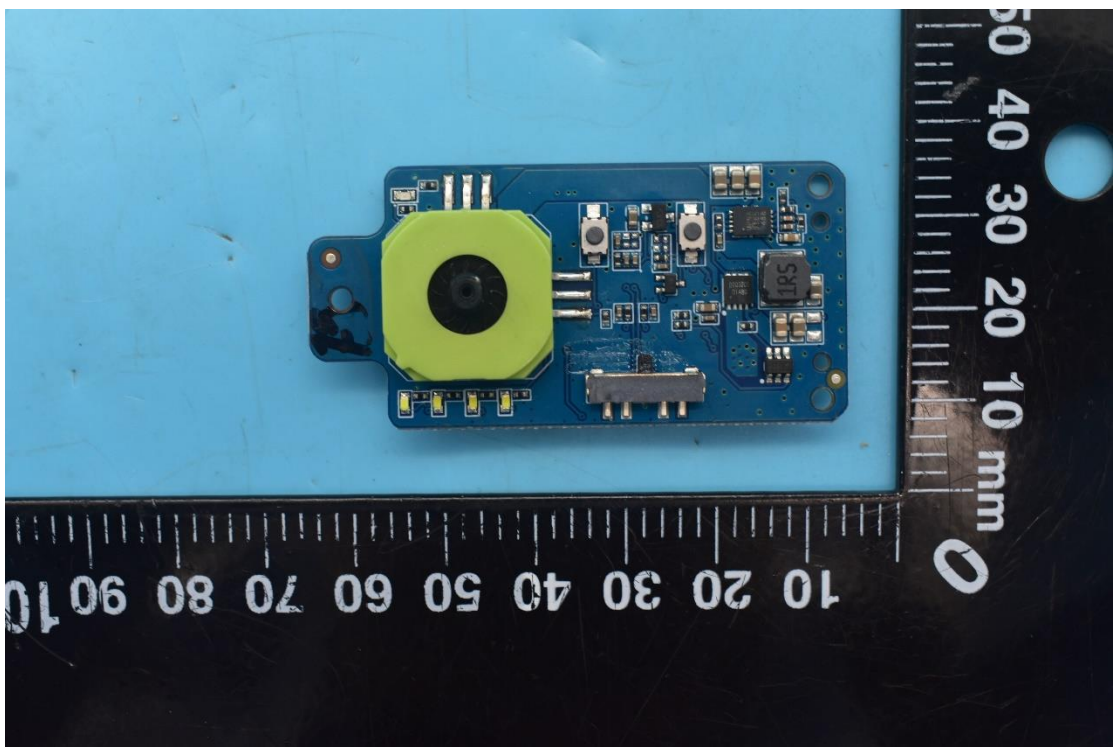

FCC ID:2AIB7HGS4

Internal Photos

1. EUT uncover view

2. Antenna view