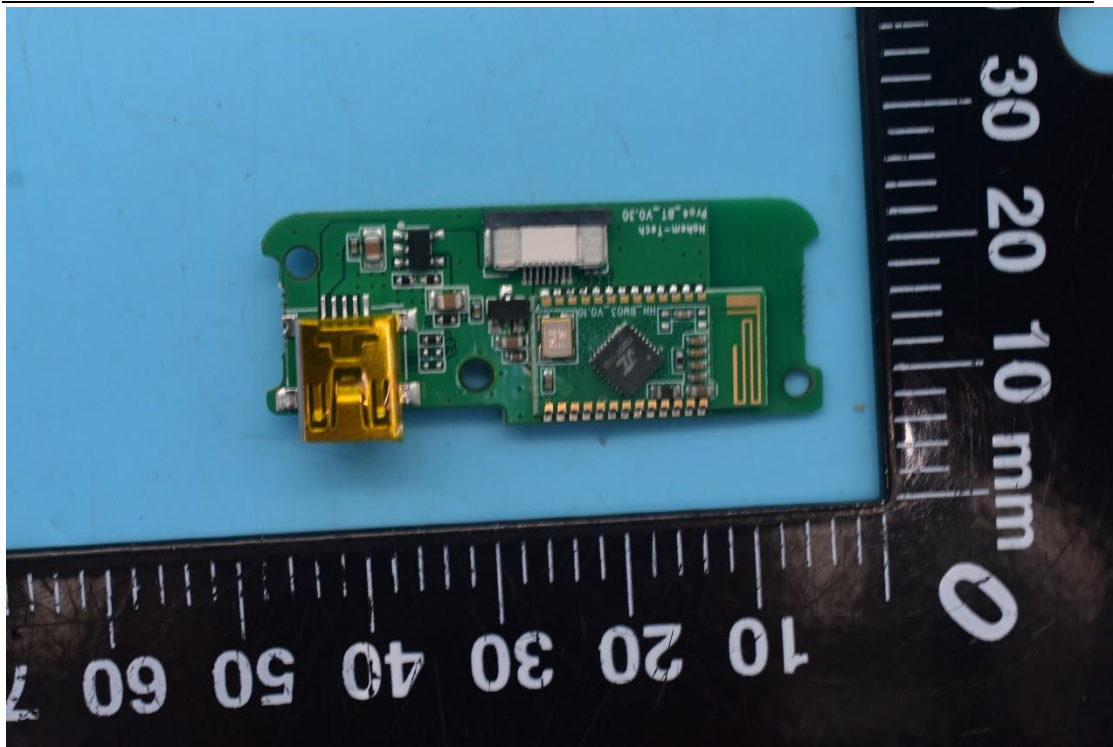

FCC ID:2AIB7HGS4

Internal Photos

1. EUT uncover view

2. Antenna view