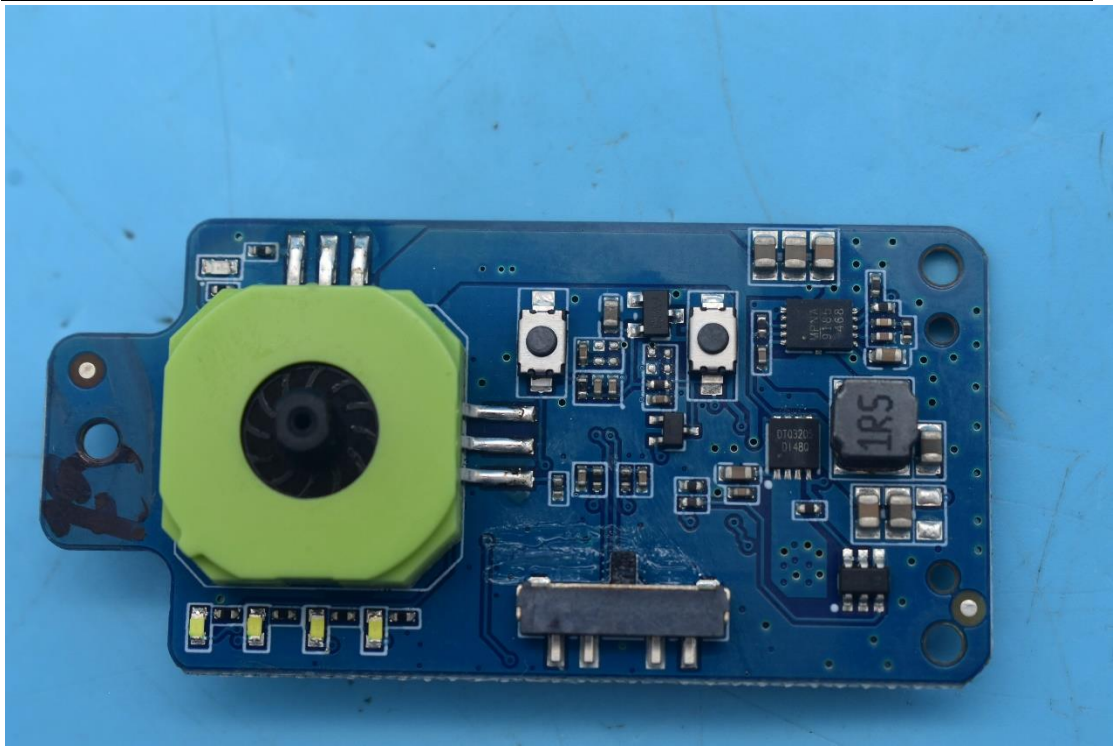

FCC ID:2AIB7HGS4

Internal Photos

1. EUT uncover view

2. Antenna view