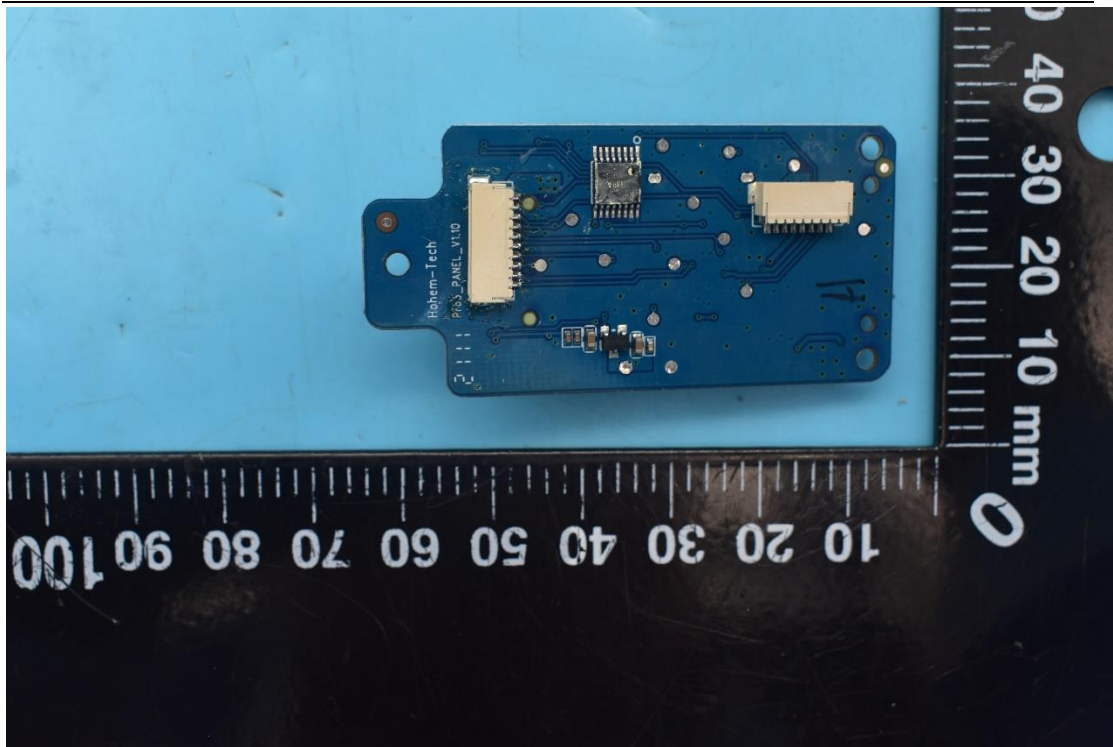

FCC ID:2AIB7HGS4

Internal Photos

1. EUT uncover view

2. Antenna view