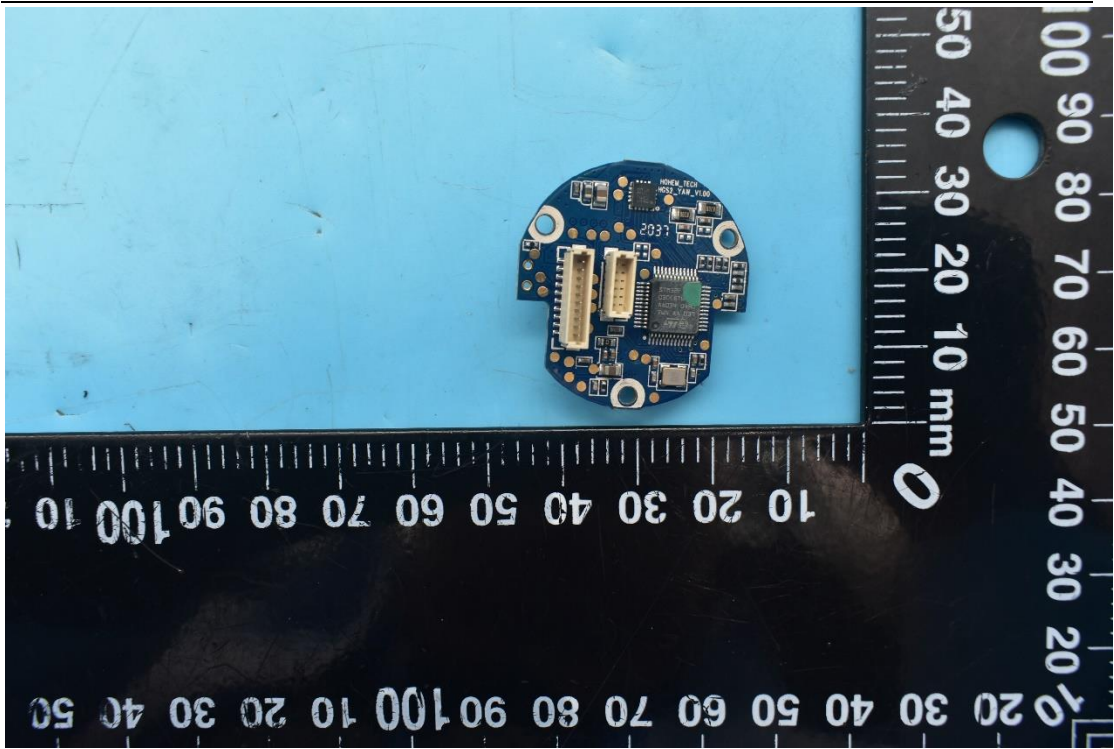

FCC ID:2AIB7HGS4

Internal Photos

1. EUT uncover view

2. Antenna view