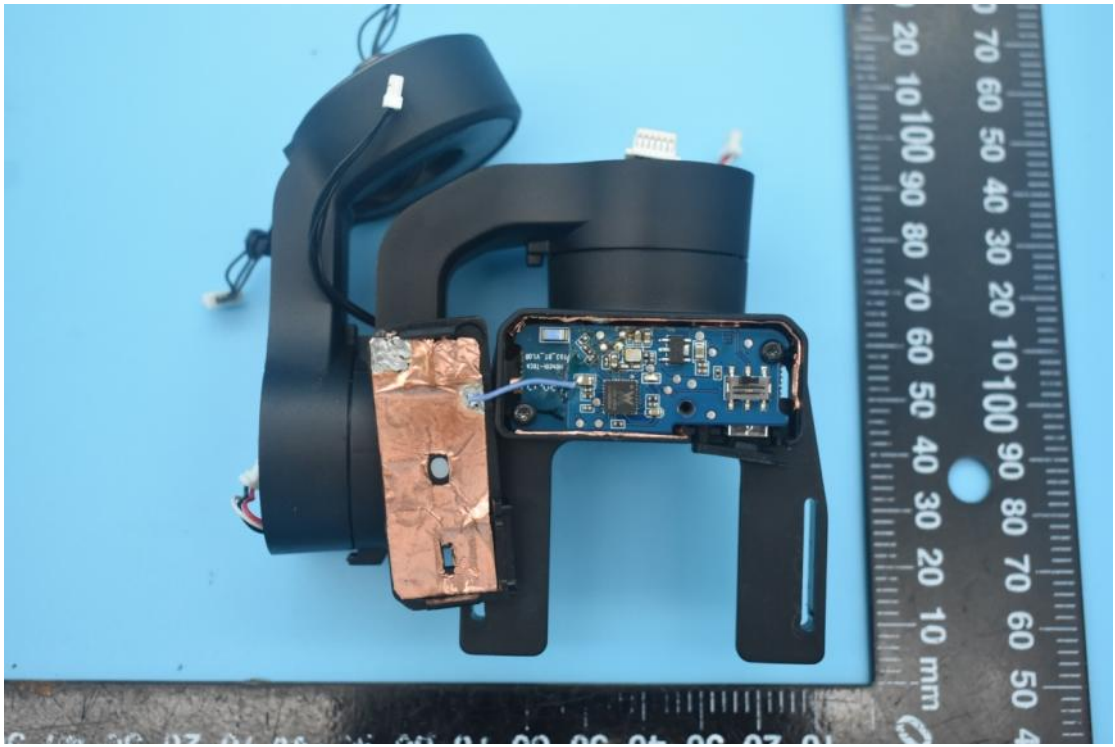

MODEL NAME:iSteady Pro3

FCC ID:2AIB7HGS3

Internal Photos

1. EUT uncover view

2. Antenna view