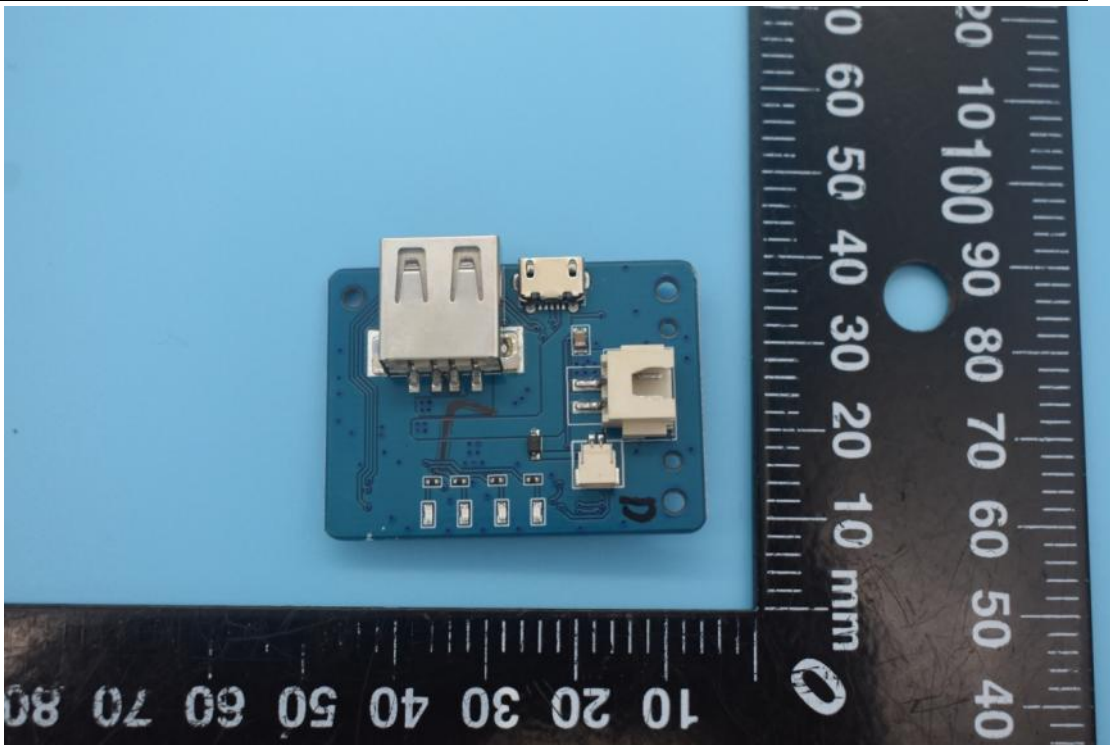

MODEL NAME:iSteady Pro3

FCC ID:2AIB7HGS3

Internal Photos

1. EUT uncover view

2. Antenna view