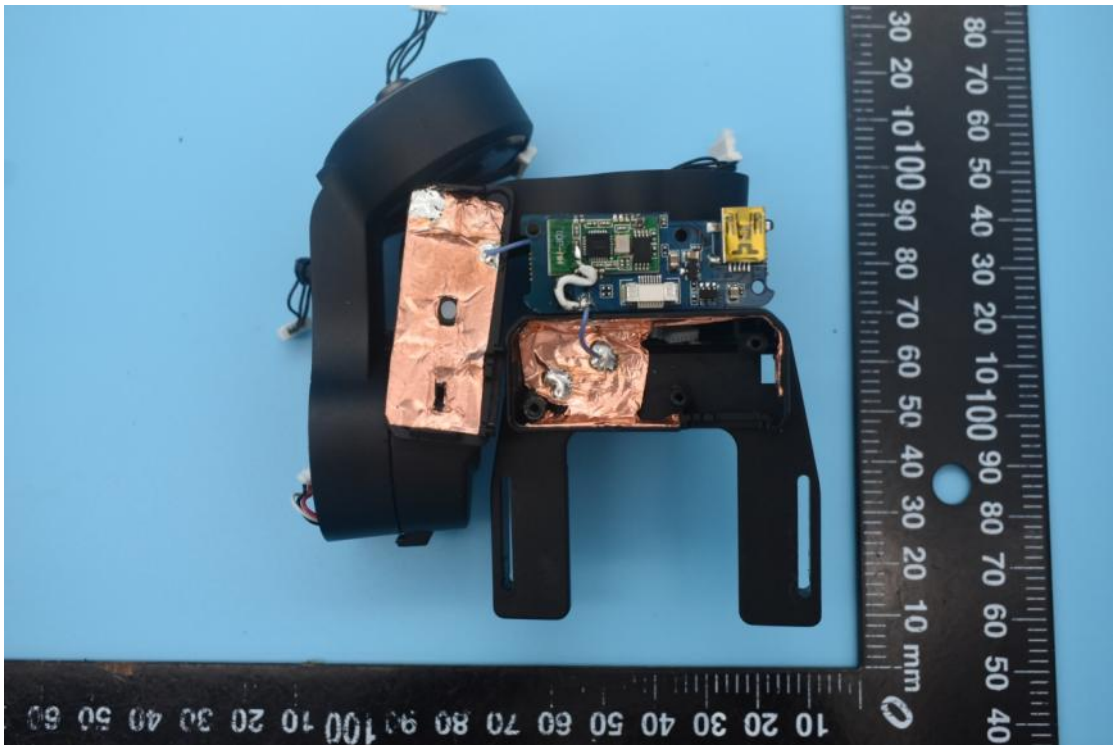

MODEL NAME:iSteady Pro3

FCC ID:2AIB7HGS3

Internal Photos

1. EUT uncover view

2. Antenna view