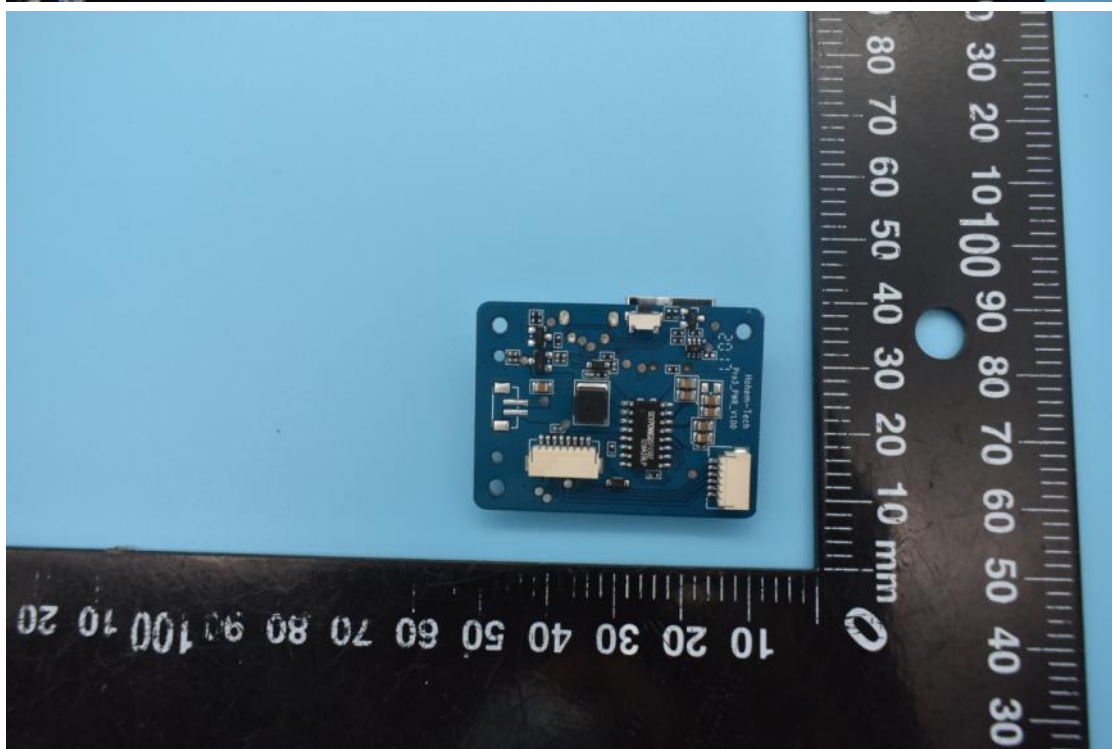

MODEL NAME:iSteady Pro3

FCC ID:2AIB7HGS3

Internal Photos

1. EUT uncover view

2. Antenna view