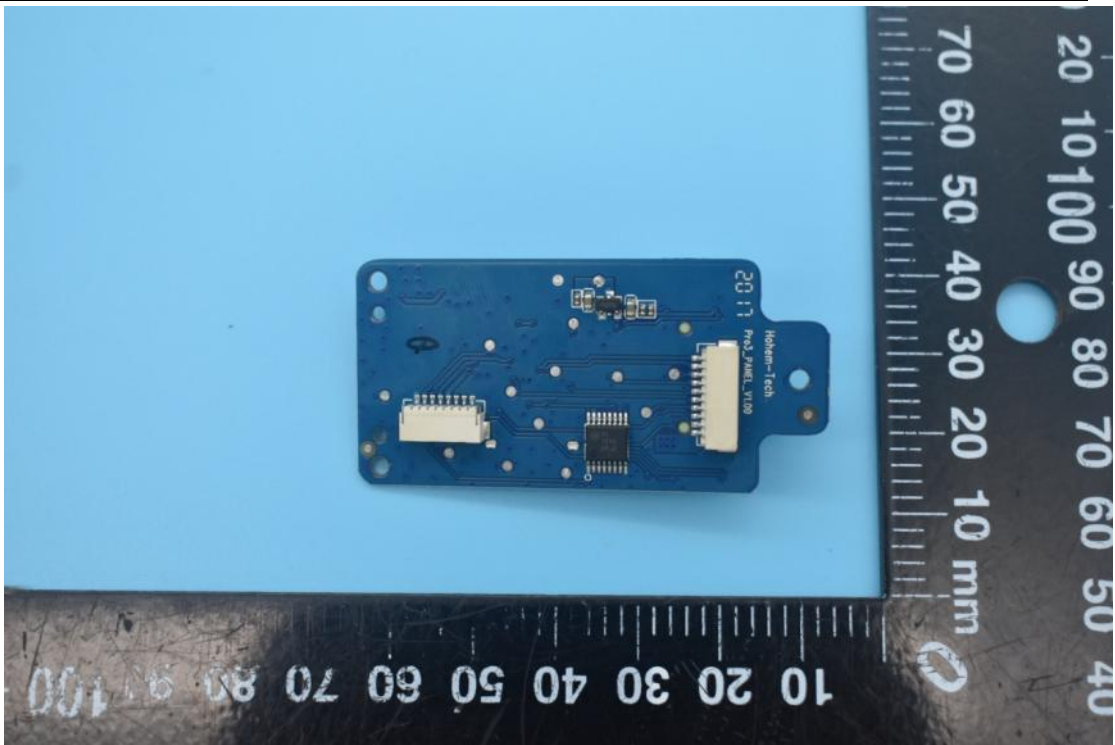

MODEL NAME:iSteady Pro3

FCC ID:2AIB7HGS3

Internal Photos

1. EUT uncover view

2. Antenna view