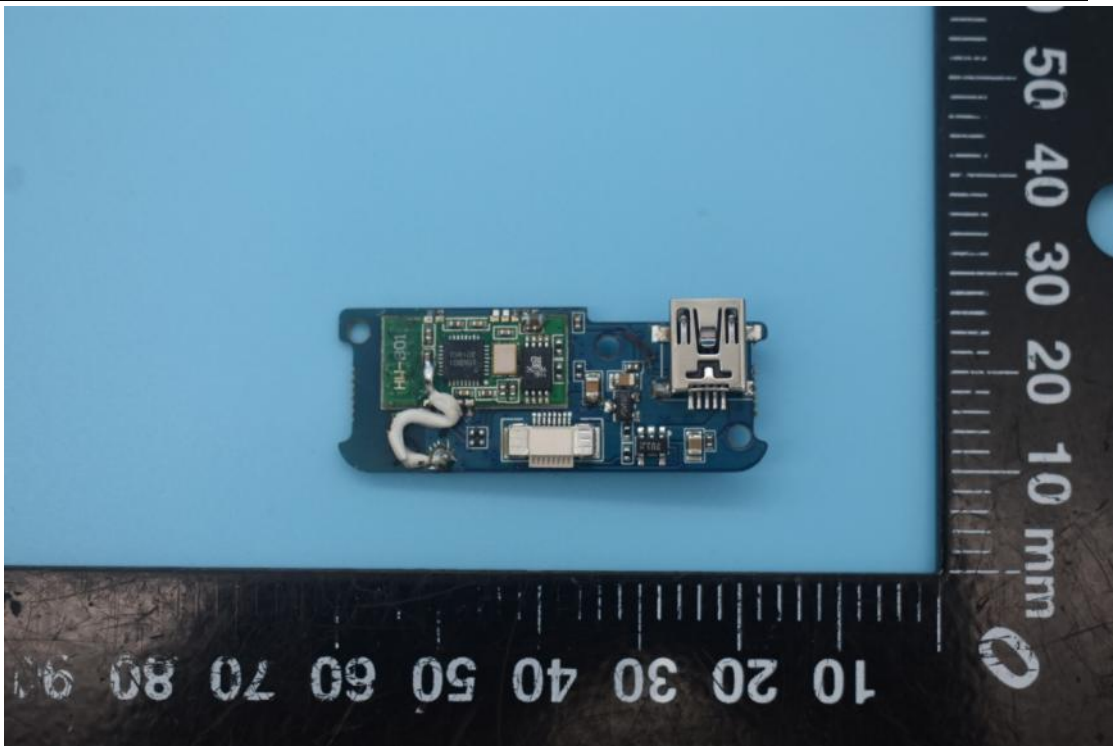

MODEL NAME:iSteady Pro3

FCC ID:2AIB7HGS3

Internal Photos

1. EUT uncover view

2. Antenna view