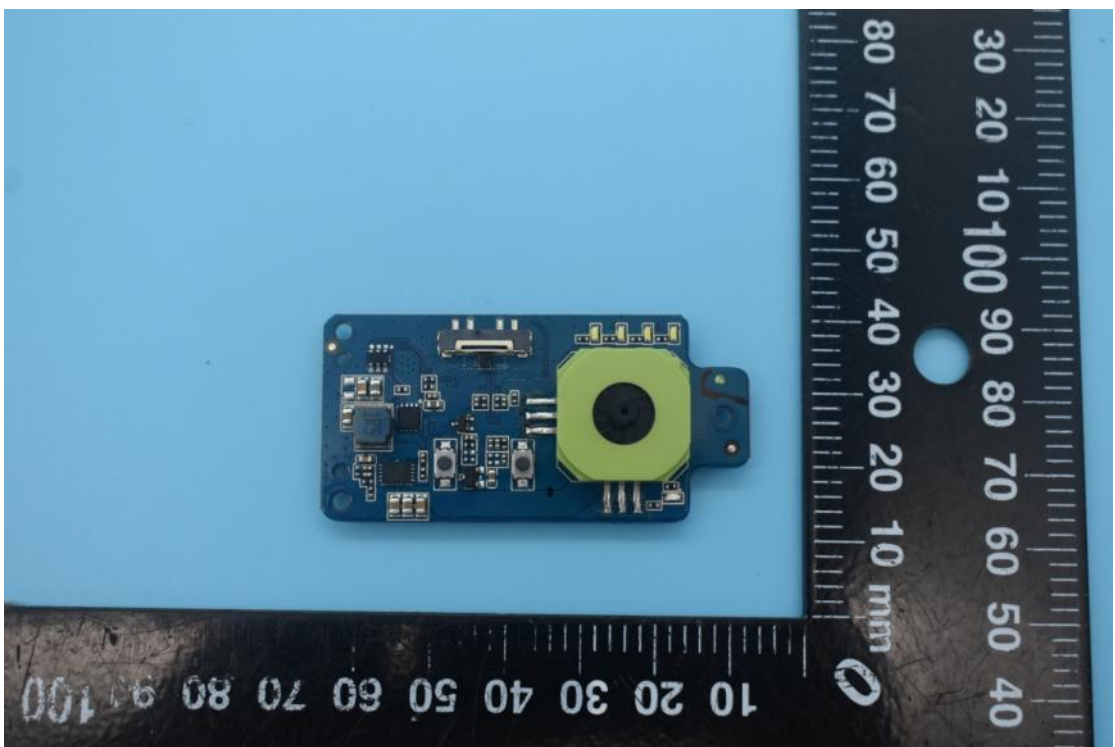

MODEL NAME:iSteady Pro3

FCC ID:2AIB7HGS3

Internal Photos

1. EUT uncover view

2. Antenna view