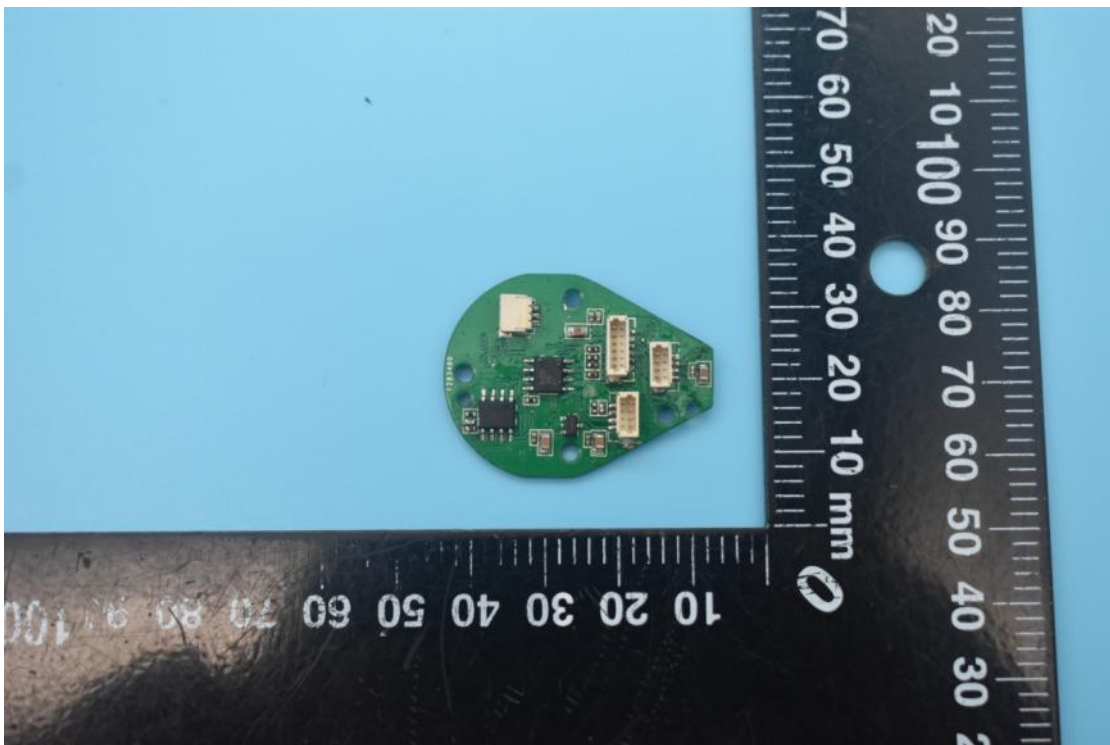

MODEL NAME:iSteady Pro3

FCC ID:2AIB7HGS3

Internal Photos

1. EUT uncover view

2. Antenna view