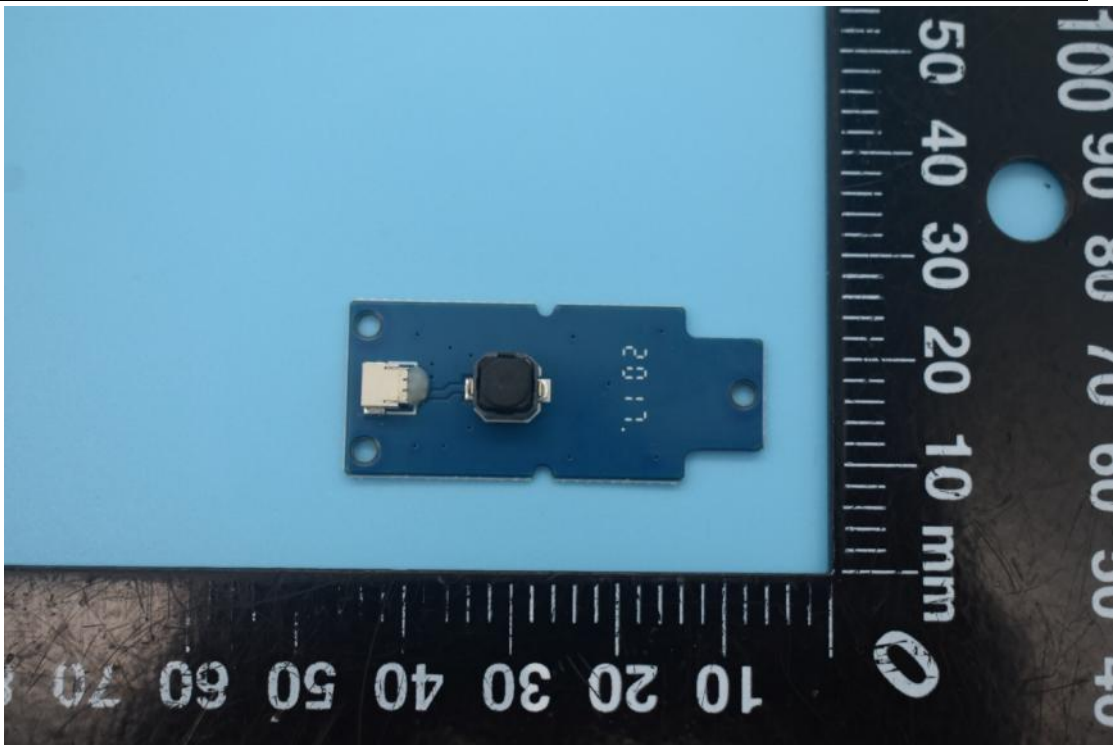

MODEL NAME:iSteady Pro3

FCC ID:2AIB7HGS3

Internal Photos

1. EUT uncover view

2. Antenna view