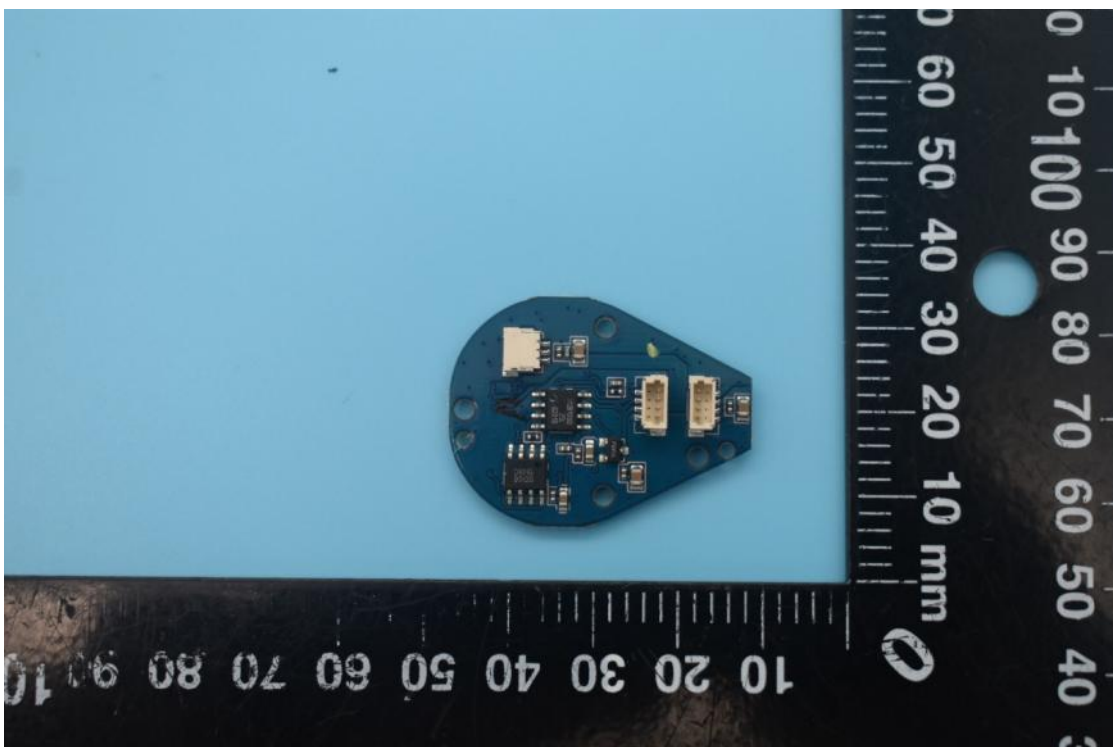

MODEL NAME:iSteady Pro3

FCC ID:2AIB7HGS3

Internal Photos

1. EUT uncover view

2. Antenna view