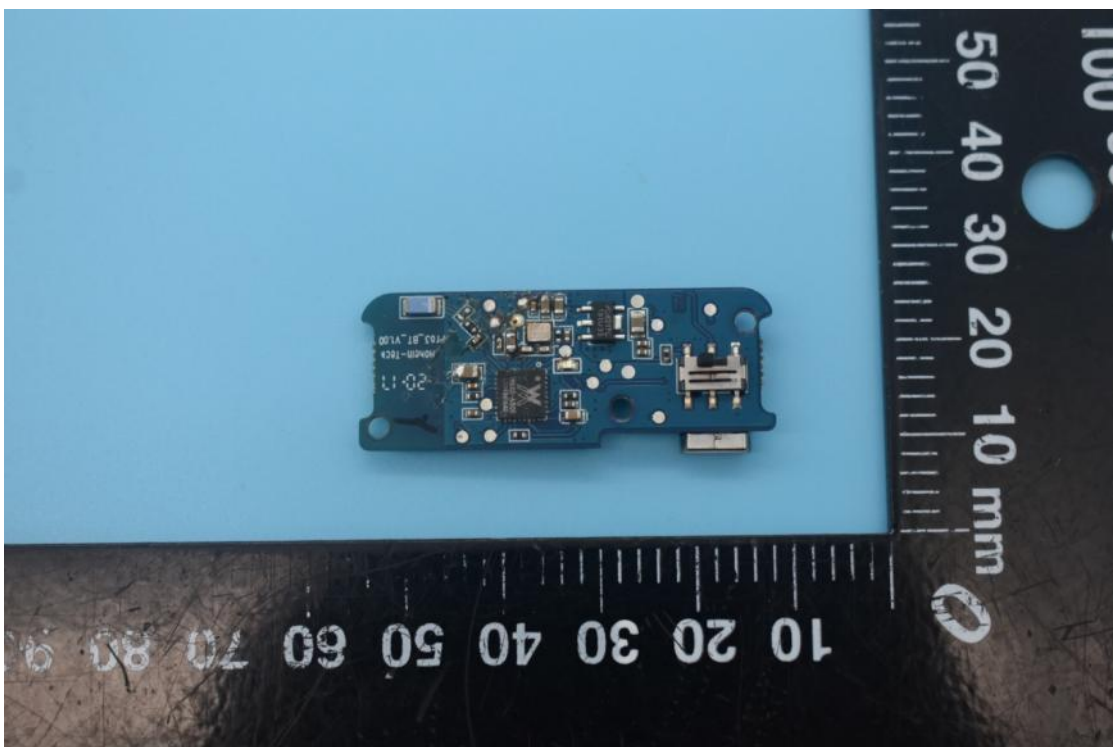

MODEL NAME:iSteady Pro3

FCC ID:2AIB7HGS3

Internal Photos

1. EUT uncover view

2. Antenna view