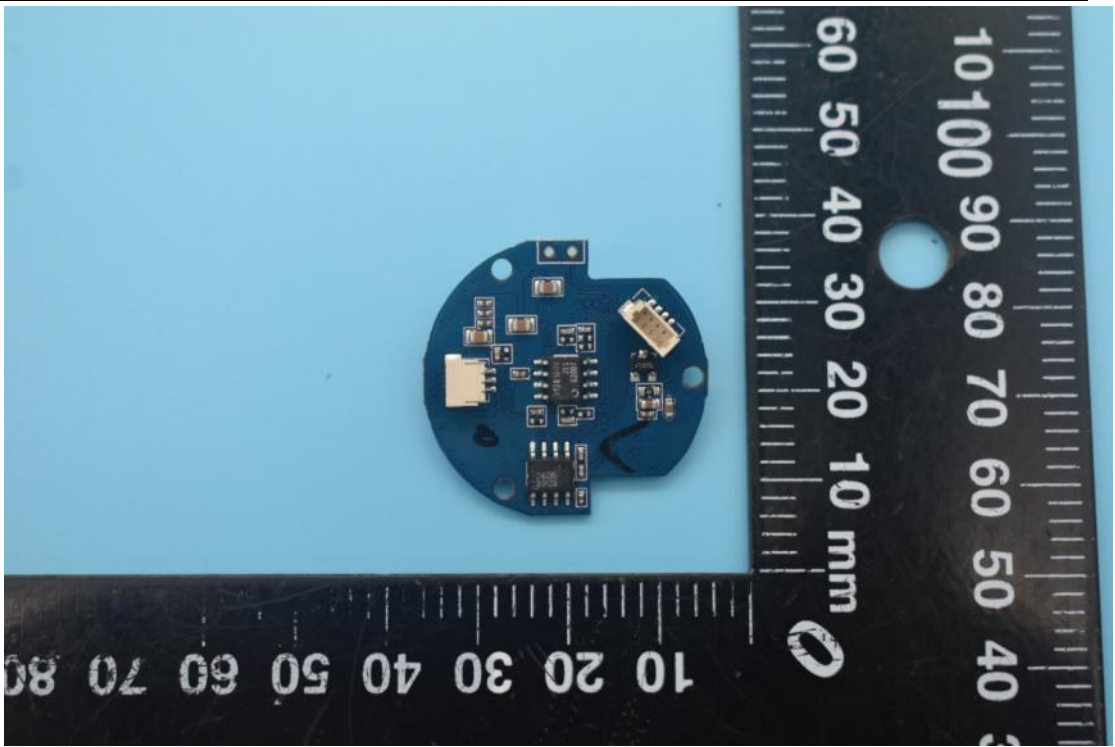

MODEL NAME:iSteady Pro3

FCC ID:2AIB7HGS3

Internal Photos

1. EUT uncover view

2. Antenna view