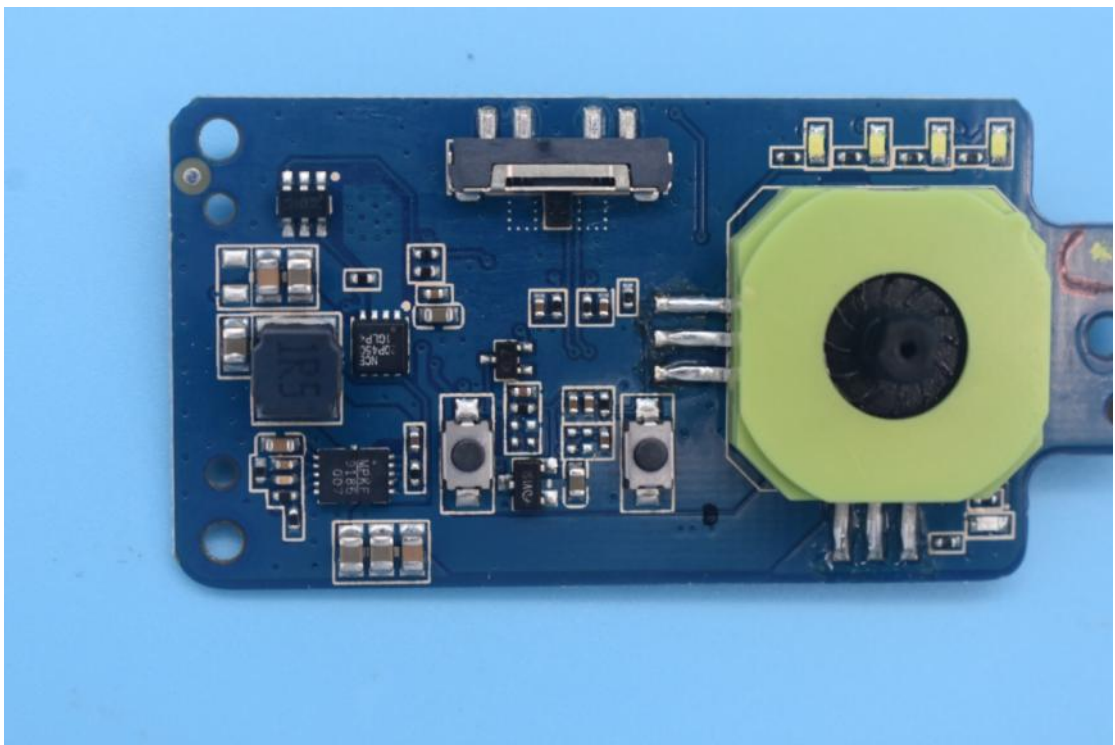

MODEL NAME:iSteady Pro3

FCC ID:2AIB7HGS3

Internal Photos

1. EUT uncover view

2. Antenna view