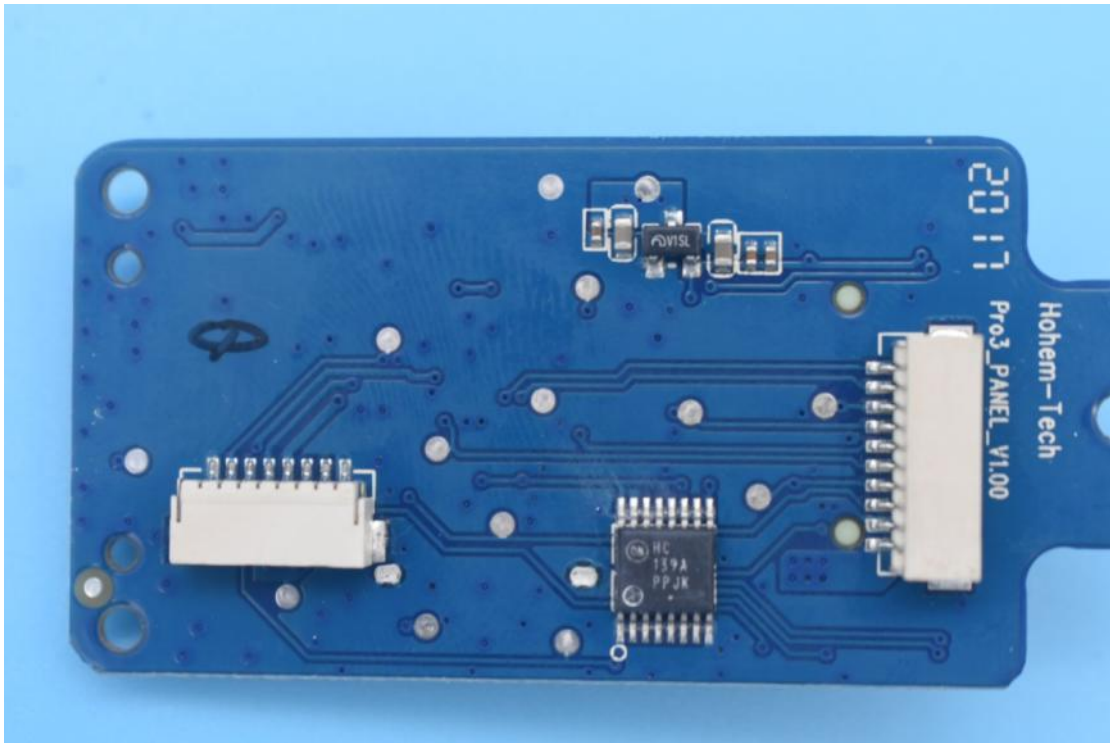

MODEL NAME:iSteady Pro3

FCC ID:2AIB7HGS3

Internal Photos

1. EUT uncover view

2. Antenna view