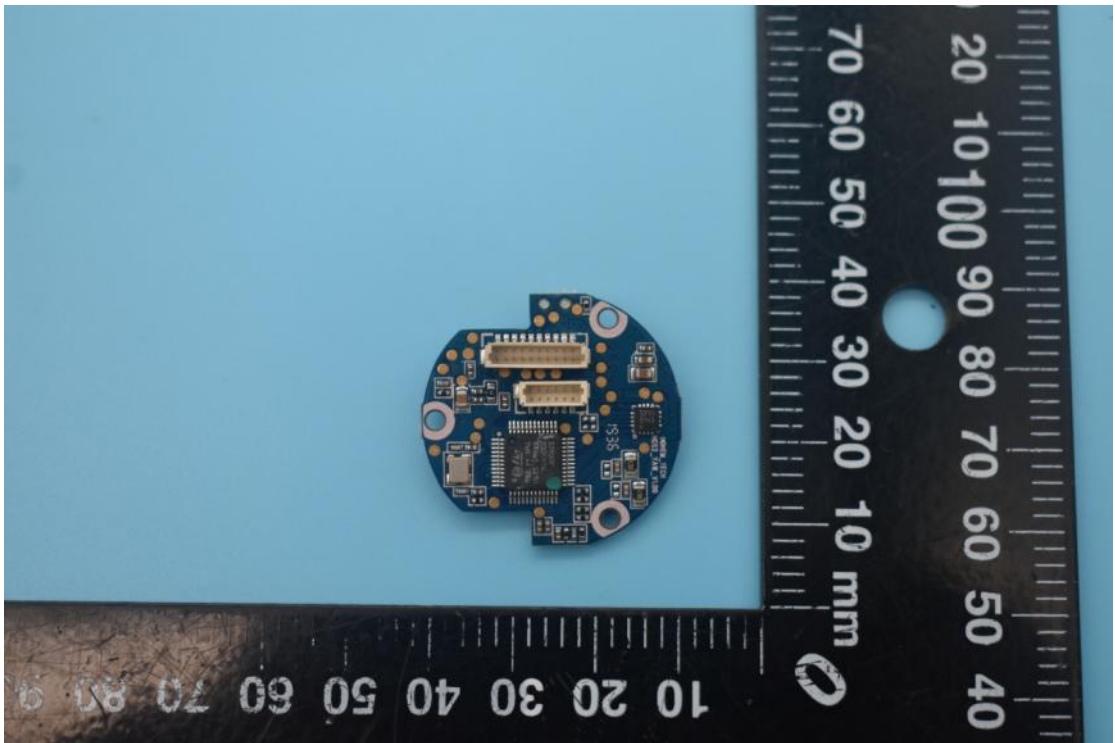

MODEL NAME:iSteady Pro3

FCC ID:2AIB7HGS3

Internal Photos

1. EUT uncover view

2. Antenna view