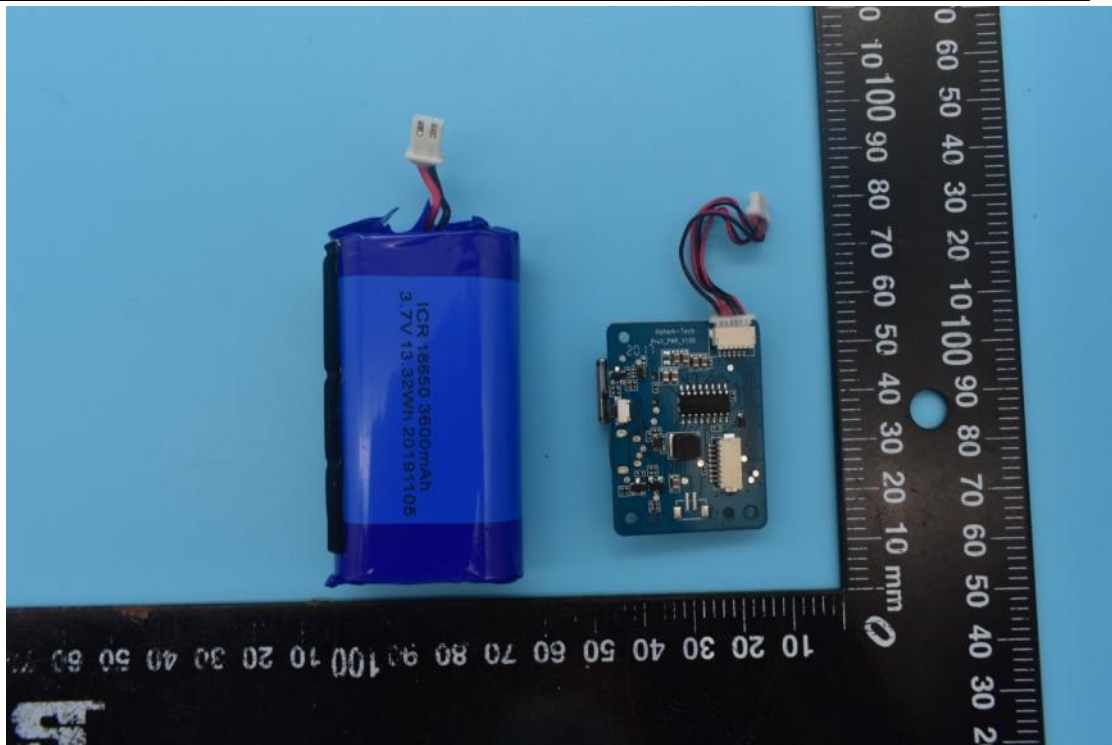

MODEL NAME:iSteady Pro3

FCC ID:2AIB7HGS3

Internal Photos

1. EUT uncover view

2. Antenna view