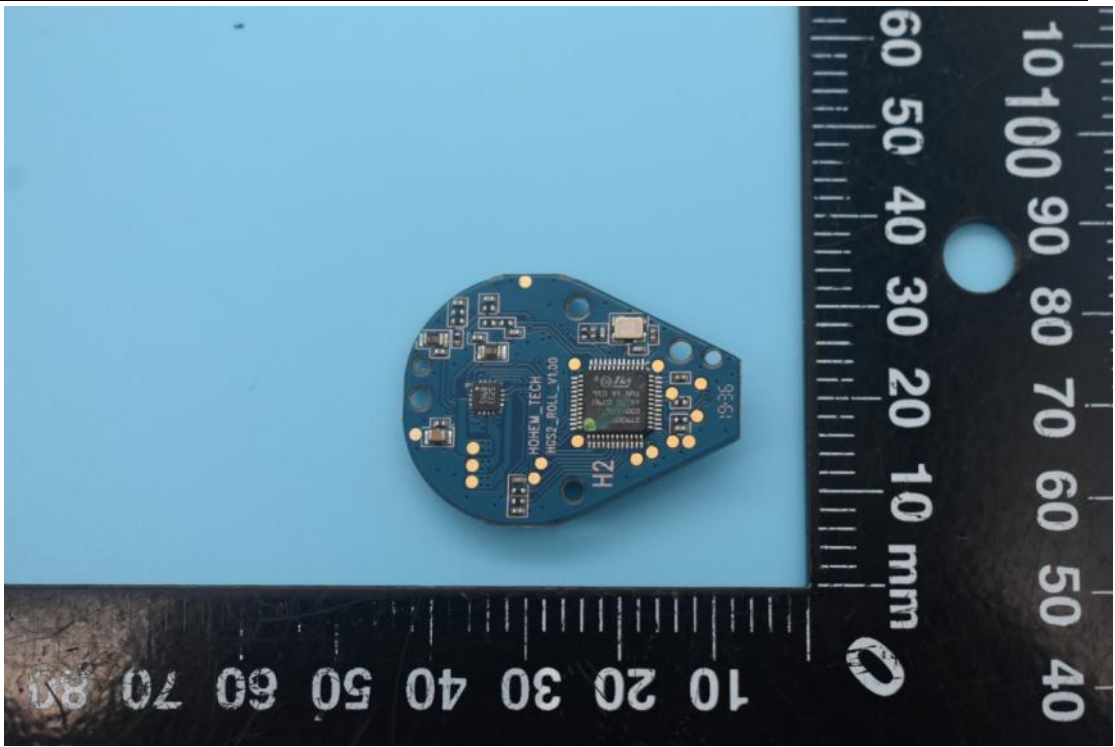

MODEL NAME:iSteady Pro3

FCC ID:2AIB7HGS3

Internal Photos

1. EUT uncover view

2. Antenna view