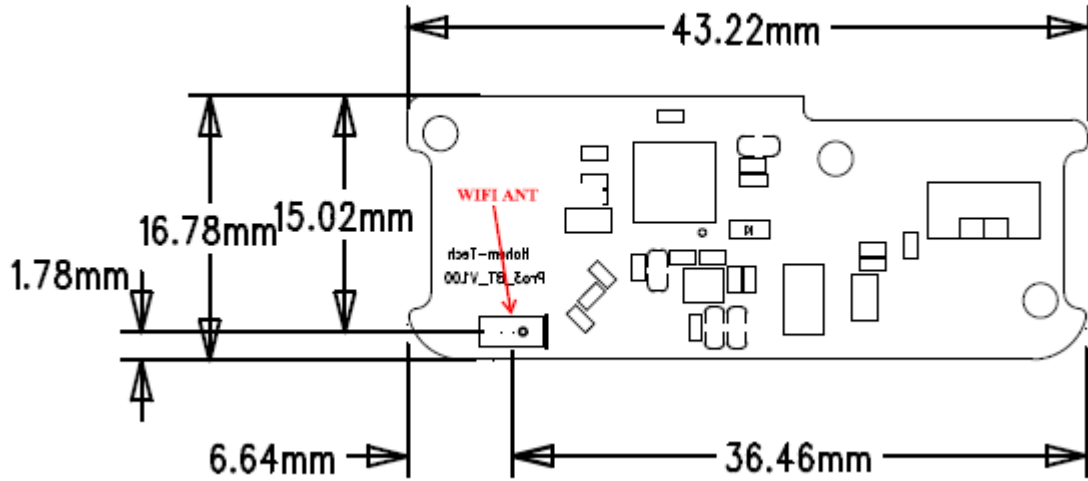

# Annex B Test Setup Photos

## EUT Antenna Location

**Body:**

Front Side

(Test distance: 0mm, Thickness of EUT: 26mm)

Left Side

(Test distance: 0mm, Thickness of EUT: 26mm)

Right Side

(Test distance: 0mm, Thickness of EUT: 26mm)