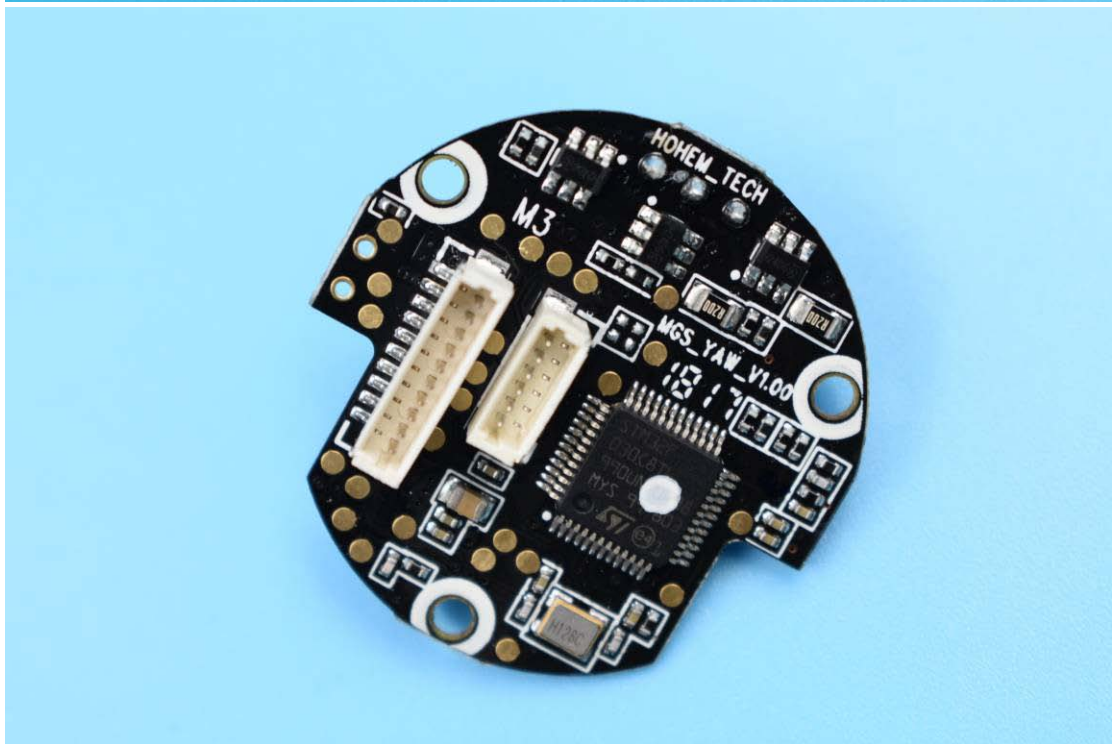

## Model Name: iSteady Pro

### Internal Photos

#### 1. EUT uncover view

2. Mainboard front view

3. Mainboard rear view

4. BT antenna view