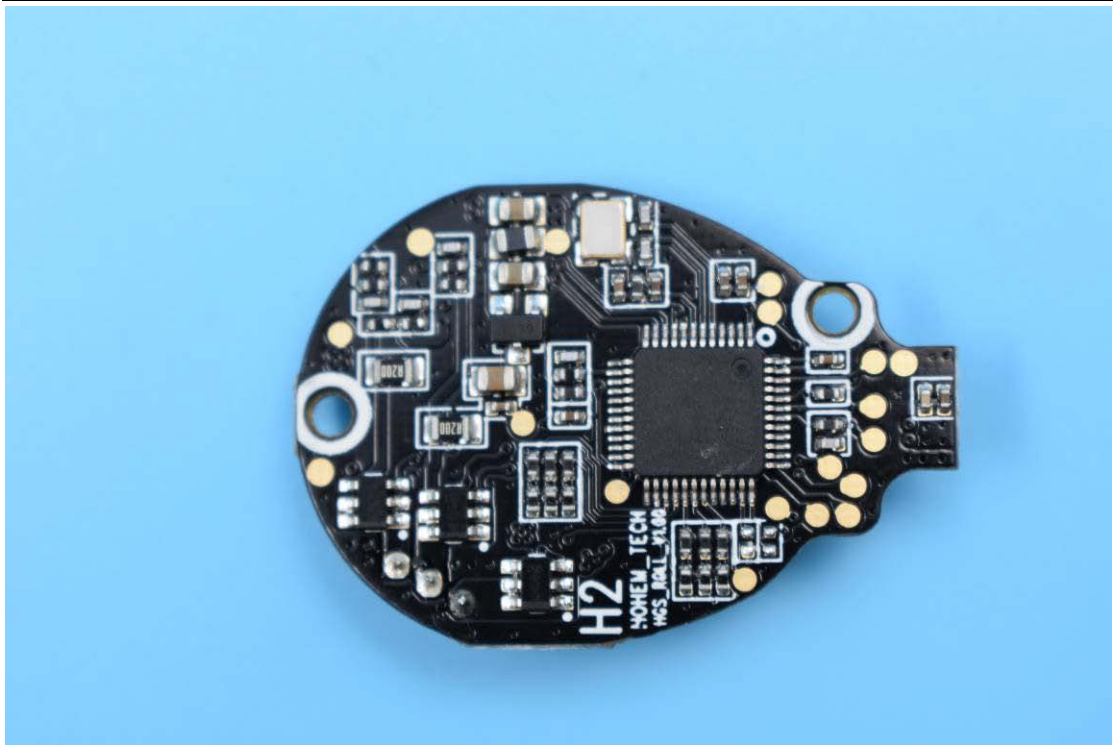

## Model Name: iSteady Pro

### Internal Photos

#### 1. EUT uncover view

2. Mainboard front view

3. Mainboard rear view

4. BT antenna view