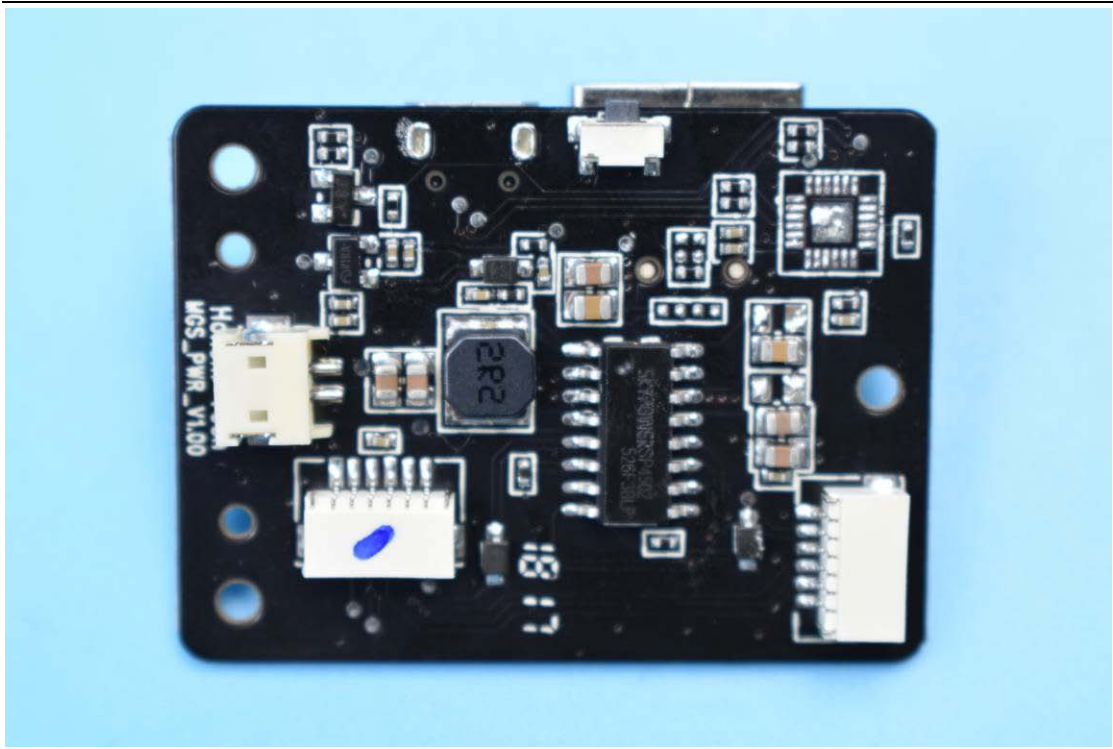

## Model Name: iSteady Pro

### Internal Photos

#### 1. EUT uncover view

2. Mainboard front view

3. Mainboard rear view

4. BT antenna view