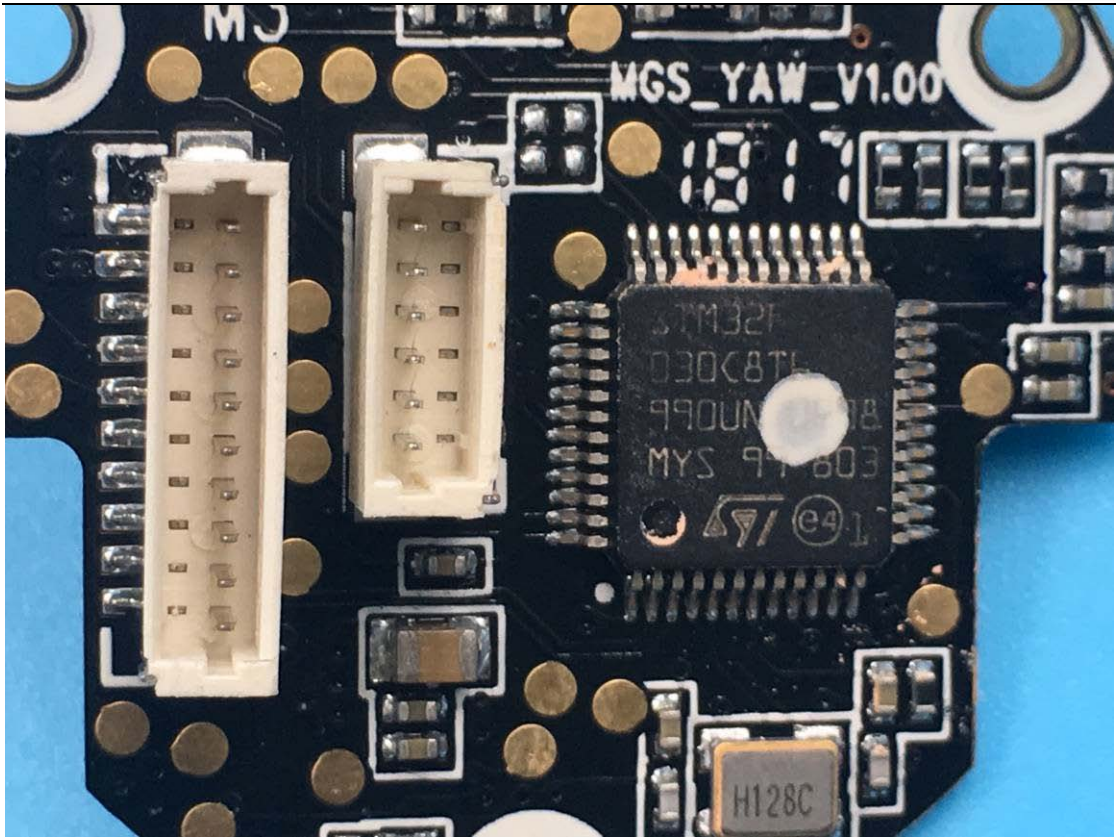

## Model Name: iSteady Pro

### Internal Photos

#### 1. EUT uncover view

2. Mainboard front view

3. Mainboard rear view

4. BT antenna view