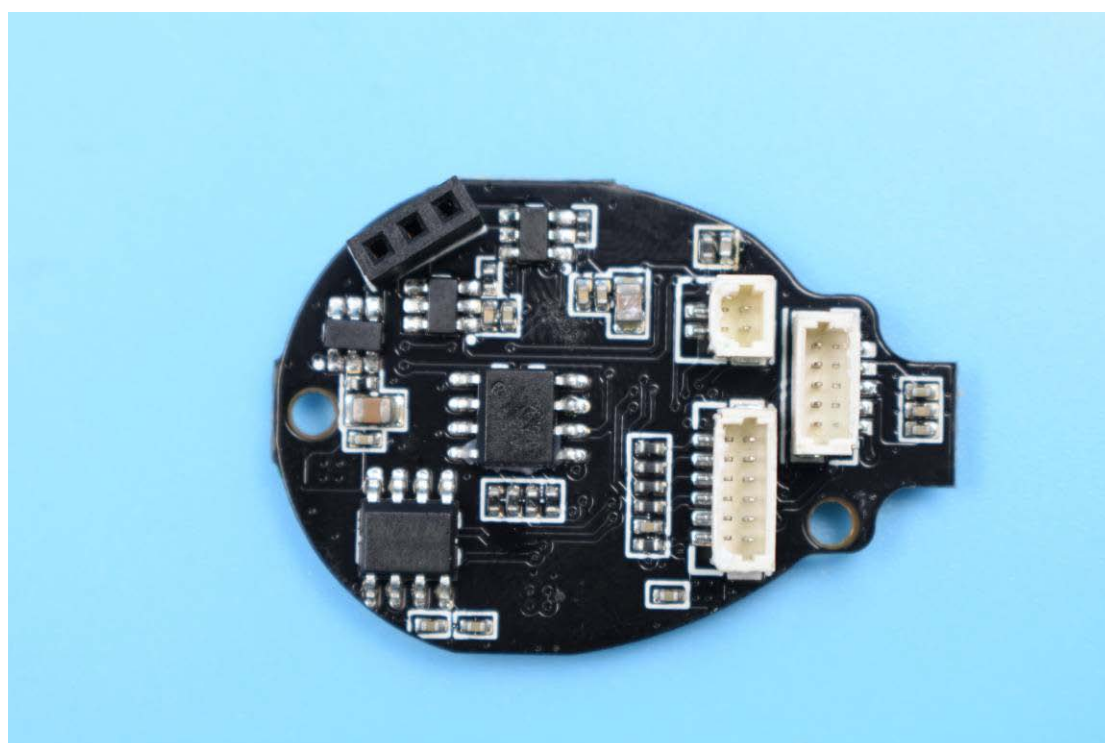

## Model Name: iSteady Pro

### Internal Photos

#### 1. EUT uncover view

2. Mainboard front view

3. Mainboard rear view

4. BT antenna view