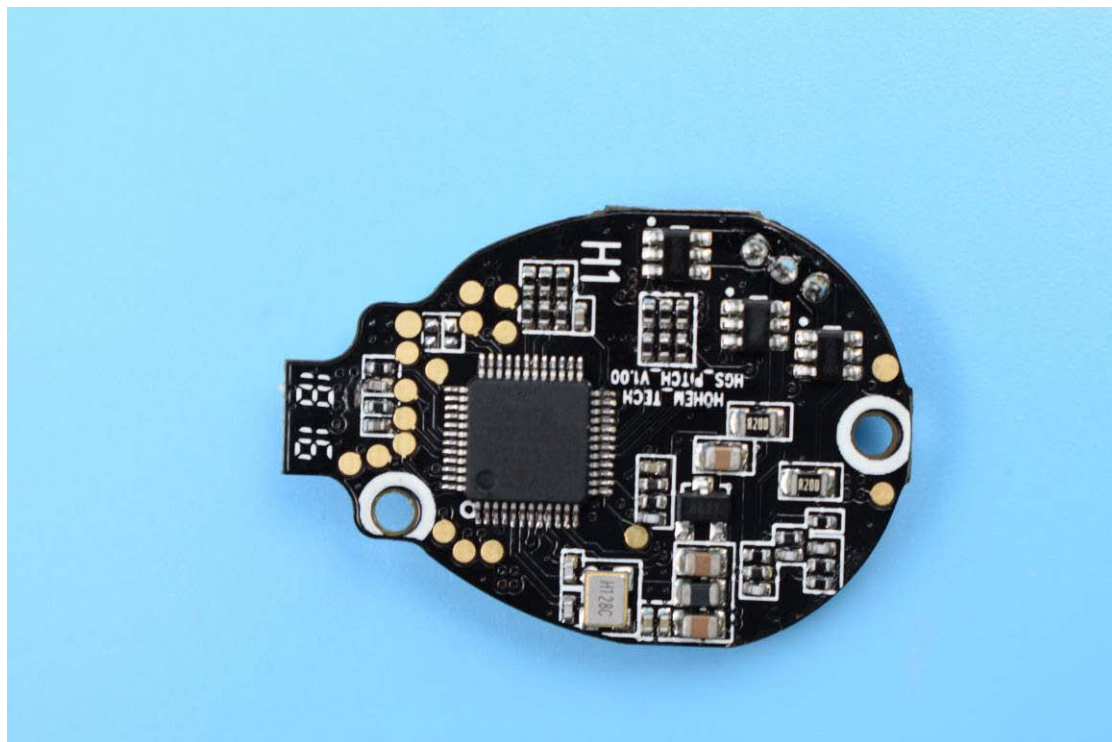

## Model Name: iSteady Pro

### Internal Photos

#### 1. EUT uncover view

2. Mainboard front view

3. Mainboard rear view

4. BT antenna view