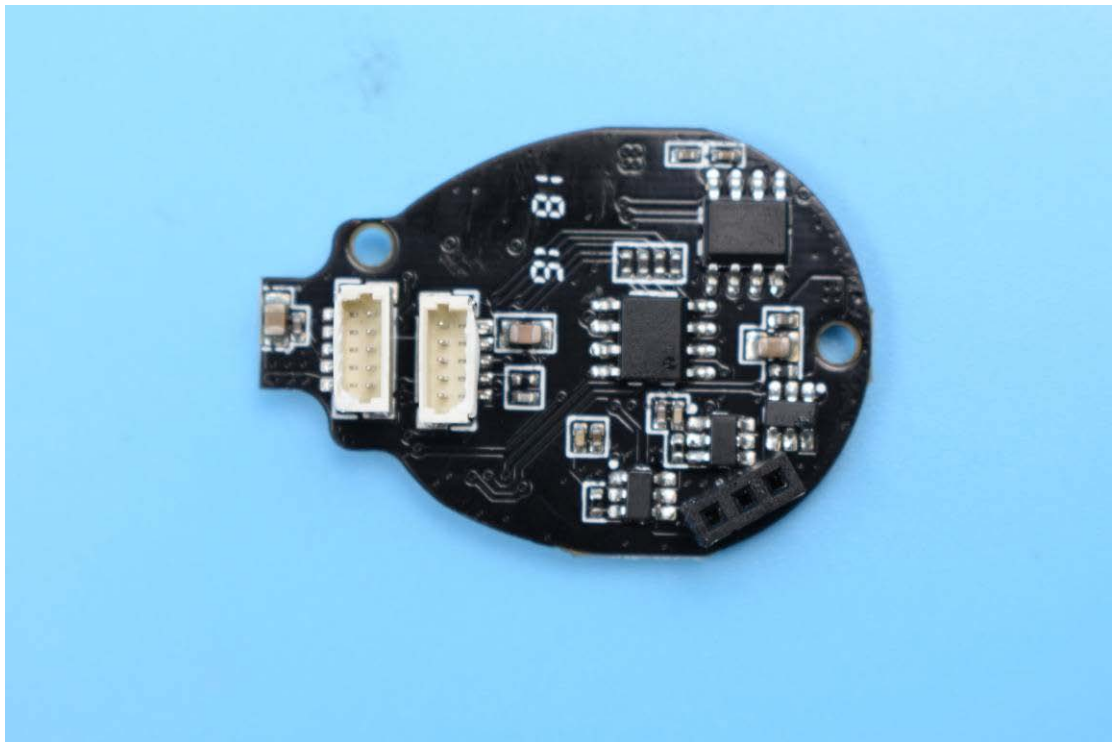

## Model Name: iSteady Pro

### Internal Photos

#### 1. EUT uncover view

2. Mainboard front view

3. Mainboard rear view

4. BT antenna view