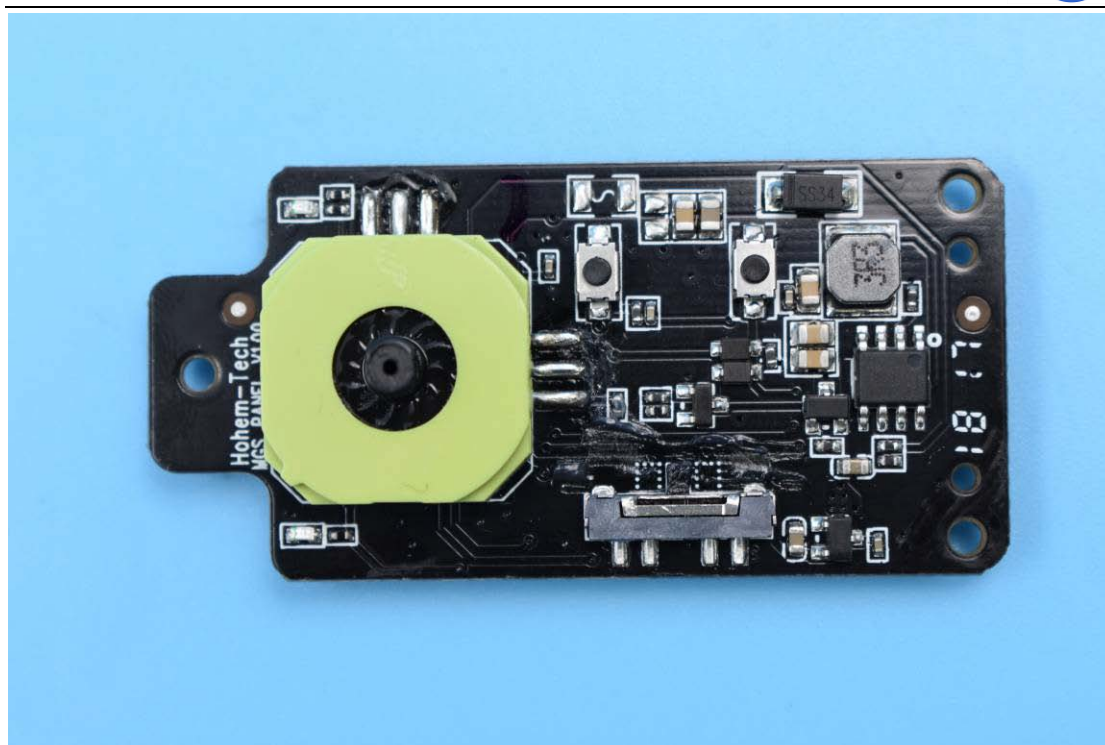

## Model Name: iSteady Pro

### Internal Photos

#### 1. EUT uncover view

2. Mainboard front view

3. Mainboard rear view

4. BT antenna view