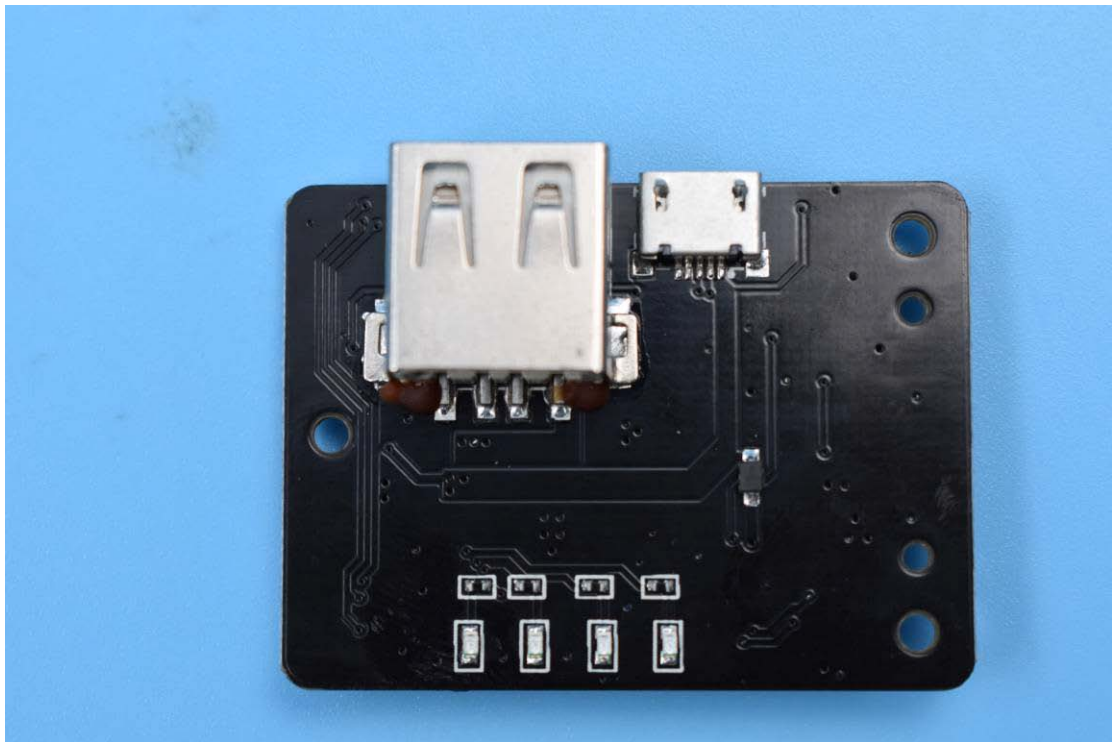

## Model Name: iSteady Pro

#### 1. EUT uncover view

2. Mainboard front view

3. Mainboard rear view

4. BT antenna view