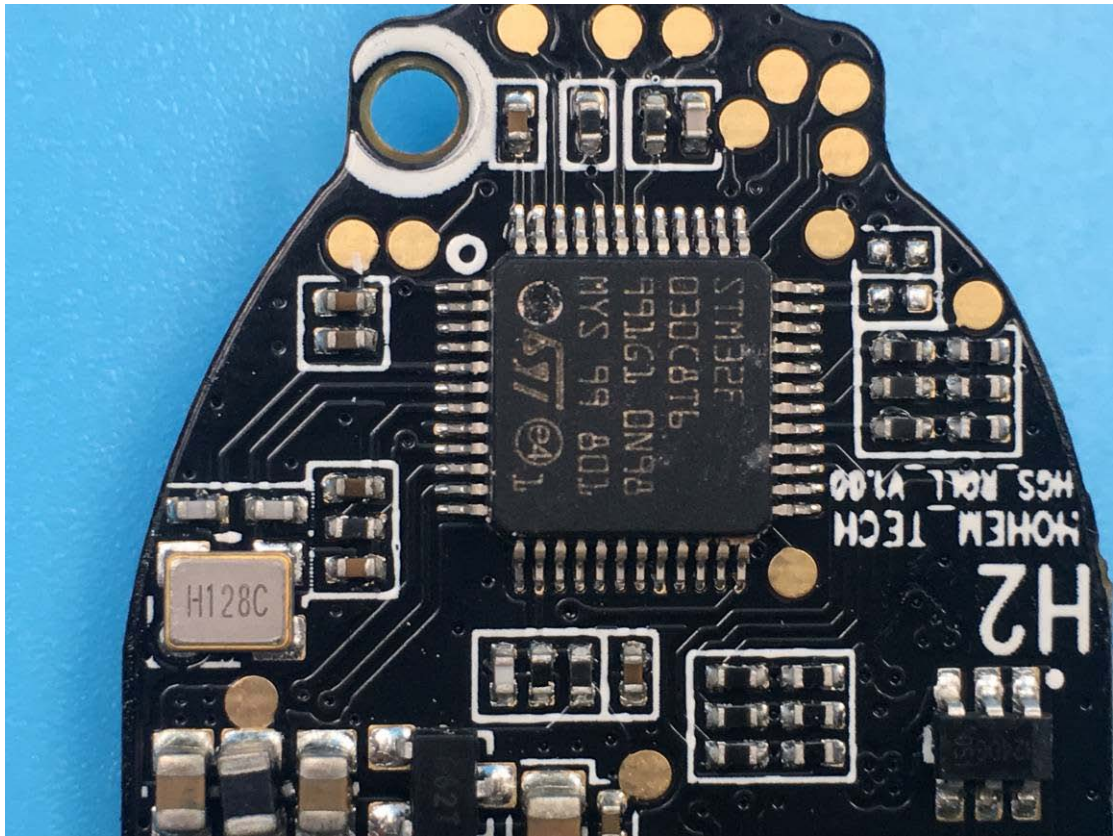

## Model Name: iSteady Pro

### Internal Photos

#### 1. EUT uncover view

2. Mainboard front view

3. Mainboard rear view

4. BT antenna view