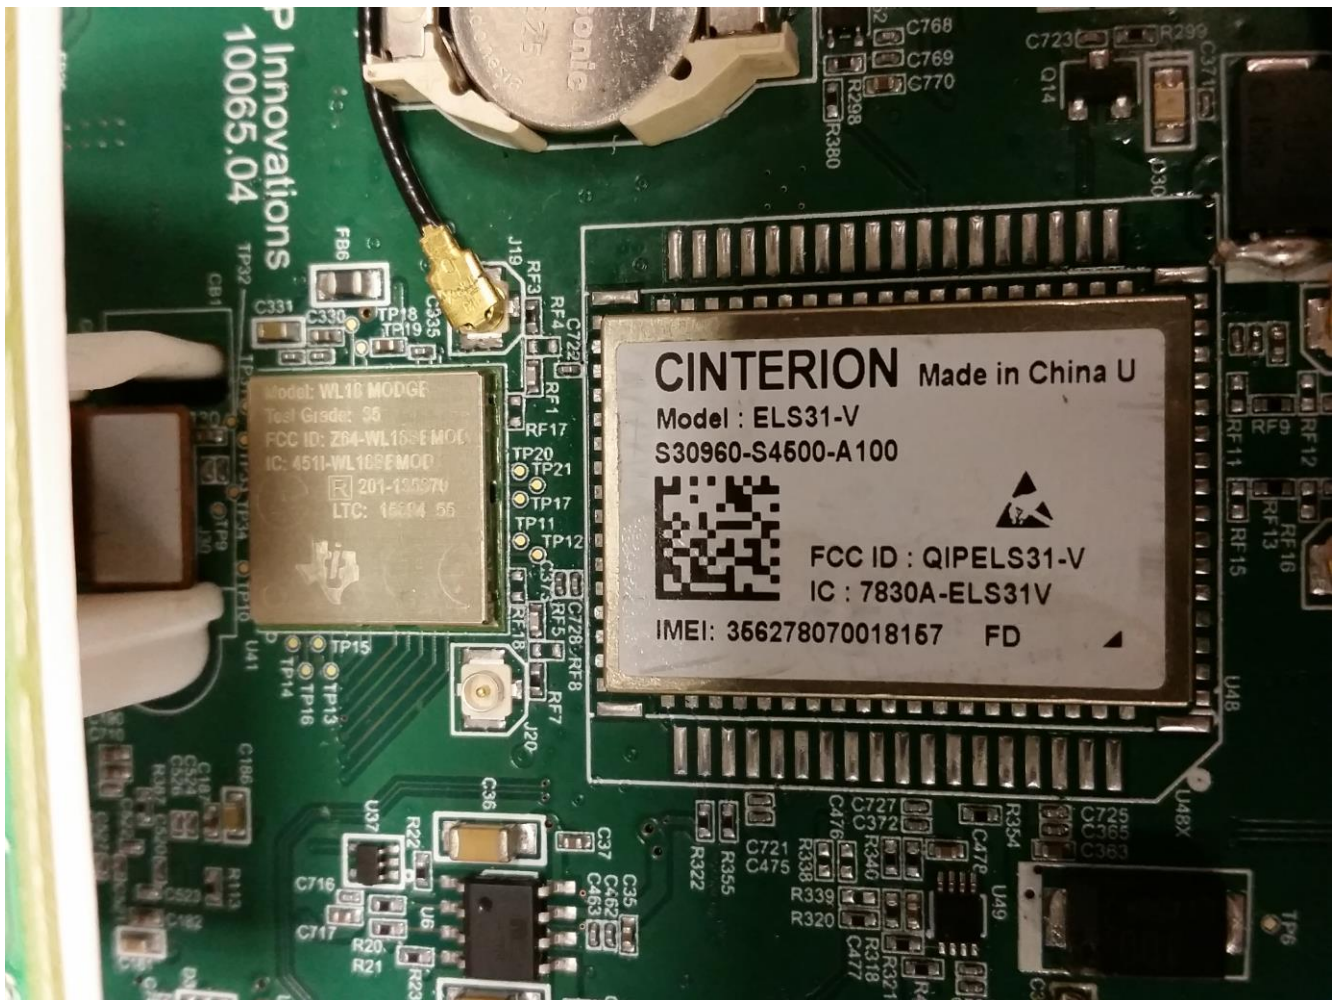

spencer™

Control Board and Antennas

People always. Patients sometimes.

WLAN/Bluetooth and LTE Modules

People always. Patients sometimes.

LTE Main Antenna

People always. Patients sometimes.

LTE Diversity Antenna

People always. Patients sometimes.

WLAN/Bluetooth Antenna

People always. Patients sometimes.

Cinterion Module ELS31-V Internal Photos

Top Side

Bottom Side