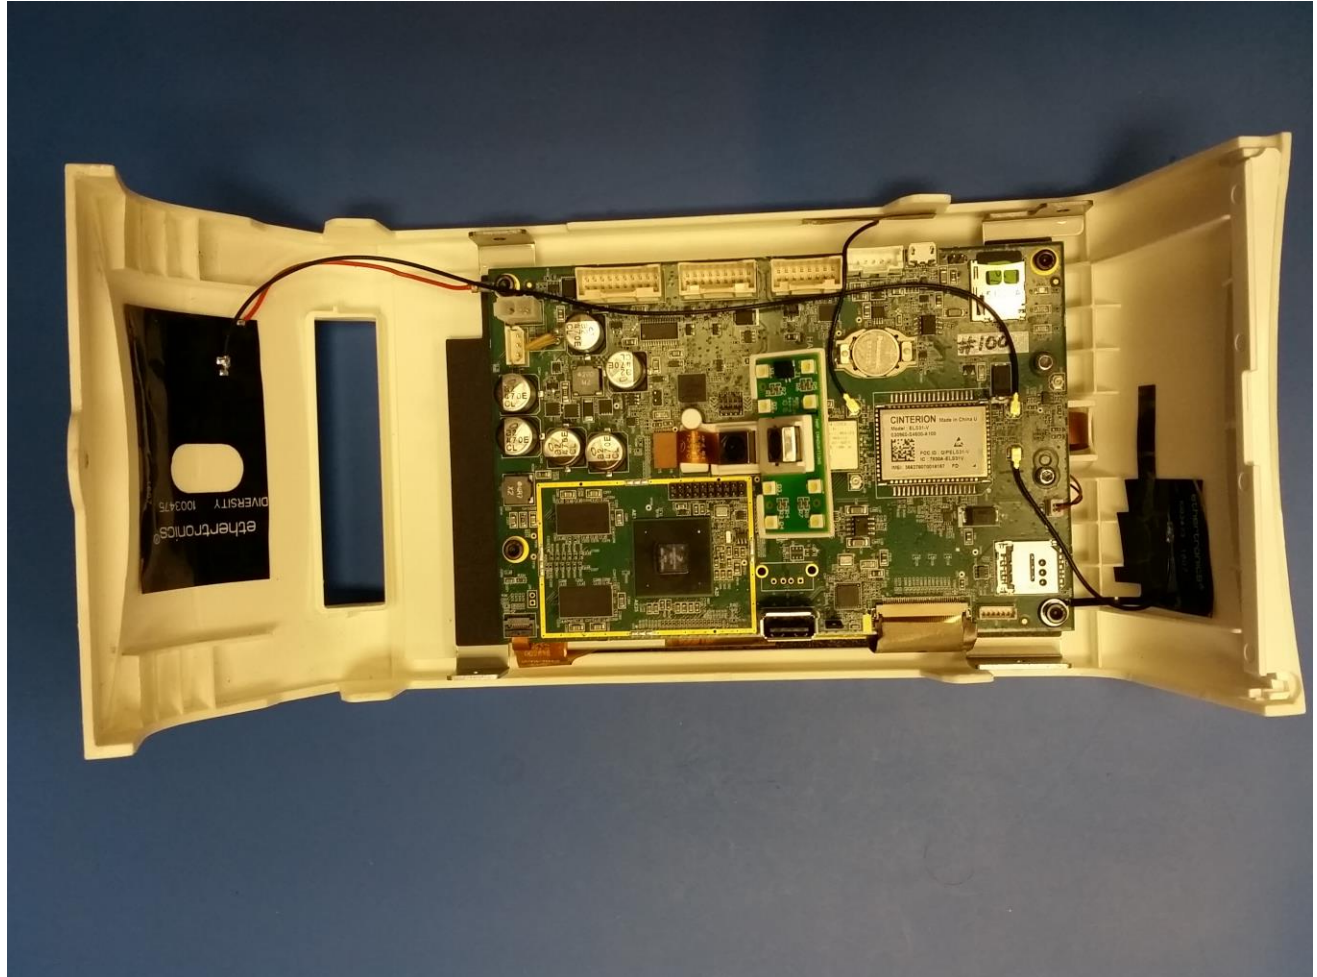

spencer™

Control Board and Antennas

People always. Patients sometimes.

WLAN/Bluetooth and LTE Modules

People always. Patients sometimes.

LTE Main Antenna

People always. Patients sometimes.

LTE Diversity Antenna

People always. Patients sometimes.

WLAN/Bluetooth Antenna

People always. Patients sometimes.

Cinterion Module ELS31-V Internal Photos

Top Side

Bottom Side