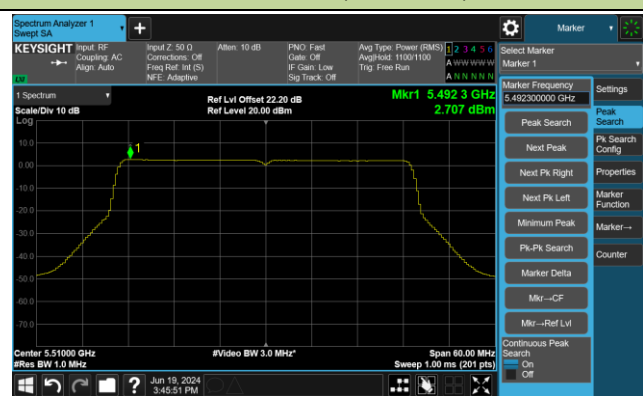

802.11be-EHT40 Power Spectral Density- Ant 0

Channel 38 (5190MHz)

Channel 46 (5230MHz)

Channel 54 (5270MHz)

Channel 62 (5310MHz)

Channel 102 (5510MHz)

Channel 110 (5550MHz)

Channel 134 (5670MHz)

Channel 142 (5710MHz)

802.11be-EHT80 Power Spectral Density- Ant 0

Channel 42 (5210MHz)

Channel 58 (5290MHz)

Channel 106 (5530MHz)

Channel 122 (5610MHz)

Channel 138 (5690MHz)

Channel 155 (5775MHz)