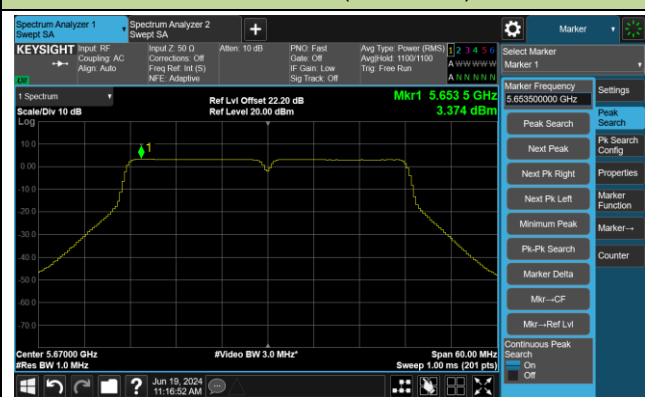

Channel 64 (5320MHz)

Channel 100 (5500MHz)

Channel 116 (5580MHz)

802.11ac-VHT20 Power Spectral Density- Ant 1

Channel 140 (5700MHz)

Channel 144 (5720MHz)

Channel 149 (5745MHz)

Channel 157 (5785MHz)

Channel 165 (5825MHz)

802.11ac-VHT40 Power Spectral Density- Ant 1

Channel 38 (5190MHz)

Channel 46 (5230MHz)

Channel 54 (5270MHz)

Channel 62 (5310MHz)

Channel 102 (5510MHz)

Channel 110 (5550MHz)

Channel 134 (5670MHz)

Channel 142 (5710MHz)

802.11ac-VHT40 Power Spectral Density- Ant 1

Channel 151 (5755MHz)

Channel 159 (5795MHz)

802.11ac-VHT80 Power Spectral Density- Ant 1

Channel 42 (5210MHz)

Channel 58 (5290MHz)