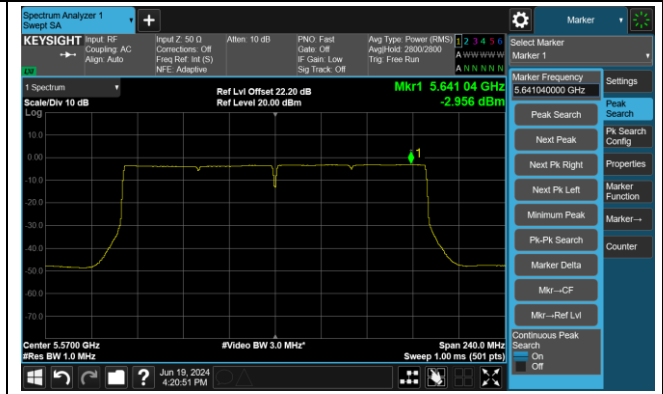

Channel 142 (5710MHz)

802.11be-EHT80 Power Spectral Density- Ant 0

Channel 42 (5210MHz)

Channel 58 (5290MHz)

Channel 106 (5530MHz)

Channel 122 (5610MHz)

Channel 138 (5690MHz)

Channel 155 (5775MHz)

802.11be-EHT160 Power Spectral Density- Ant 0

Channel 50 (5250MHz)

Channel 114 (5570MHz)

802.11a Power Spectral Density- Ant 1

Channel 36 (5180MHz)

Channel 44 (5220MHz)

Channel 48 (5240MHz)

Channel 52 (5260MHz)