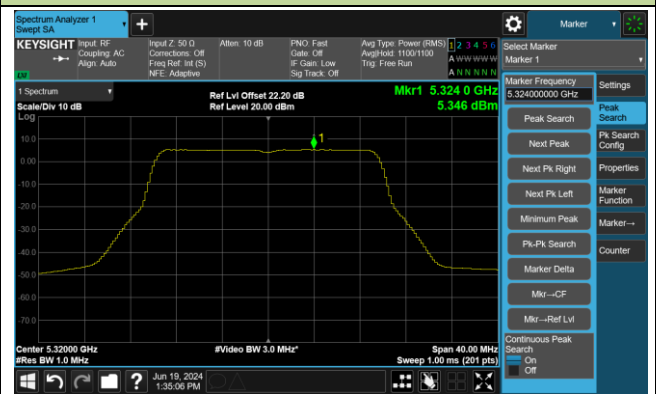

Channel 106 (5530MHz)

Channel 122 (5610MHz)

Channel 138 (5690MHz)

Channel 155 (5775MHz)

802.11ac-VHT160 Power Spectral Density- Ant 1

Channel 50 (5250MHz)

Channel 114 (5570MHz)

802.11ax-HE20 Power Spectral Density- Ant 1

Channel 36 (5180MHz)

Channel 44 (5220MHz)

Channel 48 (5240MHz)

Channel 52 (5260MHz)

Channel 60 (5300MHz)

Channel 64 (5320MHz)

Channel 100 (5500MHz)

Channel 116 (5580MHz)

802.11ax-HE20 Power Spectral Density- Ant 1

Channel 140 (5700MHz)

Channel 144 (5720MHz)

Channel 149 (5745MHz)

Channel 157 (5785MHz)

Channel 165 (5825MHz)