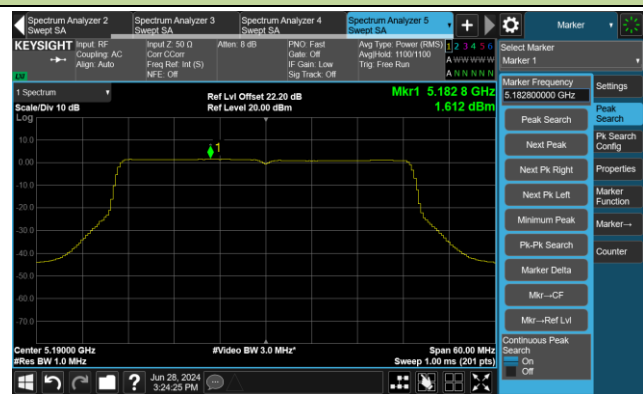

802.11be-EHT40 Power Spectral Density- Ant 0

Channel 38 (5190MHz)

Channel 46 (5230MHz)

Channel 54 (5270MHz)

Channel 62 (5310MHz)

Channel 102 (5510MHz)

Channel 110 (5550MHz)

Channel 134 (5670MHz)

Channel 142 (5710MHz)

802.11be-EHT80 Power Spectral Density- Ant 0

Channel 42 (5210MHz)

Channel 58 (5290MHz)

Channel 106 (5530MHz)

Channel 122 (5610MHz)

Channel 138 (5690MHz)

Channel 155 (5775MHz)