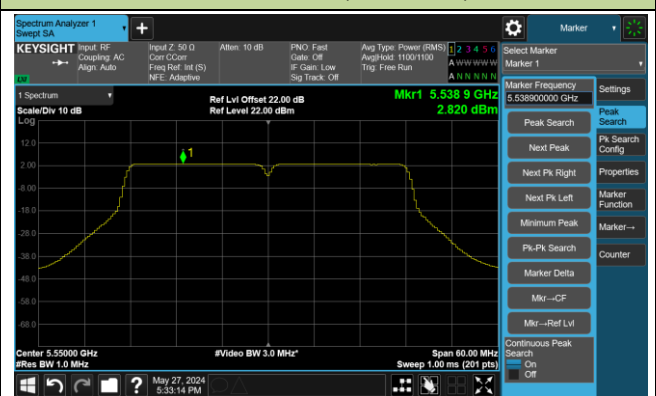

Channel 64 (5320MHz)

Channel 100 (5500MHz)

Channel 116 (5580MHz)

802.11ac-VHT20 Power Spectral Density- Ant 1

Channel 140 (5700MHz)

Channel 144 (5720MHz)

Channel 149 (5745MHz)

Channel 157 (5785MHz)

Channel 165 (5825MHz)

802.11ac-VHT40 Power Spectral Density- Ant 1

Channel 38 (5190MHz)

Channel 46 (5230MHz)

Channel 54 (5270MHz)

Channel 62 (5310MHz)

Channel 102 (5510MHz)

Channel 110 (5550MHz)

Channel 134 (5670MHz)

Channel 142 (5710MHz)

802.11ac-VHT40 Power Spectral Density- Ant 1

Channel 151 (5755MHz)

Channel 159 (5795MHz)

802.11ac-VHT80 Power Spectral Density- Ant 1

Channel 42 (5210MHz)

Channel 58 (5290MHz)