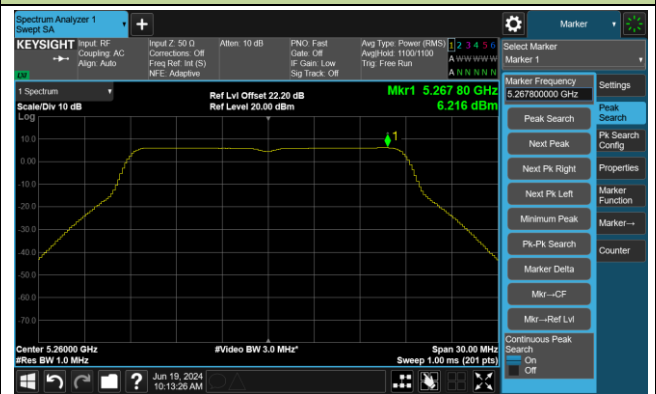

Channel 157 (5785MHz)

Channel 165 (5825MHz)

802.11ac-VHT20 Power Spectral Density- Ant 1

Channel 36 (5180MHz)

Channel 44 (5220MHz)

Channel 48 (5240MHz)

Channel 52 (5260MHz)

Channel 60 (5300MHz)

Channel 64 (5320MHz)

Channel 100 (5500MHz)

Channel 116 (5580MHz)

802.11ac-VHT20 Power Spectral Density- Ant 1

Channel 140 (5700MHz)

Channel 144 (5720MHz)

Channel 149 (5745MHz)

Channel 157 (5785MHz)