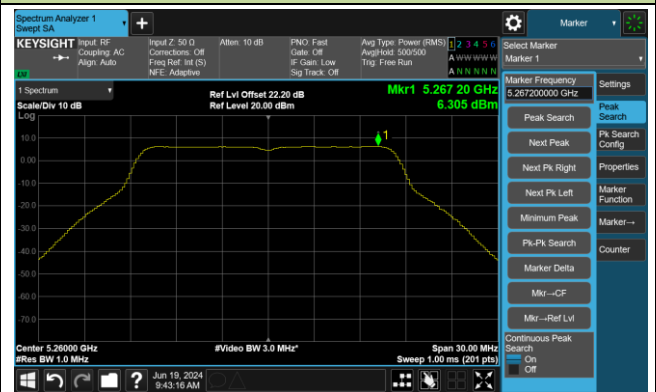

802.11be-EHT160 Power Spectral Density- Ant 0

Channel 50 (5250MHz)

Channel 114 (5570MHz)

802.11a Power Spectral Density- Ant 1

Channel 36 (5180MHz)

Channel 44 (5220MHz)

Channel 48 (5240MHz)

Channel 52 (5260MHz)

Channel 60 (5300MHz)

Channel 64 (5320MHz)

Channel 100 (5500MHz)

Channel 116 (5580MHz)

802.11a Power Spectral Density- Ant 1

Channel 140 (5700MHz)

Channel 144 (5720MHz)

Channel 149 (5745MHz)