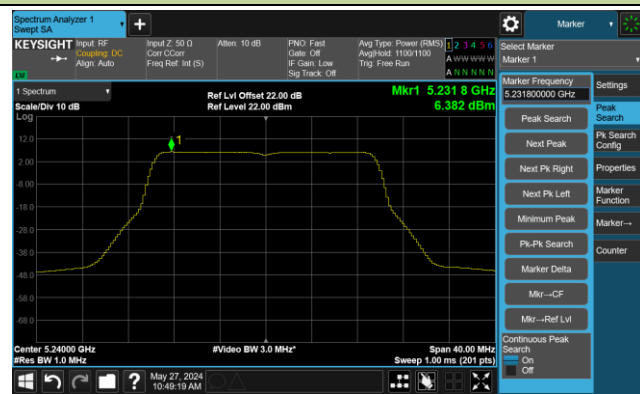

Channel 48 (5240MHz)