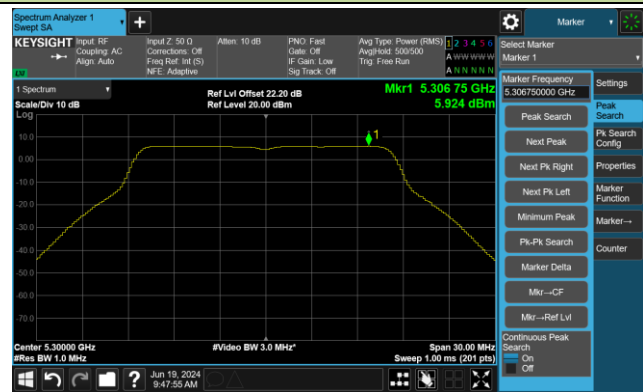

Channel 142 (5710MHz)

802.11be-EHT80 Power Spectral Density- Ant 0

Channel 42 (5210MHz)

Channel 58 (5290MHz)

Channel 106 (5530MHz)

Channel 122 (5610MHz)

Channel 138 (5690MHz)

Channel 155 (5775MHz)

802.11be-EHT160 Power Spectral Density- Ant 0

Channel 50 (5250MHz)

Channel 114 (5570MHz)

802.11a Power Spectral Density- Ant 1

Channel 36 (5180MHz)

Channel 44 (5220MHz)

Channel 48 (5240MHz)

Channel 52 (5260MHz)

Channel 60 (5300MHz)

Channel 64 (5320MHz)

Channel 100 (5500MHz)

Channel 116 (5580MHz)

802.11a Power Spectral Density- Ant 1

Channel 140 (5700MHz)

Channel 144 (5720MHz)

Channel 149 (5745MHz)