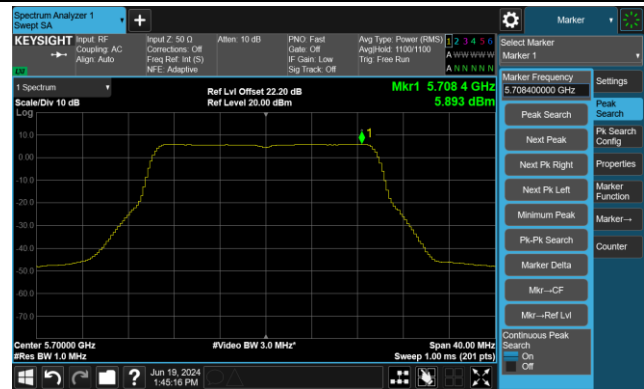

Channel 106 (5530MHz)

Channel 122 (5610MHz)

Channel 138 (5690MHz)

Channel 155 (5775MHz)

802.11ac-VHT160 Power Spectral Density- Ant 1

Channel 50 (5250MHz)

Channel 114 (5570MHz)

802.11ax-HE20 Power Spectral Density- Ant 1

Channel 36 (5180MHz)

Channel 44 (5220MHz)

Channel 48 (5240MHz)

Channel 52 (5260MHz)

Channel 60 (5300MHz)

Channel 64 (5320MHz)

Channel 100 (5500MHz)

Channel 116 (5580MHz)

802.11ax-HE20 Power Spectral Density- Ant 1

Channel 140 (5700MHz)

Channel 144 (5720MHz)

Channel 149 (5745MHz)

Channel 157 (5785MHz)

Channel 165 (5825MHz)