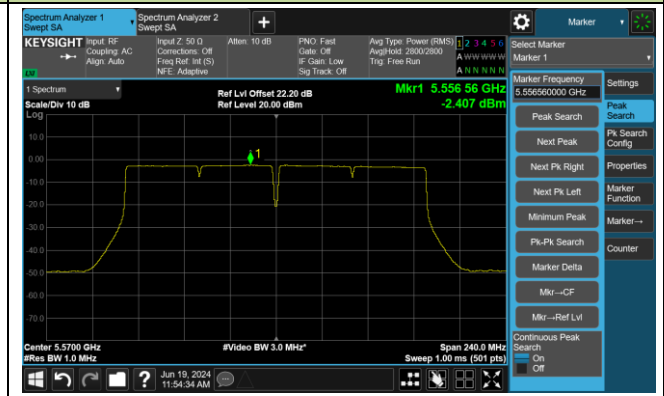

Channel 134 (5670MHz)

Channel 142 (5710MHz)

802.11ac-VHT40 Power Spectral Density- Ant 1

Channel 151 (5755MHz)

Channel 159 (5795MHz)

802.11ac-VHT80 Power Spectral Density- Ant 1

Channel 42 (5210MHz)

Channel 58 (5290MHz)

Channel 106 (5530MHz)

Channel 122 (5610MHz)

Channel 138 (5690MHz)

Channel 155 (5775MHz)

802.11ac-VHT160 Power Spectral Density- Ant 1

Channel 50 (5250MHz)

Channel 114 (5570MHz)

802.11ax-HE20 Power Spectral Density- Ant 1