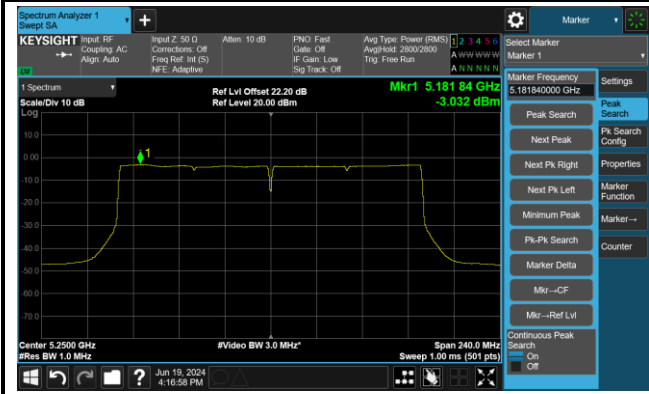

Channel 142 (5710MHz)

802.11be-EHT80 Power Spectral Density- Ant 0

Channel 42 (5210MHz)

Channel 58 (5290MHz)

Channel 106 (5530MHz)

Channel 122 (5610MHz)

Channel 138 (5690MHz)

Channel 155 (5775MHz)

802.11be-EHT160 Power Spectral Density- Ant 0

Channel 50 (5250MHz)

Channel 114 (5570MHz)

802.11a Power Spectral Density- Ant 1

Channel 36 (5180MHz)

Channel 44 (5220MHz)

Channel 48 (5240MHz)

Channel 52 (5260MHz)