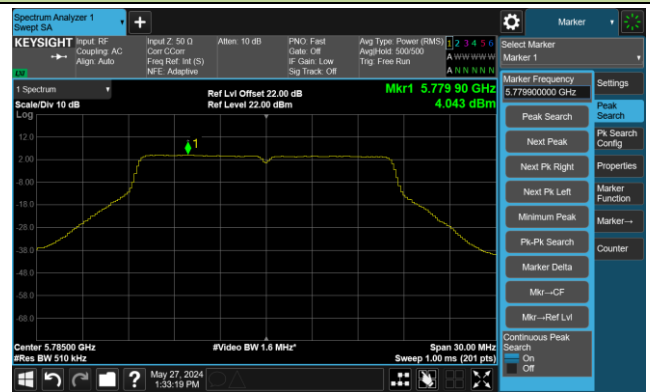

802.11be-EHT160 Power Spectral Density- Ant 0

Channel 50 (5250MHz)

Channel 114 (5570MHz)

802.11a Power Spectral Density- Ant 1

Channel 36 (5180MHz)

Channel 44 (5220MHz)

Channel 48 (5240MHz)

Channel 52 (5260MHz)

Channel 60 (5300MHz)

Channel 64 (5320MHz)

Channel 100 (5500MHz)

Channel 116 (5580MHz)

802.11a Power Spectral Density- Ant 1

Channel 140 (5700MHz)

Channel 144 (5720MHz)

Channel 149 (5745MHz)

Channel 157 (5785MHz)

Channel 165 (5825MHz)

802.11ac-VHT20 Power Spectral Density- Ant 1

Channel 36 (5180MHz)

Channel 44 (5220MHz)

Channel 48 (5240MHz)

Channel 52 (5260MHz)

Channel 60 (5300MHz)