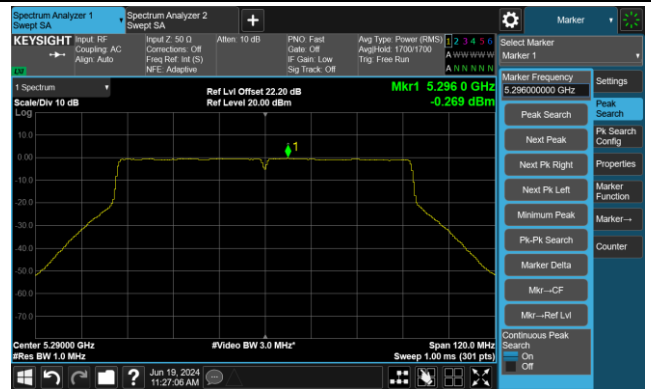

Channel 134 (5670MHz)

Channel 142 (5710MHz)

802.11ac-VHT40 Power Spectral Density- Ant 1

Channel 151 (5755MHz)

Channel 159 (5795MHz)

802.11ac-VHT80 Power Spectral Density- Ant 1

Channel 42 (5210MHz)

Channel 58 (5290MHz)

Channel 106 (5530MHz)

Channel 122 (5610MHz)

Channel 138 (5690MHz)

Channel 155 (5775MHz)

802.11ac-VHT160 Power Spectral Density- Ant 1

Channel 50 (5250MHz)

Channel 114 (5570MHz)

802.11ax-HE20 Power Spectral Density- Ant 1