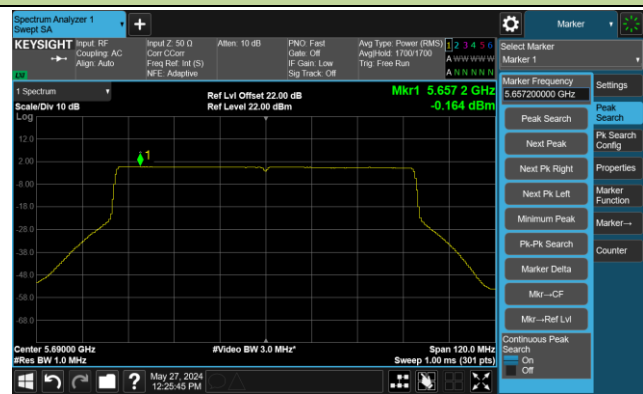

Channel 142 (5710MHz)

802.11be-EHT80 Power Spectral Density- Ant 0

Channel 42 (5210MHz)

Channel 58 (5290MHz)

Channel 106 (5530MHz)

Channel 122 (5610MHz)

Channel 138 (5690MHz)

Channel 155 (5775MHz)

802.11be-EHT160 Power Spectral Density- Ant 0

Channel 50 (5250MHz)

Channel 114 (5570MHz)

802.11a Power Spectral Density- Ant 1

Channel 36 (5180MHz)

Channel 44 (5220MHz)

Channel 48 (5240MHz)

Channel 52 (5260MHz)