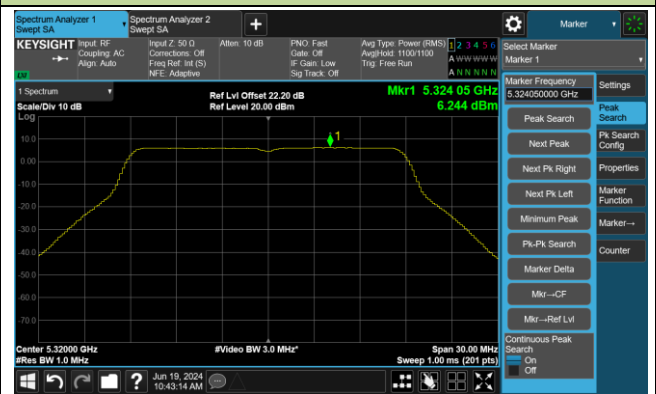

Channel 60 (5300MHz)

Channel 64 (5320MHz)

Channel 100 (5500MHz)

Channel 116 (5580MHz)

802.11a Power Spectral Density- Ant 1

Channel 140 (5700MHz)

Channel 144 (5720MHz)

Channel 149 (5745MHz)

Channel 157 (5785MHz)

Channel 165 (5825MHz)

802.11ac-VHT20 Power Spectral Density- Ant 1

Channel 36 (5180MHz)

Channel 44 (5220MHz)

Channel 48 (5240MHz)

Channel 52 (5260MHz)

Channel 60 (5300MHz)

Channel 64 (5320MHz)

Channel 100 (5500MHz)

Channel 116 (5580MHz)

802.11ac-VHT20 Power Spectral Density- Ant 1

Channel 140 (5700MHz)

Channel 144 (5720MHz)

Channel 149 (5745MHz)

Channel 157 (5785MHz)