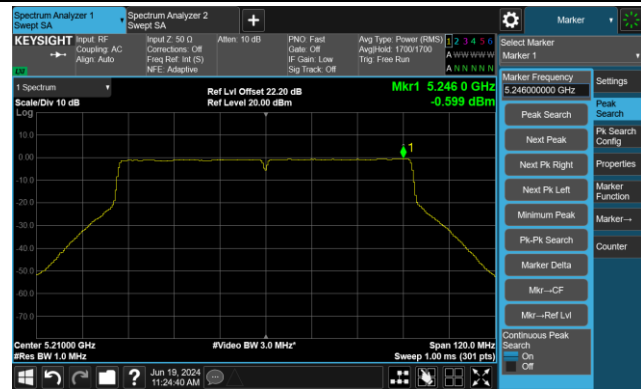

Channel 134 (5670MHz)

Channel 142 (5710MHz)

802.11ac-VHT40 Power Spectral Density- Ant 1

Channel 151 (5755MHz)

Channel 159 (5795MHz)

802.11ac-VHT80 Power Spectral Density- Ant 1

Channel 42 (5210MHz)

Channel 58 (5290MHz)

Channel 106 (5530MHz)

Channel 122 (5610MHz)

Channel 138 (5690MHz)

Channel 155 (5775MHz)

802.11ac-VHT160 Power Spectral Density- Ant 1

Channel 50 (5250MHz)

Channel 114 (5570MHz)

802.11ax-HE20 Power Spectral Density- Ant 1