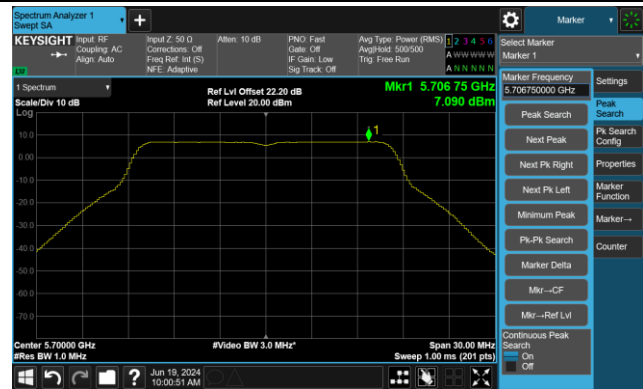

802.11be-EHT160 Power Spectral Density- Ant 0

Channel 50 (5250MHz)

Channel 114 (5570MHz)

802.11a Power Spectral Density- Ant 1

Channel 36 (5180MHz)

Channel 44 (5220MHz)

Channel 48 (5240MHz)

Channel 52 (5260MHz)

Channel 60 (5300MHz)

Channel 64 (5320MHz)

Channel 100 (5500MHz)

Channel 116 (5580MHz)

802.11a Power Spectral Density- Ant 1

Channel 140 (5700MHz)

Channel 144 (5720MHz)

Channel 149 (5745MHz)

Channel 157 (5785MHz)

Channel 165 (5825MHz)

802.11ac-VHT20 Power Spectral Density- Ant 1

Channel 36 (5180MHz)

Channel 44 (5220MHz)

Channel 48 (5240MHz)

Channel 52 (5260MHz)

Channel 60 (5300MHz)