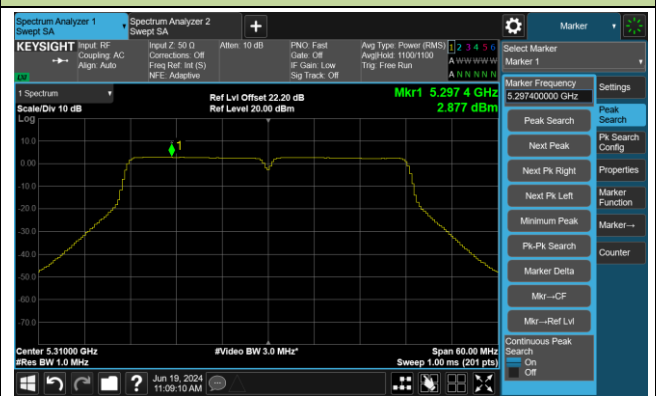

Channel 64 (5320MHz)

Channel 100 (5500MHz)

Channel 116 (5580MHz)

802.11ac-VHT20 Power Spectral Density- Ant 1

Channel 140 (5700MHz)

Channel 144 (5720MHz)

Channel 149 (5745MHz)

Channel 157 (5785MHz)

Channel 165 (5825MHz)

802.11ac-VHT40 Power Spectral Density- Ant 1

Channel 38 (5190MHz)

Channel 46 (5230MHz)

Channel 54 (5270MHz)

Channel 62 (5310MHz)

Channel 102 (5510MHz)

Channel 110 (5550MHz)

Channel 134 (5670MHz)

Channel 142 (5710MHz)

802.11ac-VHT40 Power Spectral Density- Ant 1

Channel 151 (5755MHz)

Channel 159 (5795MHz)

802.11ac-VHT80 Power Spectral Density- Ant 1

Channel 42 (5210MHz)

Channel 58 (5290MHz)