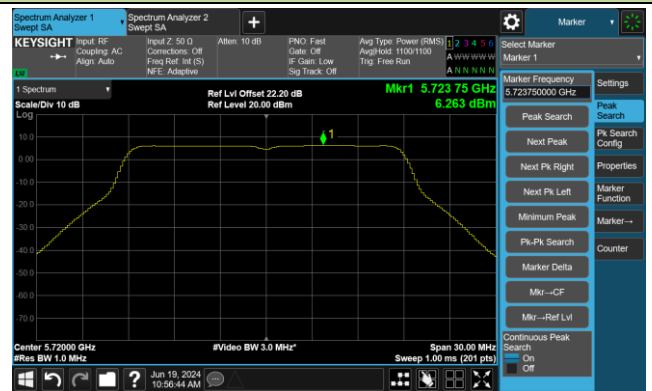

Channel 157 (5785MHz)

Channel 165 (5825MHz)

802.11ac-VHT20 Power Spectral Density- Ant 1

Channel 36 (5180MHz)

Channel 44 (5220MHz)

Channel 48 (5240MHz)

Channel 52 (5260MHz)

Channel 60 (5300MHz)

Channel 64 (5320MHz)

Channel 100 (5500MHz)

Channel 116 (5580MHz)

802.11ac-VHT20 Power Spectral Density- Ant 1

Channel 140 (5700MHz)

Channel 144 (5720MHz)

Channel 149 (5745MHz)

Channel 157 (5785MHz)

Channel 165 (5825MHz)

802.11ac-VHT40 Power Spectral Density- Ant 1

Channel 38 (5190MHz)

Channel 46 (5230MHz)

Channel 54 (5270MHz)

Channel 62 (5310MHz)

Channel 102 (5510MHz)

Channel 110 (5550MHz)