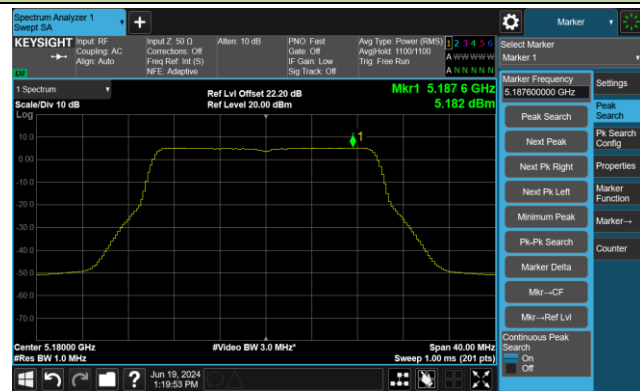

802.11ax-HE20 Power Spectral Density- Ant 1

Channel 36 (5180MHz)