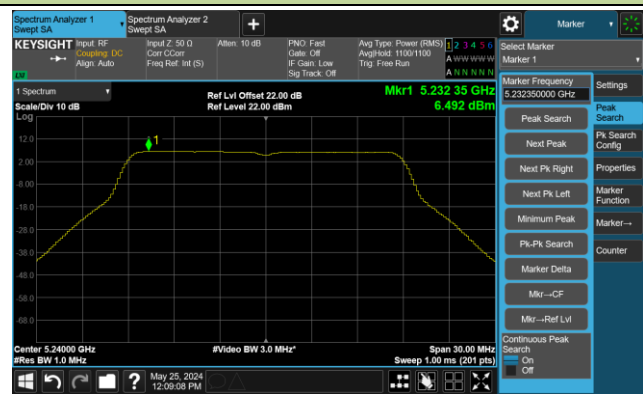

Channel 157 (5785MHz)

Channel 165 (5825MHz)

802.11ac-VHT20 Power Spectral Density- Ant 1

Channel 36 (5180MHz)

Channel 44 (5220MHz)

Channel 48 (5240MHz)

Channel 52 (5260MHz)

Channel 60 (5300MHz)

Channel 64 (5320MHz)

Channel 100 (5500MHz)

Channel 116 (5580MHz)

802.11ac-VHT20 Power Spectral Density- Ant 1

Channel 140 (5700MHz)

Channel 144 (5720MHz)

Channel 149 (5745MHz)

Channel 157 (5785MHz)