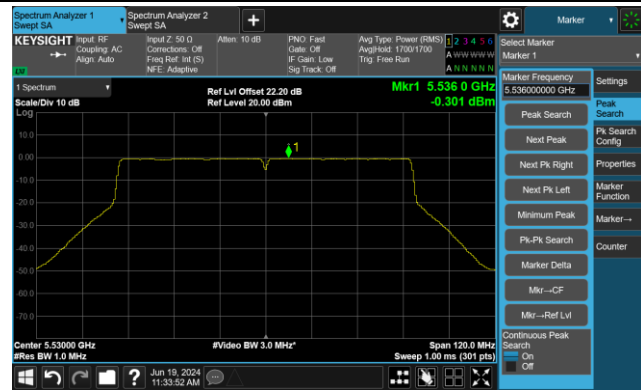

Channel 134 (5670MHz)

Channel 142 (5710MHz)

802.11ac-VHT40 Power Spectral Density- Ant 1

Channel 151 (5755MHz)

Channel 159 (5795MHz)

802.11ac-VHT80 Power Spectral Density- Ant 1

Channel 42 (5210MHz)

Channel 58 (5290MHz)

Channel 106 (5530MHz)

Channel 122 (5610MHz)

Channel 138 (5690MHz)

Channel 155 (5775MHz)

802.11ac-VHT160 Power Spectral Density- Ant 1

Channel 50 (5250MHz)

Channel 114 (5570MHz)

802.11ax-HE20 Power Spectral Density- Ant 1