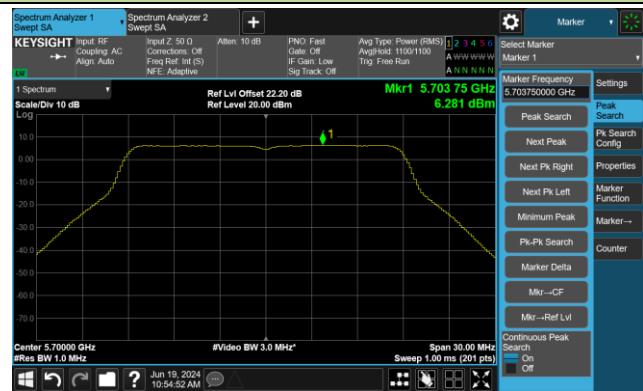

Channel 157 (5785MHz)

Channel 165 (5825MHz)

802.11ac-VHT20 Power Spectral Density- Ant 1

Channel 36 (5180MHz)

Channel 44 (5220MHz)

Channel 48 (5240MHz)

Channel 52 (5260MHz)

Channel 60 (5300MHz)

Channel 64 (5320MHz)

Channel 100 (5500MHz)

Channel 116 (5580MHz)

802.11ac-VHT20 Power Spectral Density- Ant 1

Channel 140 (5700MHz)

Channel 144 (5720MHz)

Channel 149 (5745MHz)

Channel 157 (5785MHz)

Channel 165 (5825MHz)

802.11ac-VHT40 Power Spectral Density- Ant 1

Channel 38 (5190MHz)

Channel 46 (5230MHz)

Channel 54 (5270MHz)

Channel 62 (5310MHz)

Channel 102 (5510MHz)

Channel 110 (5550MHz)