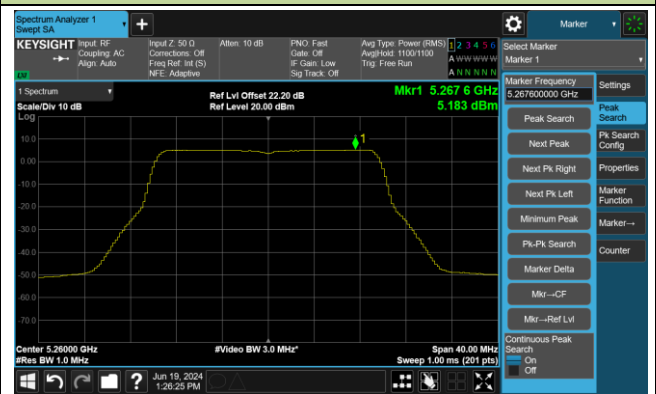

Channel 106 (5530MHz)

Channel 122 (5610MHz)

Channel 138 (5690MHz)

Channel 155 (5775MHz)

802.11ac-VHT160 Power Spectral Density- Ant 1

Channel 50 (5250MHz)

Channel 114 (5570MHz)

802.11ax-HE20 Power Spectral Density- Ant 1

Channel 36 (5180MHz)

Channel 44 (5220MHz)

Channel 48 (5240MHz)

Channel 52 (5260MHz)

Channel 60 (5300MHz)

Channel 64 (5320MHz)

Channel 100 (5500MHz)

Channel 116 (5580MHz)

802.11ax-HE20 Power Spectral Density- Ant 1

Channel 140 (5700MHz)

Channel 144 (5720MHz)

Channel 149 (5745MHz)

Channel 157 (5785MHz)

Channel 165 (5825MHz)