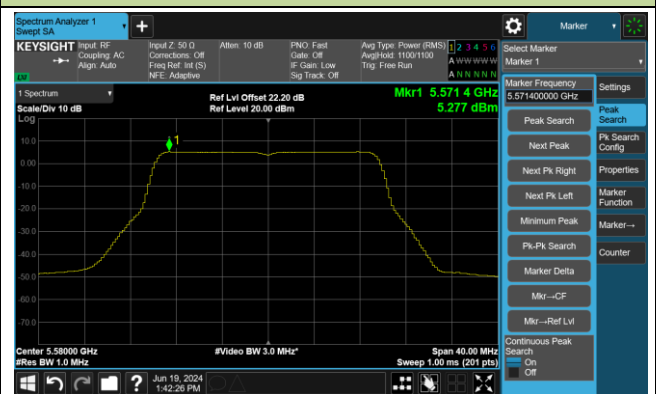

Channel 106 (5530MHz)

Channel 122 (5610MHz)

Channel 138 (5690MHz)

Channel 155 (5775MHz)

802.11ac-VHT160 Power Spectral Density- Ant 1

Channel 50 (5250MHz)

Channel 114 (5570MHz)

802.11ax-HE20 Power Spectral Density- Ant 1

Channel 36 (5180MHz)

Channel 44 (5220MHz)

Channel 48 (5240MHz)

Channel 52 (5260MHz)

Channel 60 (5300MHz)

Channel 64 (5320MHz)

Channel 100 (5500MHz)

Channel 116 (5580MHz)

802.11ax-HE20 Power Spectral Density- Ant 1

Channel 140 (5700MHz)

Channel 144 (5720MHz)

Channel 149 (5745MHz)

Channel 157 (5785MHz)

Channel 165 (5825MHz)