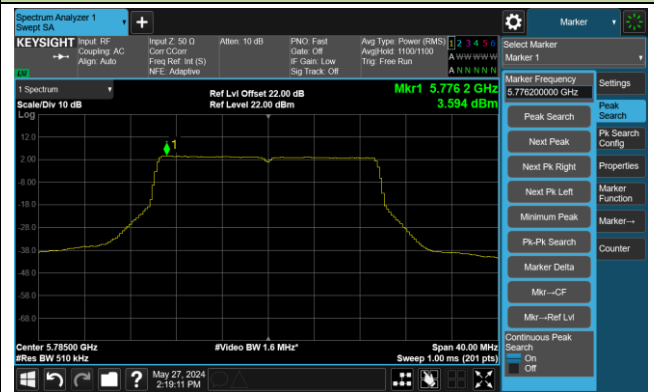

802.11ax-HE20 Power Spectral Density- Ant 1

Channel 140 (5700MHz)

Channel 144 (5720MHz)

Channel 149 (5745MHz)

Channel 157 (5785MHz)

Channel 165 (5825MHz)