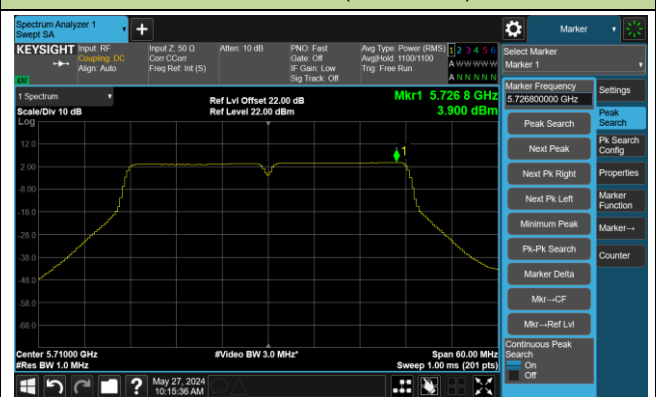

Channel 165 (5825MHz)

802.11ac-VHT40 Power Spectral Density- Ant 1

Channel 38 (5190MHz)

Channel 46 (5230MHz)

Channel 54 (5270MHz)

Channel 62 (5310MHz)

Channel 102 (5510MHz)

Channel 110 (5550MHz)

Channel 134 (5670MHz)

Channel 142 (5710MHz)

802.11ac-VHT40 Power Spectral Density- Ant 1

Channel 151 (5755MHz)

Channel 159 (5795MHz)

802.11ac-VHT80 Power Spectral Density- Ant 1

Channel 42 (5210MHz)

Channel 58 (5290MHz)