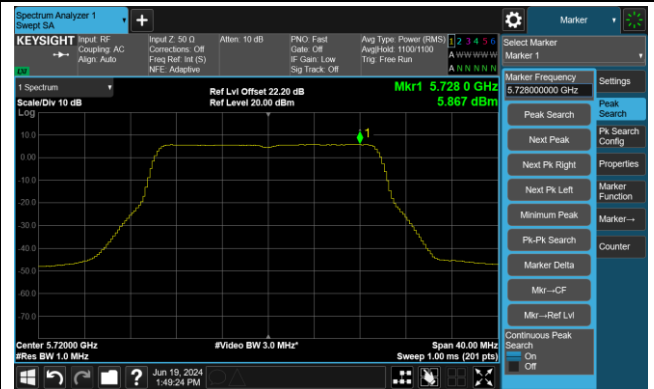

Channel 106 (5530MHz)

Channel 122 (5610MHz)

Channel 138 (5690MHz)

Channel 155 (5775MHz)

802.11ac-VHT160 Power Spectral Density- Ant 1

Channel 50 (5250MHz)

Channel 114 (5570MHz)

802.11ax-HE20 Power Spectral Density- Ant 1

Channel 36 (5180MHz)

Channel 44 (5220MHz)

Channel 48 (5240MHz)

Channel 52 (5260MHz)

Channel 60 (5300MHz)

Channel 64 (5320MHz)

Channel 100 (5500MHz)

Channel 116 (5580MHz)

802.11ax-HE20 Power Spectral Density- Ant 1

Channel 140 (5700MHz)

Channel 144 (5720MHz)

Channel 149 (5745MHz)

Channel 157 (5785MHz)

Channel 165 (5825MHz)