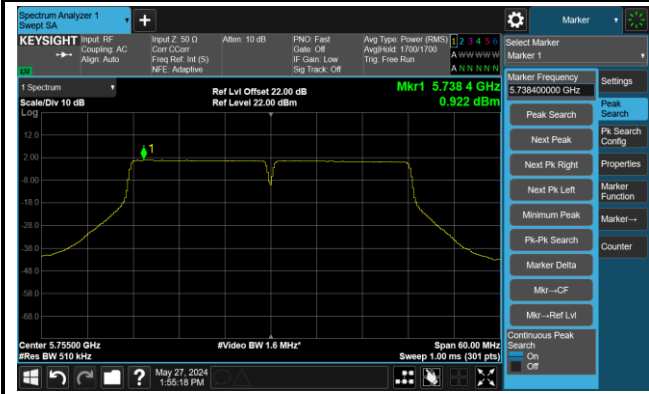

Channel 134 (5670MHz)

Channel 142 (5710MHz)

802.11ac-VHT40 Power Spectral Density- Ant 1

Channel 151 (5755MHz)

Channel 159 (5795MHz)

802.11ac-VHT80 Power Spectral Density- Ant 1

Channel 42 (5210MHz)

Channel 58 (5290MHz)

Channel 106 (5530MHz)

Channel 122 (5610MHz)

Channel 138 (5690MHz)

Channel 155 (5775MHz)

802.11ac-VHT160 Power Spectral Density- Ant 1

Channel 50 (5250MHz)

Channel 114 (5570MHz)

802.11ax-HE20 Power Spectral Density- Ant 1