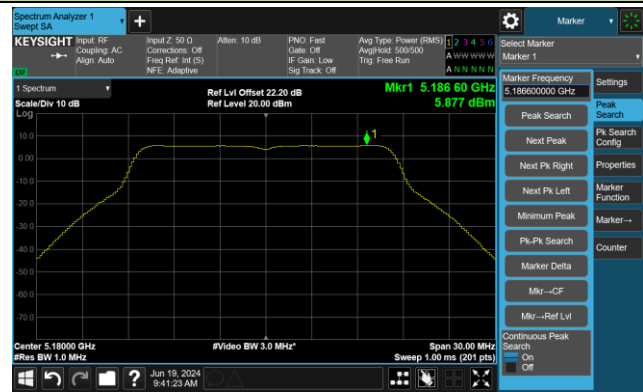

Channel 142 (5710MHz)

802.11be-EHT80 Power Spectral Density- Ant 0

Channel 42 (5210MHz)

Channel 58 (5290MHz)

Channel 106 (5530MHz)

Channel 122 (5610MHz)

Channel 138 (5690MHz)

Channel 155 (5775MHz)

802.11be-EHT160 Power Spectral Density- Ant 0

Channel 50 (5250MHz)

Channel 114 (5570MHz)

802.11a Power Spectral Density- Ant 1

Channel 36 (5180MHz)

Channel 44 (5220MHz)

Channel 48 (5240MHz)

Channel 52 (5260MHz)

Channel 60 (5300MHz)

Channel 64 (5320MHz)

Channel 100 (5500MHz)

Channel 116 (5580MHz)

802.11a Power Spectral Density- Ant 1

Channel 140 (5700MHz)

Channel 144 (5720MHz)

Channel 149 (5745MHz)