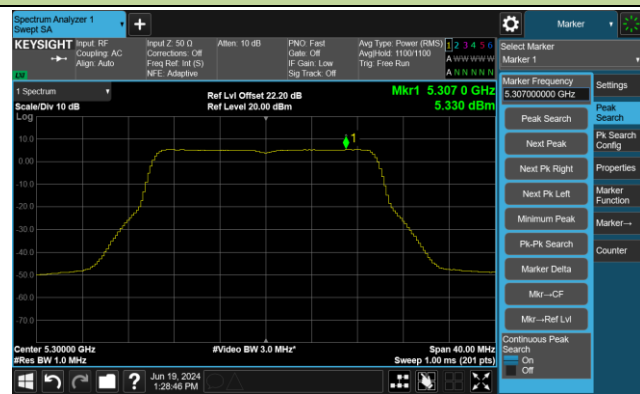

Channel 106 (5530MHz)

Channel 122 (5610MHz)

Channel 138 (5690MHz)

Channel 155 (5775MHz)

802.11ac-VHT160 Power Spectral Density- Ant 1

Channel 50 (5250MHz)

Channel 114 (5570MHz)

802.11ax-HE20 Power Spectral Density- Ant 1

Channel 36 (5180MHz)

Channel 44 (5220MHz)

Channel 48 (5240MHz)

Channel 52 (5260MHz)

Channel 60 (5300MHz)

Channel 64 (5320MHz)

Channel 100 (5500MHz)

Channel 116 (5580MHz)

802.11ax-HE20 Power Spectral Density- Ant 1

Channel 140 (5700MHz)

Channel 144 (5720MHz)

Channel 149 (5745MHz)

Channel 157 (5785MHz)

Channel 165 (5825MHz)