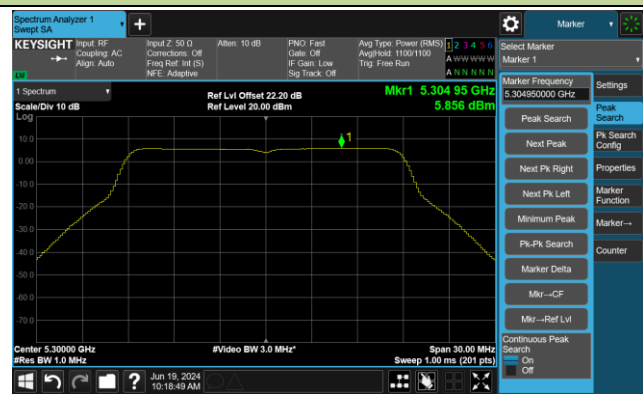

Channel 60 (5300MHz)

Channel 64 (5320MHz)

Channel 100 (5500MHz)

Channel 116 (5580MHz)

802.11a Power Spectral Density- Ant 1

Channel 140 (5700MHz)

Channel 144 (5720MHz)

Channel 149 (5745MHz)

Channel 157 (5785MHz)

Channel 165 (5825MHz)

802.11ac-VHT20 Power Spectral Density- Ant 1

Channel 36 (5180MHz)

Channel 44 (5220MHz)

Channel 48 (5240MHz)

Channel 52 (5260MHz)

Channel 60 (5300MHz)

Channel 64 (5320MHz)

Channel 100 (5500MHz)

Channel 116 (5580MHz)

802.11ac-VHT20 Power Spectral Density- Ant 1

Channel 140 (5700MHz)

Channel 144 (5720MHz)

Channel 149 (5745MHz)

Channel 157 (5785MHz)