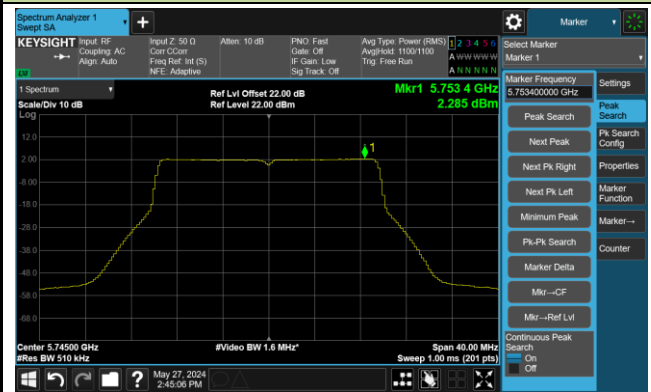

Channel 116 (5580MHz)

## 802.11be-EHT20 Power Spectral Density- Ant 0

Channel 140 (5700MHz)

Channel 144 (5720MHz)

Channel 149 (5745MHz)

Channel 157 (5785MHz)

Channel 165 (5825MHz)