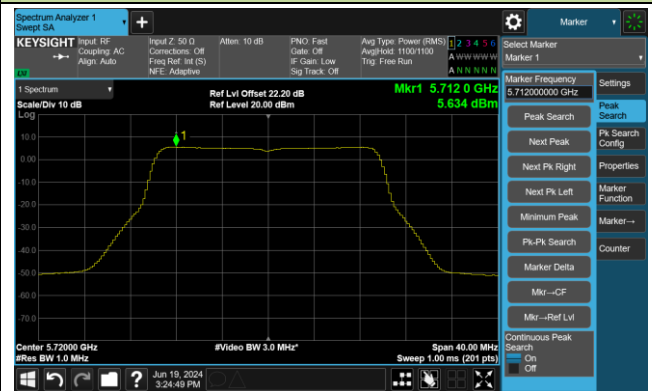

## 802.11be-EHT20 Power Spectral Density- Ant 0

Channel 36 (5180MHz)

Channel 44 (5220MHz)

Channel 48 (5240MHz)

Channel 52 (5260MHz)

Channel 60 (5300MHz)

Channel 64 (5320MHz)

Channel 100 (5500MHz)

Channel 116 (5580MHz)

## 802.11be-EHT20 Power Spectral Density- Ant 0

Channel 140 (5700MHz)

Channel 144 (5720MHz)

Channel 149 (5745MHz)

Channel 157 (5785MHz)

Channel 165 (5825MHz)