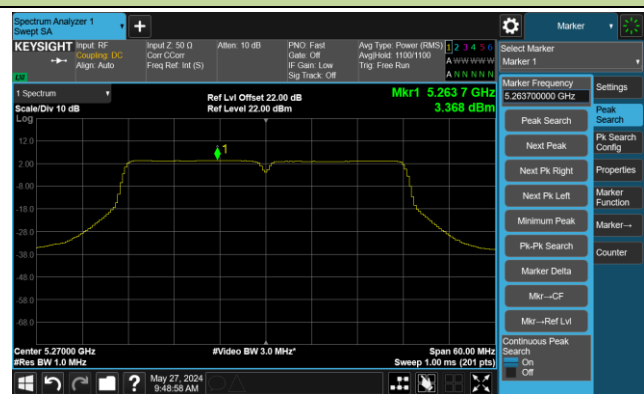

## 802.11ac-VHT20 Power Spectral Density- Ant 0

Channel 36 (5180MHz)

Channel 44 (5220MHz)

Channel 48 (5240MHz)

Channel 52 (5260MHz)

Channel 60 (5300MHz)

Channel 64 (5320MHz)

Channel 100 (5500MHz)

Channel 116 (5580MHz)

802.11ac-VHT20 Power Spectral Density- Ant 0

Channel 140 (5700MHz)

Channel 144 (5720MHz)

Channel 149 (5745MHz)

Channel 157 (5785MHz)

Channel 165 (5825MHz)

802.11ac-VHT40 Power Spectral Density- Ant 0

Channel 38 (5190MHz)

Channel 46 (5230MHz)

Channel 54 (5270MHz)

Channel 62 (5310MHz)

Channel 102 (5510MHz)

Channel 110 (5550MHz)

Channel 134 (5670MHz)

Channel 142 (5710MHz)