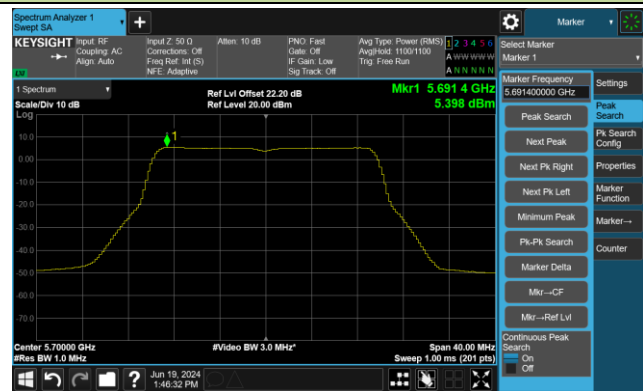

## 802.11ax-HE20 Power Spectral Density- Ant 0

Channel 36 (5180MHz)

Channel 44 (5220MHz)

Channel 48 (5240MHz)

Channel 52 (5260MHz)

Channel 60 (5300MHz)

Channel 64 (5320MHz)

Channel 100 (5500MHz)

Channel 116 (5580MHz)

802.11ax-HE20 Power Spectral Density- Ant 0

Channel 140 (5700MHz)

Channel 144 (5720MHz)

Channel 149 (5745MHz)

Channel 157 (5785MHz)

Channel 165 (5825MHz)