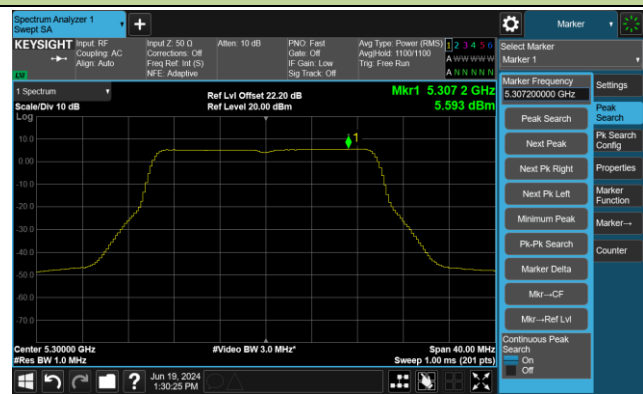

Channel 50 (5250MHz)

Channel 114 (5570MHz)

## 802.11ax-HE20 Power Spectral Density- Ant 0

Channel 36 (5180MHz)

Channel 44 (5220MHz)

Channel 48 (5240MHz)

Channel 52 (5260MHz)

Channel 60 (5300MHz)

Channel 64 (5320MHz)

Channel 100 (5500MHz)

Channel 116 (5580MHz)

802.11ax-HE20 Power Spectral Density- Ant 0

Channel 140 (5700MHz)

Channel 144 (5720MHz)

Channel 149 (5745MHz)

Channel 157 (5785MHz)

Channel 165 (5825MHz)