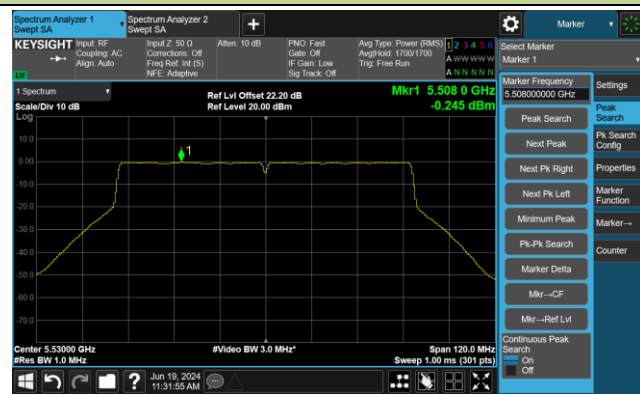

## 802.11ac-VHT80 Power Spectral Density- Ant 0

Channel 42 (5210MHz)

Channel 58 (5290MHz)

Channel 106 (5530MHz)

Channel 122 (5610MHz)

Channel 138 (5690MHz)

Channel 155 (5775MHz)

802.11ac-VHT160 Power Spectral Density- Ant 0

Channel 50 (5250MHz)

Channel 114 (5570MHz)