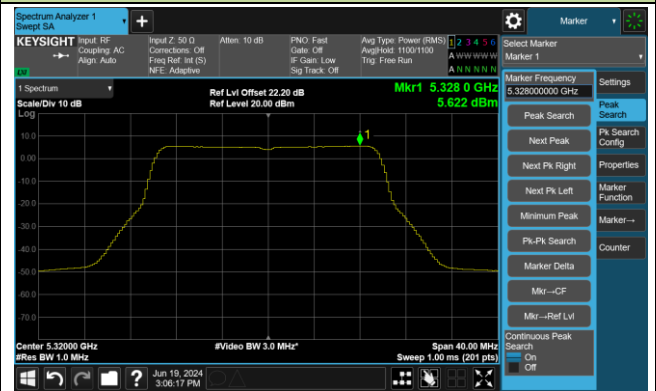

802.11ax-HE160 Power Spectral Density- Ant 0

Channel 50 (5250MHz)

Channel 114 (5570MHz)

## 802.11be-EHT20 Power Spectral Density- Ant 0

Channel 36 (5180MHz)

Channel 44 (5220MHz)

Channel 48 (5240MHz)

Channel 52 (5260MHz)

Channel 60 (5300MHz)

Channel 64 (5320MHz)

Channel 100 (5500MHz)

Channel 116 (5580MHz)