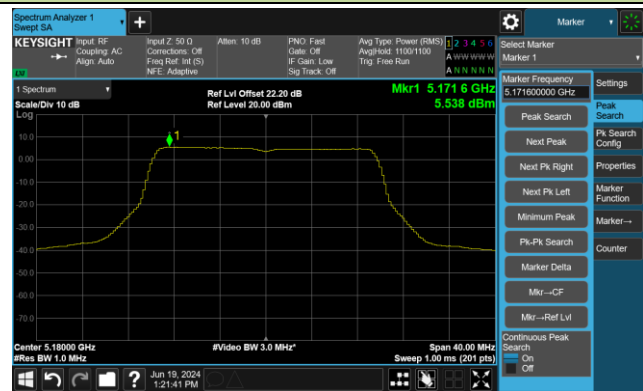

802.11ax-HE20 Power Spectral Density- Ant 0

Channel 36 (5180MHz)