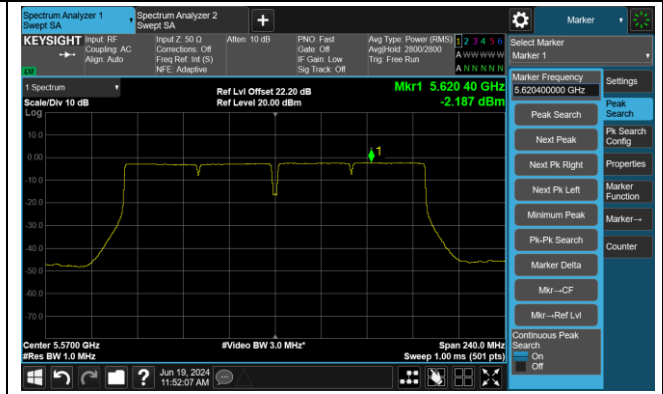

## 802.11ac-VHT80 Power Spectral Density- Ant 0

Channel 42 (5210MHz)

Channel 58 (5290MHz)

Channel 106 (5530MHz)

Channel 122 (5610MHz)

Channel 138 (5690MHz)

Channel 155 (5775MHz)

802.11ac-VHT160 Power Spectral Density- Ant 0

Channel 50 (5250MHz)

Channel 114 (5570MHz)