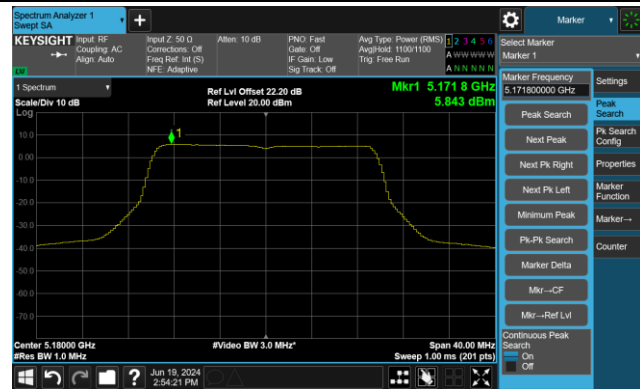

802.11be-EHT20 Power Spectral Density- Ant 0

Channel 36 (5180MHz)