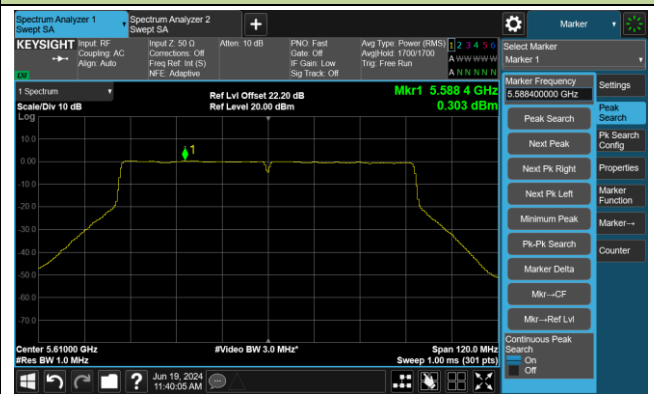

## 802.11ac-VHT80 Power Spectral Density- Ant 0

Channel 42 (5210MHz)

Channel 58 (5290MHz)

Channel 106 (5530MHz)

Channel 122 (5610MHz)

Channel 138 (5690MHz)

Channel 155 (5775MHz)

802.11ac-VHT160 Power Spectral Density- Ant 0

Channel 50 (5250MHz)

Channel 114 (5570MHz)