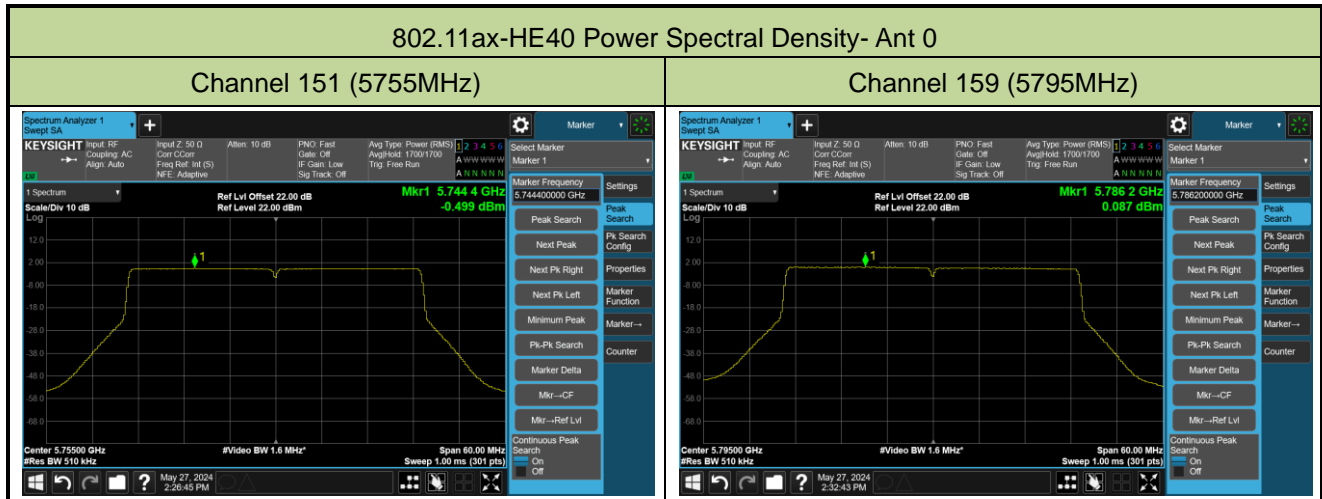

Channel 116 (5580MHz)

802.11ax-HE20 Power Spectral Density- Ant 0

Channel 140 (5700MHz)

Channel 144 (5720MHz)

Channel 149 (5745MHz)

Channel 157 (5785MHz)

Channel 165 (5825MHz)

### 802.11ax-HE40 Power Spectral Density- Ant 0

Channel 38 (5190MHz)

Channel 46 (5230MHz)

Channel 54 (5270MHz)

Channel 62 (5310MHz)

Channel 102 (5510MHz)

Channel 110 (5550MHz)

Channel 134 (5670MHz)

Channel 142 (5710MHz)

802.11ax-HE80 Power Spectral Density- Ant 0

Channel 42 (5210MHz)

Channel 58 (5290MHz)

Channel 106 (5530MHz)

Channel 122 (5610MHz)

Channel 138 (5690MHz)

Channel 155 (5775MHz)

802.11ax-HE160 Power Spectral Density- Ant 0

Channel 50 (5250MHz)

Channel 114 (5570MHz)