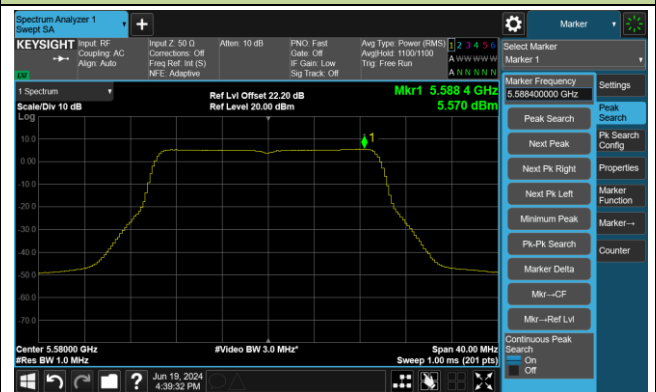

802.11ax-HE160 Power Spectral Density- Ant 0

Channel 50 (5250MHz)

Channel 114 (5570MHz)

## 802.11be-EHT20 Power Spectral Density- Ant 0

Channel 36 (5180MHz)

Channel 44 (5220MHz)

Channel 48 (5240MHz)

Channel 52 (5260MHz)

Channel 60 (5300MHz)

Channel 64 (5320MHz)

Channel 100 (5500MHz)

Channel 116 (5580MHz)