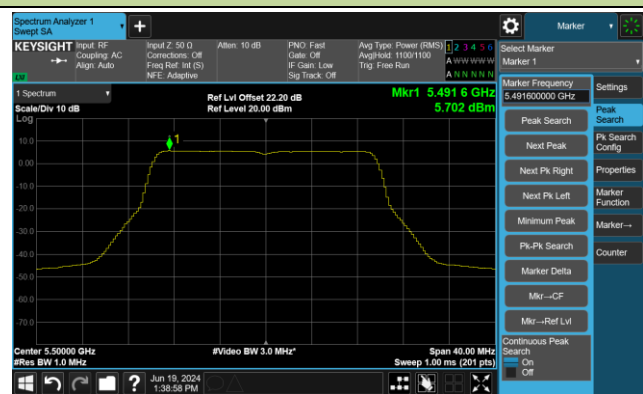

## 802.11ax-HE20 Power Spectral Density- Ant 0

Channel 36 (5180MHz)

Channel 44 (5220MHz)

Channel 48 (5240MHz)

Channel 52 (5260MHz)

Channel 60 (5300MHz)

Channel 64 (5320MHz)

Channel 100 (5500MHz)

Channel 116 (5580MHz)

802.11ax-HE20 Power Spectral Density- Ant 0

Channel 140 (5700MHz)

Channel 144 (5720MHz)

Channel 149 (5745MHz)

Channel 157 (5785MHz)

Channel 165 (5825MHz)