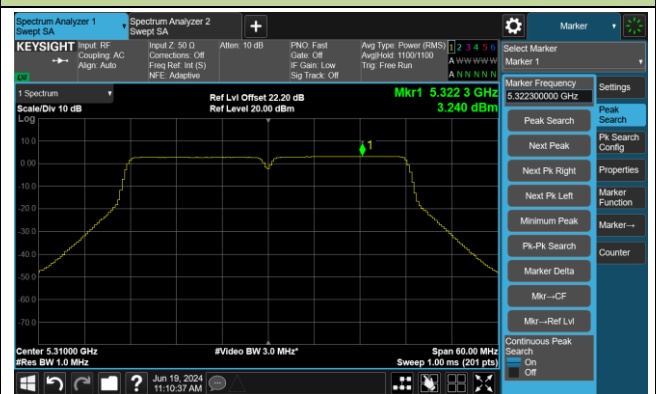

Channel 38 (5190MHz)

Channel 46 (5230MHz)

Channel 54 (5270MHz)

Channel 62 (5310MHz)

Channel 102 (5510MHz)

Channel 110 (5550MHz)

Channel 134 (5670MHz)

Channel 142 (5710MHz)

802.11ac-VHT40 Power Spectral Density- Ant 0

Channel 151 (5755MHz)

Channel 159 (5795MHz)