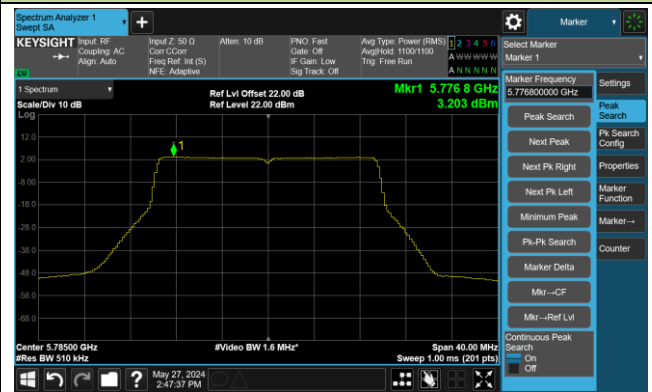

Channel 116 (5580MHz)

## 802.11be-EHT20 Power Spectral Density- Ant 0

Channel 140 (5700MHz)

Channel 144 (5720MHz)

Channel 149 (5745MHz)

Channel 157 (5785MHz)

Channel 165 (5825MHz)