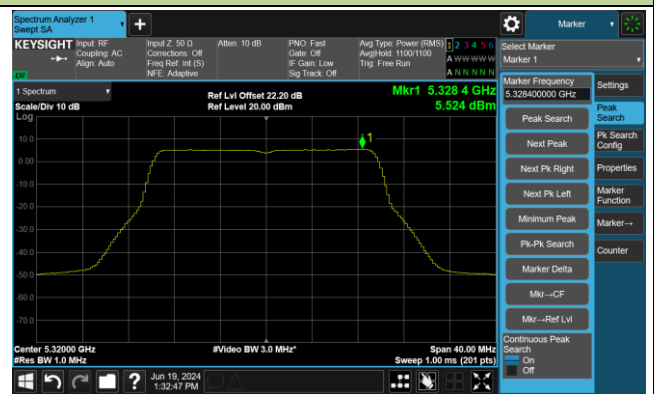

## 802.11ax-HE20 Power Spectral Density- Ant 0

Channel 36 (5180MHz)

Channel 44 (5220MHz)

Channel 48 (5240MHz)

Channel 52 (5260MHz)

Channel 60 (5300MHz)

Channel 64 (5320MHz)

Channel 100 (5500MHz)

Channel 116 (5580MHz)

802.11ax-HE20 Power Spectral Density- Ant 0

Channel 140 (5700MHz)

Channel 144 (5720MHz)

Channel 149 (5745MHz)

Channel 157 (5785MHz)

Channel 165 (5825MHz)