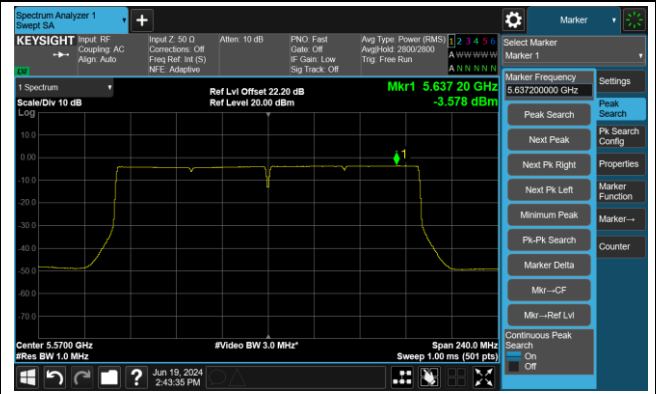

Channel 142 (5710MHz)

802.11ax-HE80 Power Spectral Density- Ant 0

Channel 42 (5210MHz)

Channel 58 (5290MHz)

Channel 106 (5530MHz)

Channel 122 (5610MHz)

Channel 138 (5690MHz)

Channel 155 (5775MHz)

802.11ax-HE160 Power Spectral Density- Ant 0

Channel 50 (5250MHz)

Channel 114 (5570MHz)