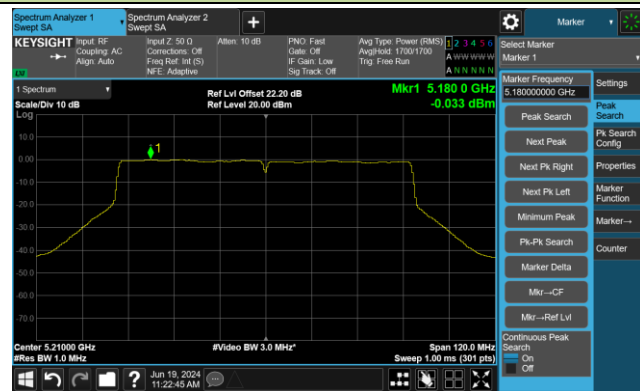

802.11ac-VHT40 Power Spectral Density- Ant 0

Channel 151 (5755MHz)

Channel 159 (5795MHz)

## 802.11ac-VHT80 Power Spectral Density- Ant 0

Channel 42 (5210MHz)

Channel 58 (5290MHz)

Channel 106 (5530MHz)

Channel 122 (5610MHz)

Channel 138 (5690MHz)

Channel 155 (5775MHz)

802.11ac-VHT160 Power Spectral Density- Ant 0