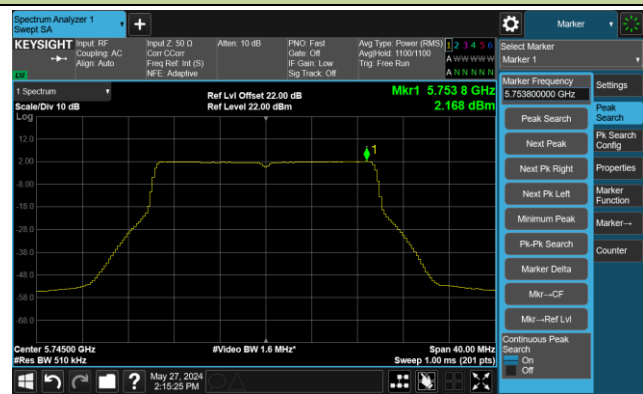

Channel 116 (5580MHz)

802.11ax-HE20 Power Spectral Density- Ant 0

Channel 140 (5700MHz)

Channel 144 (5720MHz)

Channel 149 (5745MHz)

Channel 157 (5785MHz)

Channel 165 (5825MHz)

### 802.11ax-HE40 Power Spectral Density- Ant 0

Channel 38 (5190MHz)

Channel 46 (5230MHz)

Channel 54 (5270MHz)

Channel 62 (5310MHz)

Channel 102 (5510MHz)

Channel 110 (5550MHz)

Channel 134 (5670MHz)