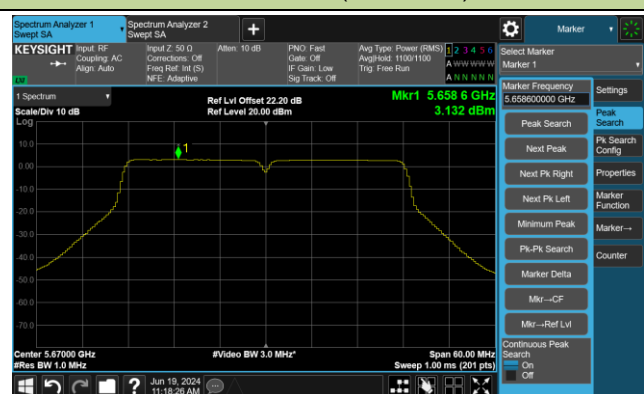

Channel 38 (5190MHz)

Channel 46 (5230MHz)

Channel 54 (5270MHz)

Channel 62 (5310MHz)

Channel 102 (5510MHz)

Channel 110 (5550MHz)

Channel 134 (5670MHz)

Channel 142 (5710MHz)

802.11ac-VHT40 Power Spectral Density- Ant 0

Channel 151 (5755MHz)

Channel 159 (5795MHz)

## 802.11ac-VHT80 Power Spectral Density- Ant 0

Channel 42 (5210MHz)

Channel 58 (5290MHz)

Channel 106 (5530MHz)

Channel 122 (5610MHz)

Channel 138 (5690MHz)

Channel 155 (5775MHz)

802.11ac-VHT160 Power Spectral Density- Ant 0