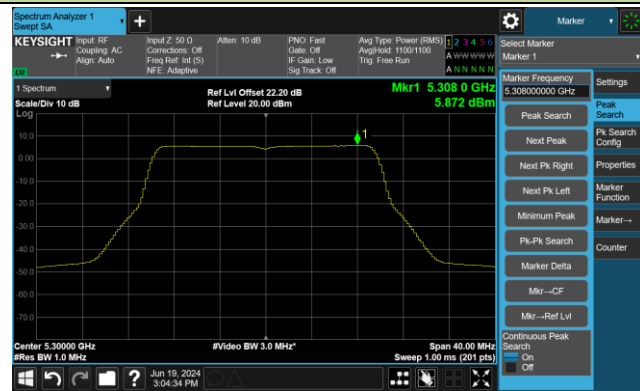

802.11ax-HE160 Power Spectral Density- Ant 0

Channel 50 (5250MHz)

Channel 114 (5570MHz)

## 802.11be-EHT20 Power Spectral Density- Ant 0

Channel 36 (5180MHz)

Channel 44 (5220MHz)

Channel 48 (5240MHz)

Channel 52 (5260MHz)

Channel 60 (5300MHz)

Channel 64 (5320MHz)

Channel 100 (5500MHz)

Channel 116 (5580MHz)