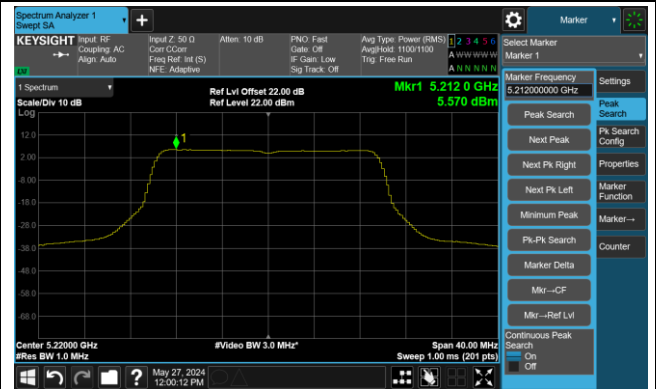

Channel 142 (5710MHz)

802.11ax-HE80 Power Spectral Density- Ant 0

Channel 42 (5210MHz)

Channel 58 (5290MHz)

Channel 106 (5530MHz)

Channel 122 (5610MHz)

Channel 138 (5690MHz)

Channel 155 (5775MHz)

802.11ax-HE160 Power Spectral Density- Ant 0

Channel 50 (5250MHz)

Channel 114 (5570MHz)

## 802.11be-EHT20 Power Spectral Density- Ant 0

Channel 36 (5180MHz)

Channel 44 (5220MHz)

Channel 48 (5240MHz)

Channel 52 (5260MHz)

Channel 60 (5300MHz)

Channel 64 (5320MHz)

Channel 100 (5500MHz)