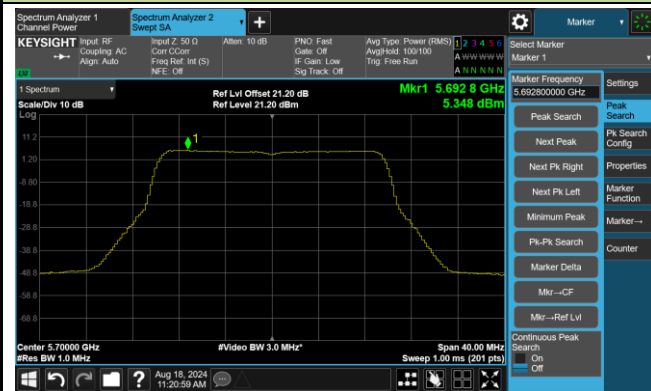

802.11be-EHT20 Power Spectral Density- Ant 0

Channel 140 (5700MHz)