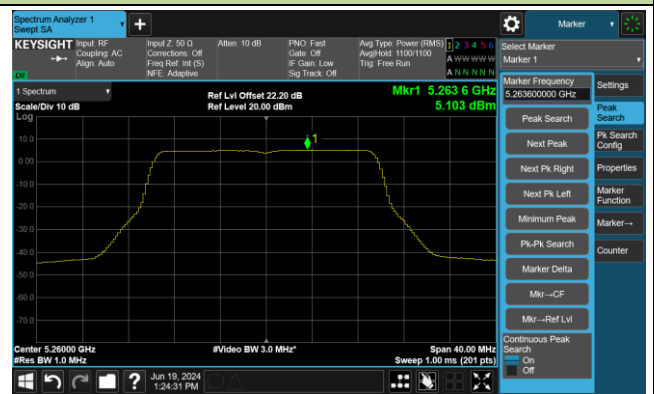

## 802.11ax-HE20 Power Spectral Density- Ant 0

Channel 36 (5180MHz)

Channel 44 (5220MHz)

Channel 48 (5240MHz)

Channel 52 (5260MHz)

Channel 60 (5300MHz)

Channel 64 (5320MHz)

Channel 100 (5500MHz)

Channel 116 (5580MHz)

802.11ax-HE20 Power Spectral Density- Ant 0

Channel 140 (5700MHz)

Channel 144 (5720MHz)

Channel 149 (5745MHz)

Channel 157 (5785MHz)

Channel 165 (5825MHz)