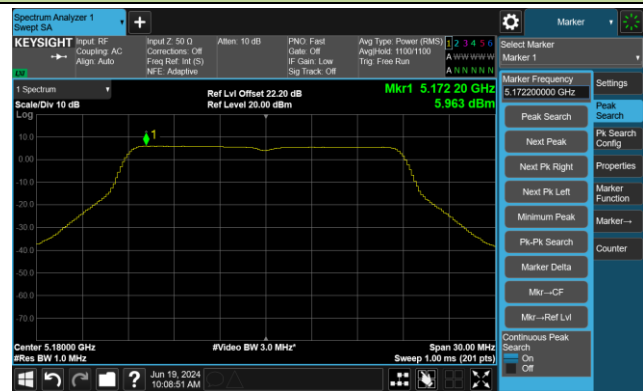

## 802.11ac-VHT20 Power Spectral Density- Ant 0

Channel 36 (5180MHz)

Channel 44 (5220MHz)

Channel 48 (5240MHz)

Channel 52 (5260MHz)

Channel 60 (5300MHz)

Channel 64 (5320MHz)

Channel 100 (5500MHz)

Channel 116 (5580MHz)

802.11ac-VHT20 Power Spectral Density- Ant 0

Channel 140 (5700MHz)

Channel 144 (5720MHz)

Channel 149 (5745MHz)

Channel 157 (5785MHz)

Channel 165 (5825MHz)

802.11ac-VHT40 Power Spectral Density- Ant 0