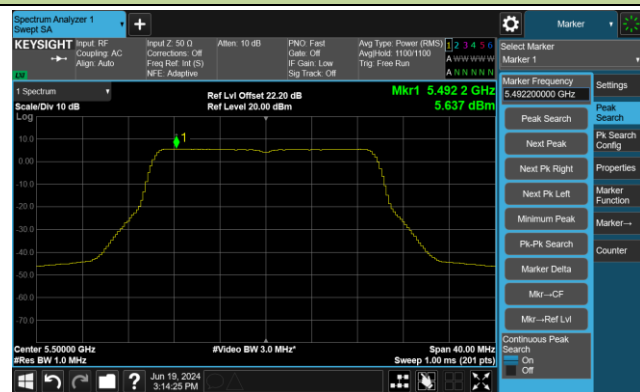

802.11ax-HE160 Power Spectral Density- Ant 0

Channel 50 (5250MHz)

Channel 114 (5570MHz)

## 802.11be-EHT20 Power Spectral Density- Ant 0

Channel 36 (5180MHz)

Channel 44 (5220MHz)

Channel 48 (5240MHz)

Channel 52 (5260MHz)

Channel 60 (5300MHz)

Channel 64 (5320MHz)

Channel 100 (5500MHz)

Channel 116 (5580MHz)