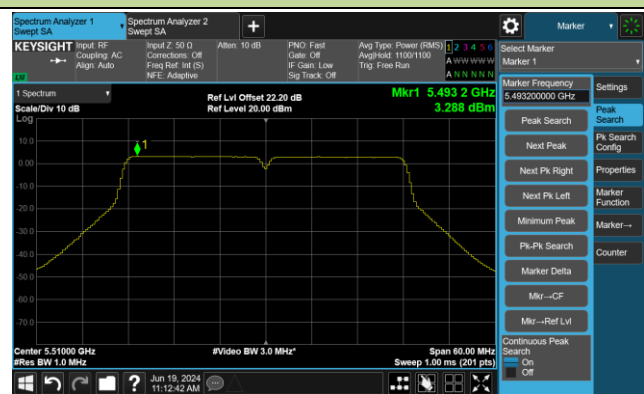

Channel 38 (5190MHz)

Channel 46 (5230MHz)

Channel 54 (5270MHz)

Channel 62 (5310MHz)

Channel 102 (5510MHz)

Channel 110 (5550MHz)

Channel 134 (5670MHz)

Channel 142 (5710MHz)

802.11ac-VHT40 Power Spectral Density- Ant 0

Channel 151 (5755MHz)

Channel 159 (5795MHz)