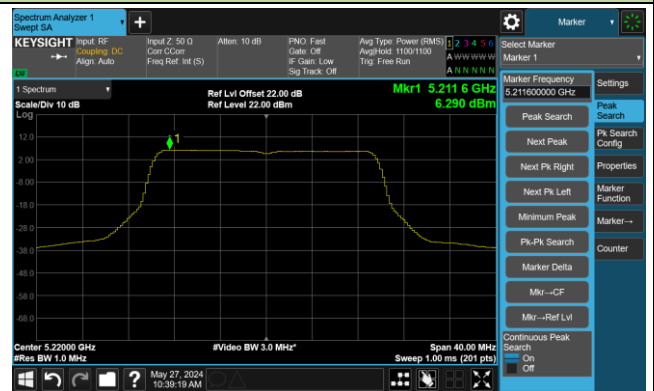

## 802.11ac-VHT80 Power Spectral Density- Ant 0

Channel 42 (5210MHz)

Channel 58 (5290MHz)

Channel 106 (5530MHz)

Channel 122 (5610MHz)

Channel 138 (5690MHz)

Channel 155 (5775MHz)

802.11ac-VHT160 Power Spectral Density- Ant 0

Channel 50 (5250MHz)

Channel 114 (5570MHz)

## 802.11ax-HE20 Power Spectral Density- Ant 0

Channel 36 (5180MHz)

Channel 44 (5220MHz)

Channel 48 (5240MHz)

Channel 52 (5260MHz)

Channel 60 (5300MHz)

Channel 64 (5320MHz)

Channel 100 (5500MHz)