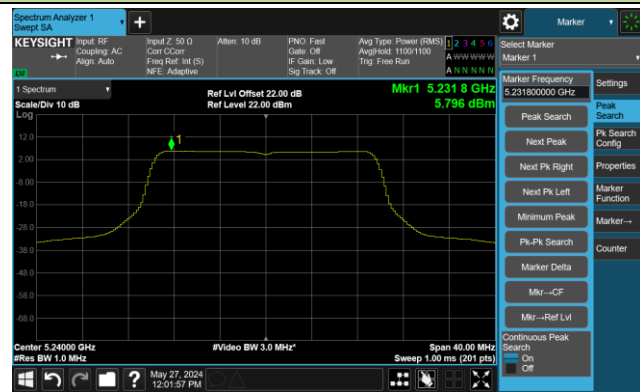

802.11ax-HE160 Power Spectral Density- Ant 0

Channel 50 (5250MHz)

Channel 114 (5570MHz)

## 802.11be-EHT20 Power Spectral Density- Ant 0

Channel 36 (5180MHz)

Channel 44 (5220MHz)

Channel 48 (5240MHz)

Channel 52 (5260MHz)

Channel 60 (5300MHz)

Channel 64 (5320MHz)

Channel 100 (5500MHz)

Channel 116 (5580MHz)