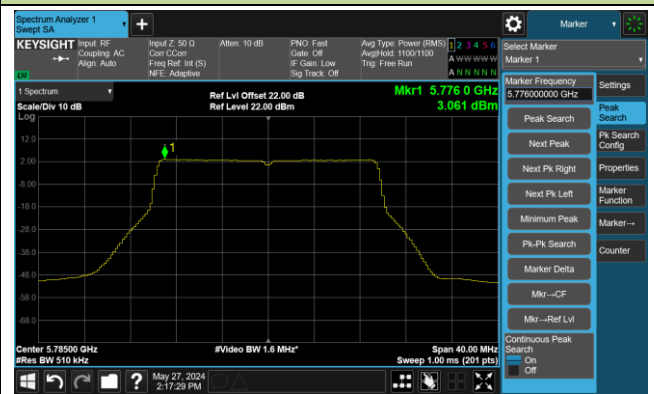

Channel 116 (5580MHz)

802.11ax-HE20 Power Spectral Density- Ant 0

Channel 140 (5700MHz)

Channel 144 (5720MHz)

Channel 149 (5745MHz)

Channel 157 (5785MHz)

Channel 165 (5825MHz)

### 802.11ax-HE40 Power Spectral Density- Ant 0

Channel 38 (5190MHz)

Channel 46 (5230MHz)

Channel 54 (5270MHz)

Channel 62 (5310MHz)

Channel 102 (5510MHz)

Channel 110 (5550MHz)

Channel 134 (5670MHz)