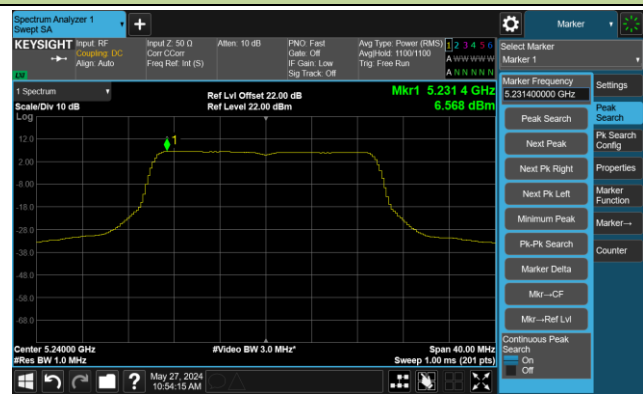

Channel 50 (5250MHz)

Channel 114 (5570MHz)

## 802.11ax-HE20 Power Spectral Density- Ant 0

Channel 36 (5180MHz)

Channel 44 (5220MHz)

Channel 48 (5240MHz)

Channel 52 (5260MHz)

Channel 60 (5300MHz)

Channel 64 (5320MHz)

Channel 100 (5500MHz)

Channel 116 (5580MHz)

802.11ax-HE20 Power Spectral Density- Ant 0

Channel 140 (5700MHz)

Channel 144 (5720MHz)

Channel 149 (5745MHz)

Channel 157 (5785MHz)

Channel 165 (5825MHz)