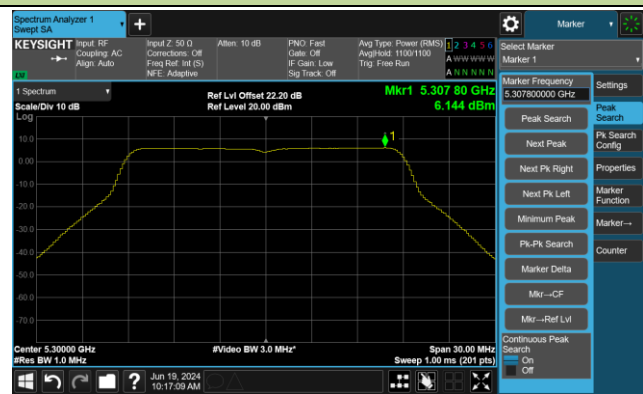

## 802.11ac-VHT20 Power Spectral Density- Ant 0

Channel 36 (5180MHz)

Channel 44 (5220MHz)

Channel 48 (5240MHz)

Channel 52 (5260MHz)

Channel 60 (5300MHz)

Channel 64 (5320MHz)

Channel 100 (5500MHz)

Channel 116 (5580MHz)

802.11ac-VHT20 Power Spectral Density- Ant 0

Channel 140 (5700MHz)

Channel 144 (5720MHz)

Channel 149 (5745MHz)

Channel 157 (5785MHz)

Channel 165 (5825MHz)

802.11ac-VHT40 Power Spectral Density- Ant 0