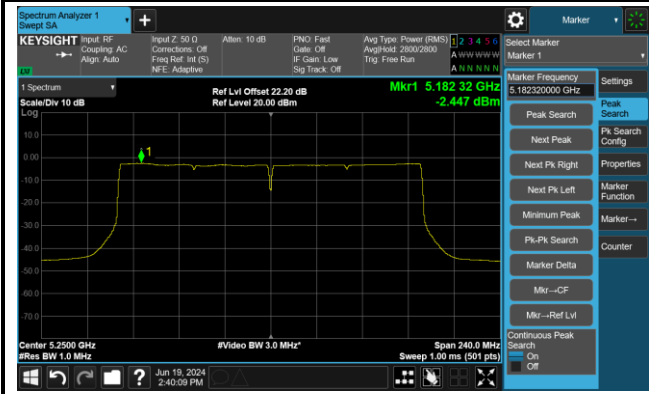

Channel 142 (5710MHz)

802.11ax-HE80 Power Spectral Density- Ant 0

Channel 42 (5210MHz)

Channel 58 (5290MHz)

Channel 106 (5530MHz)

Channel 122 (5610MHz)

Channel 138 (5690MHz)

Channel 155 (5775MHz)

802.11ax-HE160 Power Spectral Density- Ant 0

Channel 50 (5250MHz)

Channel 114 (5570MHz)