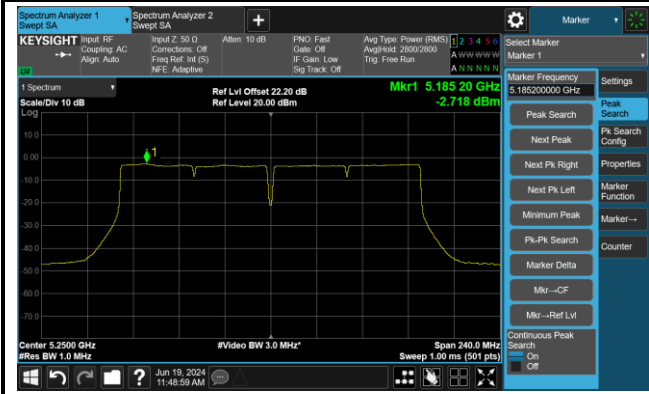

## 802.11ac-VHT80 Power Spectral Density- Ant 0

Channel 42 (5210MHz)

Channel 58 (5290MHz)

Channel 106 (5530MHz)

Channel 122 (5610MHz)

Channel 138 (5690MHz)

Channel 155 (5775MHz)

802.11ac-VHT160 Power Spectral Density- Ant 0

Channel 50 (5250MHz)

Channel 114 (5570MHz)