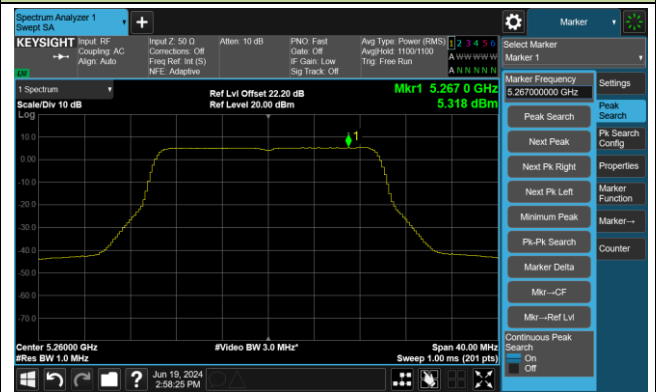

802.11ax-HE160 Power Spectral Density- Ant 0

Channel 50 (5250MHz)

Channel 114 (5570MHz)

## 802.11be-EHT20 Power Spectral Density- Ant 0

Channel 36 (5180MHz)

Channel 44 (5220MHz)

Channel 48 (5240MHz)

Channel 52 (5260MHz)

Channel 60 (5300MHz)

Channel 64 (5320MHz)

Channel 100 (5500MHz)

Channel 116 (5580MHz)