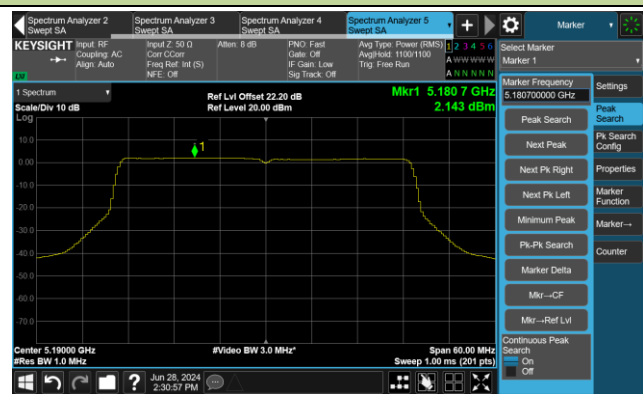

Channel 116 (5580MHz)

802.11ax-HE20 Power Spectral Density- Ant 0

Channel 140 (5700MHz)

Channel 144 (5720MHz)

Channel 149 (5745MHz)

Channel 157 (5785MHz)

Channel 165 (5825MHz)

### 802.11ax-HE40 Power Spectral Density- Ant 0

Channel 38 (5190MHz)

Channel 46 (5230MHz)

Channel 54 (5270MHz)

Channel 62 (5310MHz)

Channel 102 (5510MHz)

Channel 110 (5550MHz)

Channel 134 (5670MHz)